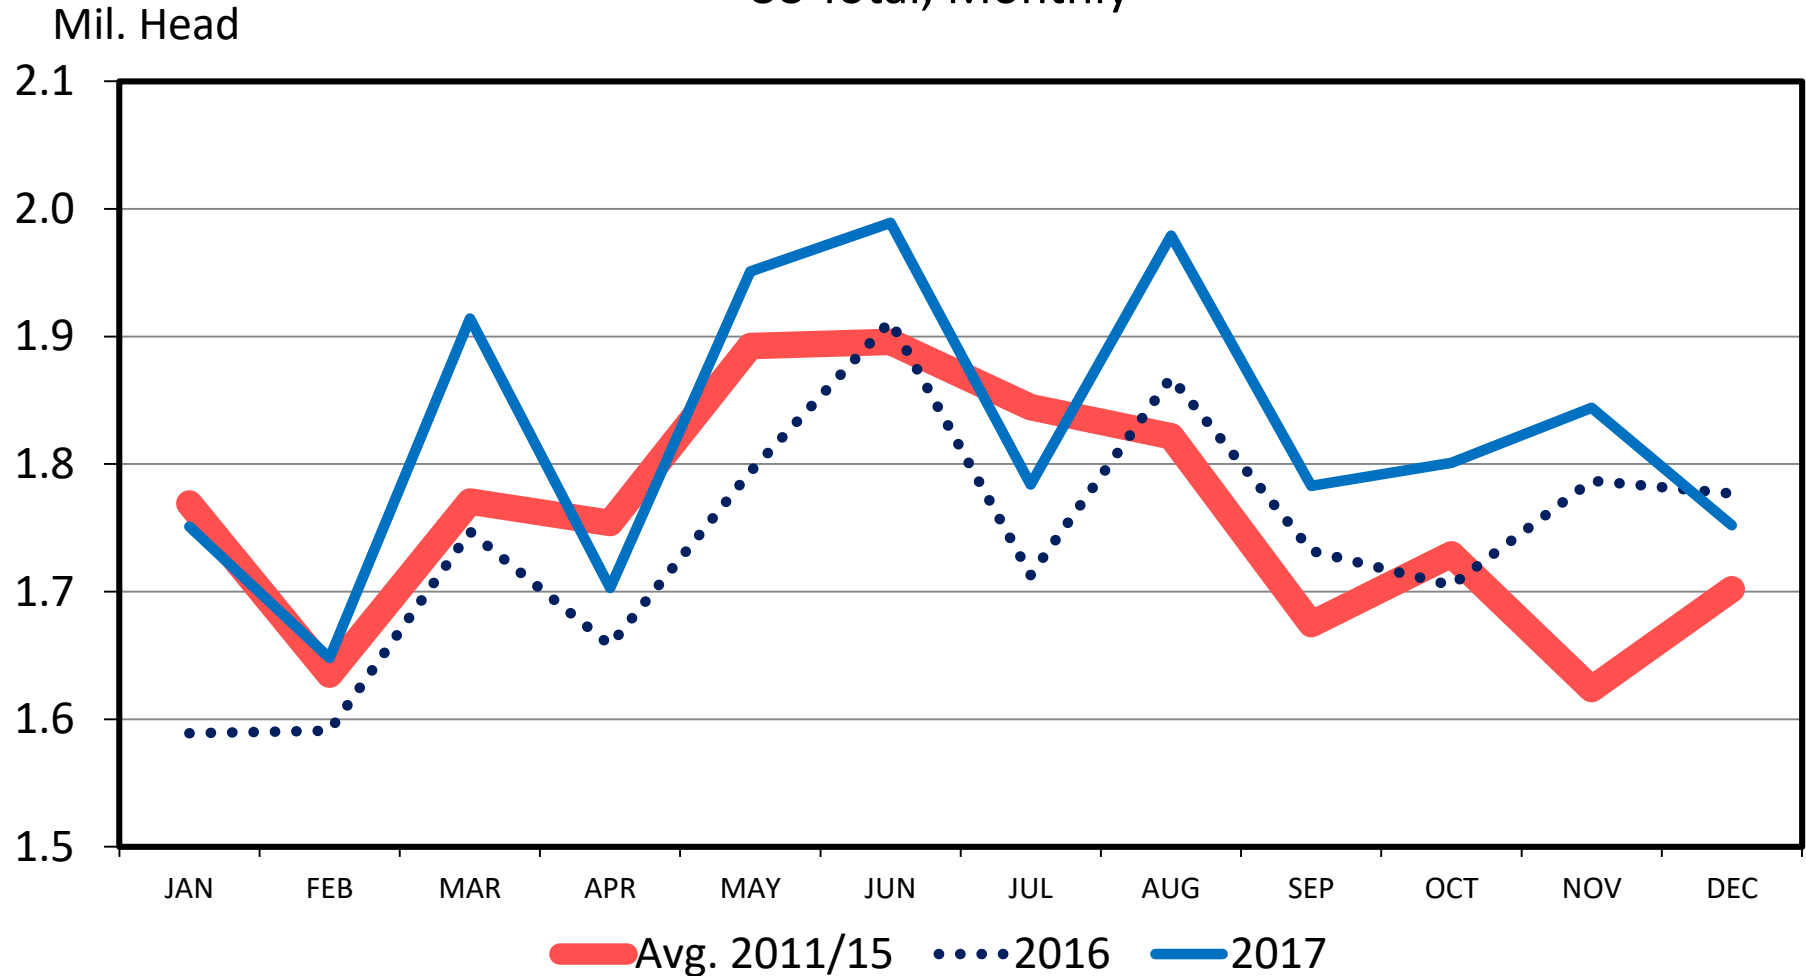

FED CATTLE MARKETINGS

US Total, Monthly

Data Source: USDA-NASS

Livestock Marketing Information Center

C-M-11
 01/27/18