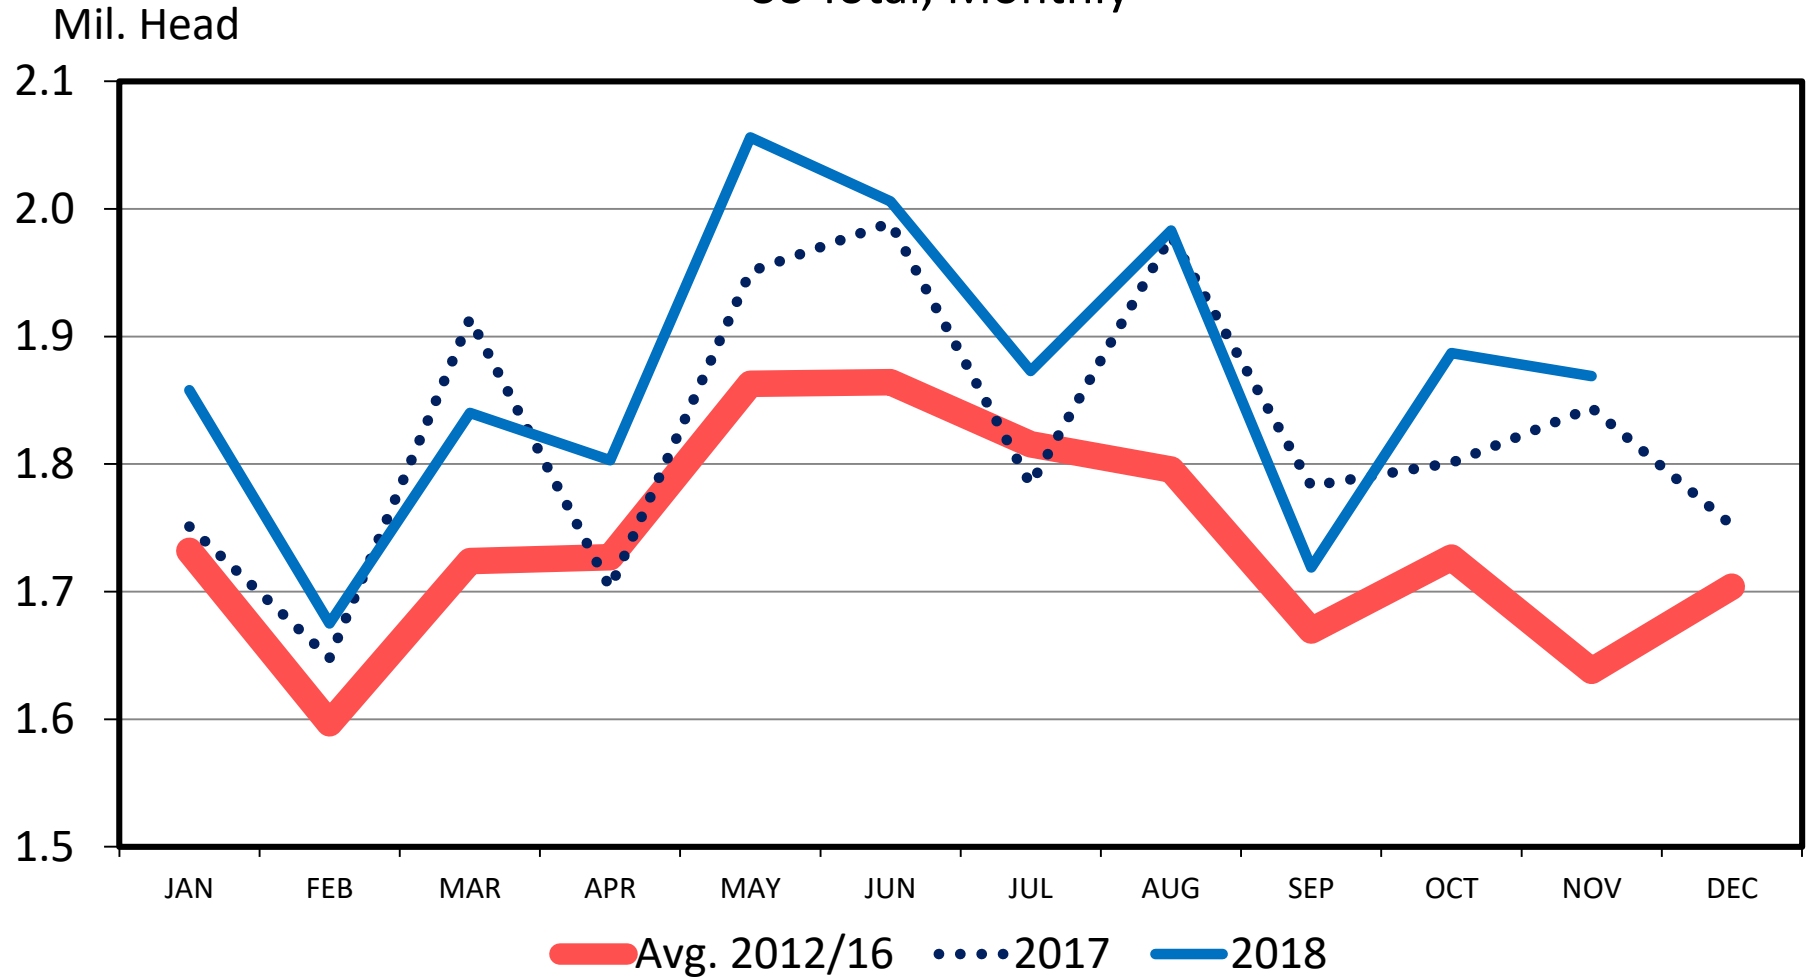

FED CATTLE MARKETINGS

US Total, Monthly

Data Source: USDA-NASS

Livestock Marketing Information Center

C-M-11
12/20/18