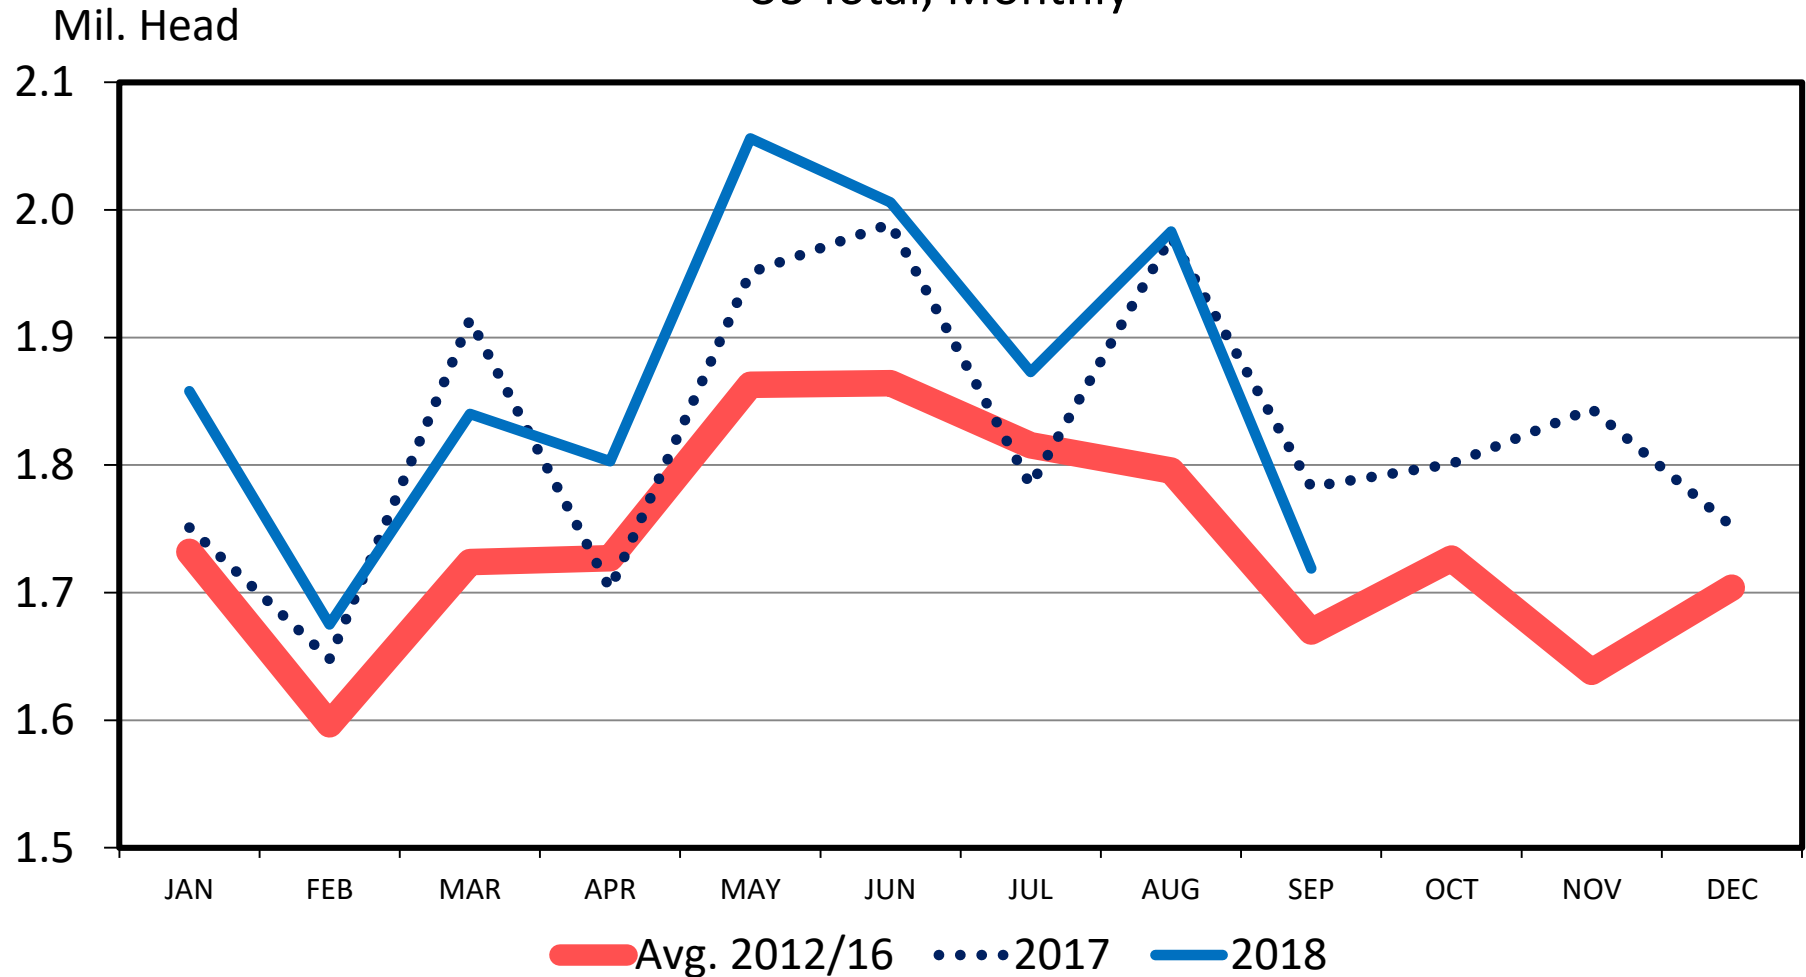

FED CATTLE MARKETINGS

US Total, Monthly

Data Source: USDA-NASS

Livestock Marketing Information Center

C-M-11
 10/22/18