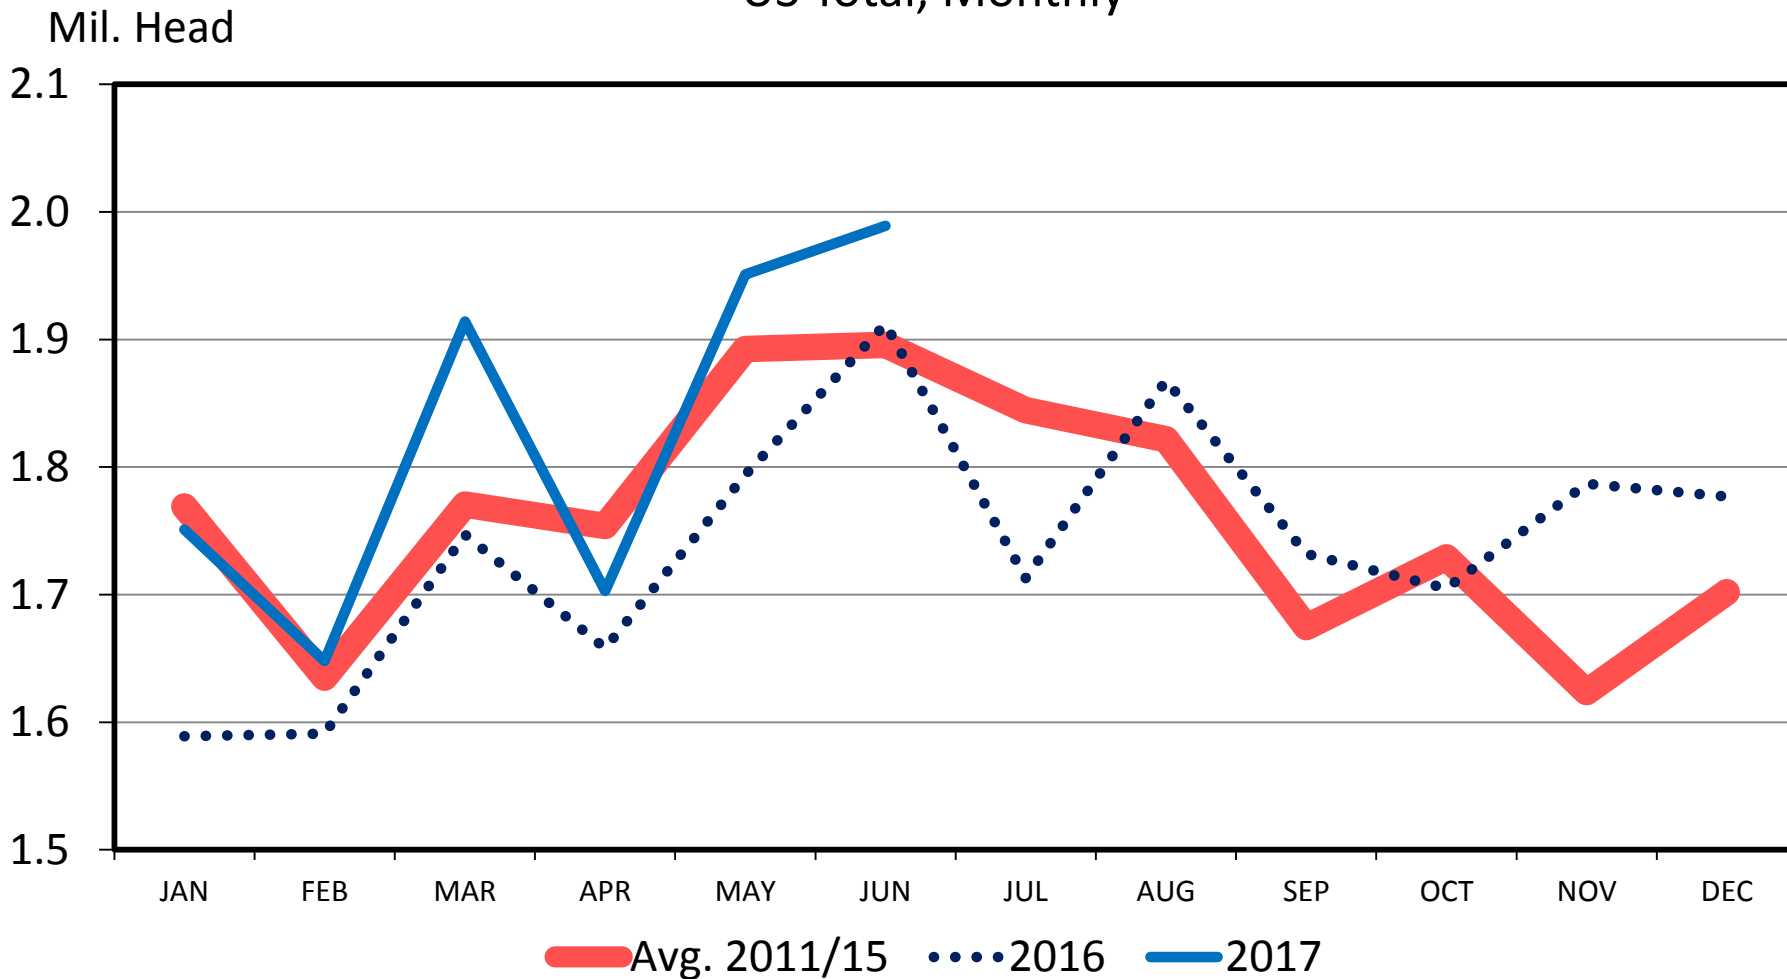

FED CATTLE MARKETINGS

US Total, Monthly

Data Source: USDA-NASS

Livestock Marketing Information Center

C-M-11
07/21/17