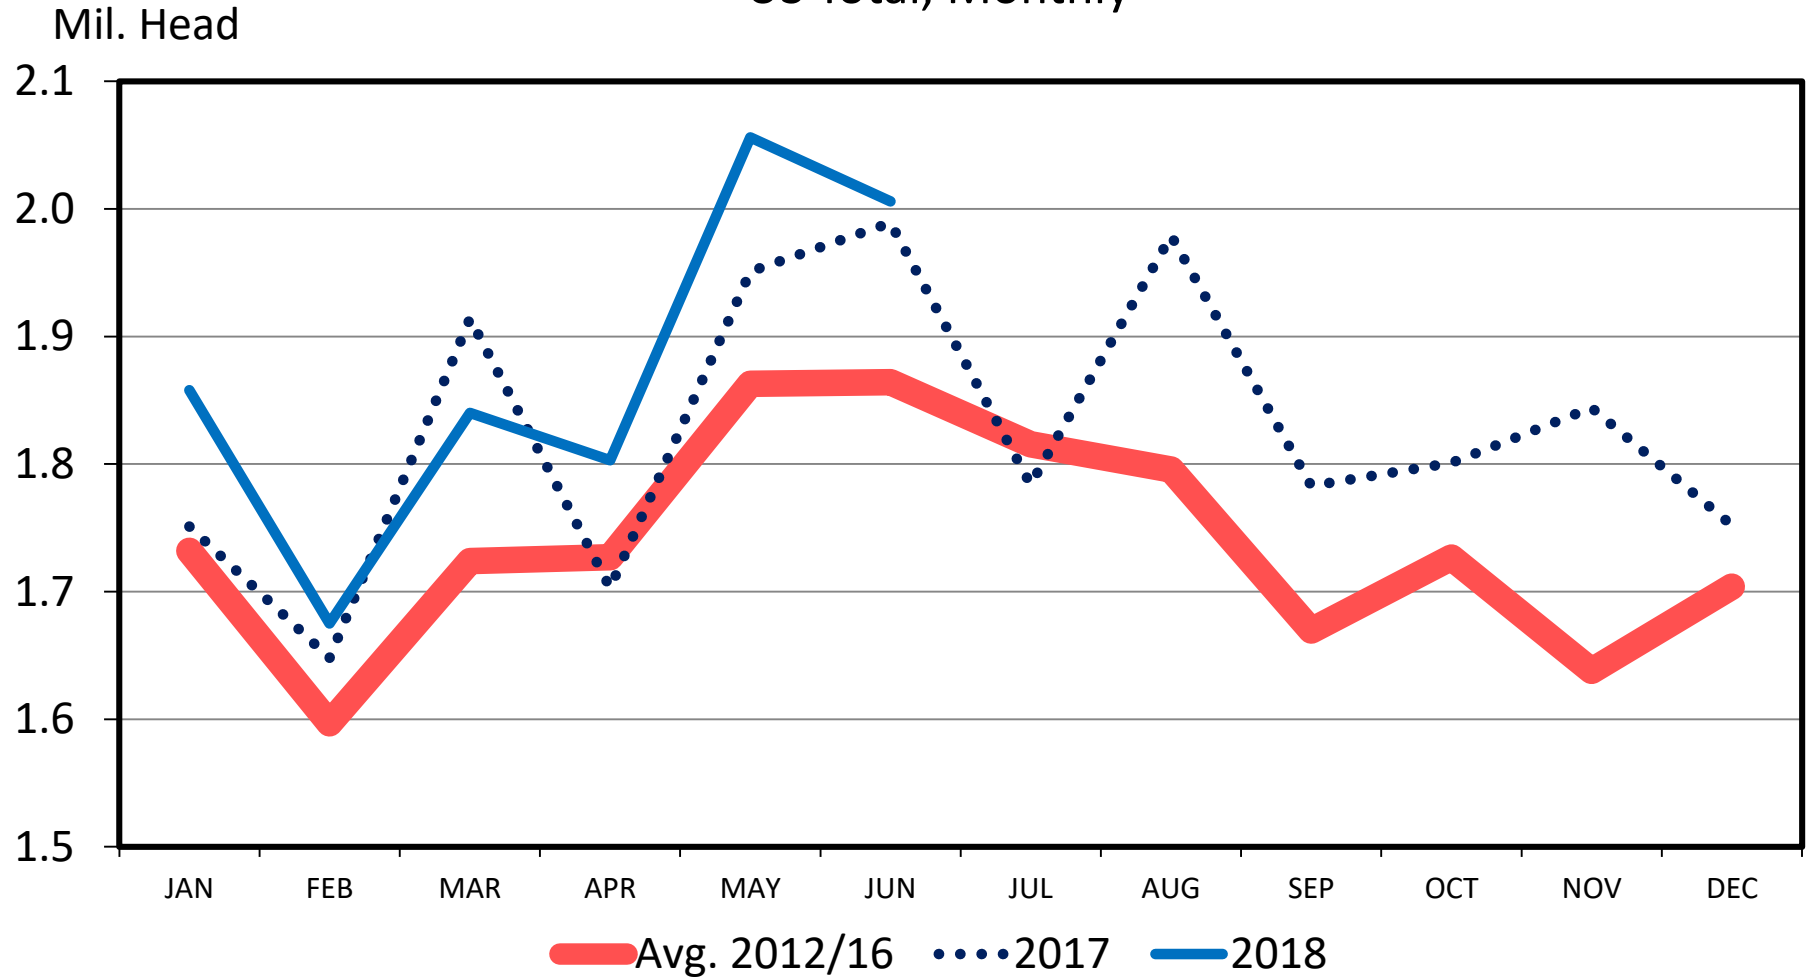

FED CATTLE MARKETINGS

US Total, Monthly

Data Source: USDA-NASS

Livestock Marketing Information Center

C-M-11
07/20/18