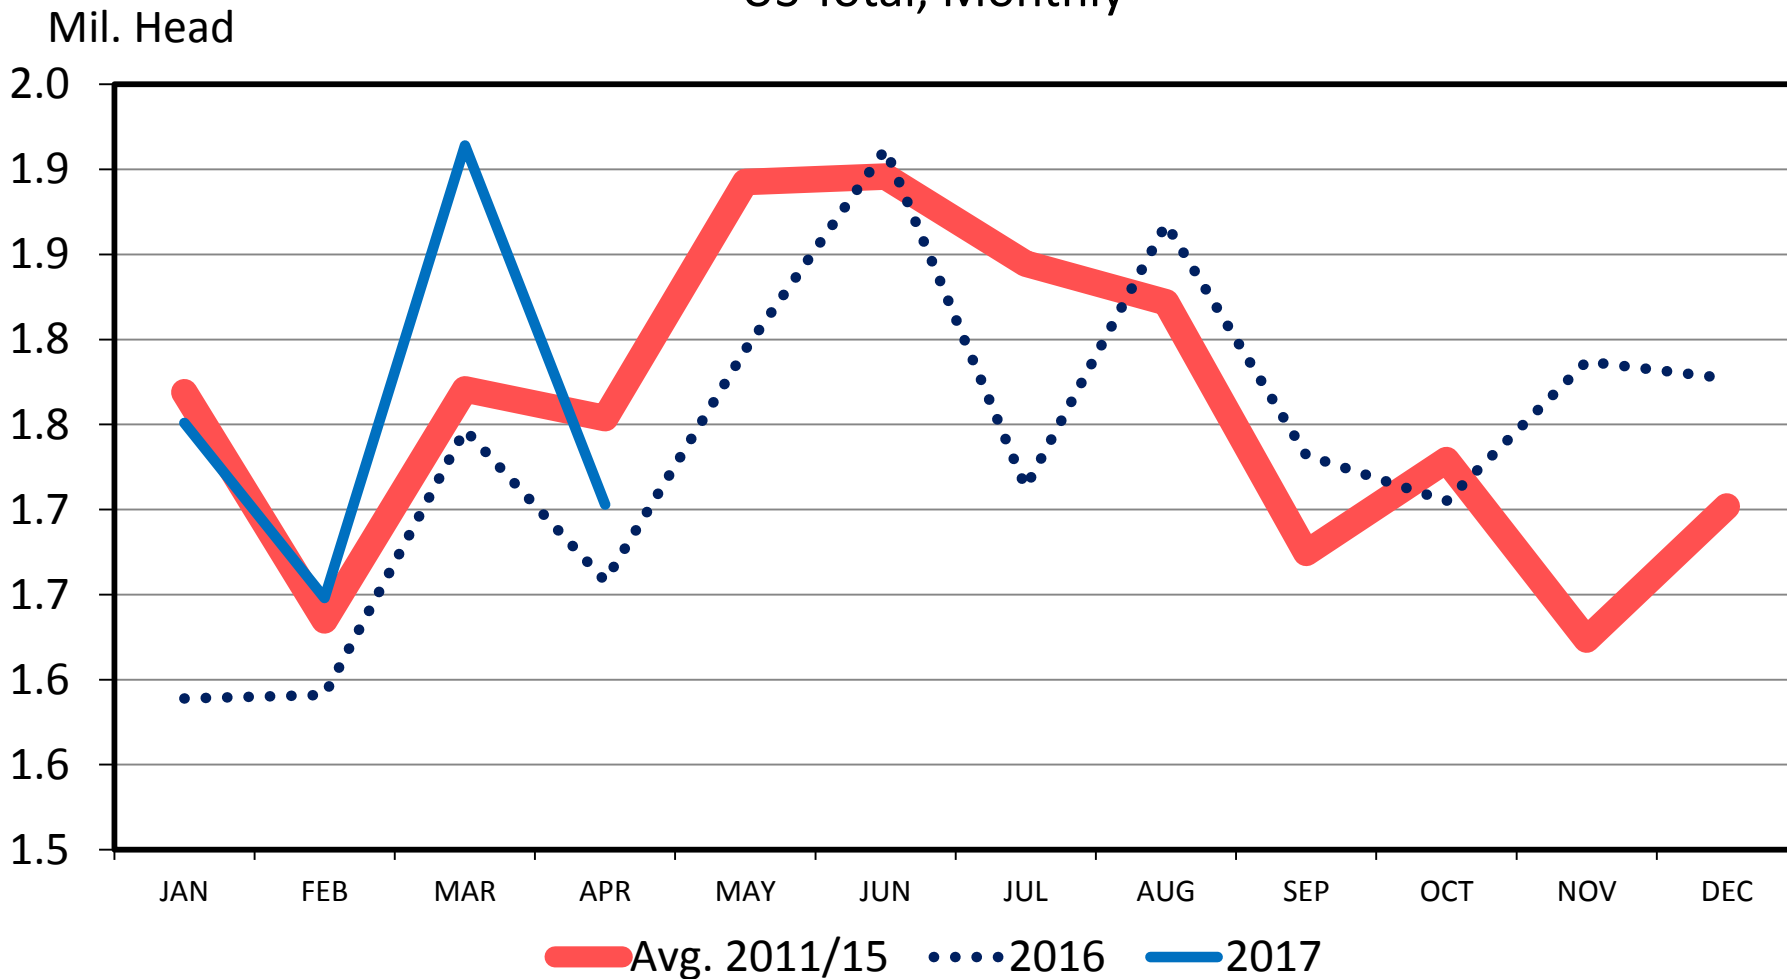

FED CATTLE MARKETINGS

US Total, Monthly

Data Source: USDA-NASS

Livestock Marketing Information Center

C-M-11
05/26/17