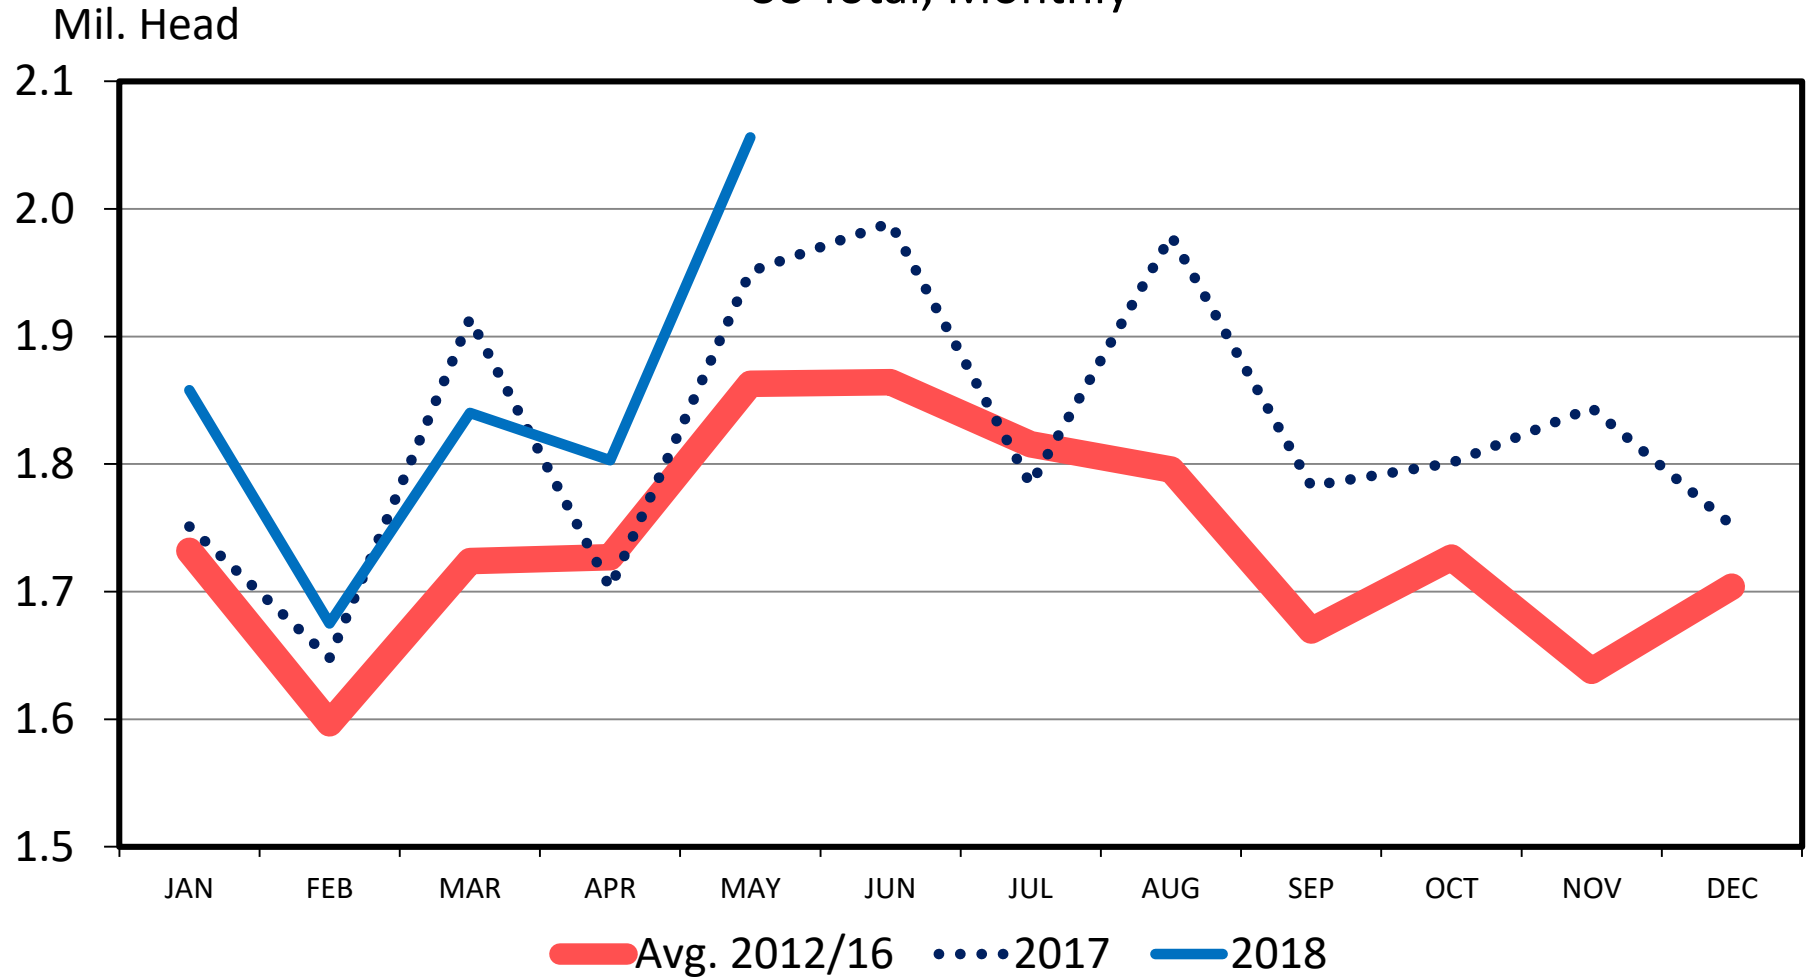

FED CATTLE MARKETINGS

US Total, Monthly

Data Source: USDA-NASS

Livestock Marketing Information Center

C-M-11
06/22/18