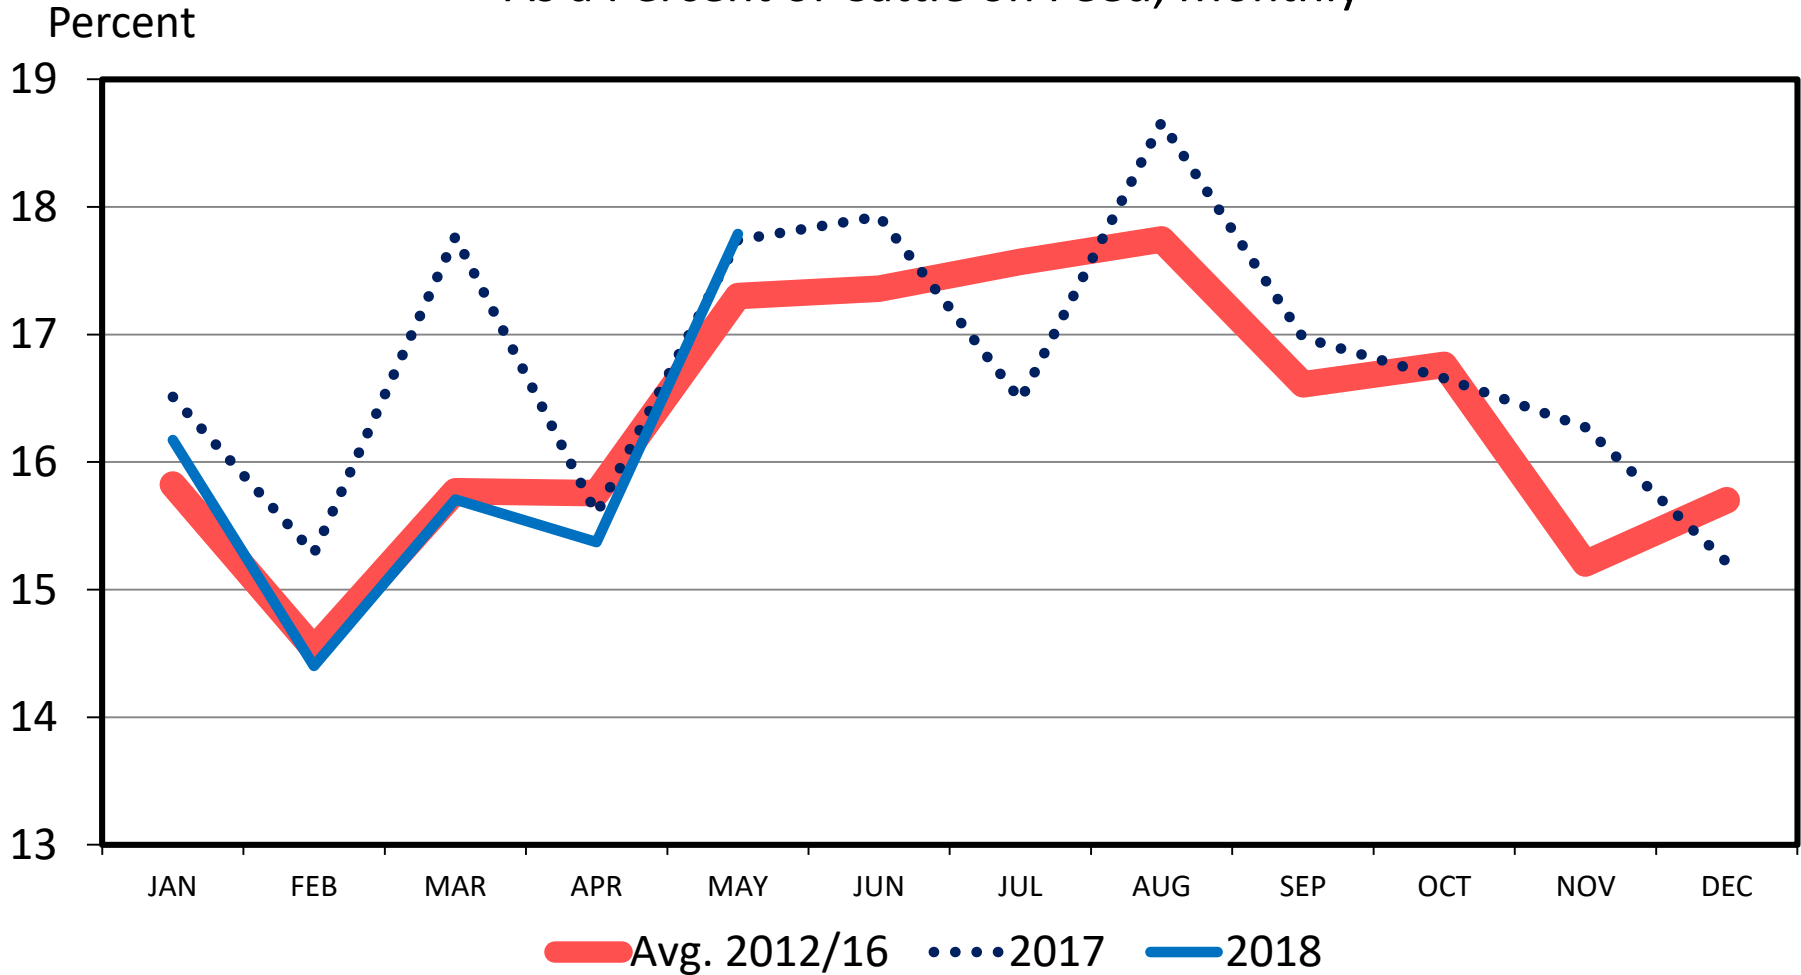

## As a Percent of Cattle on Feed, Monthly

Data Source: USDA-NASS, Compiled by LMIC

Livestock Marketing Information Center

C-M-23  
06/22/18