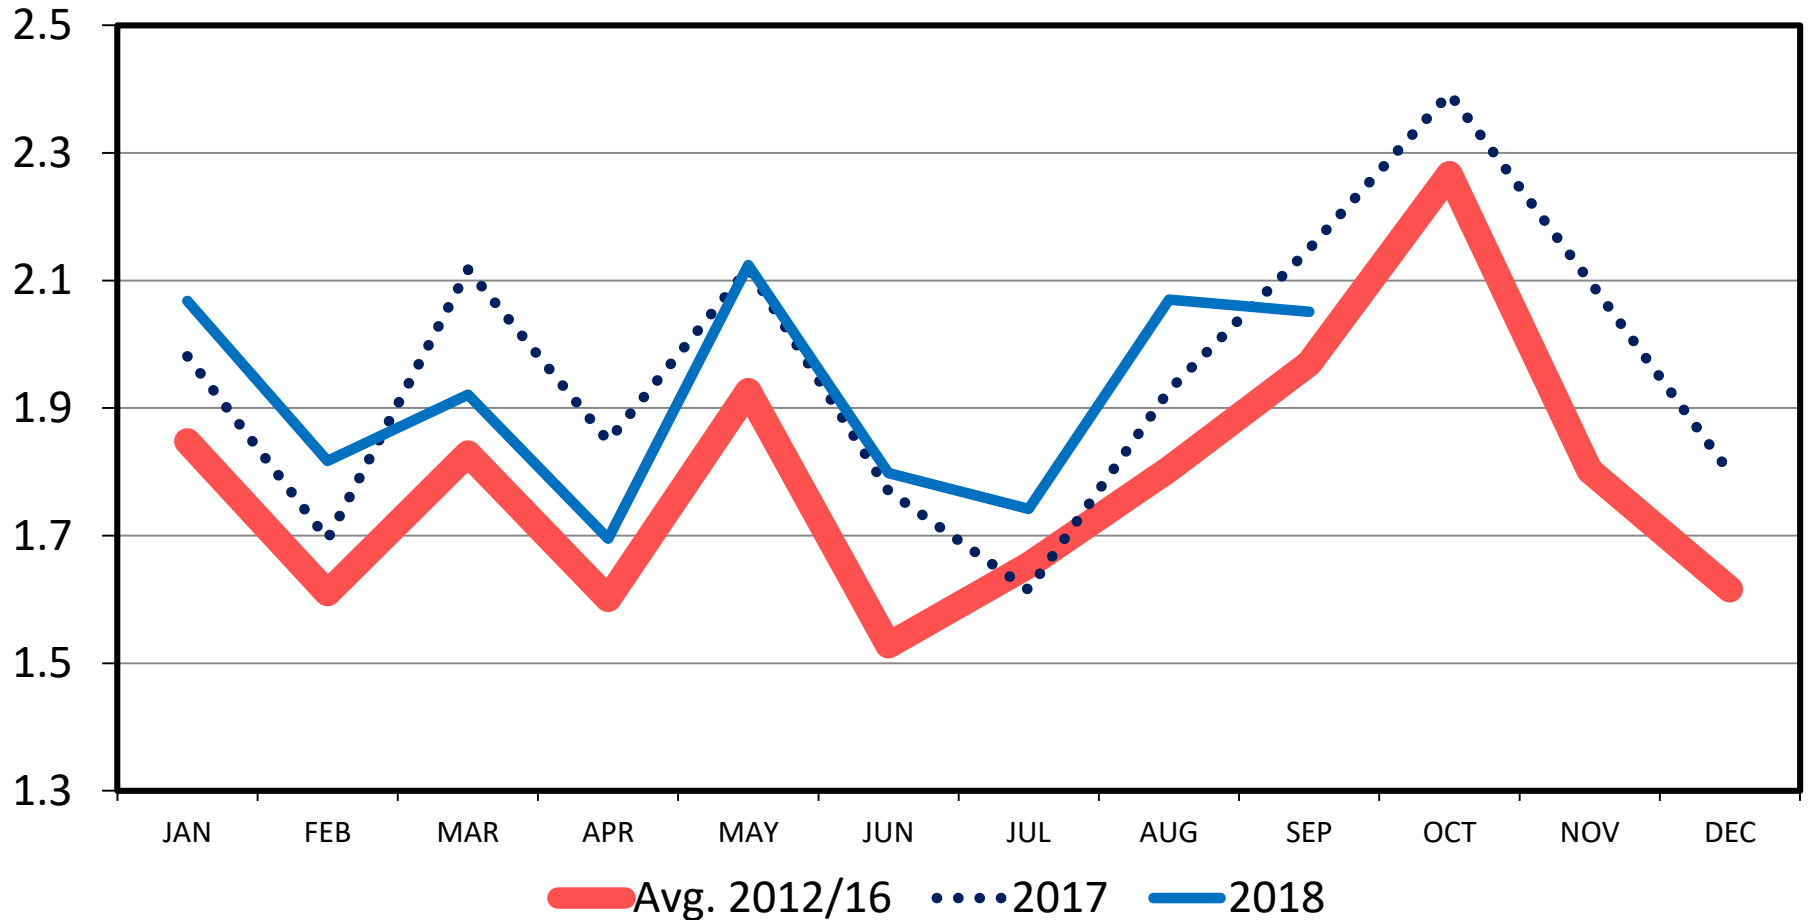

FEEDLOT PLACEMENTS

US Total, Monthly

Mil. Head

Data Source: USDA-NASS

Livestock Marketing Information Center

C-N-08
 10/22/18