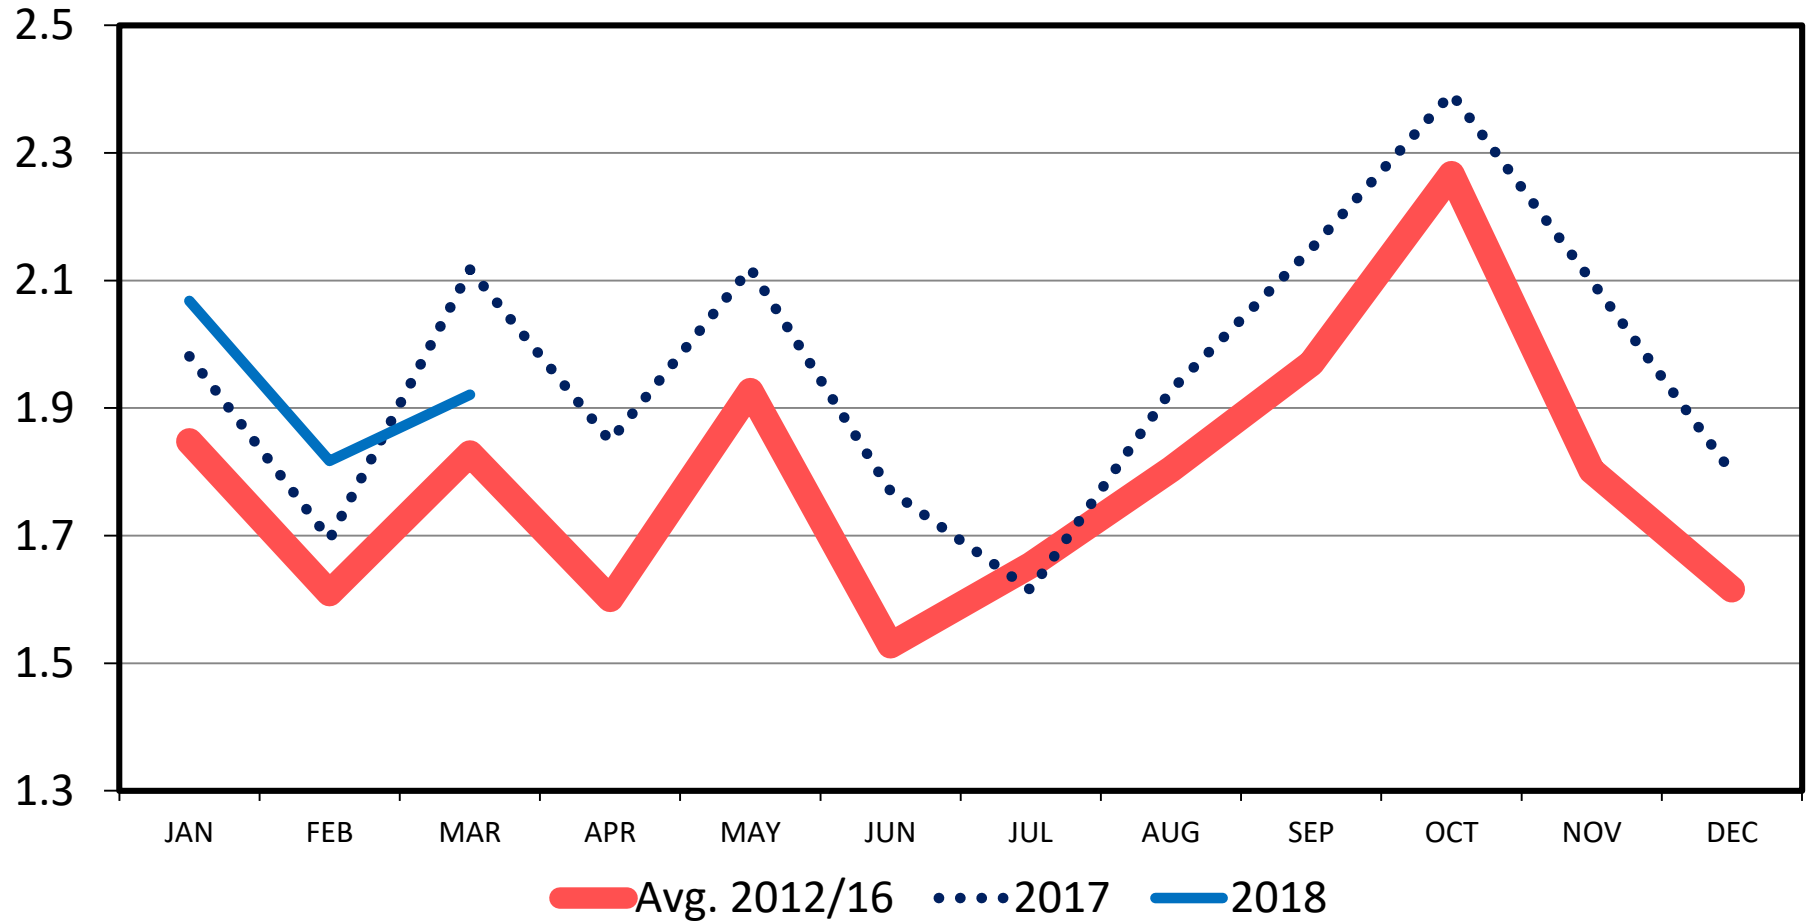

FEEDLOT PLACEMENTS

US Total, Monthly

Mil. Head

Data Source: USDA-NASS

Livestock Marketing Information Center

C-N-08
 04/20/18