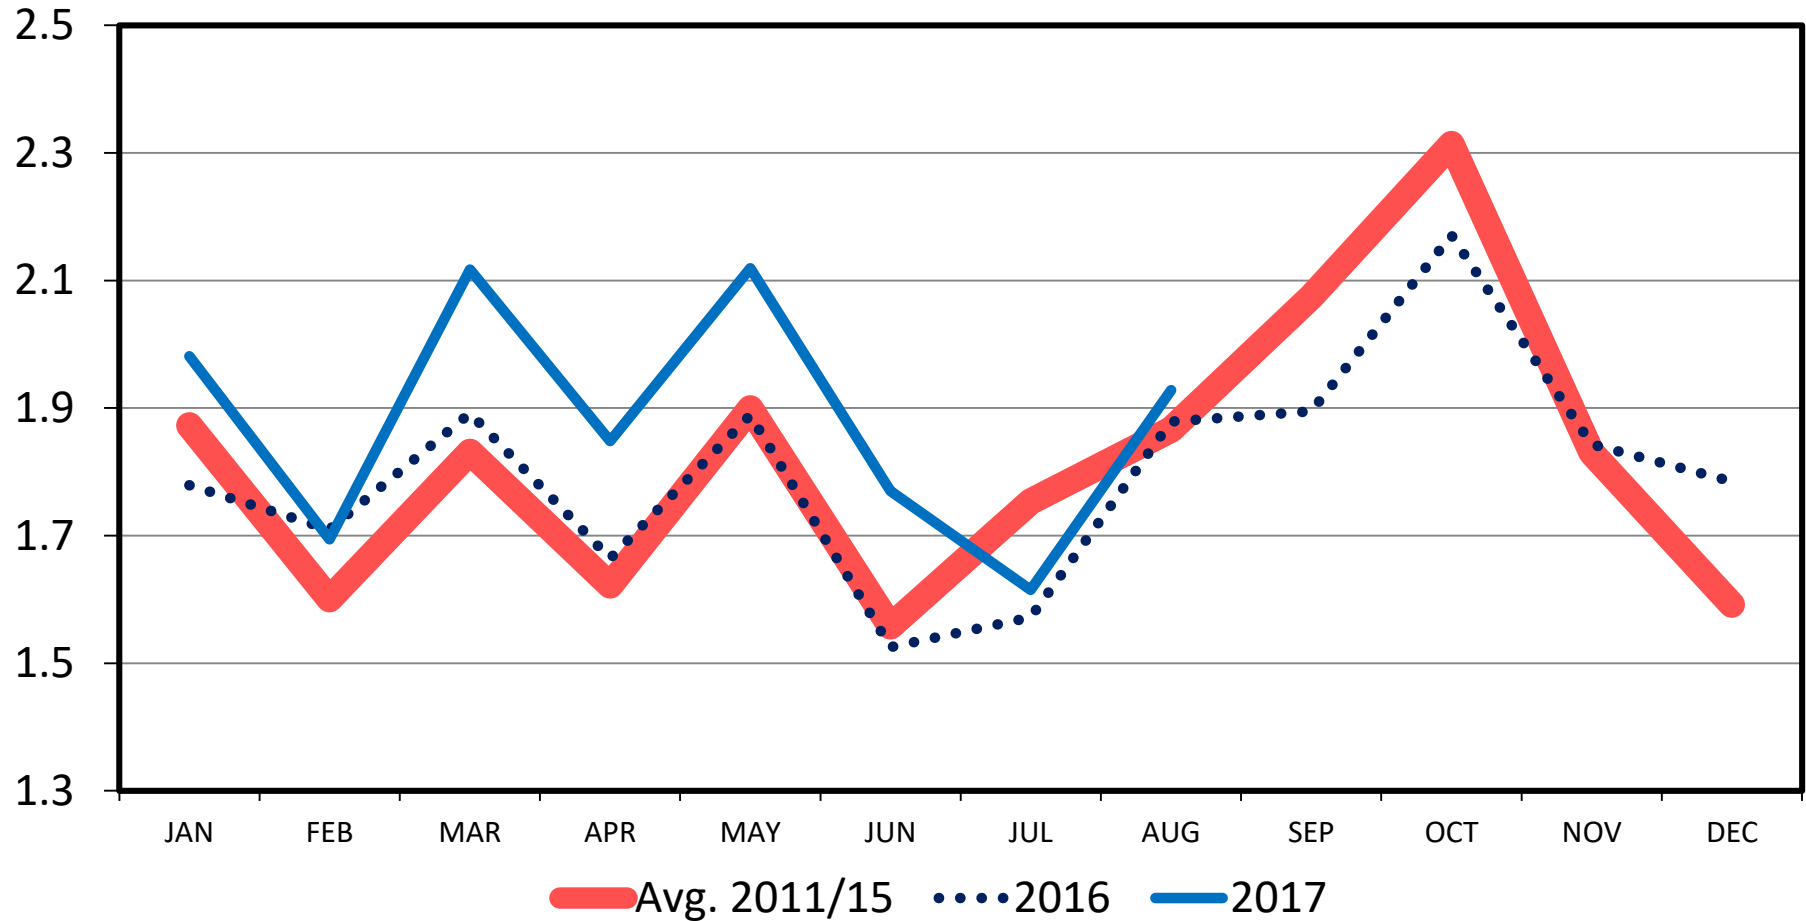

# FEEDLOT PLACEMENTS

US Total, Monthly

Mil. Head

Data Source: USDA-NASS

Livestock Marketing Information Center

C-N-08  
 09/22/17