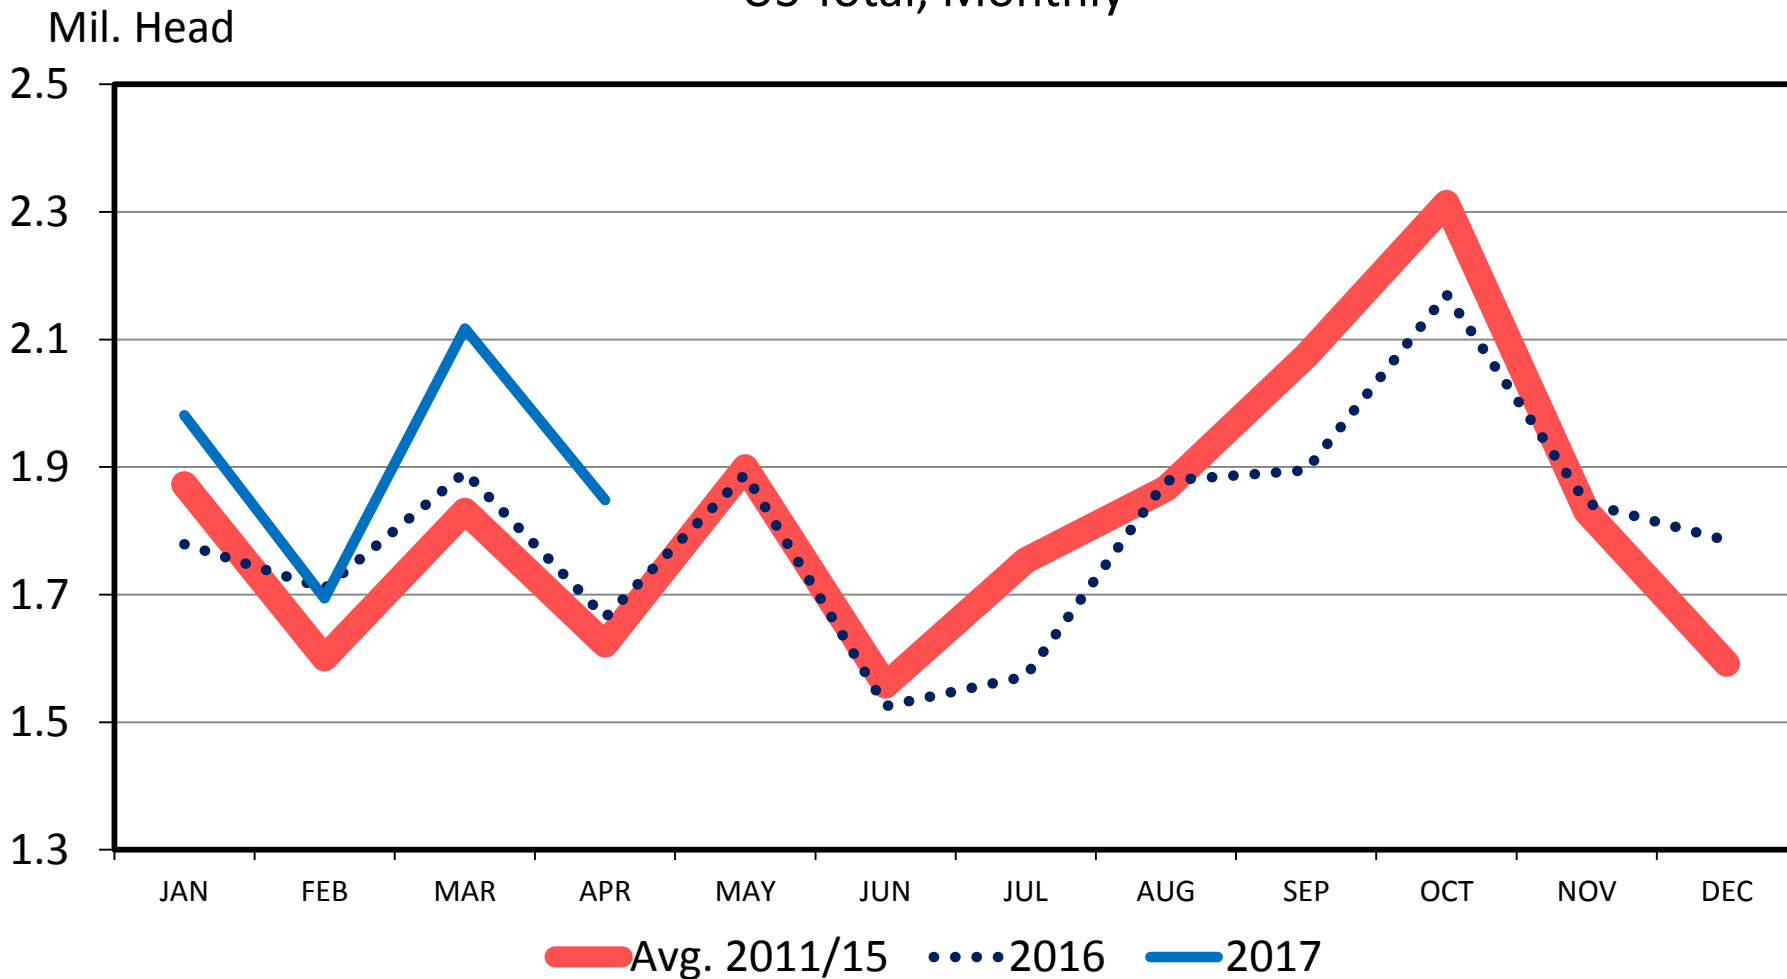

FEEDLOT PLACEMENTS

US Total, Monthly

Data Source: USDA-NASS

Livestock Marketing Information Center

C-N-08
 04/21/17