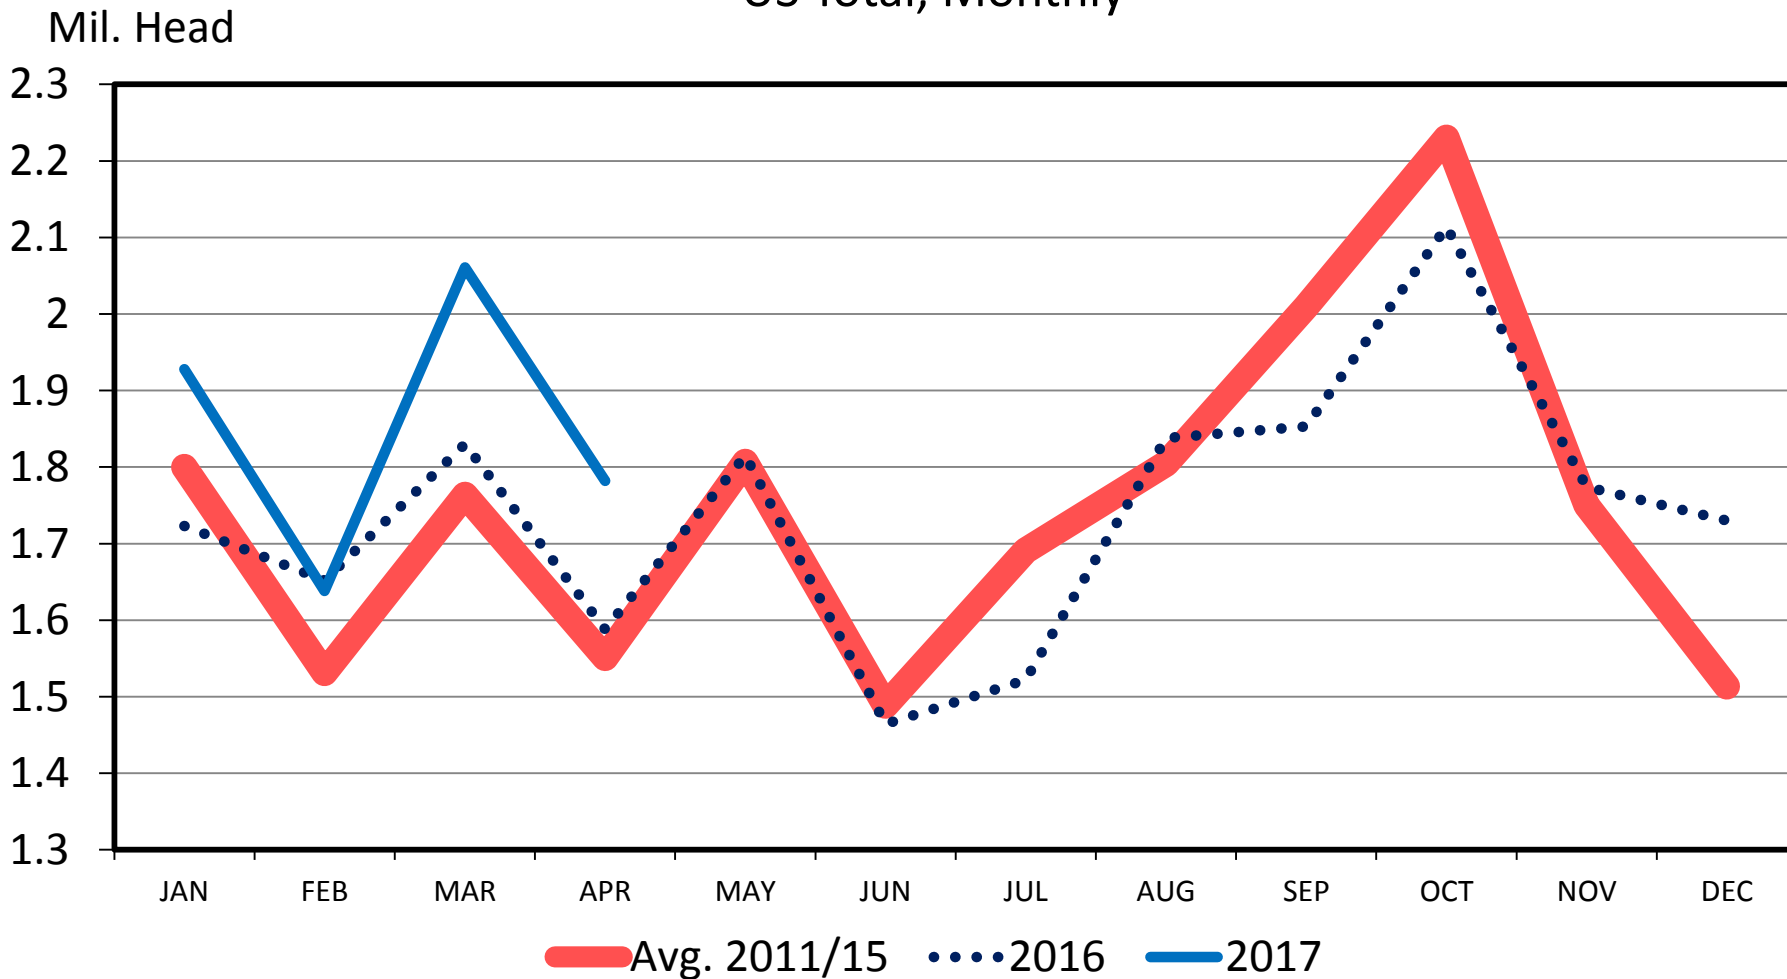

NET FEEDLOT PLACEMENTS

US Total, Monthly

Data Source: USDA-NASS, Compiled by LMIC

Livestock Marketing Information Center

C-N-09
04/21/17