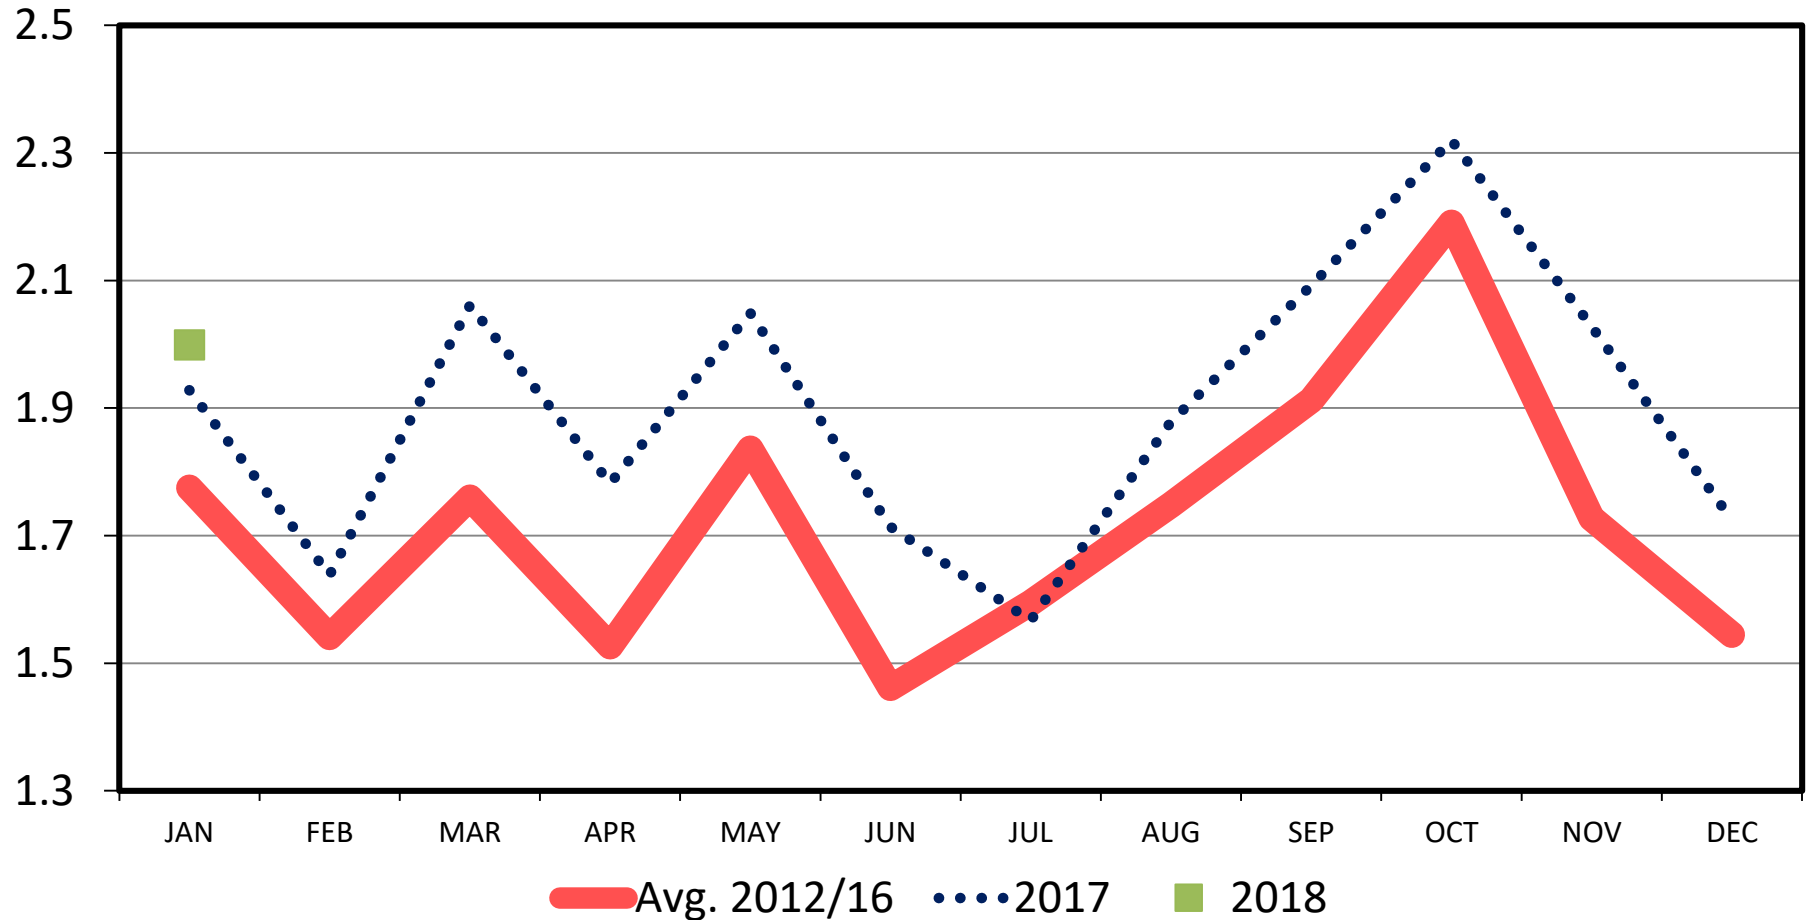

# NET FEEDLOT PLACEMENTS

US Total, Monthly

Mil. Head

Data Source: USDA-NASS, Compiled by LMIC

Livestock Marketing Information Center

C-N-09  
02/23/18