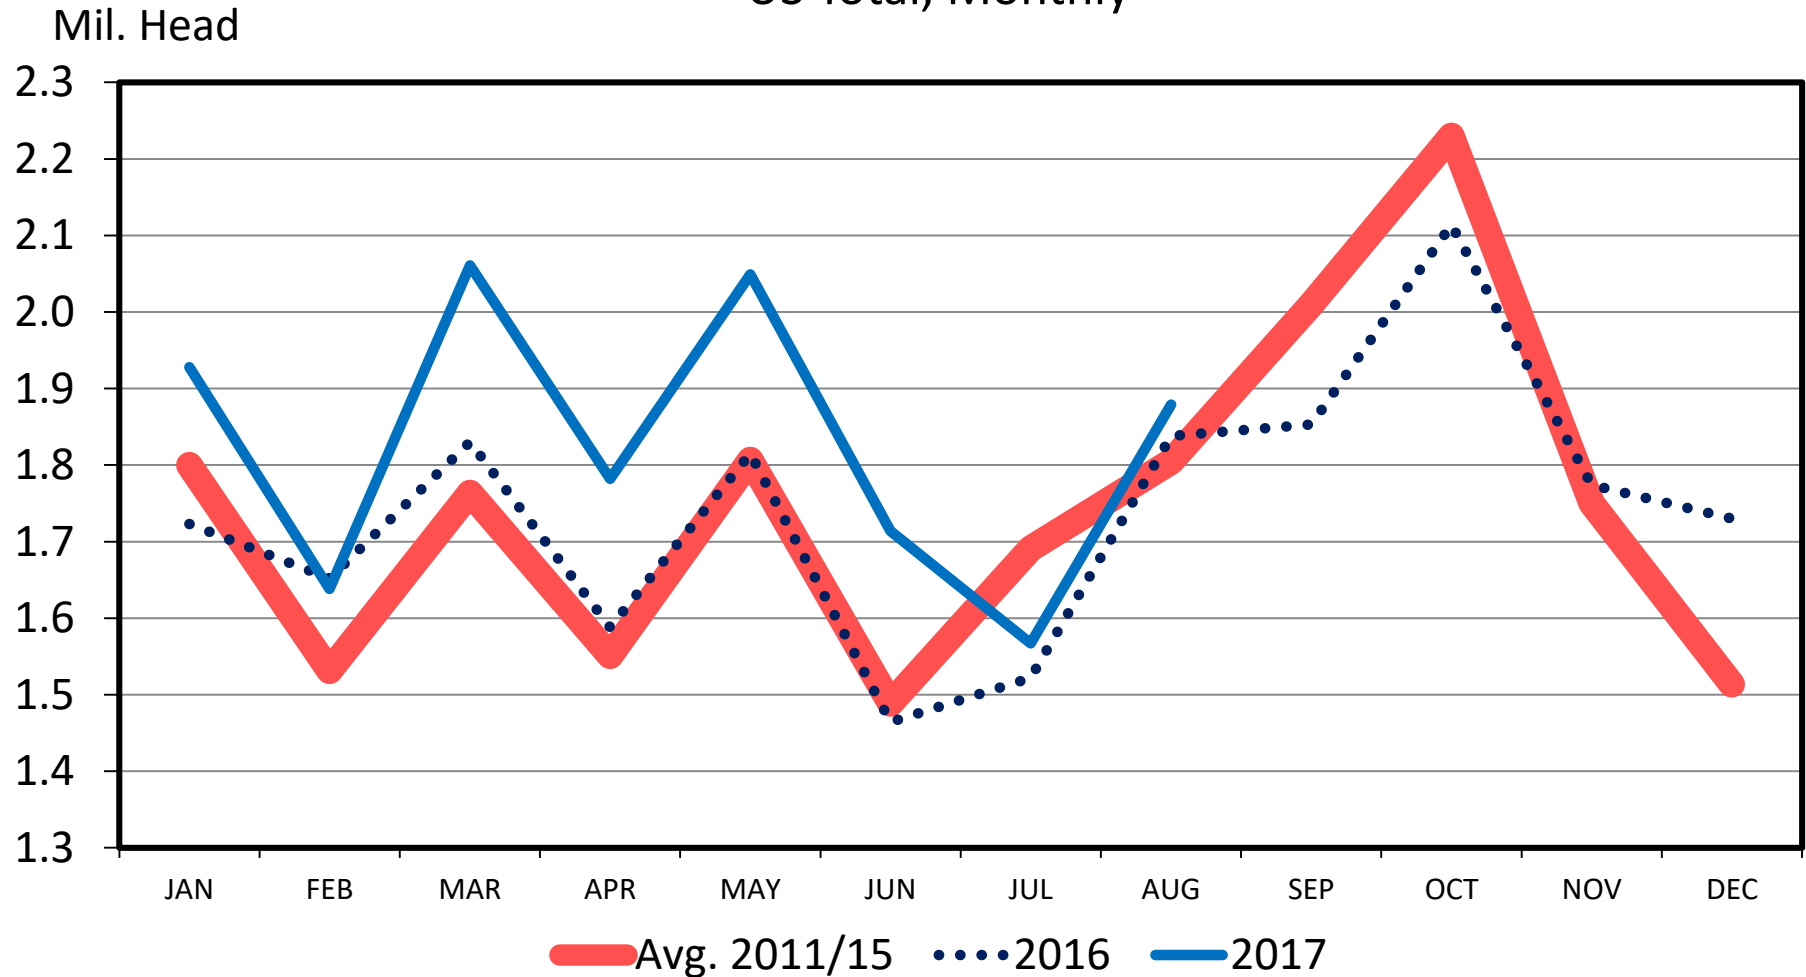

NET FEEDLOT PLACEMENTS

US Total, Monthly

Data Source: USDA-NASS, Compiled by LMIC

Livestock Marketing Information Center

C-N-09
 09/22/17