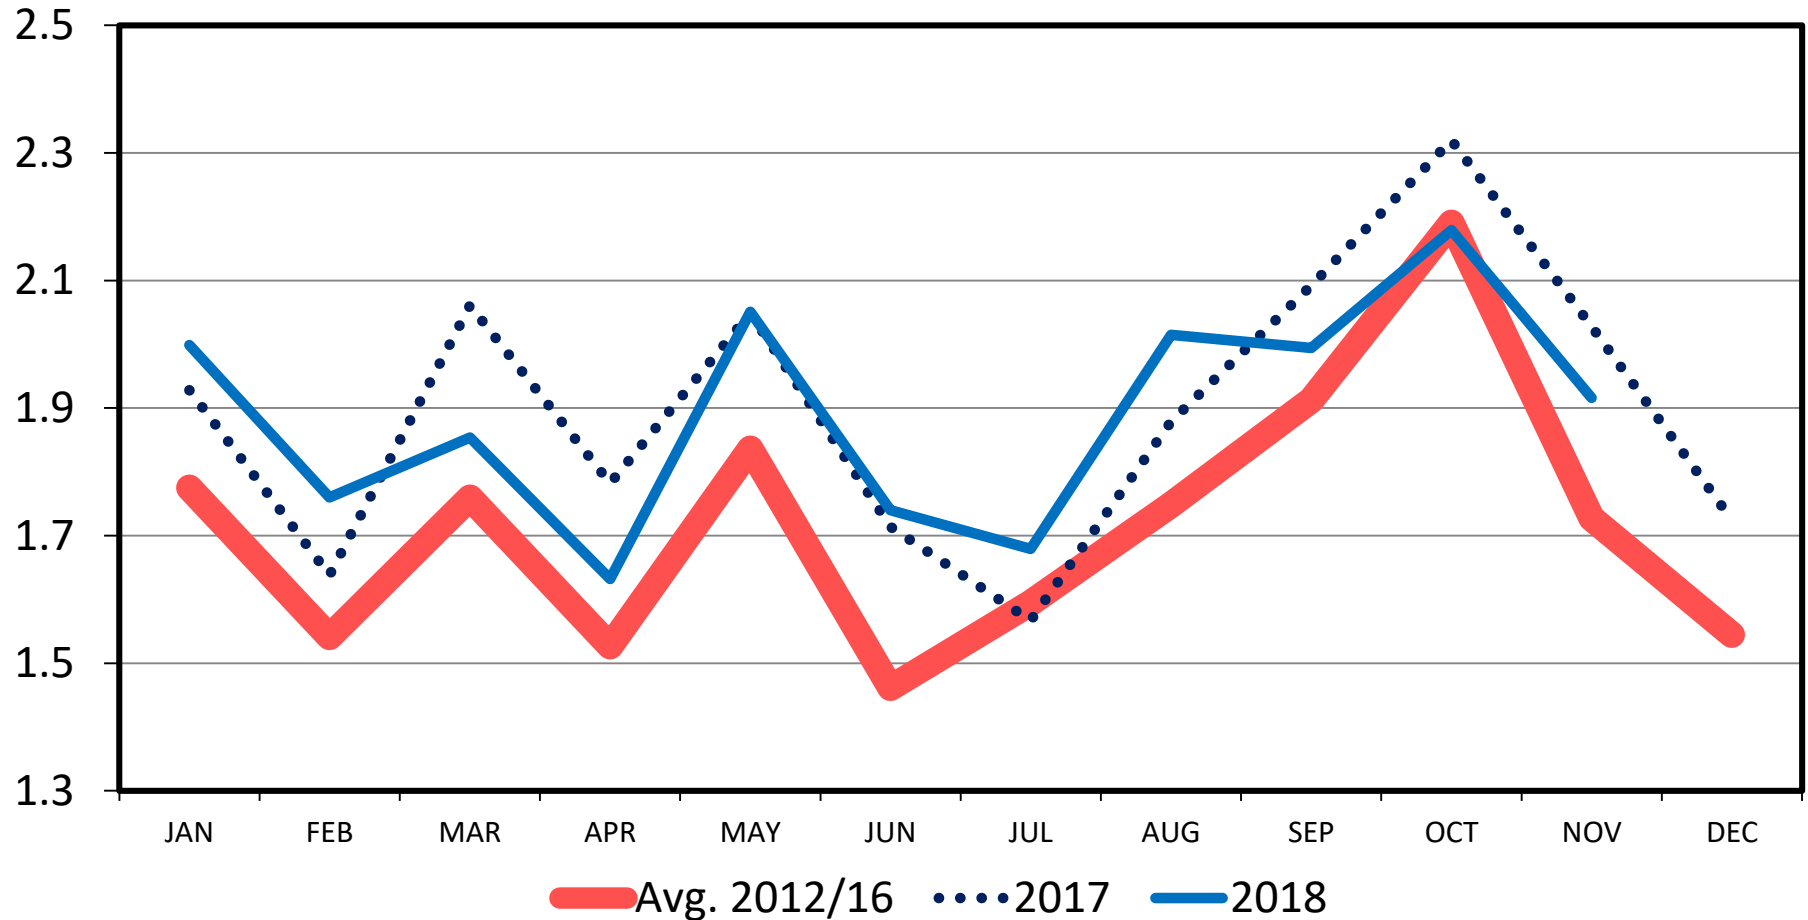

NET FEEDLOT PLACEMENTS

US Total, Monthly

Mil. Head

Data Source: USDA-NASS, Compiled by LMIC

Livestock Marketing Information Center

C-N-09
 12/20/18