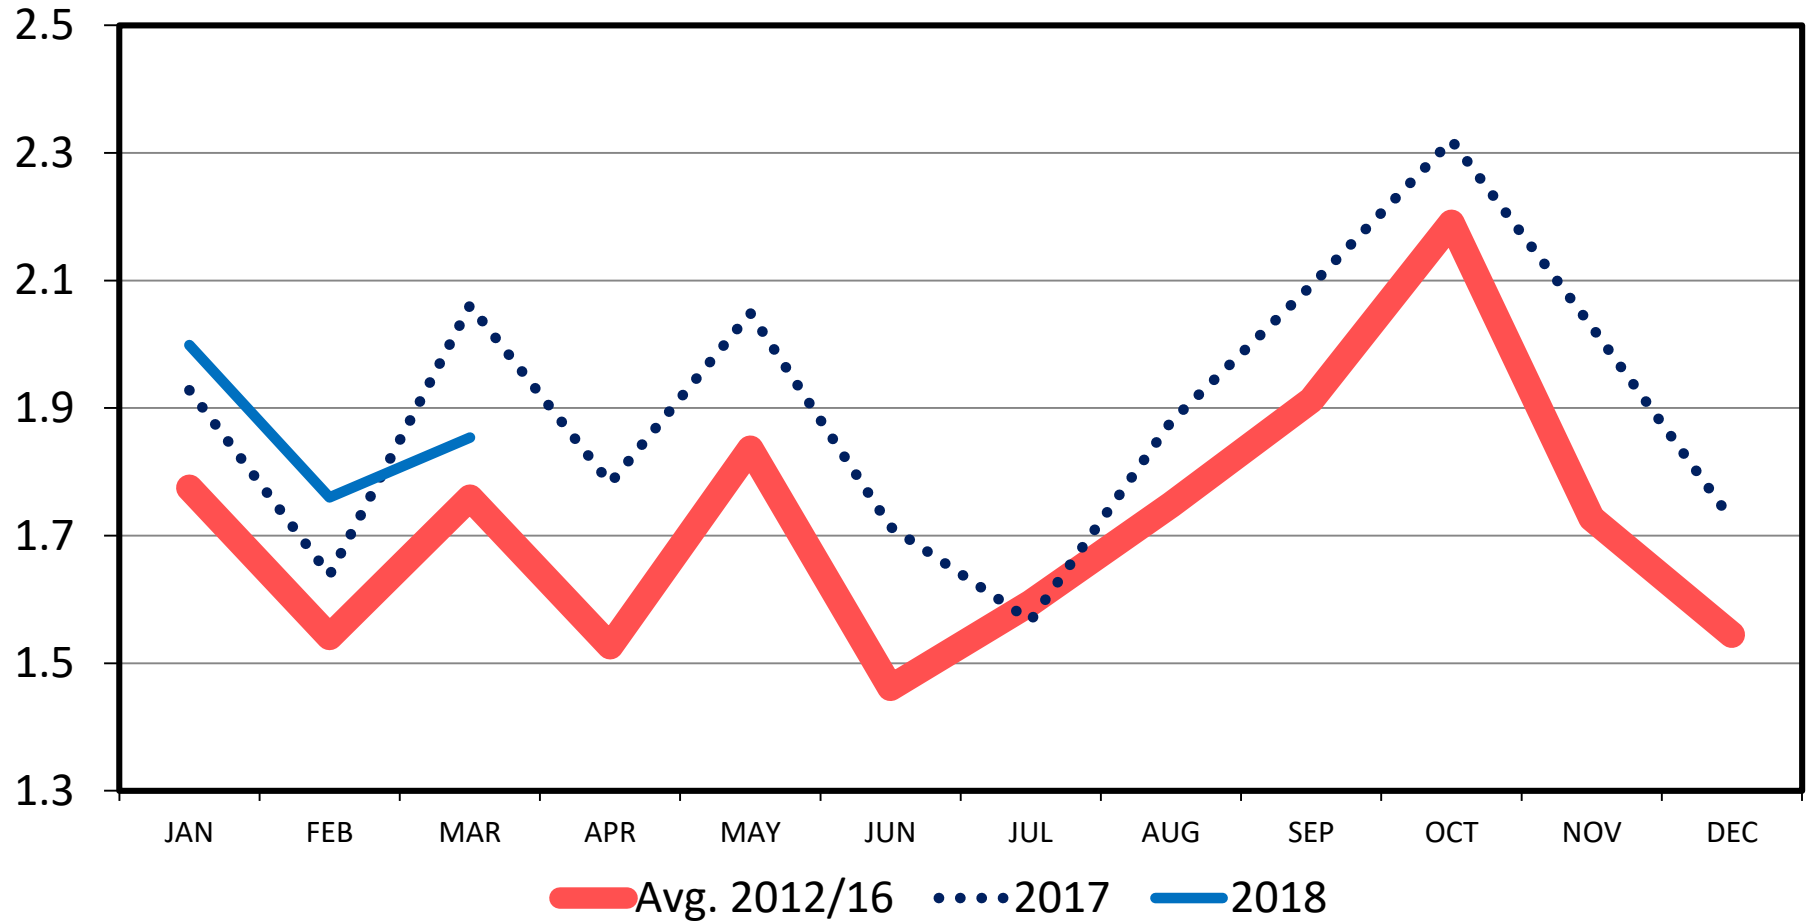

NET FEEDLOT PLACEMENTS

US Total, Monthly

Mil. Head

Data Source: USDA-NASS, Compiled by LMIC

Livestock Marketing Information Center

C-N-09
 04/20/18