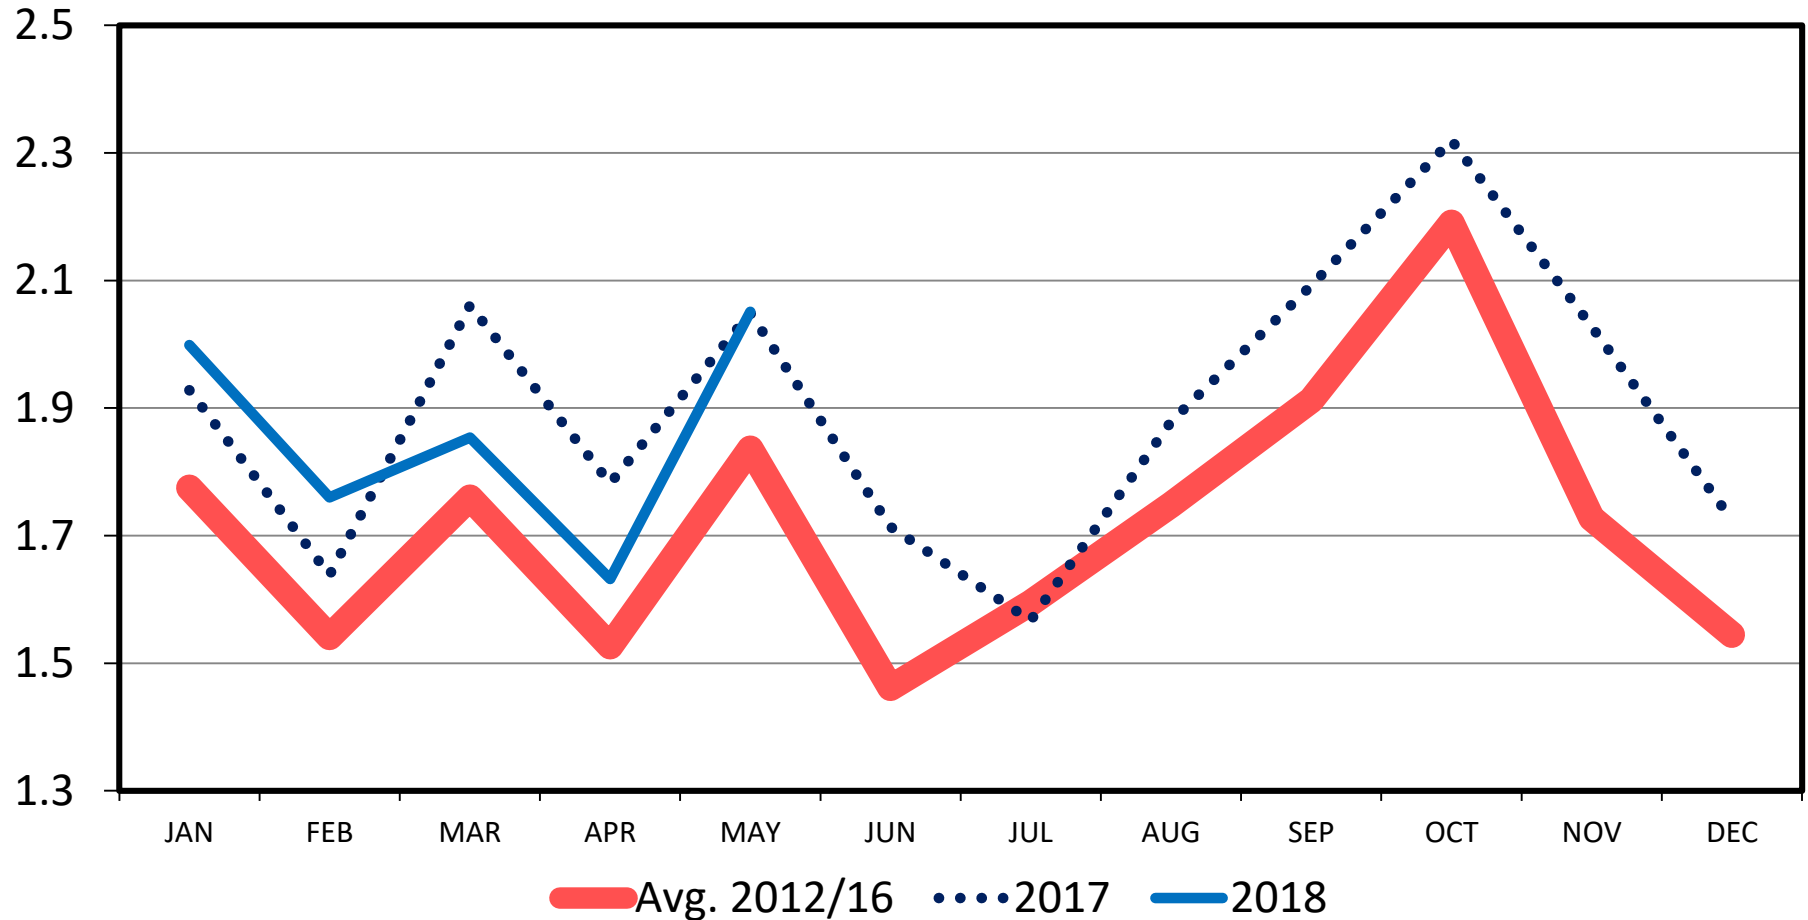

NET FEEDLOT PLACEMENTS

US Total, Monthly

Mil. Head

Data Source: USDA-NASS, Compiled by LMIC

Livestock Marketing Information Center

C-N-09
 06/22/18