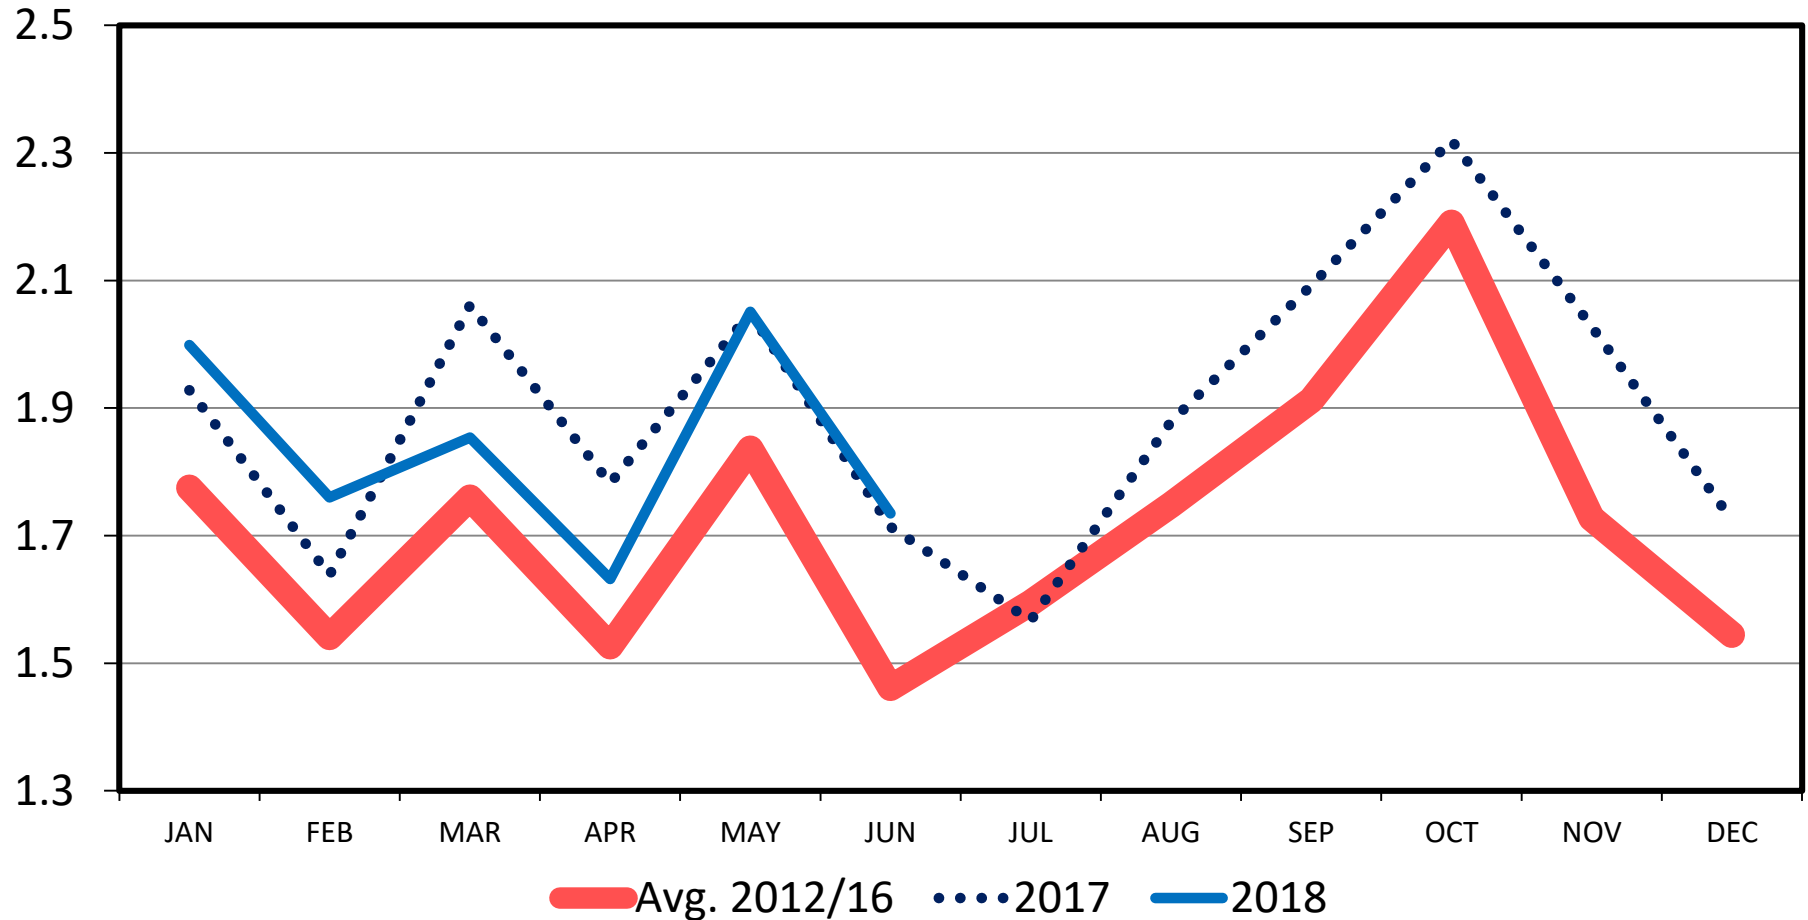

NET FEEDLOT PLACEMENTS

US Total, Monthly

Mil. Head

Data Source: USDA-NASS, Compiled by LMIC

Livestock Marketing Information Center

C-N-09
07/20/18