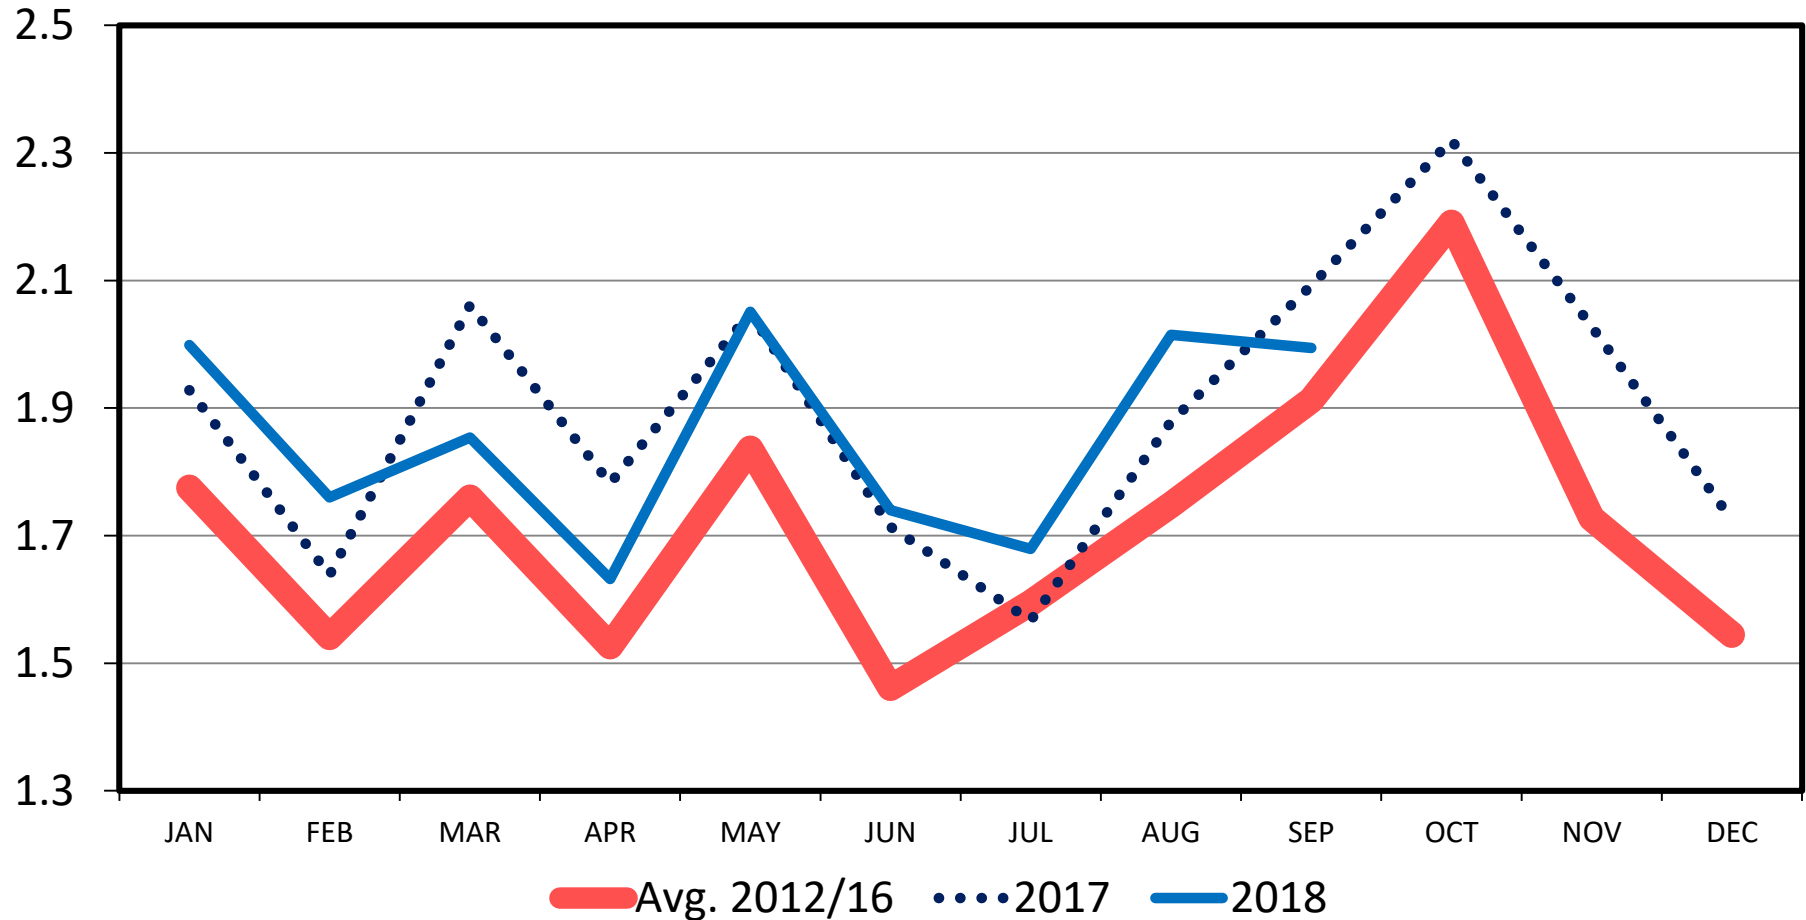

# NET FEEDLOT PLACEMENTS

US Total, Monthly

Mil. Head

Data Source: USDA-NASS, Compiled by LMIC

Livestock Marketing Information Center

C-N-09  
 10/22/18