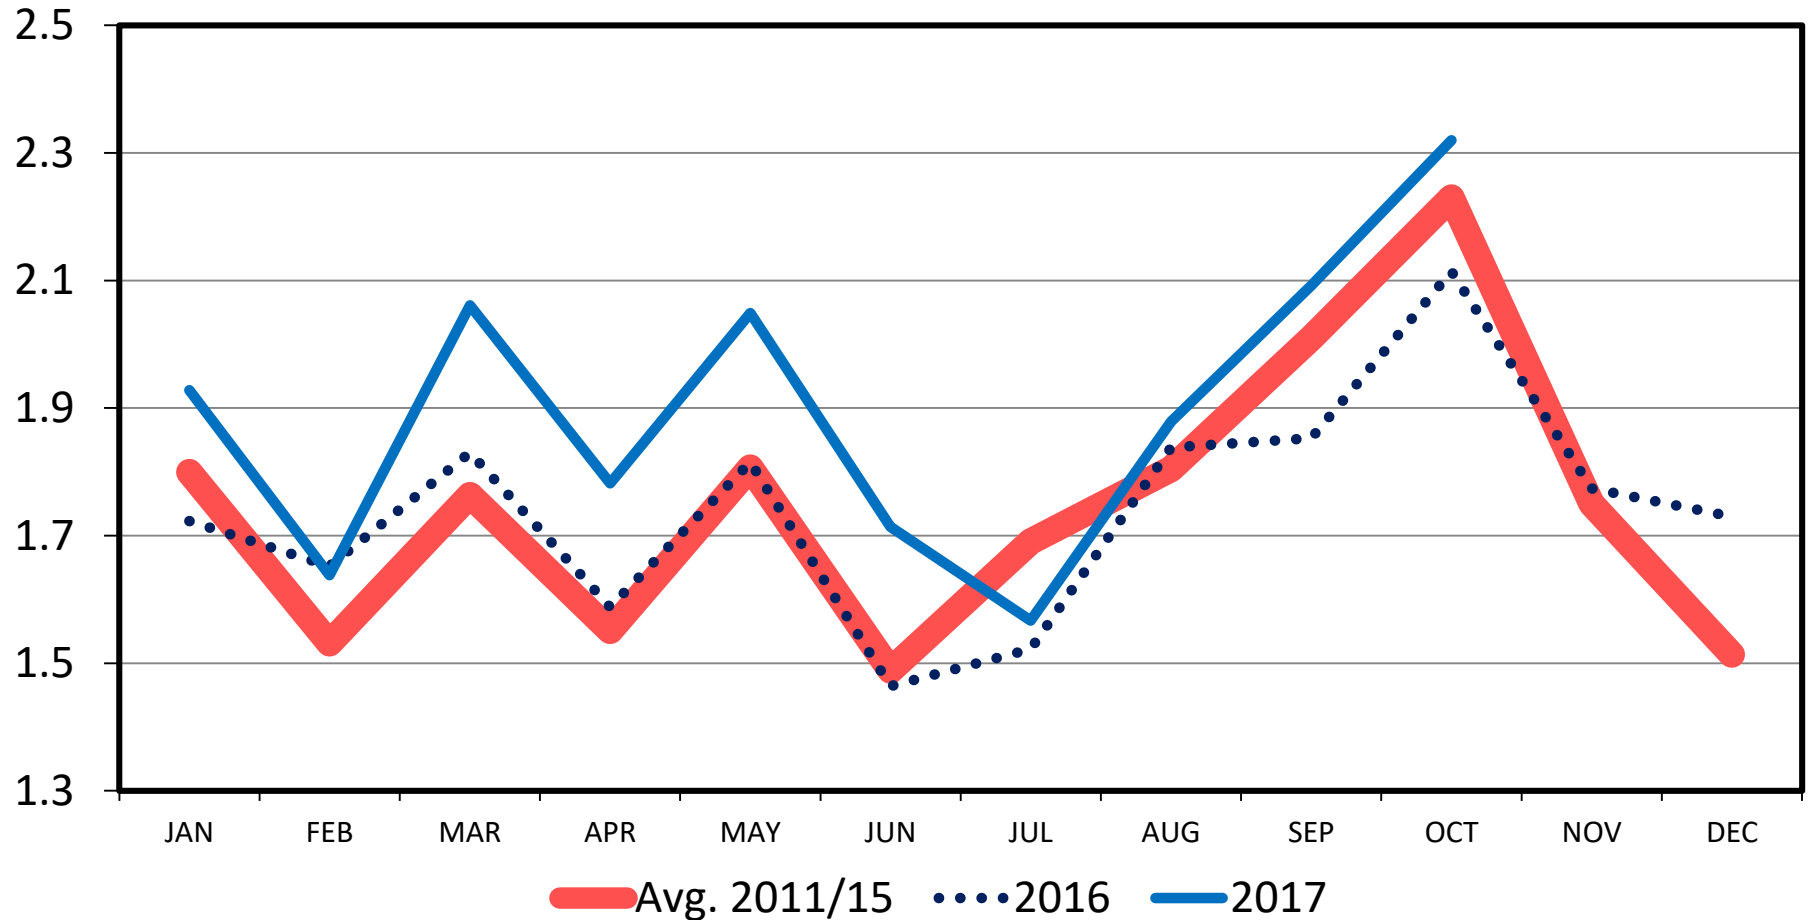

# NET FEEDLOT PLACEMENTS

US Total, Monthly

Mil. Head

Data Source: USDA-NASS, Compiled by LMIC

Livestock Marketing Information Center

C-N-09  
 11/19/17