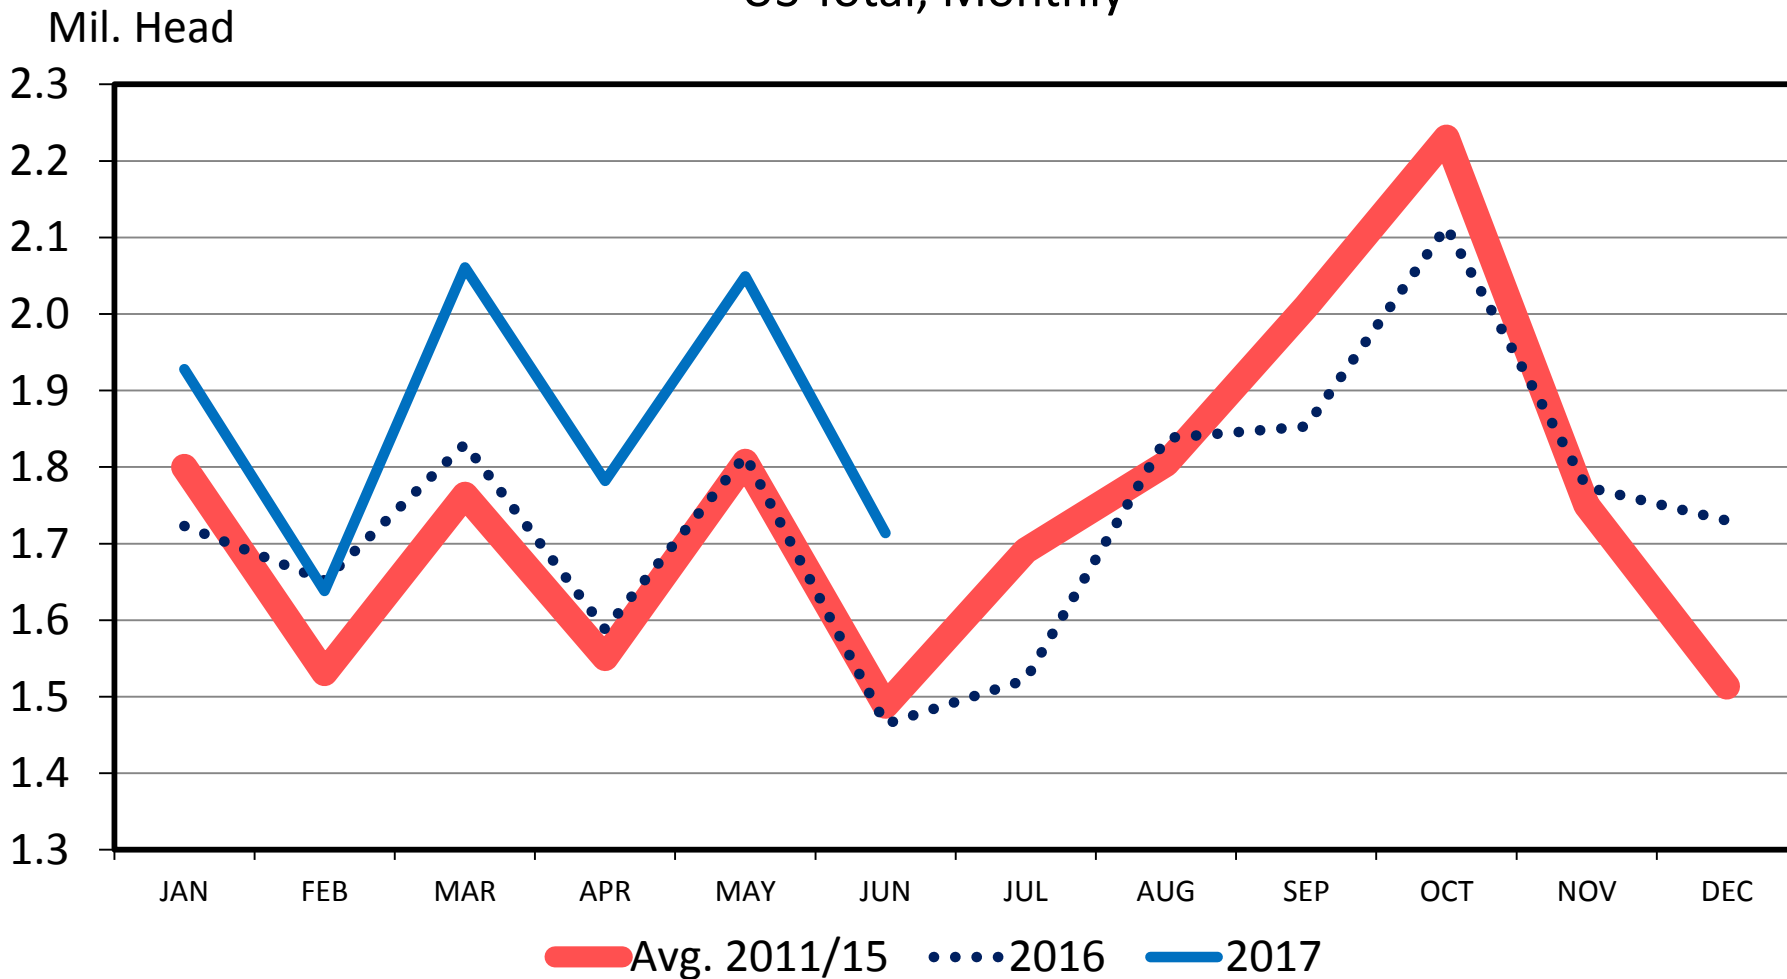

NET FEEDLOT PLACEMENTS

US Total, Monthly

Data Source: USDA-NASS, Compiled by LMIC

Livestock Marketing Information Center

C-N-09
07/21/17