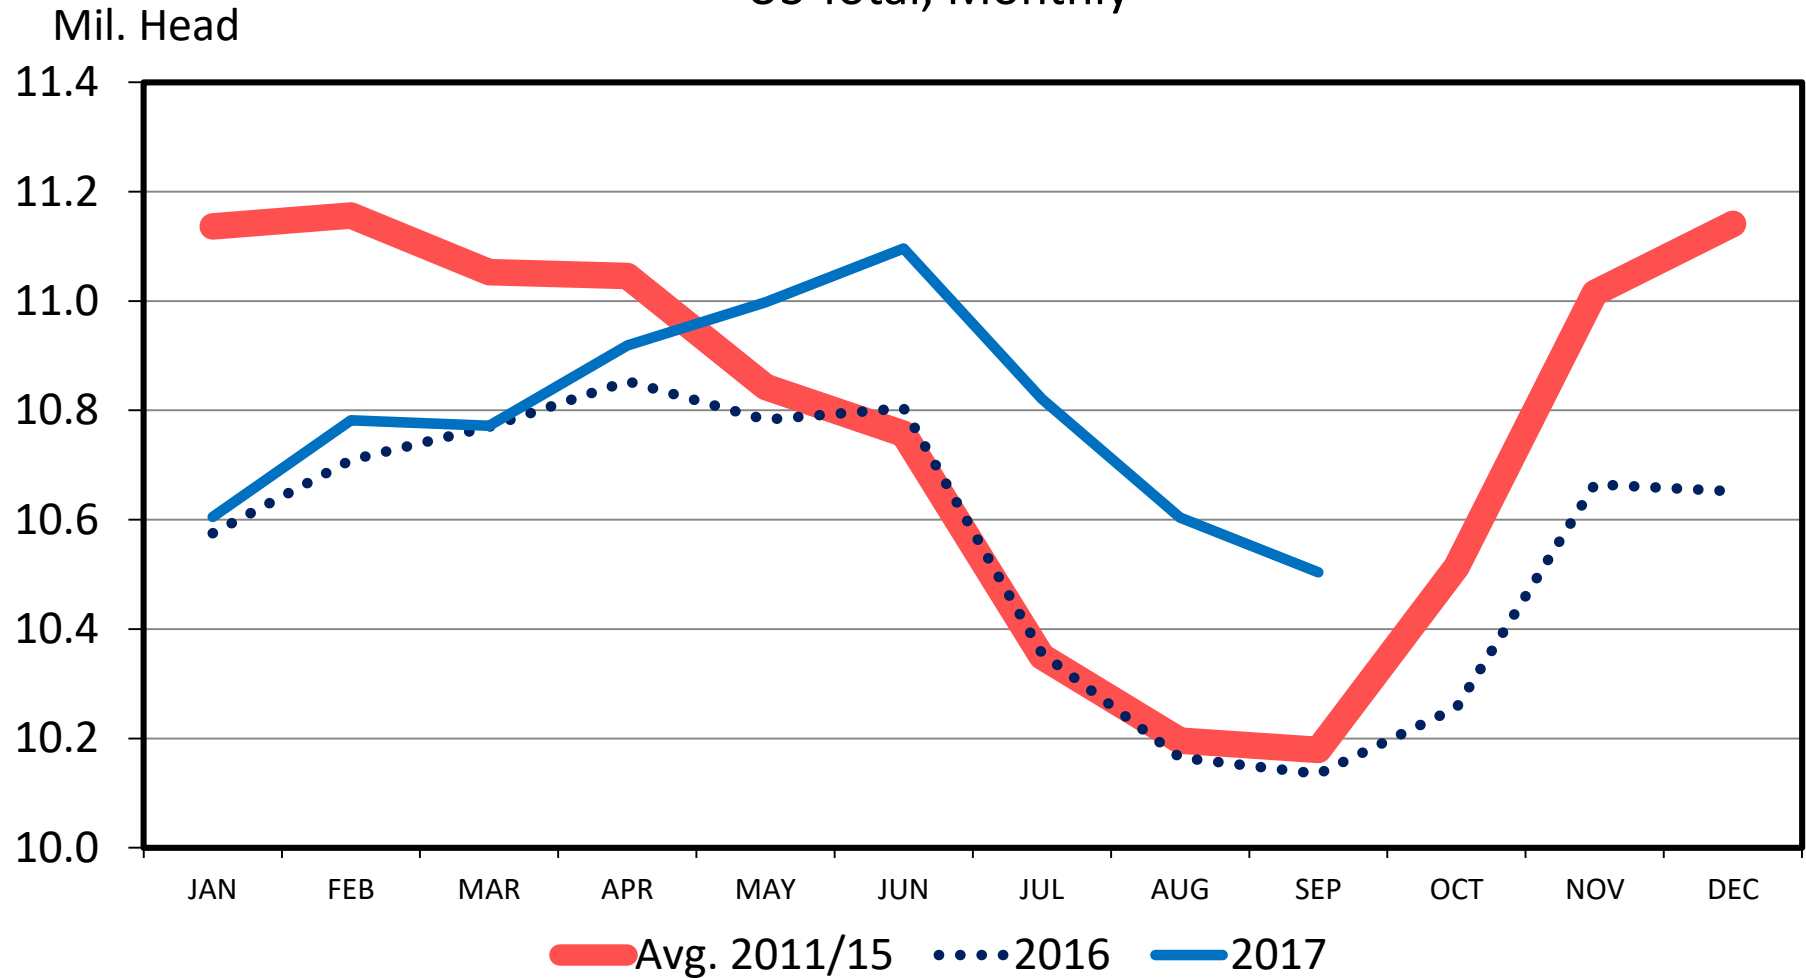

CATTLE ON FEED

US Total, Monthly

Data Source: USDA-NASS

Livestock Marketing Information Center

C-N-10
09/22/17