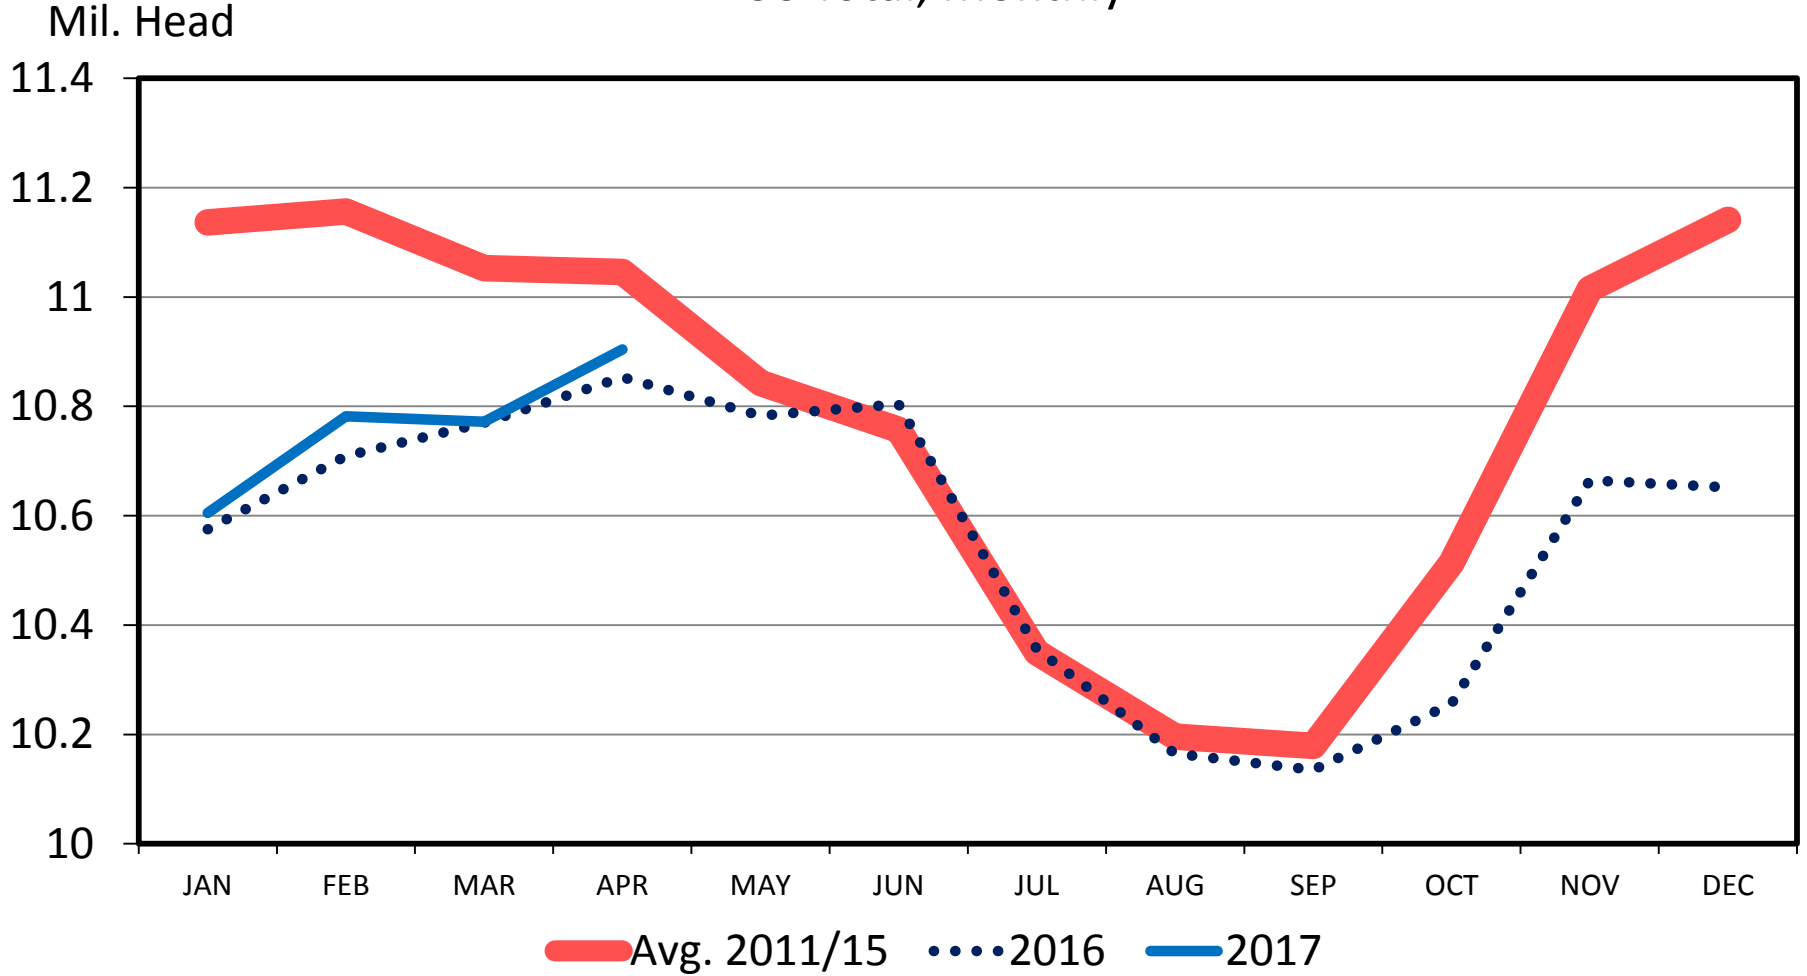

CATTLE ON FEED

US Total, Monthly

Data Source: USDA-NASS

Livestock Marketing Information Center

C-N-10
04/21/17