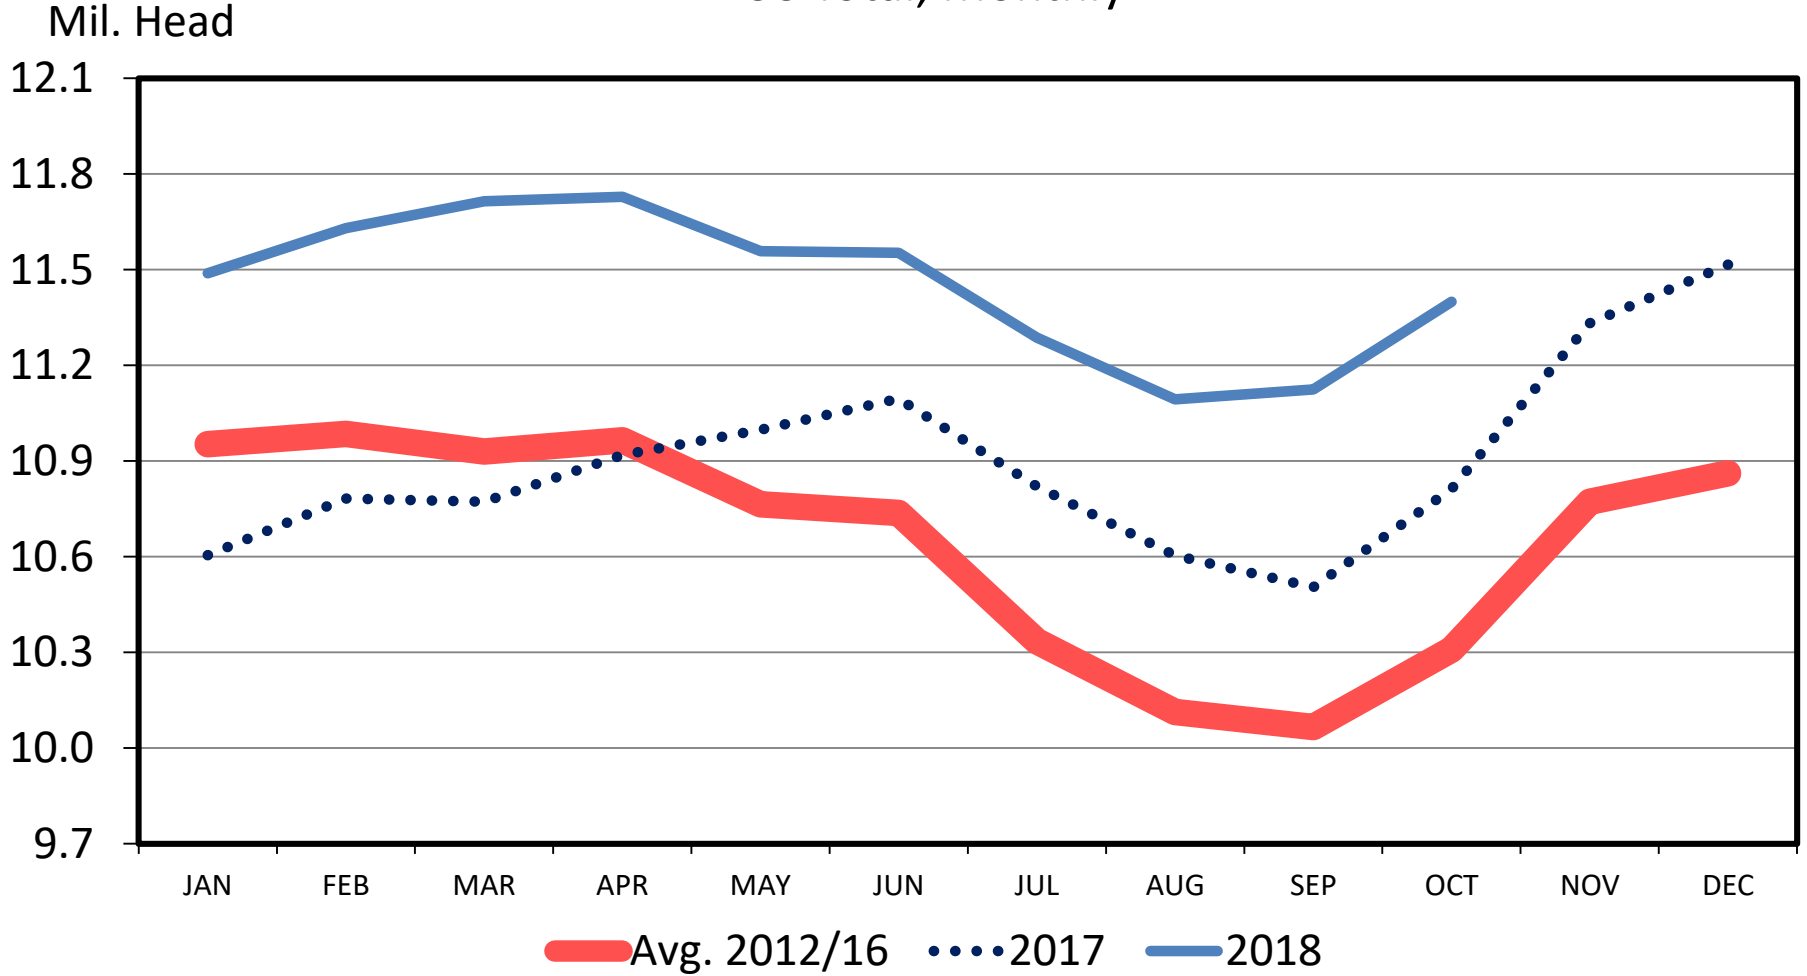

CATTLE ON FEED

US Total, Monthly

Data Source: USDA-NASS

Livestock Marketing Information Center

C-N-10
10/22/18