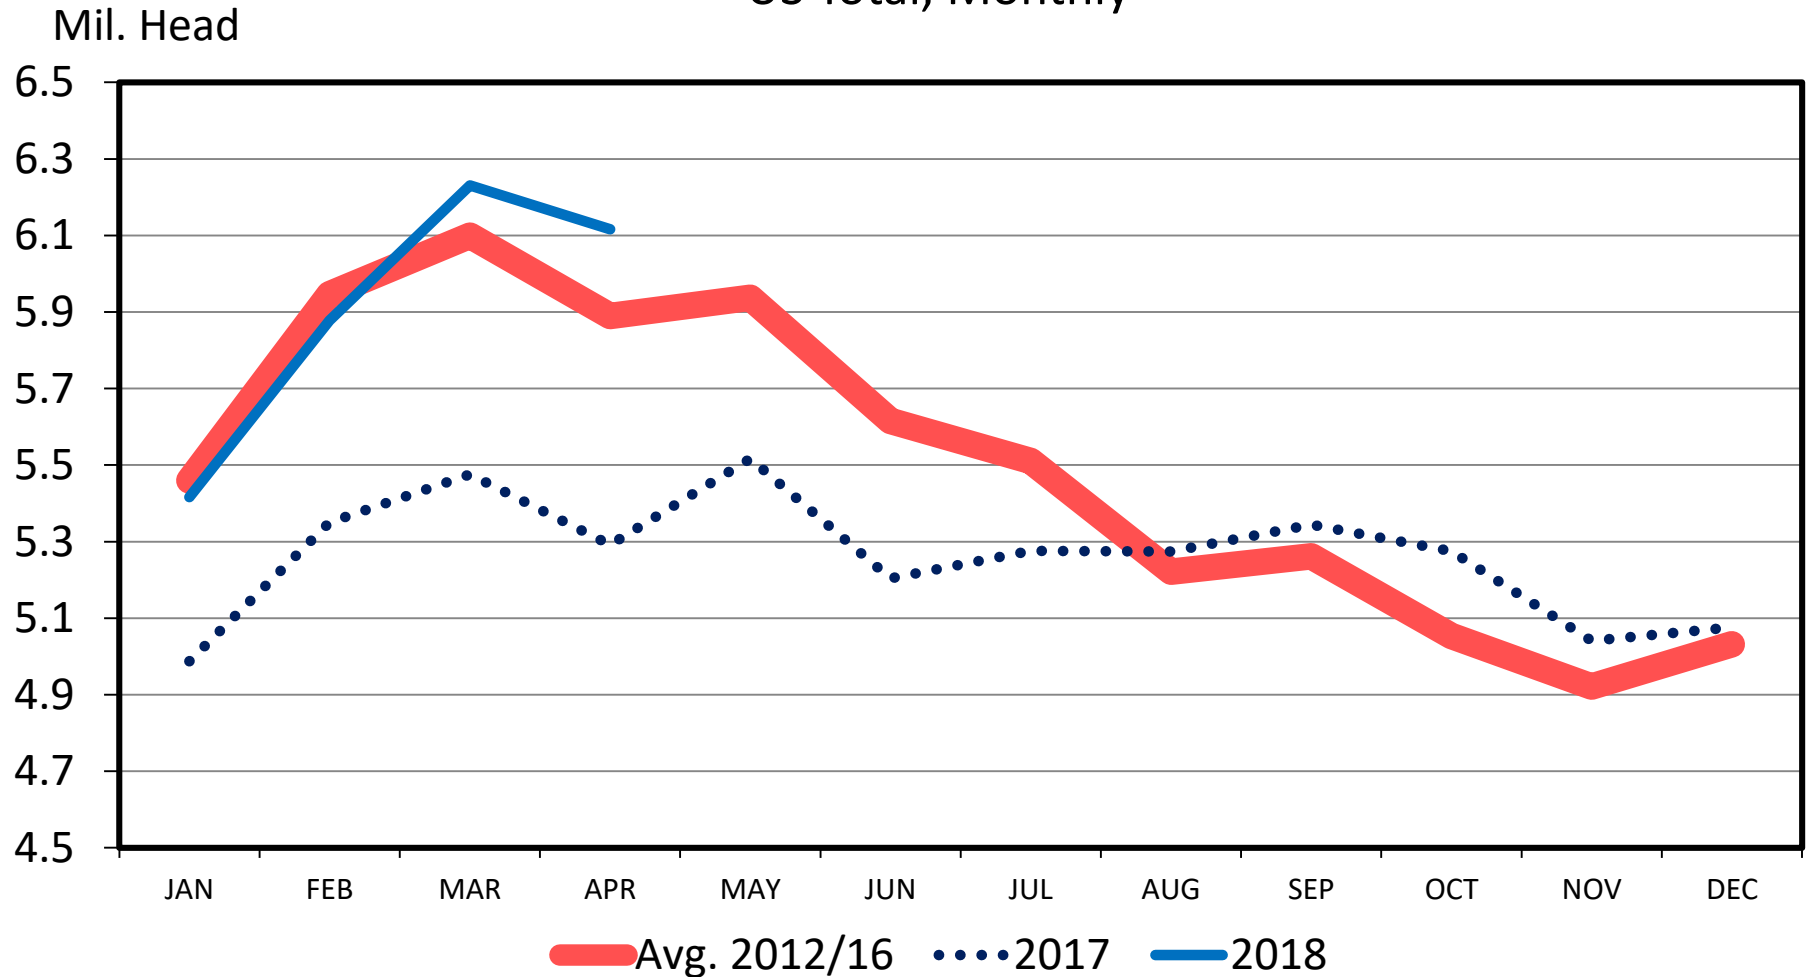

CATTLE ON FEED OVER 90 DAYS

US Total, Monthly

Data Source: USDA-NASS, Compiled by LMIC

Livestock Marketing Information Center

C-N-11
 04/20/18