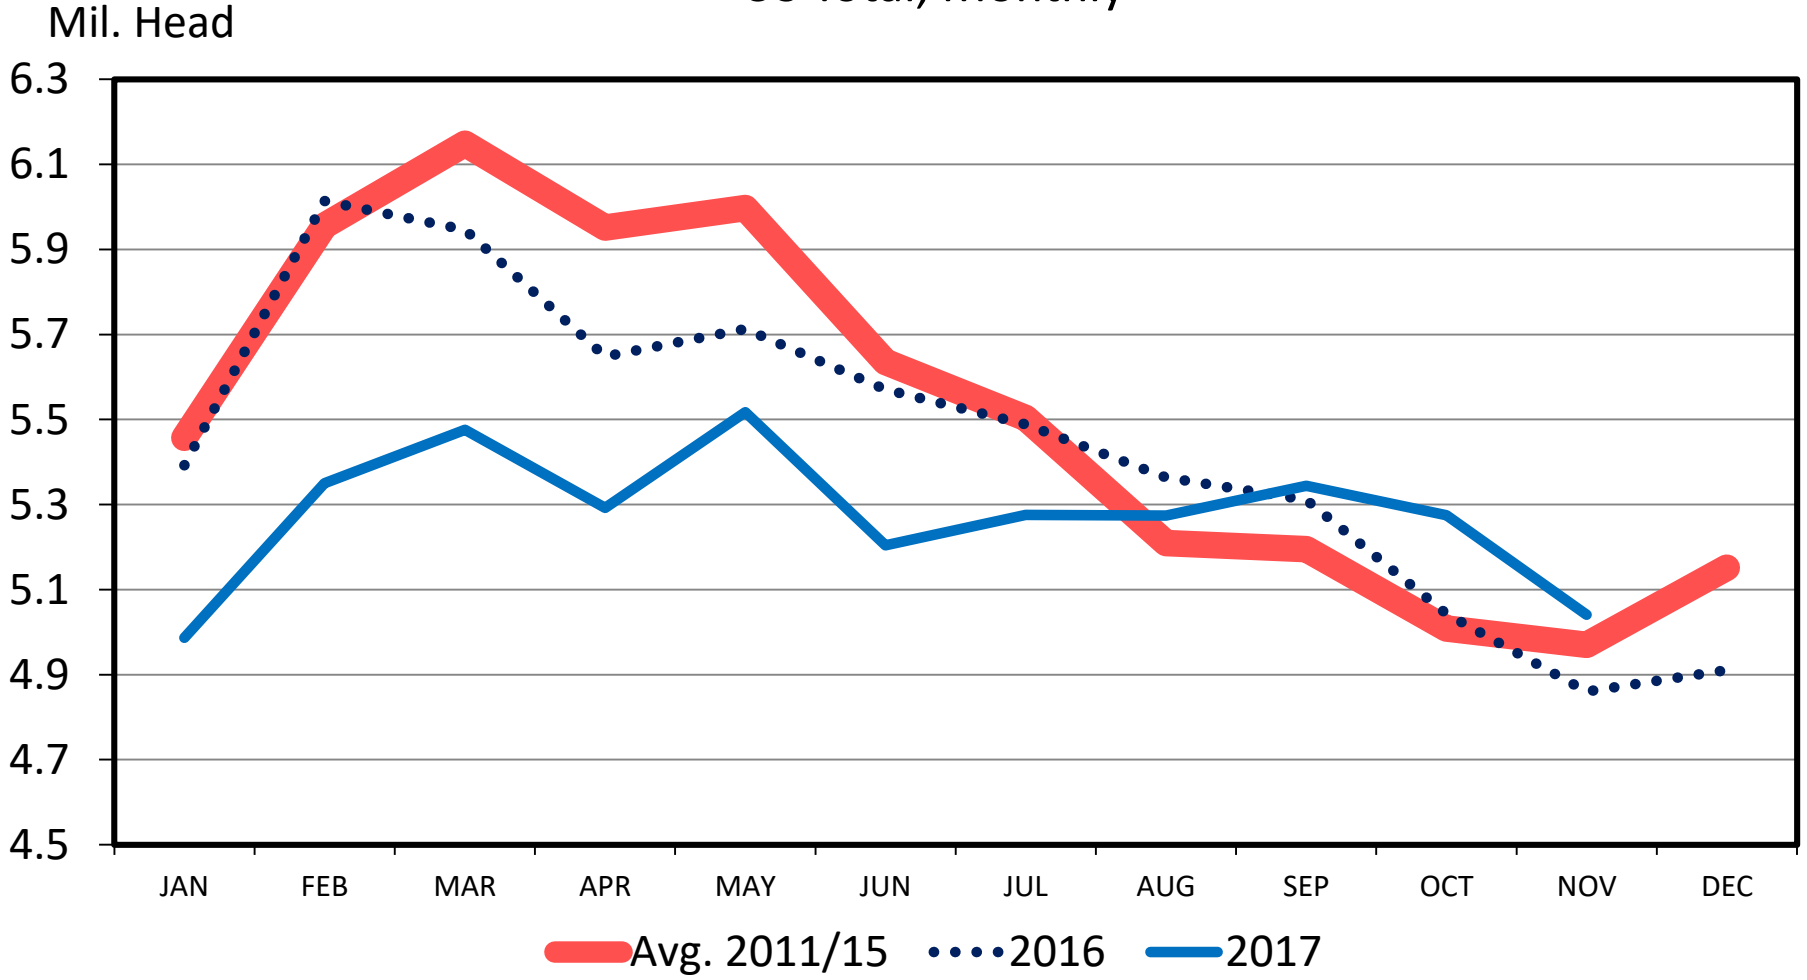

CATTLE ON FEED OVER 90 DAYS

US Total, Monthly

Data Source: USDA-NASS, Compiled by LMIC

Livestock Marketing Information Center

C-N-11
11/19/17