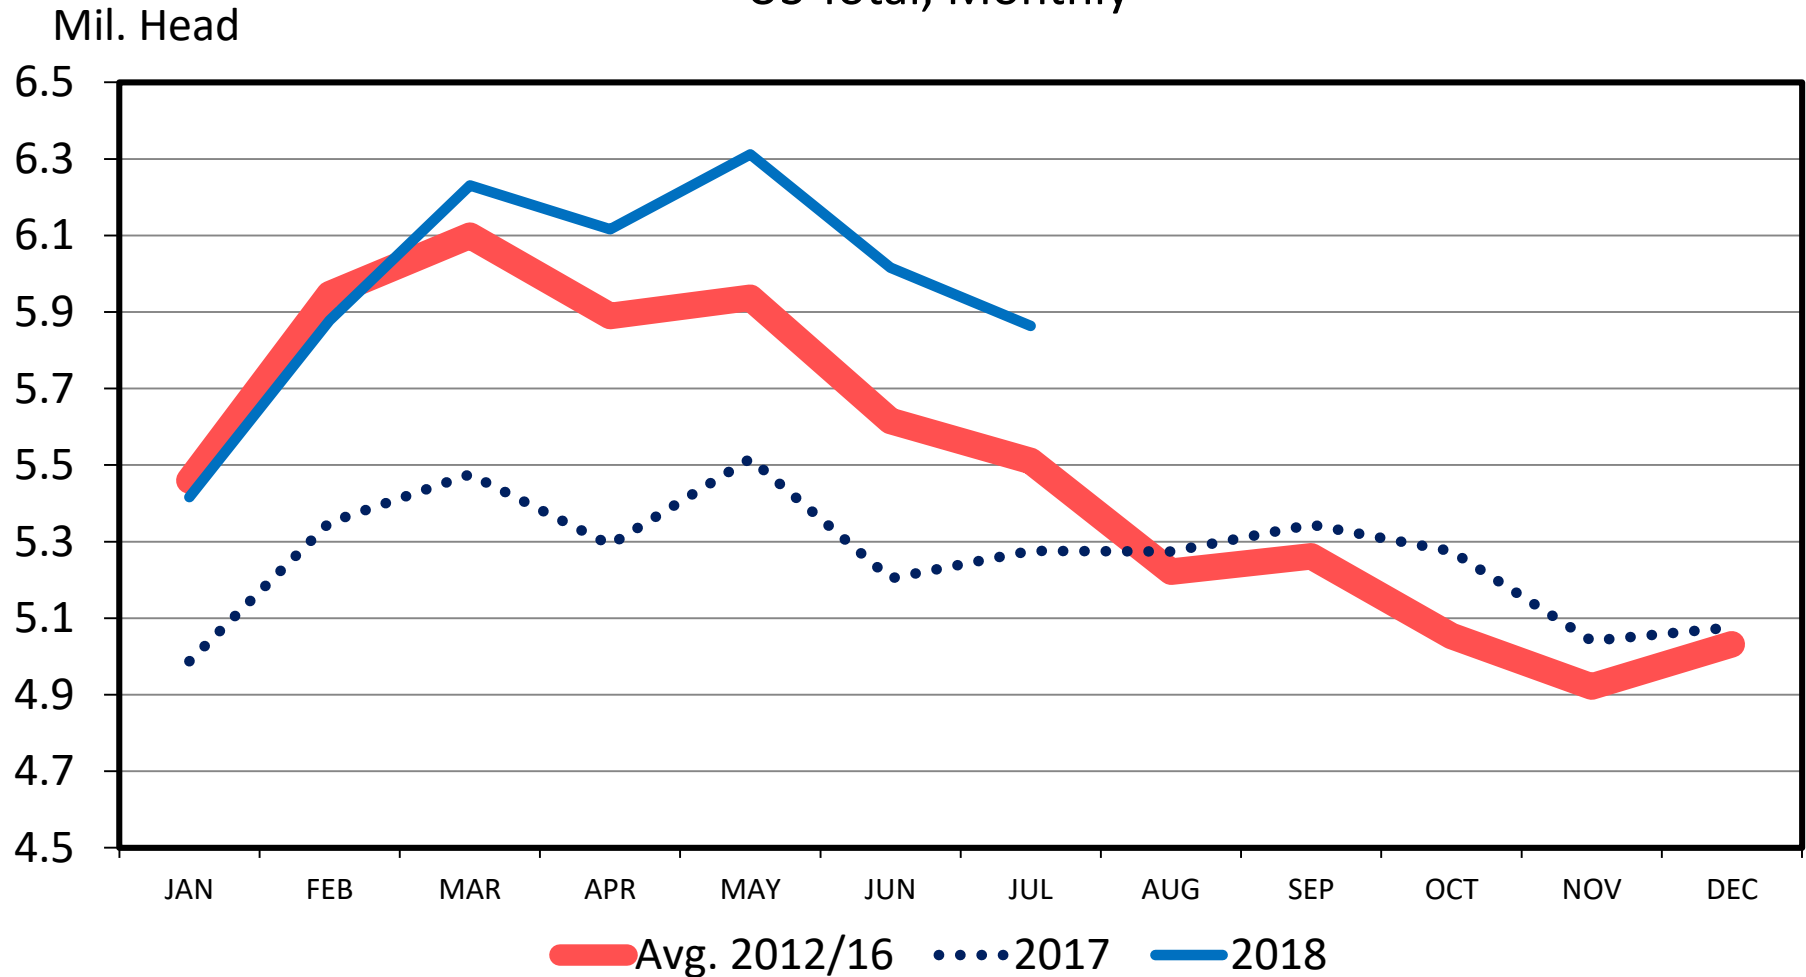

CATTLE ON FEED OVER 90 DAYS

US Total, Monthly

Data Source: USDA-NASS, Compiled by LMIC

Livestock Marketing Information Center

C-N-11
 07/20/18