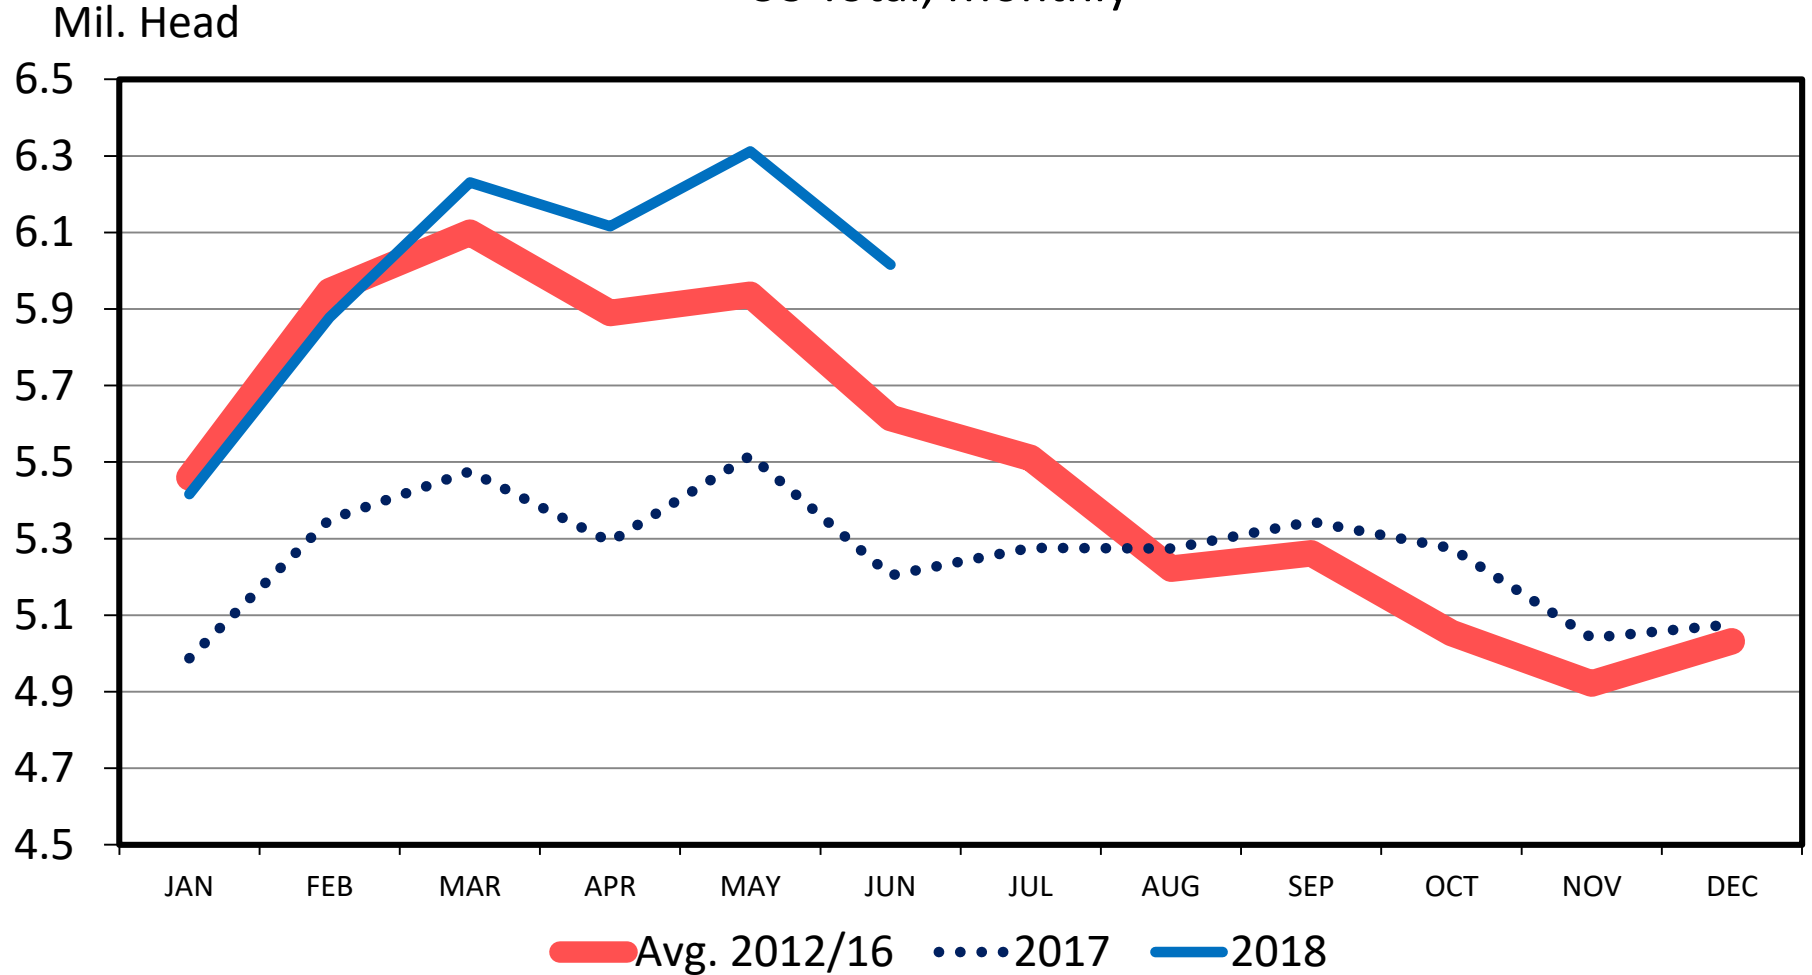

CATTLE ON FEED OVER 90 DAYS

US Total, Monthly

Data Source: USDA-NASS, Compiled by LMIC

Livestock Marketing Information Center

C-N-11
06/22/18