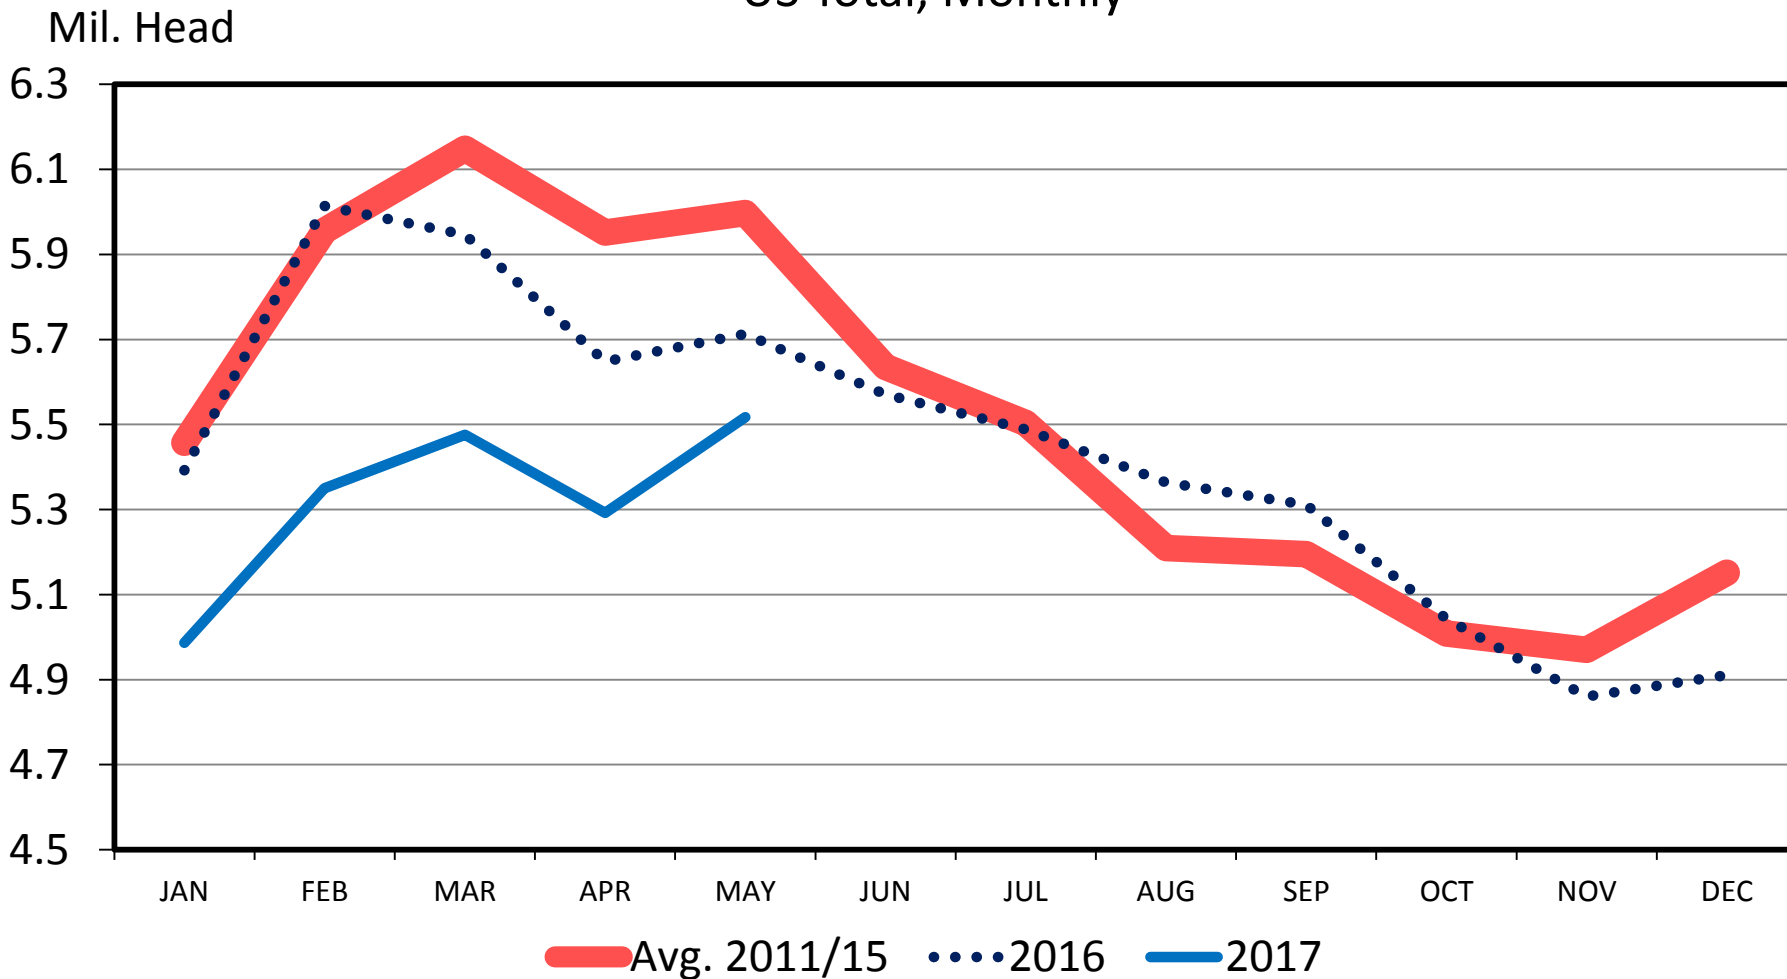

CATTLE ON FEED OVER 90 DAYS

US Total, Monthly

Data Source: USDA-NASS, Compiled by LMIC

Livestock Marketing Information Center

C-N-11
 04/21/17