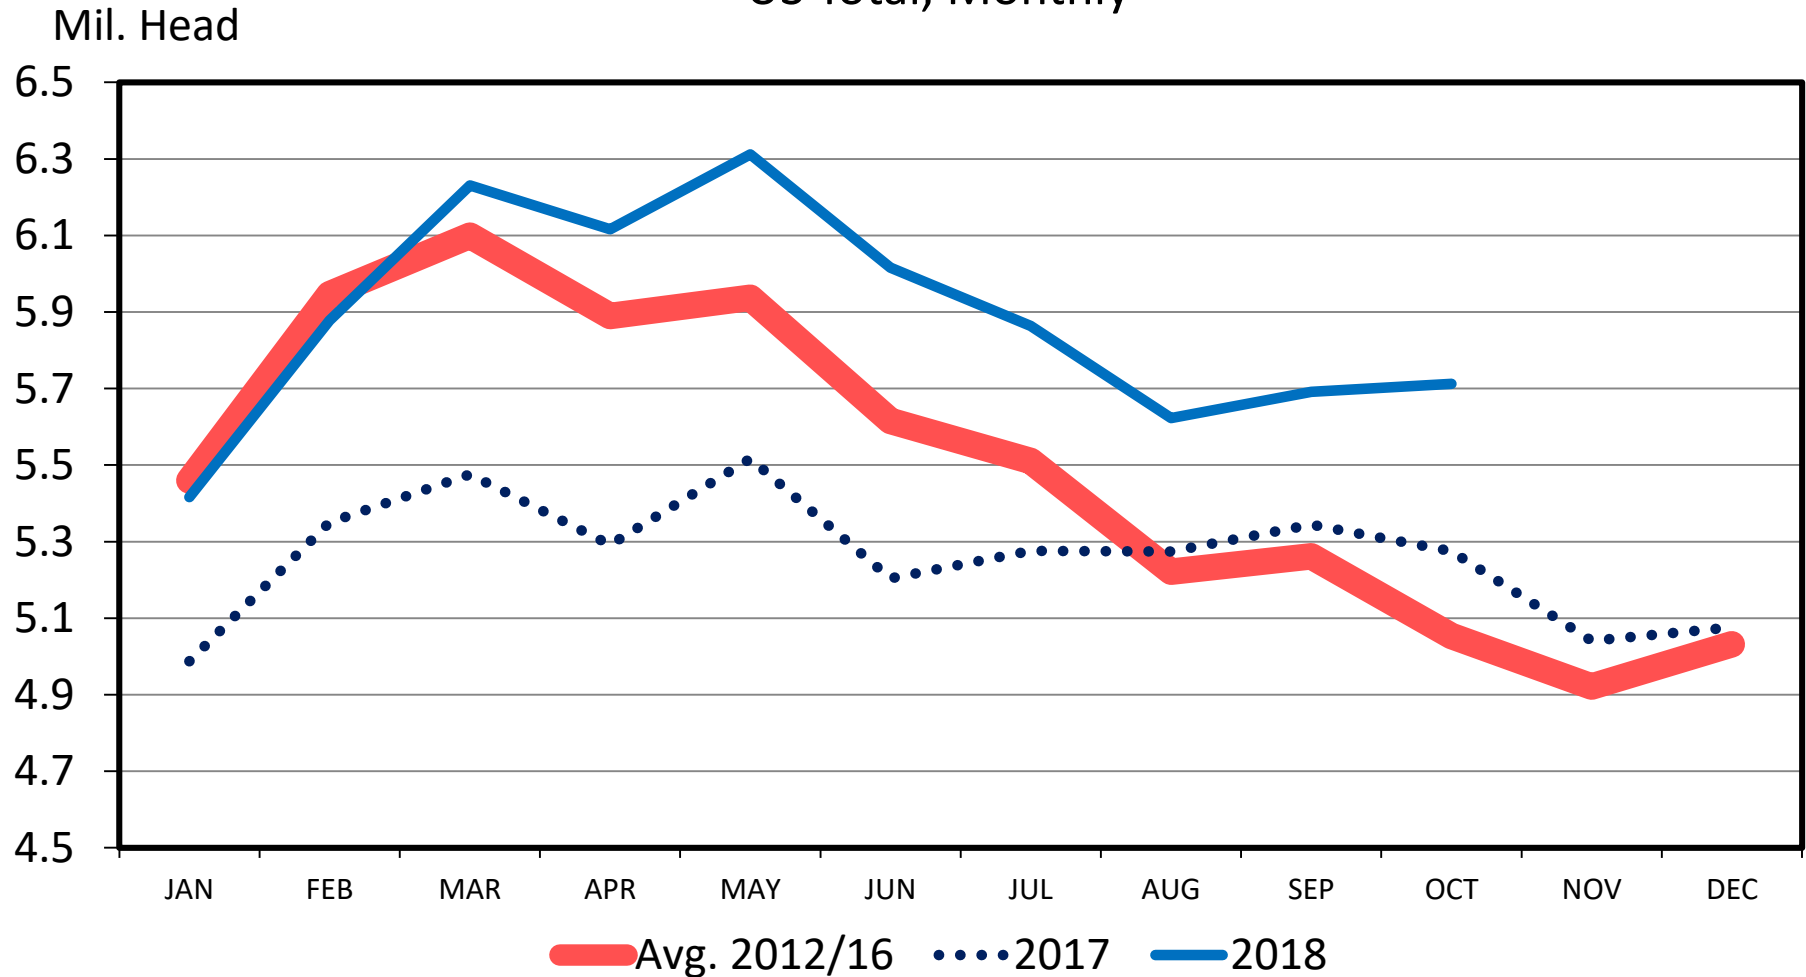

CATTLE ON FEED OVER 90 DAYS

US Total, Monthly

Data Source: USDA-NASS, Compiled by LMIC

Livestock Marketing Information Center

C-N-11
 10/22/18