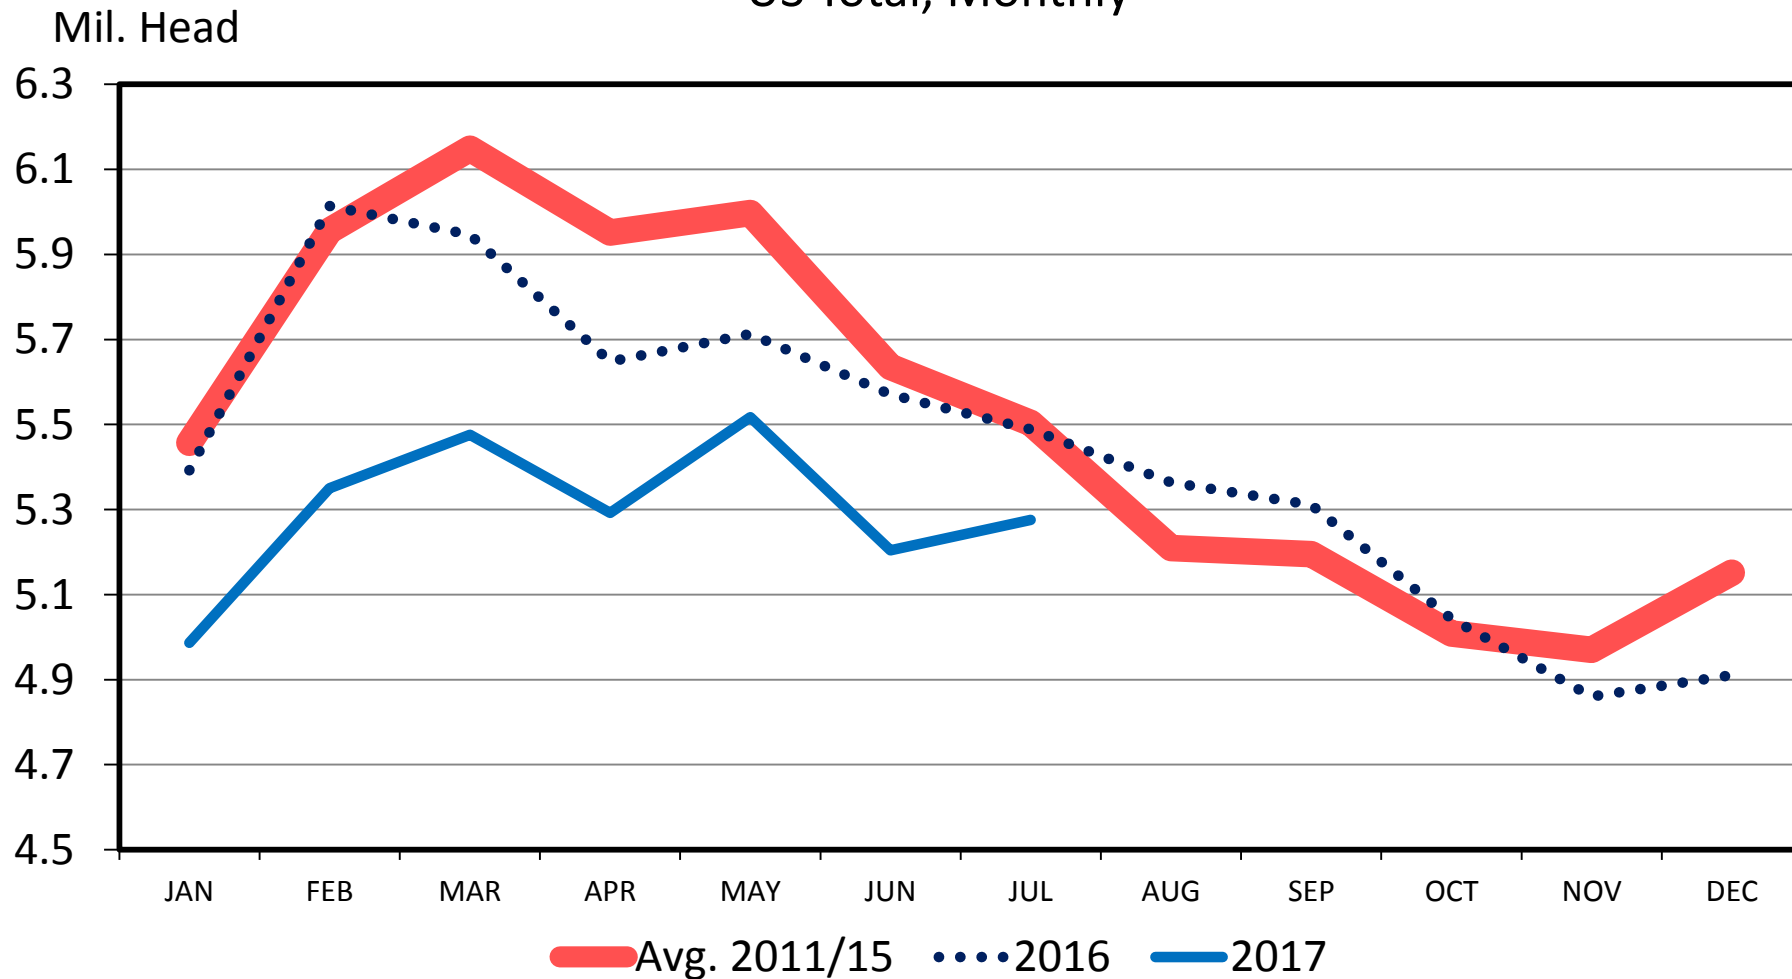

CATTLE ON FEED OVER 90 DAYS

US Total, Monthly

Data Source: USDA-NASS, Compiled by LMIC

Livestock Marketing Information Center

C-N-11
 07/21/17