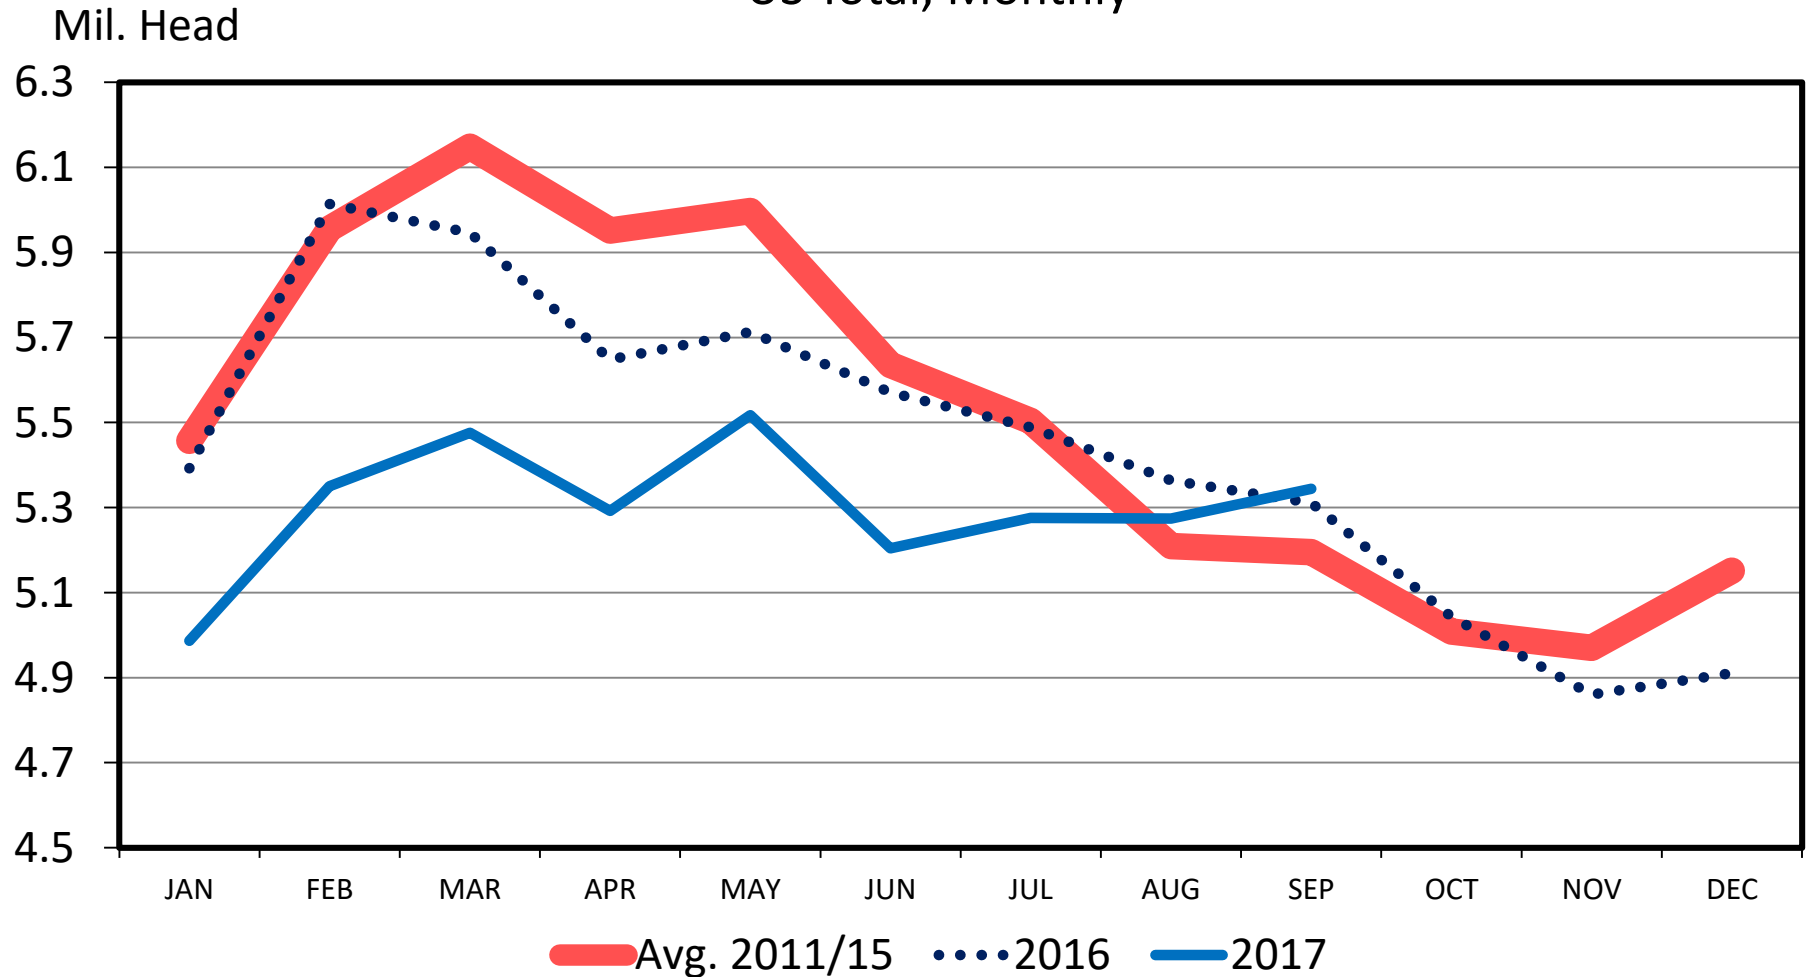

CATTLE ON FEED OVER 90 DAYS

US Total, Monthly

Data Source: USDA-NASS, Compiled by LMIC

Livestock Marketing Information Center

C-N-11
09/22/17