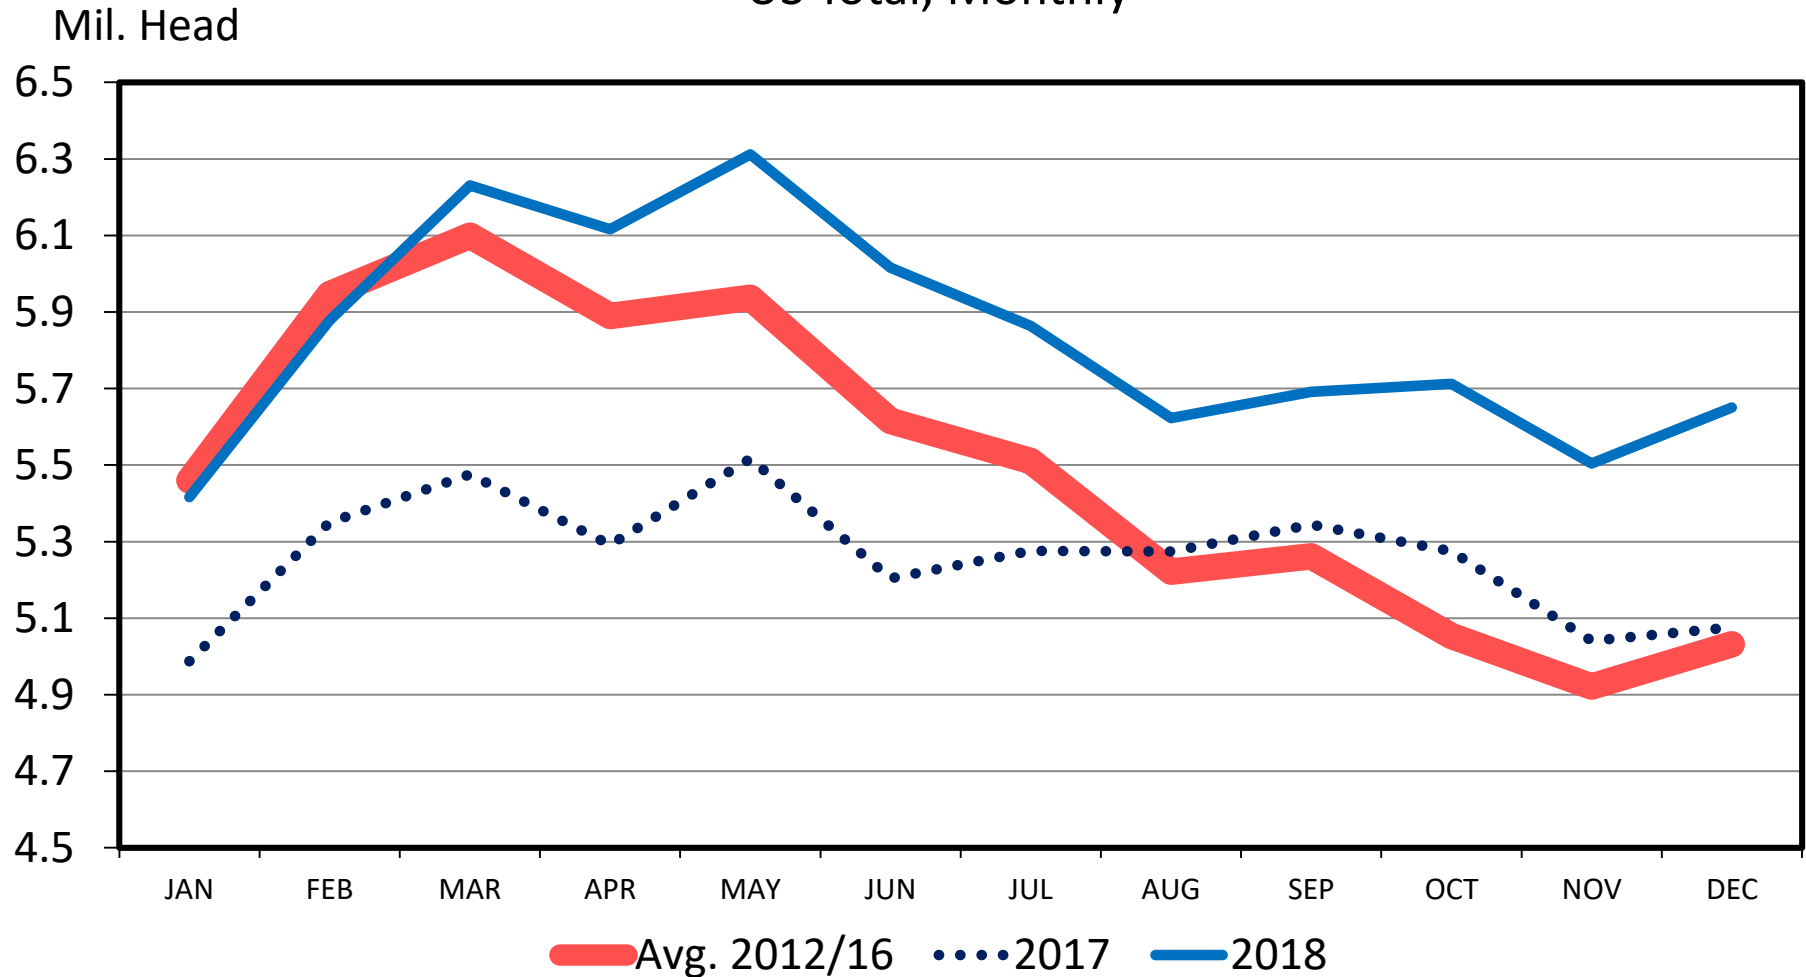

CATTLE ON FEED OVER 90 DAYS

US Total, Monthly

Data Source: USDA-NASS, Compiled by LMIC

Livestock Marketing Information Center

C-N-11
12/20/18