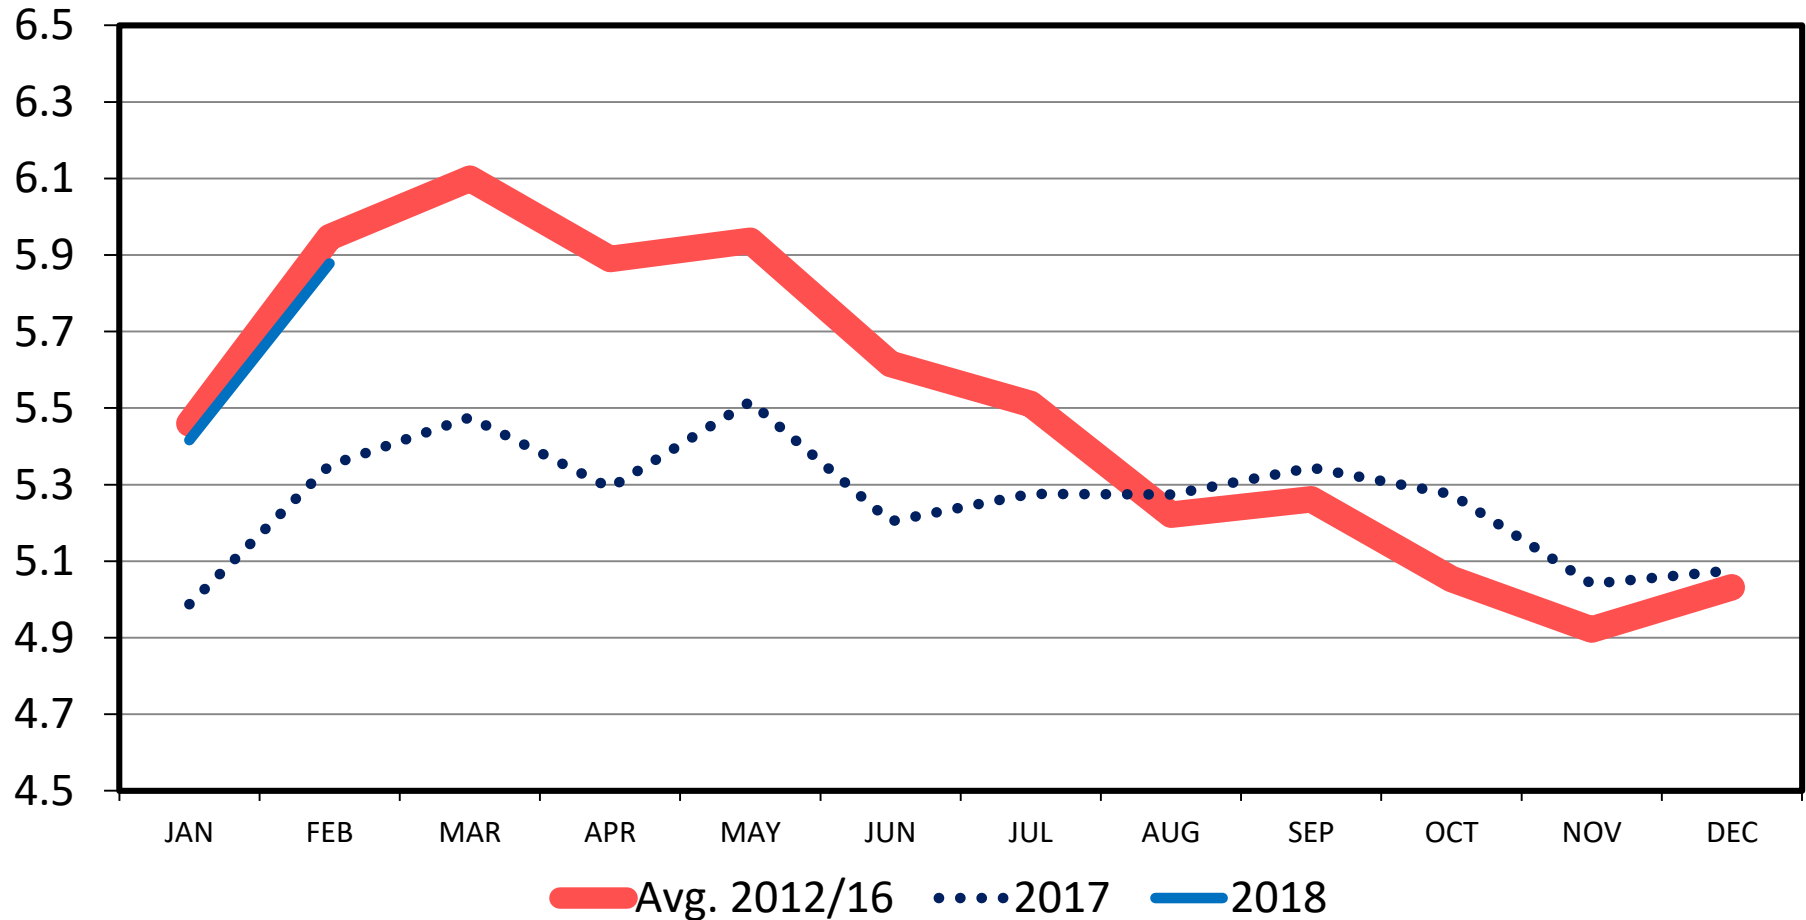

CATTLE ON FEED OVER 90 DAYS

US Total, Monthly

Mil. Head

Data Source: USDA-NASS, Compiled by LMIC

Livestock Marketing Information Center

C-N-11
 02/23/18