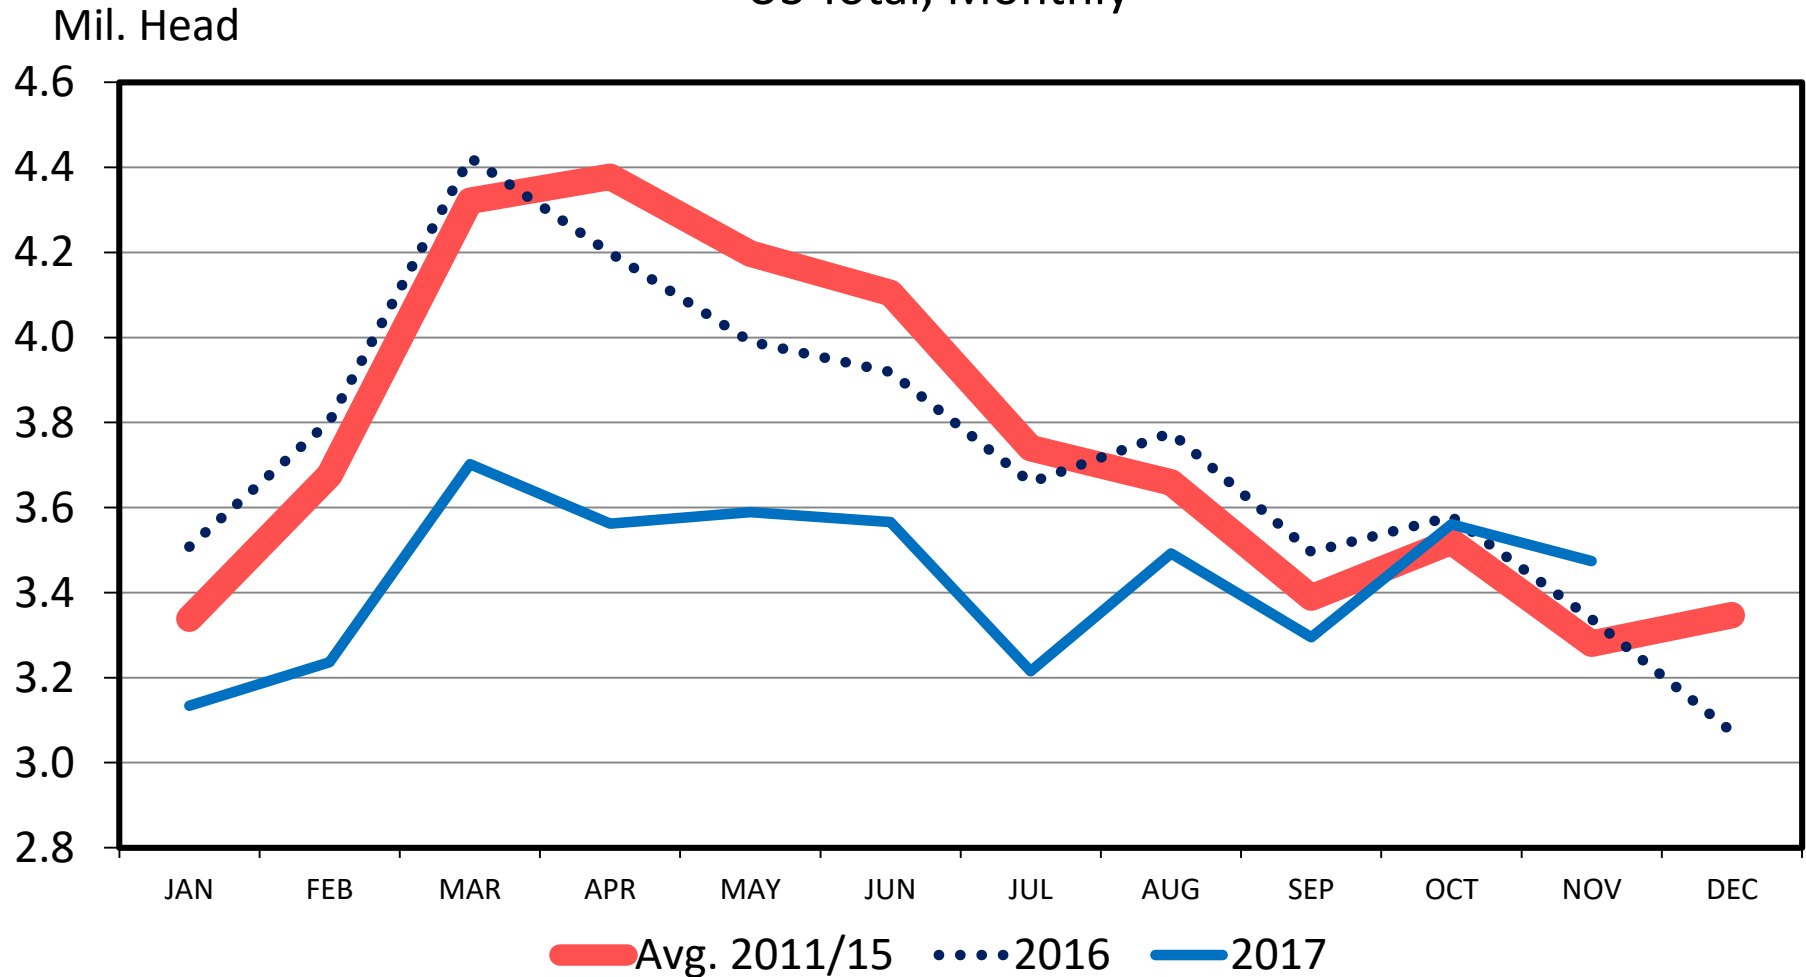

CATTLE ON FEED OVER 120 DAYS

US Total, Monthly

Data Source: USDA-NASS, Compiled by LMIC

Livestock Marketing Information Center

C-N-12
 11/19/17