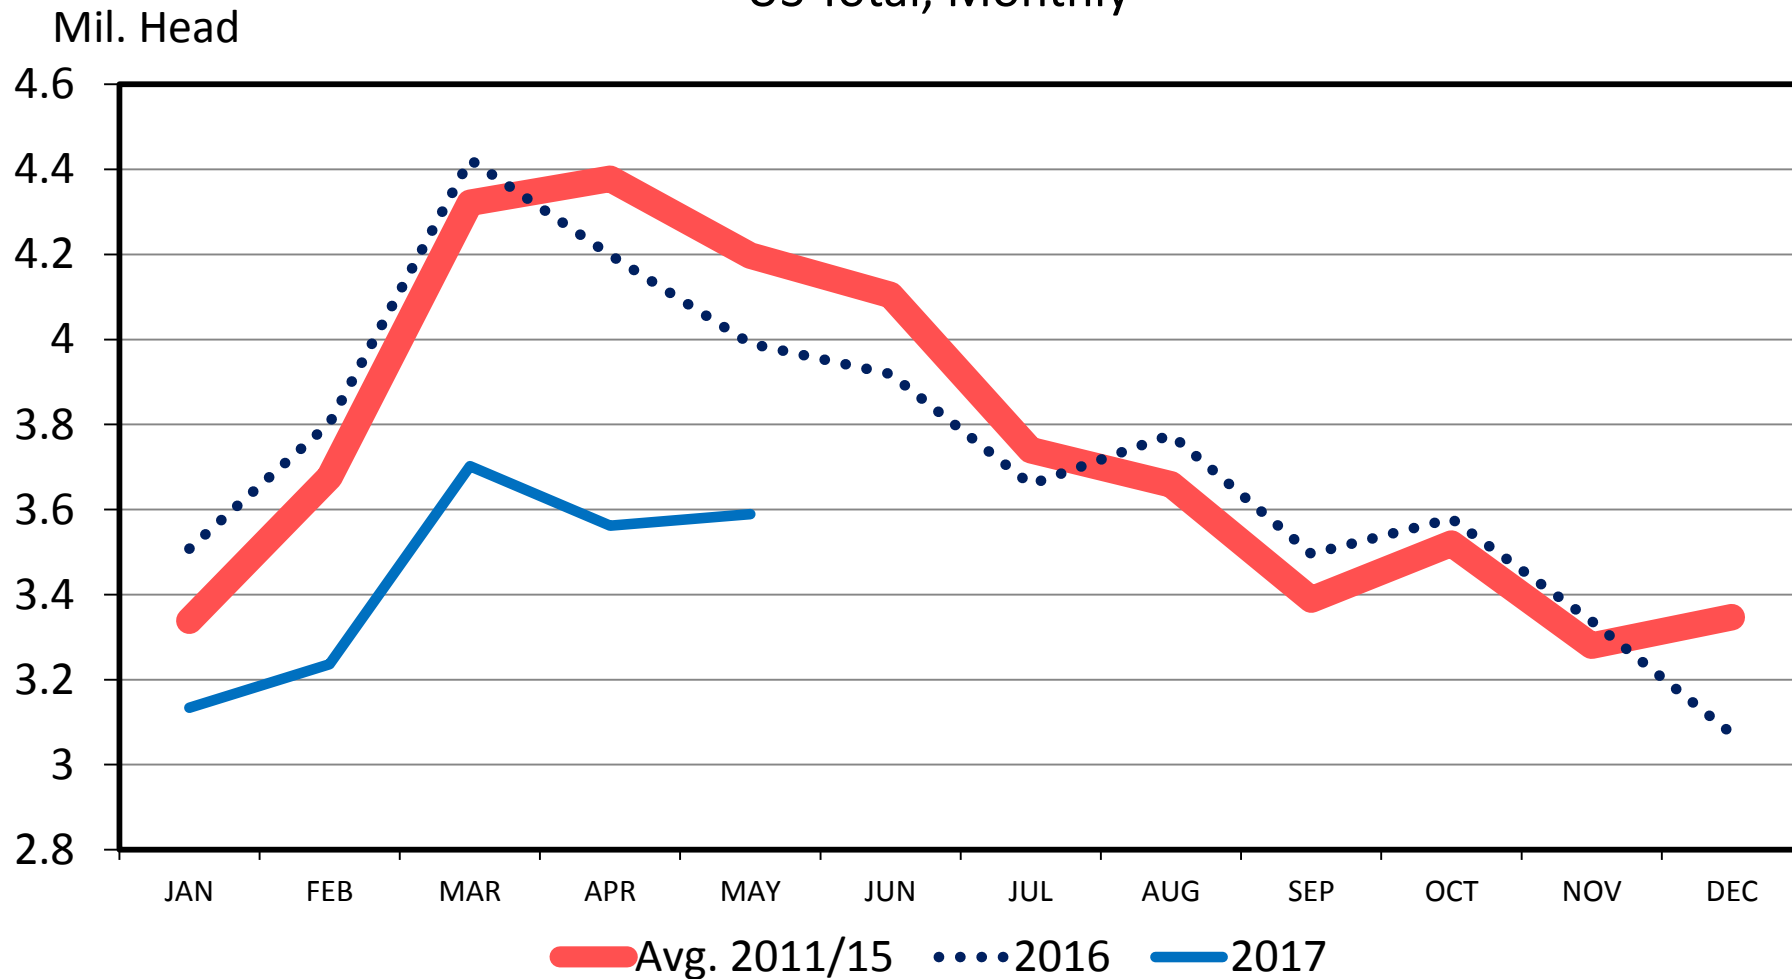

CATTLE ON FEED OVER 120 DAYS

US Total, Monthly

Data Source: USDA-NASS, Compiled by LMIC

Livestock Marketing Information Center

C-N-12
04/21/17