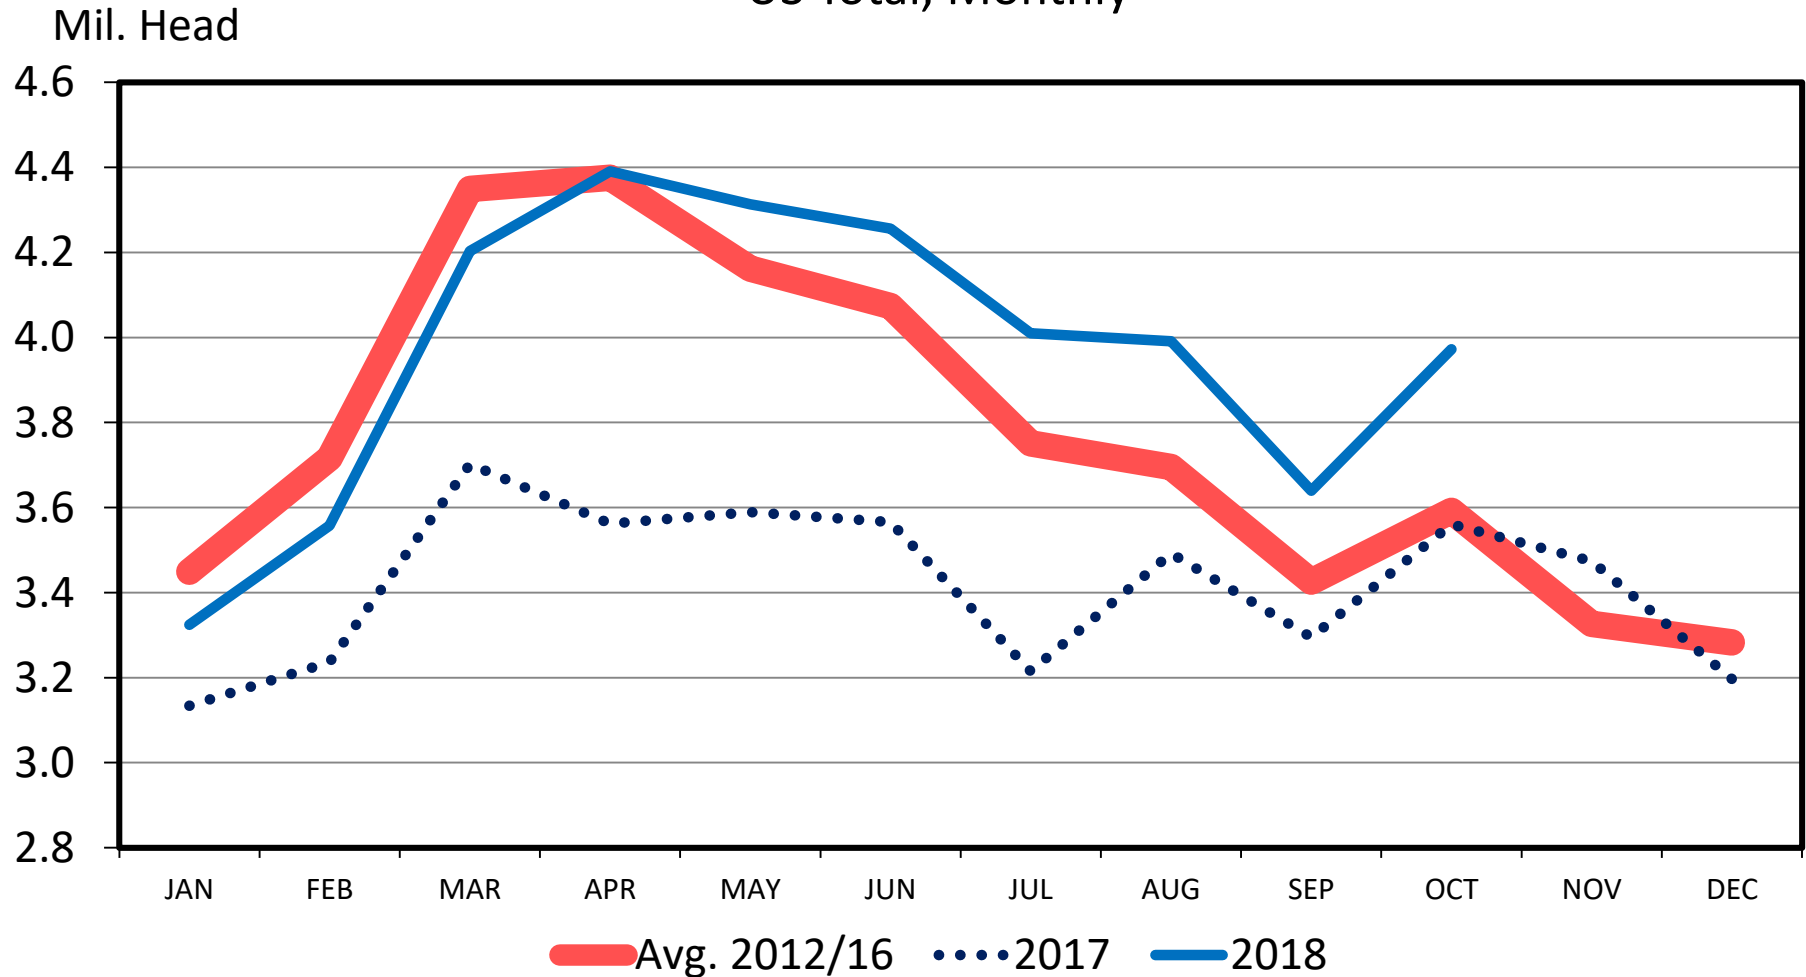

CATTLE ON FEED OVER 120 DAYS

US Total, Monthly

Data Source: USDA-NASS, Compiled by LMIC

Livestock Marketing Information Center

C-N-12
10/22/18