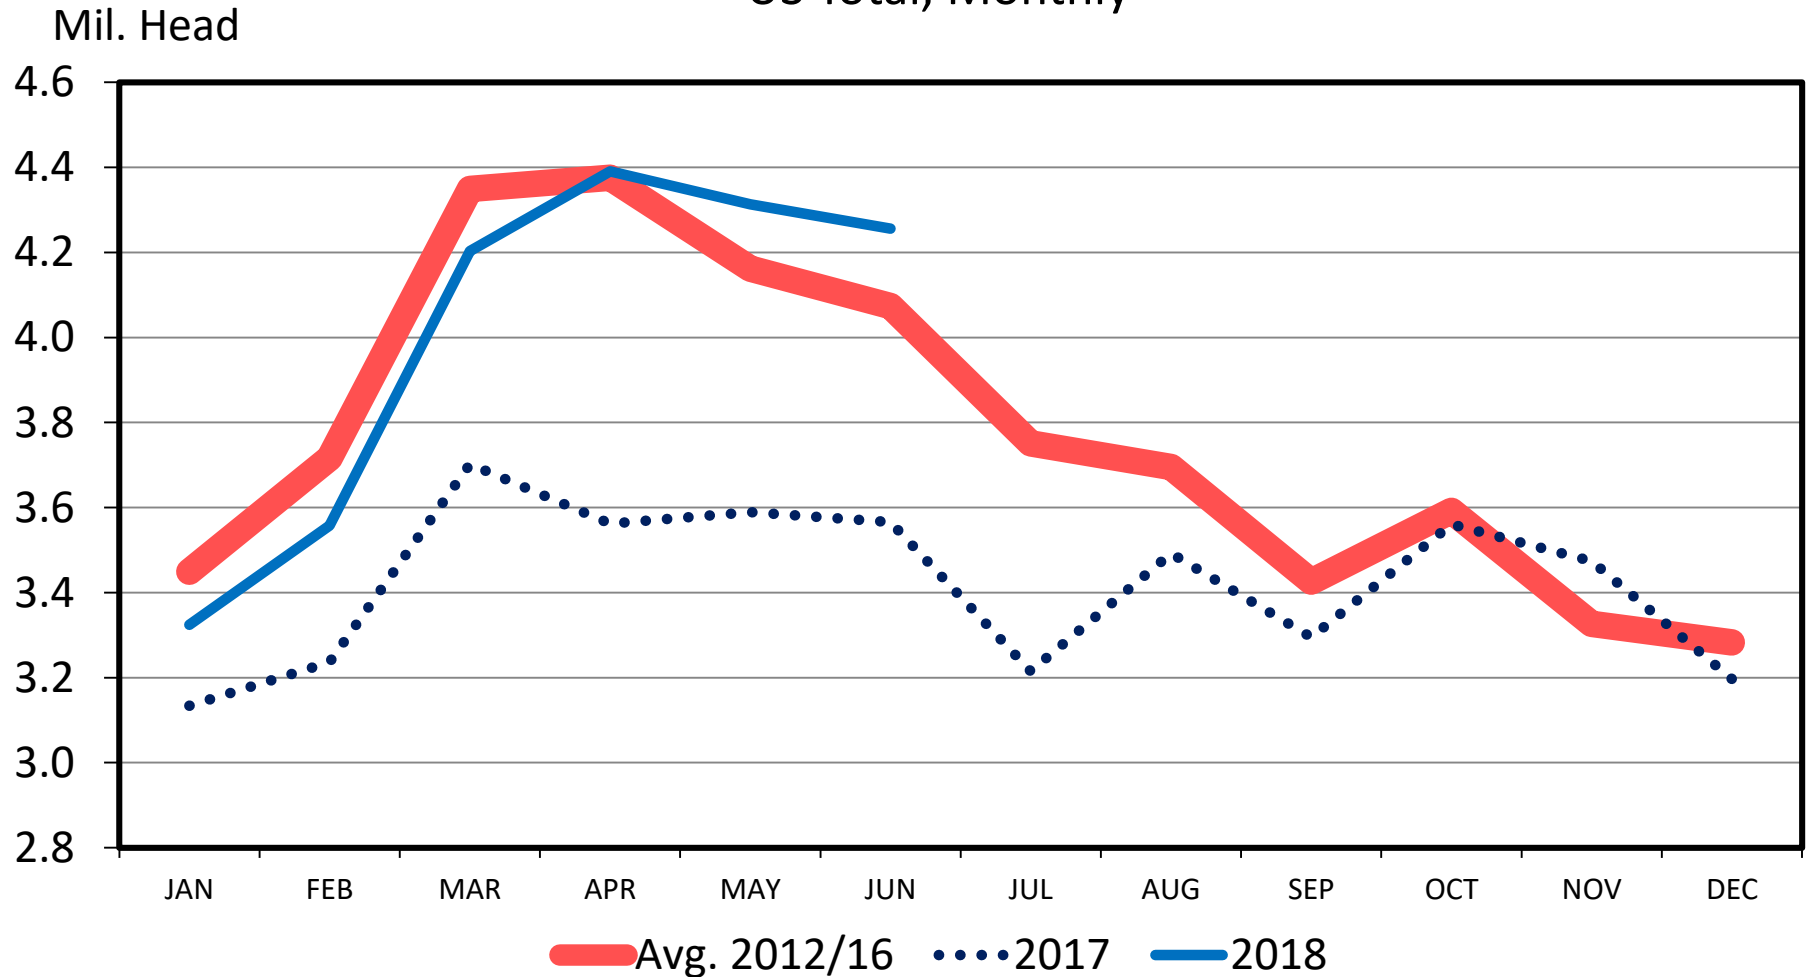

CATTLE ON FEED OVER 120 DAYS

US Total, Monthly

Data Source: USDA-NASS, Compiled by LMIC

Livestock Marketing Information Center

C-N-12
06/22/18