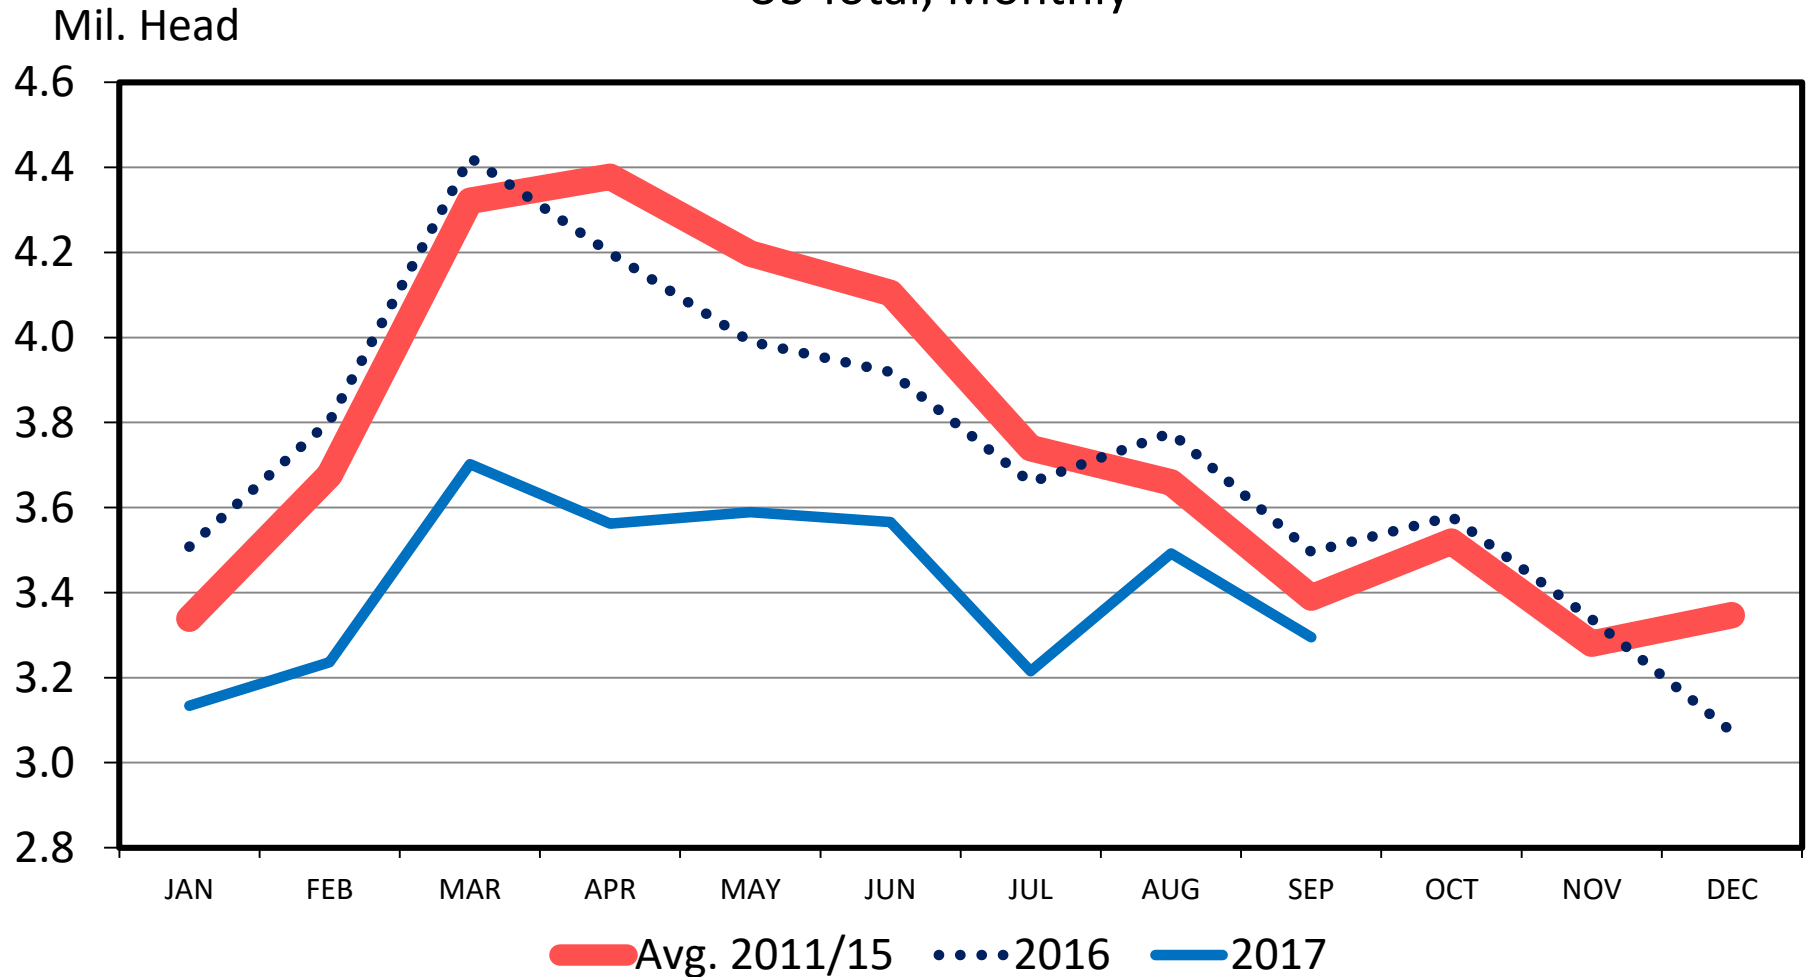

CATTLE ON FEED OVER 120 DAYS

US Total, Monthly

Data Source: USDA-NASS, Compiled by LMIC

Livestock Marketing Information Center

C-N-12
 09/22/17