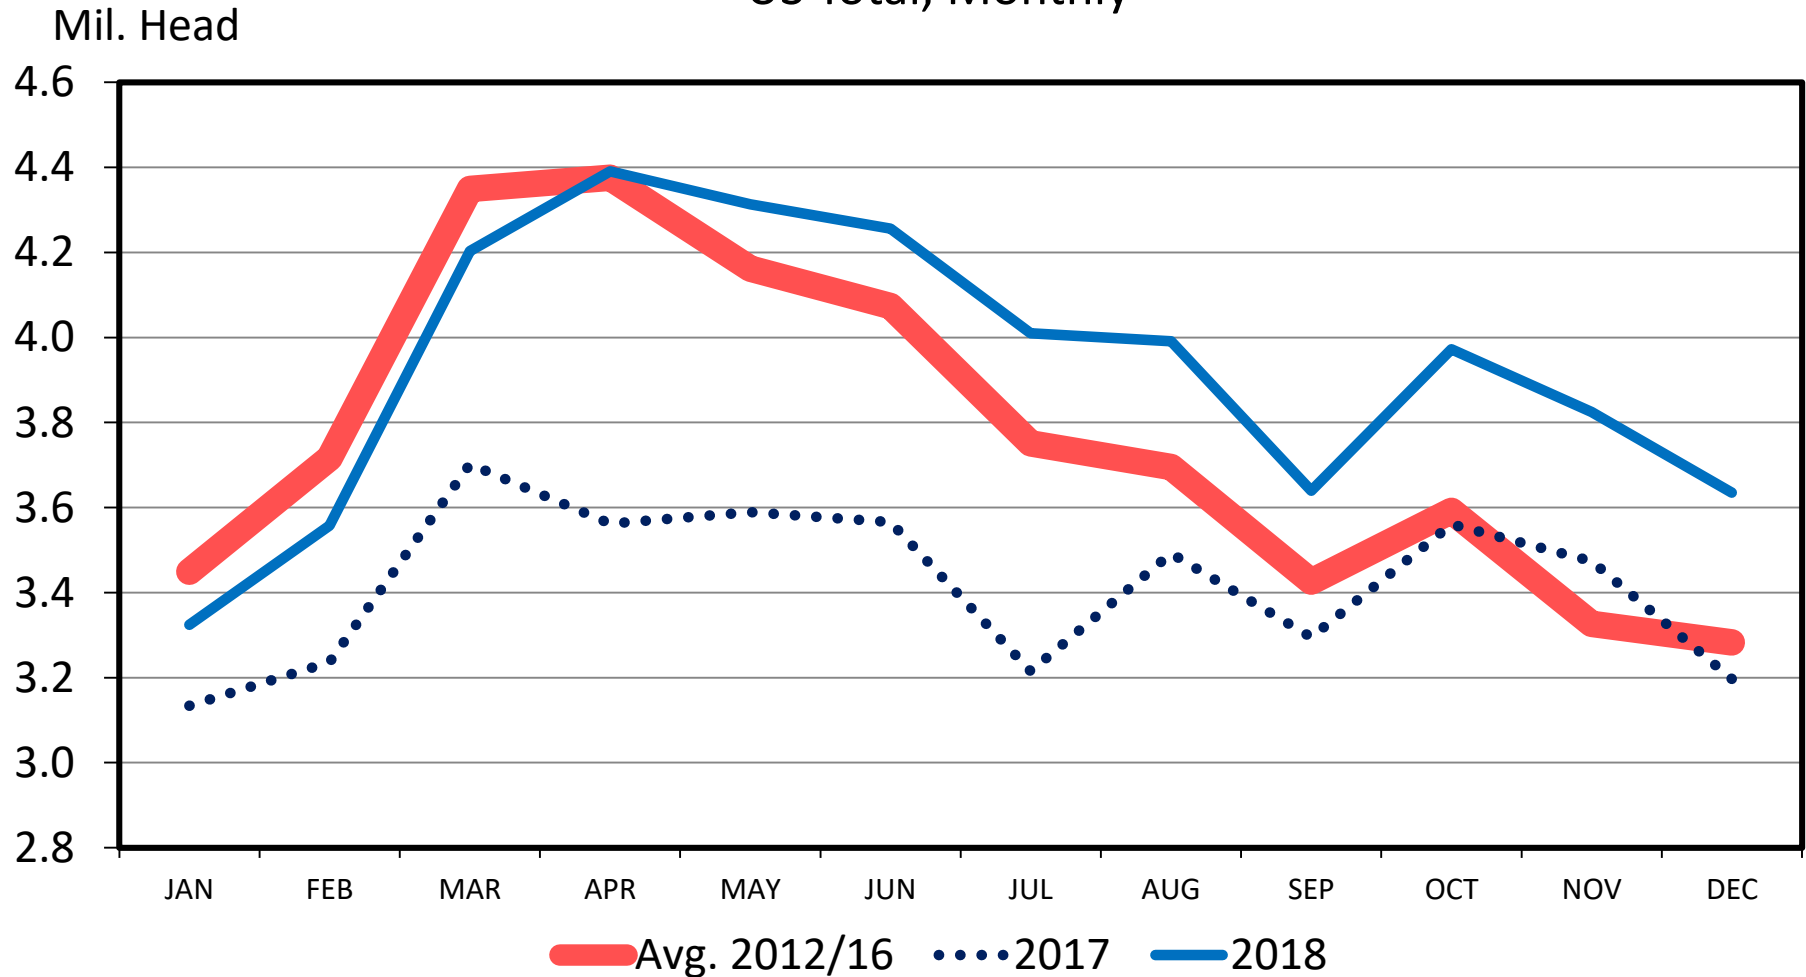

CATTLE ON FEED OVER 120 DAYS

US Total, Monthly

Data Source: USDA-NASS, Compiled by LMIC

Livestock Marketing Information Center

C-N-12
 12/20/18