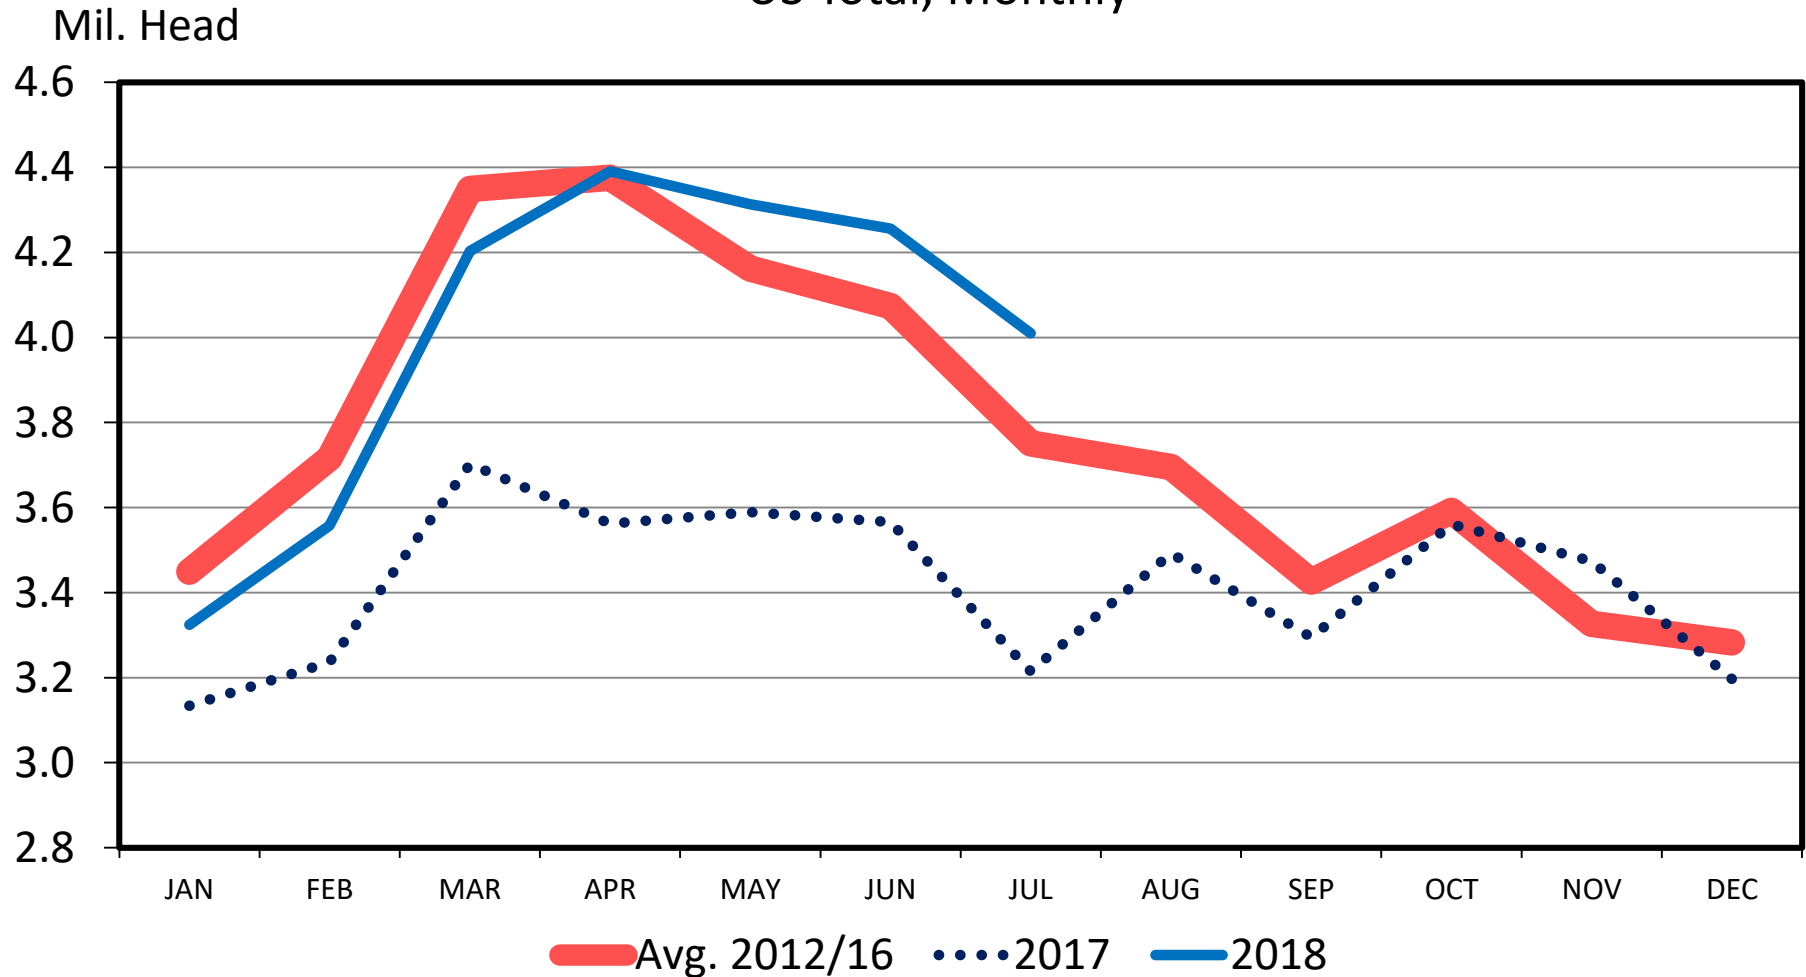

CATTLE ON FEED OVER 120 DAYS

US Total, Monthly

Data Source: USDA-NASS, Compiled by LMIC

Livestock Marketing Information Center

C-N-12
 07/20/18