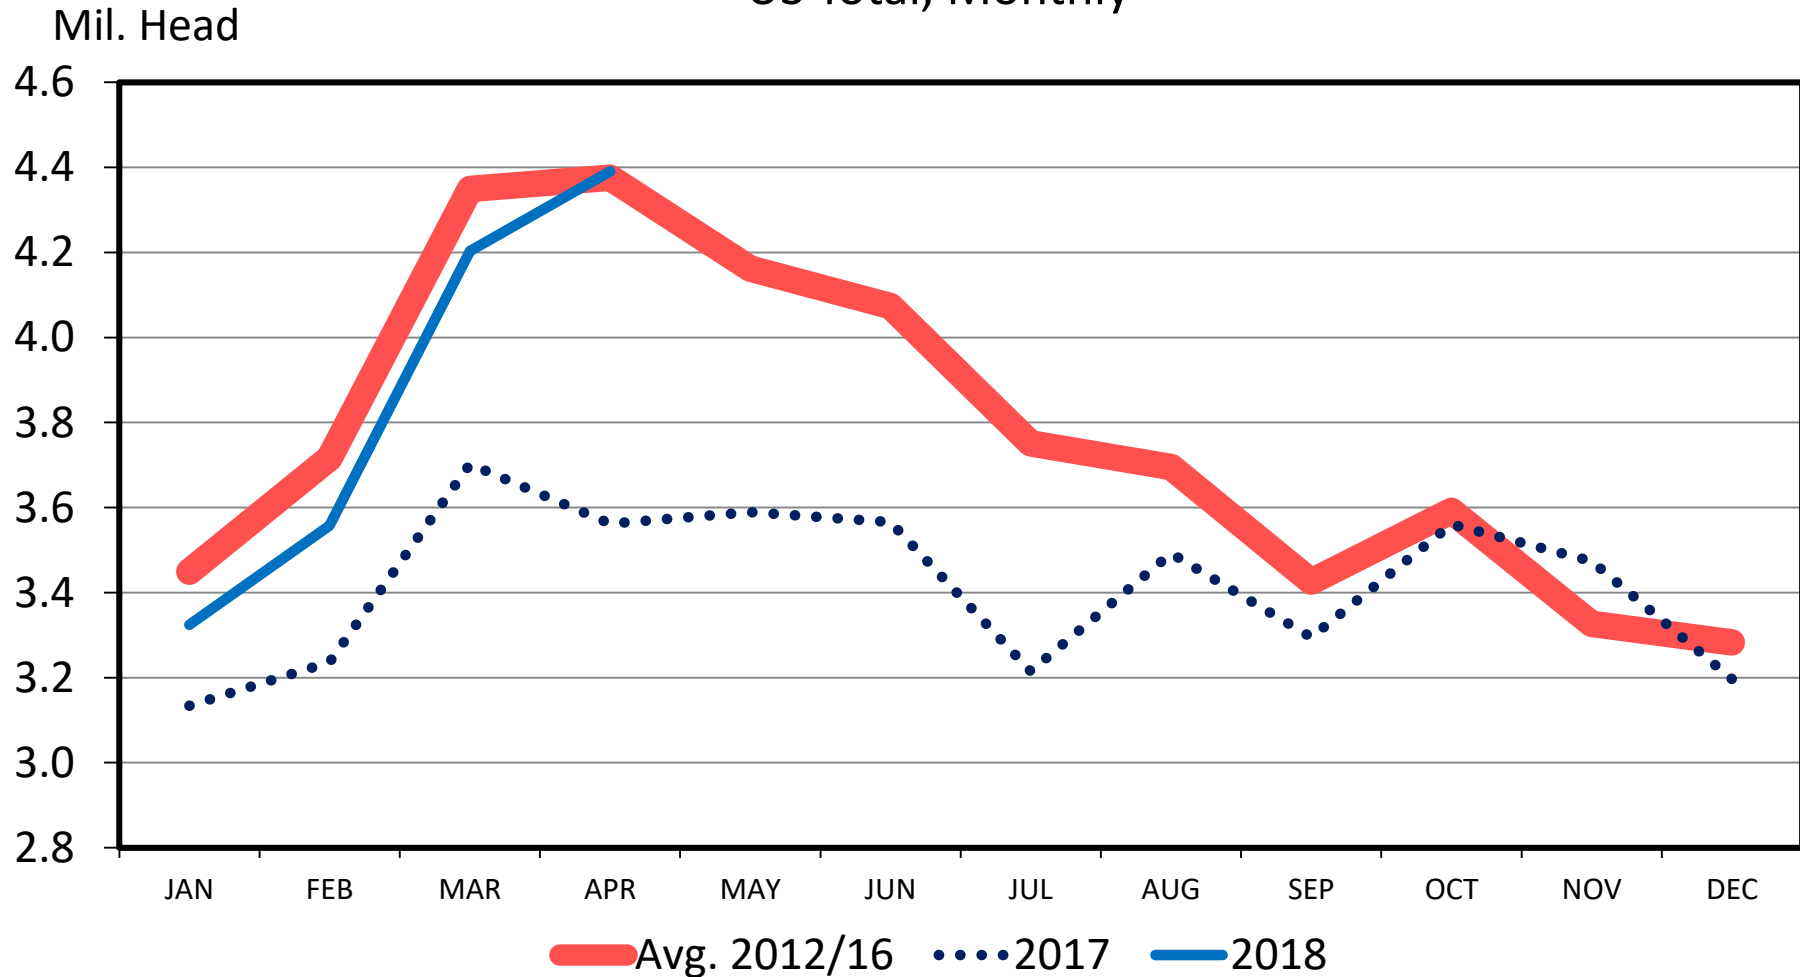

CATTLE ON FEED OVER 120 DAYS

US Total, Monthly

Data Source: USDA-NASS, Compiled by LMIC

Livestock Marketing Information Center

C-N-12
04/20/18