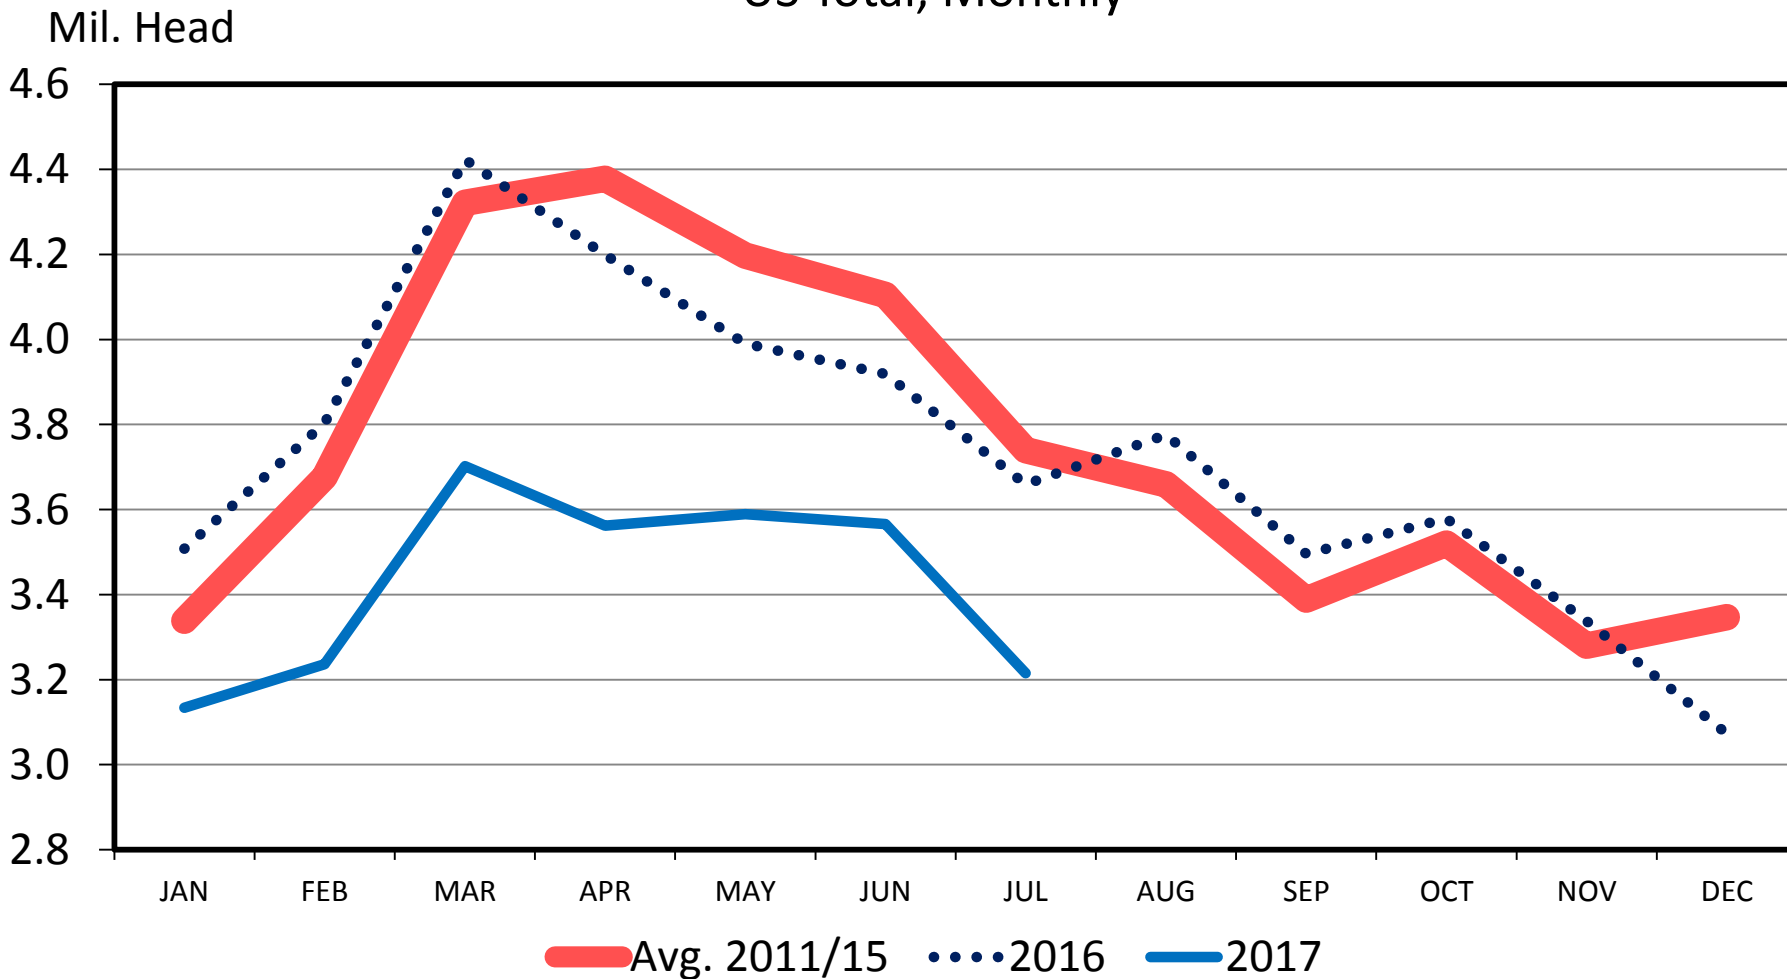

CATTLE ON FEED OVER 120 DAYS

US Total, Monthly

Data Source: USDA-NASS, Compiled by LMIC

Livestock Marketing Information Center

C-N-12
 07/21/17