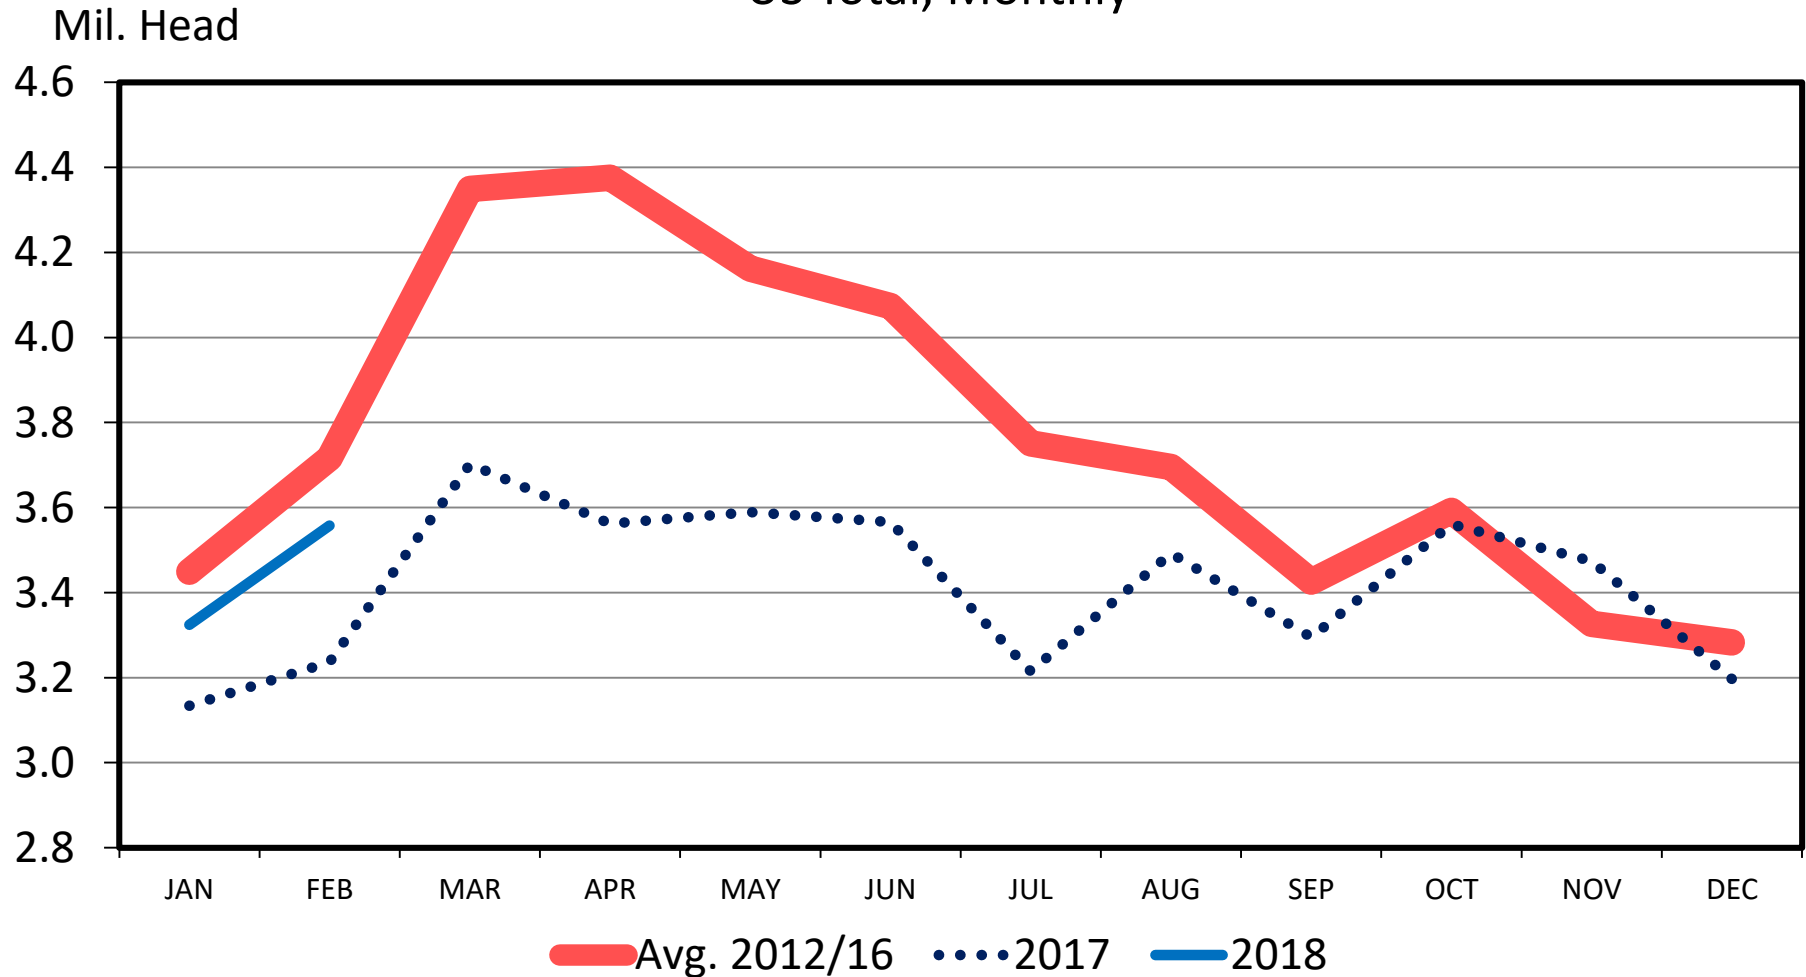

CATTLE ON FEED OVER 120 DAYS

US Total, Monthly

Data Source: USDA-NASS, Compiled by LMIC

Livestock Marketing Information Center

C-N-12
02/23/18