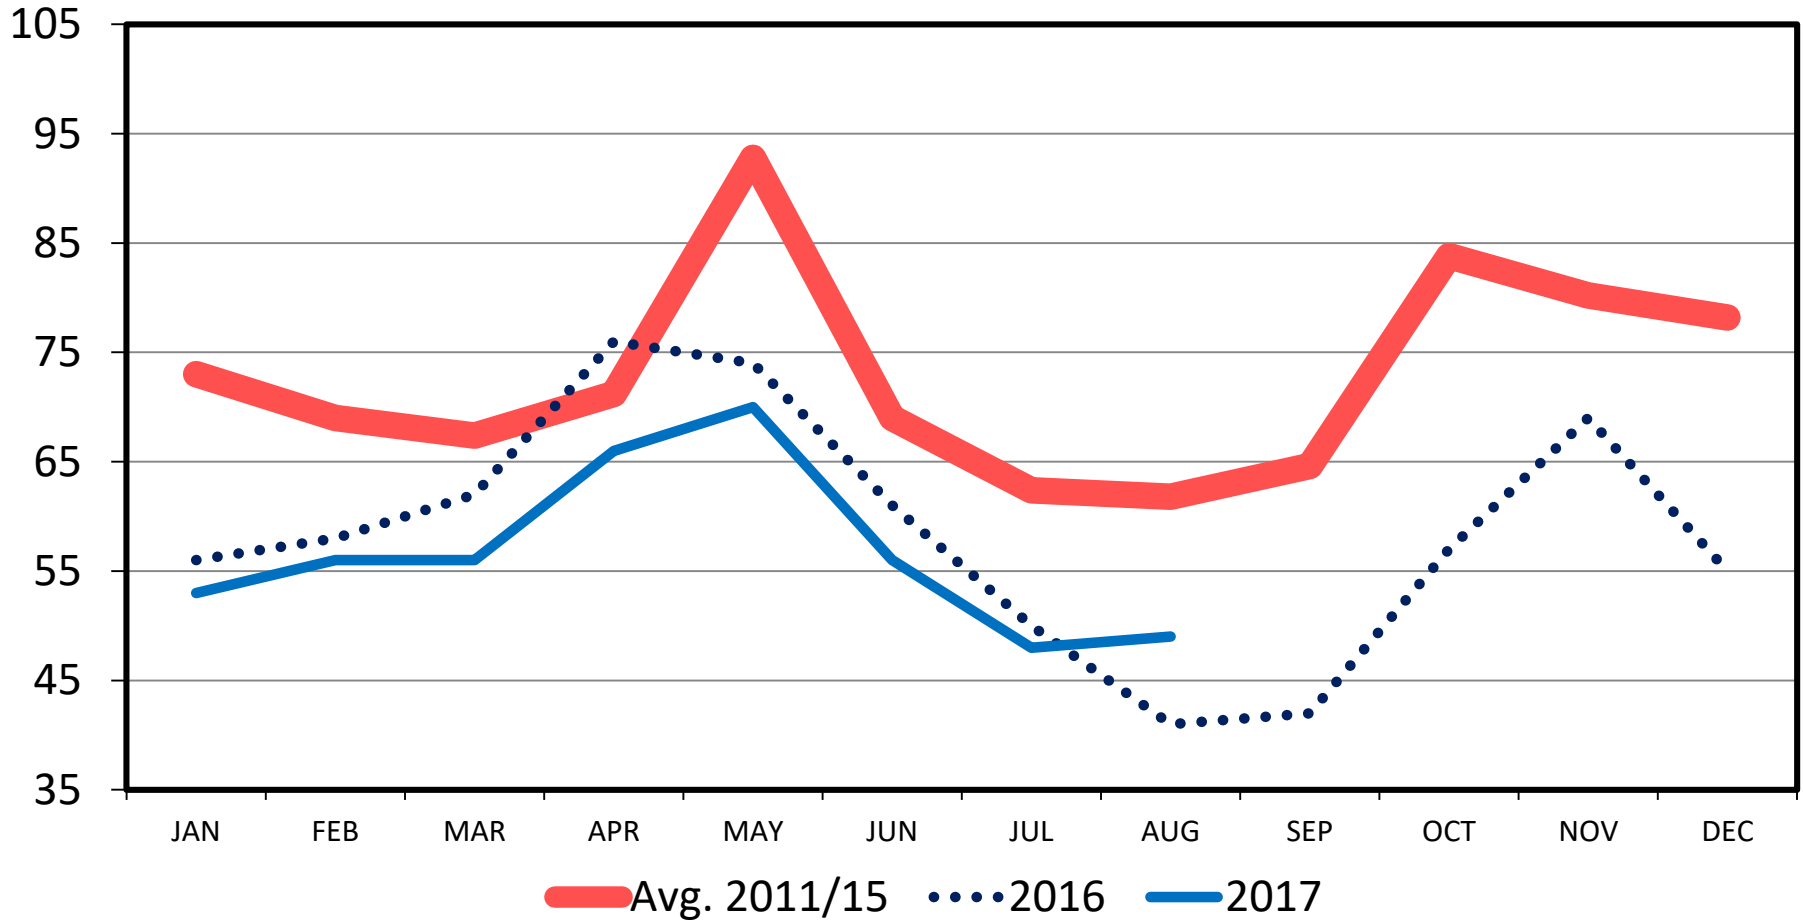

OTHER DISAPPEARANCE

US Total, Monthly

Thou. Head

Data Source: USDA-NASS

Livestock Marketing Information Center

C-N-19
 09/22/17