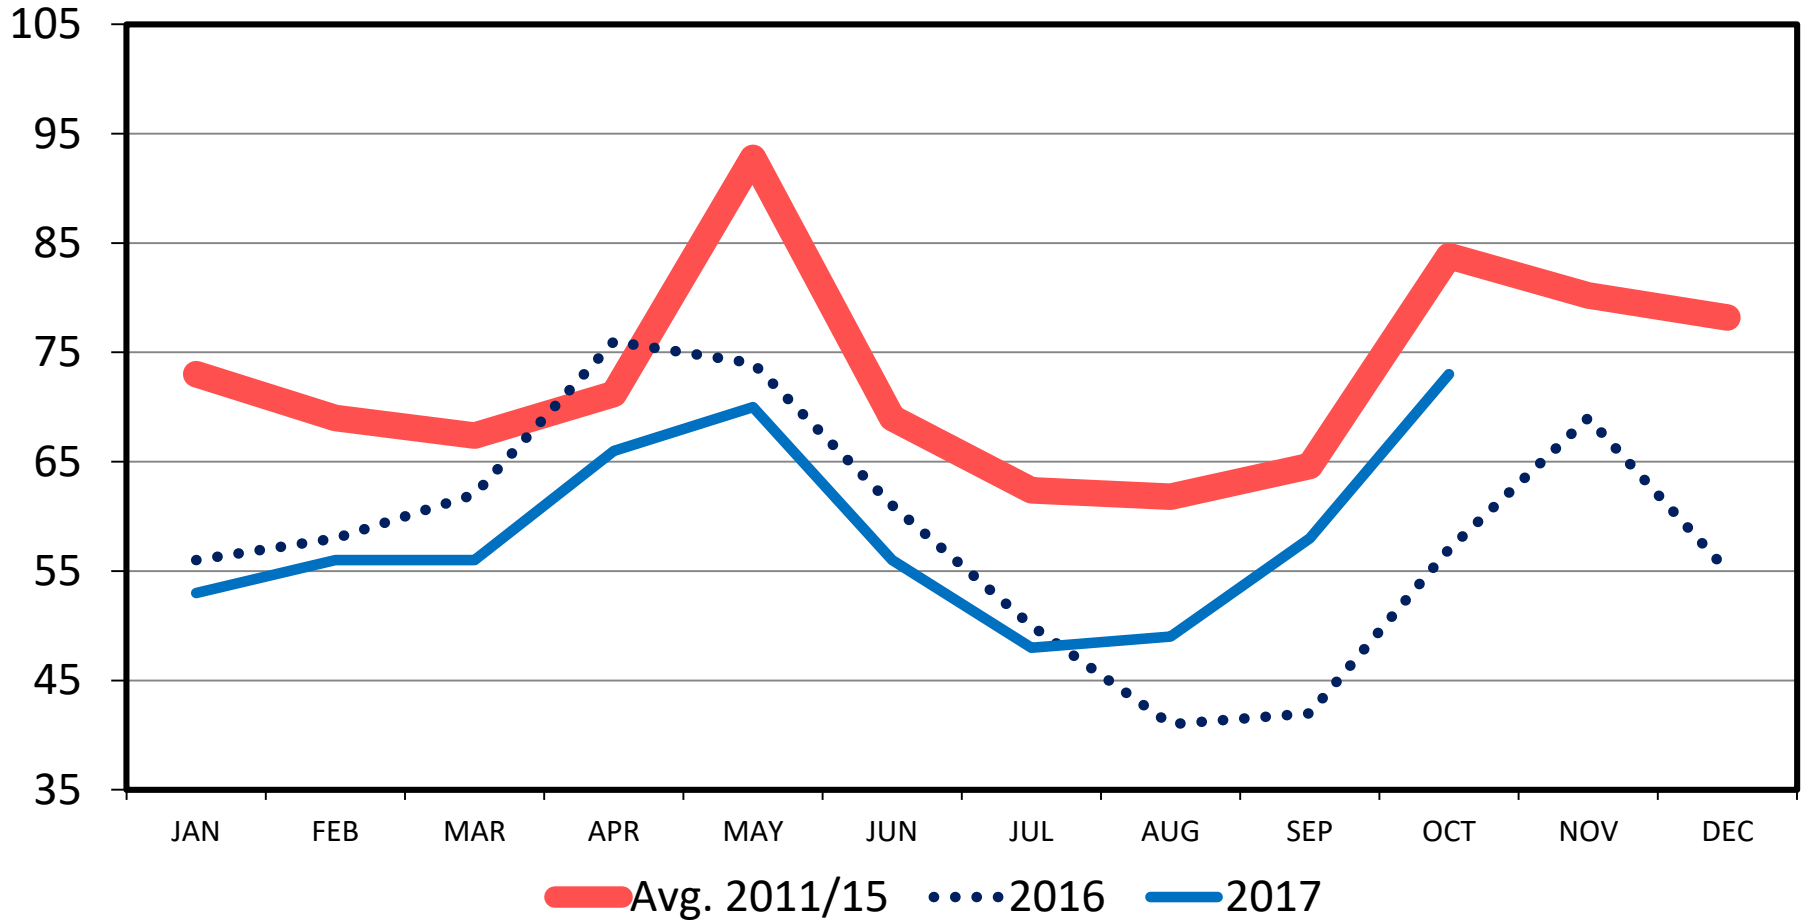

# OTHER DISAPPEARANCE

US Total, Monthly

Thou. Head

Data Source: USDA-NASS

Livestock Marketing Information Center

C-N-19  
 11/19/17