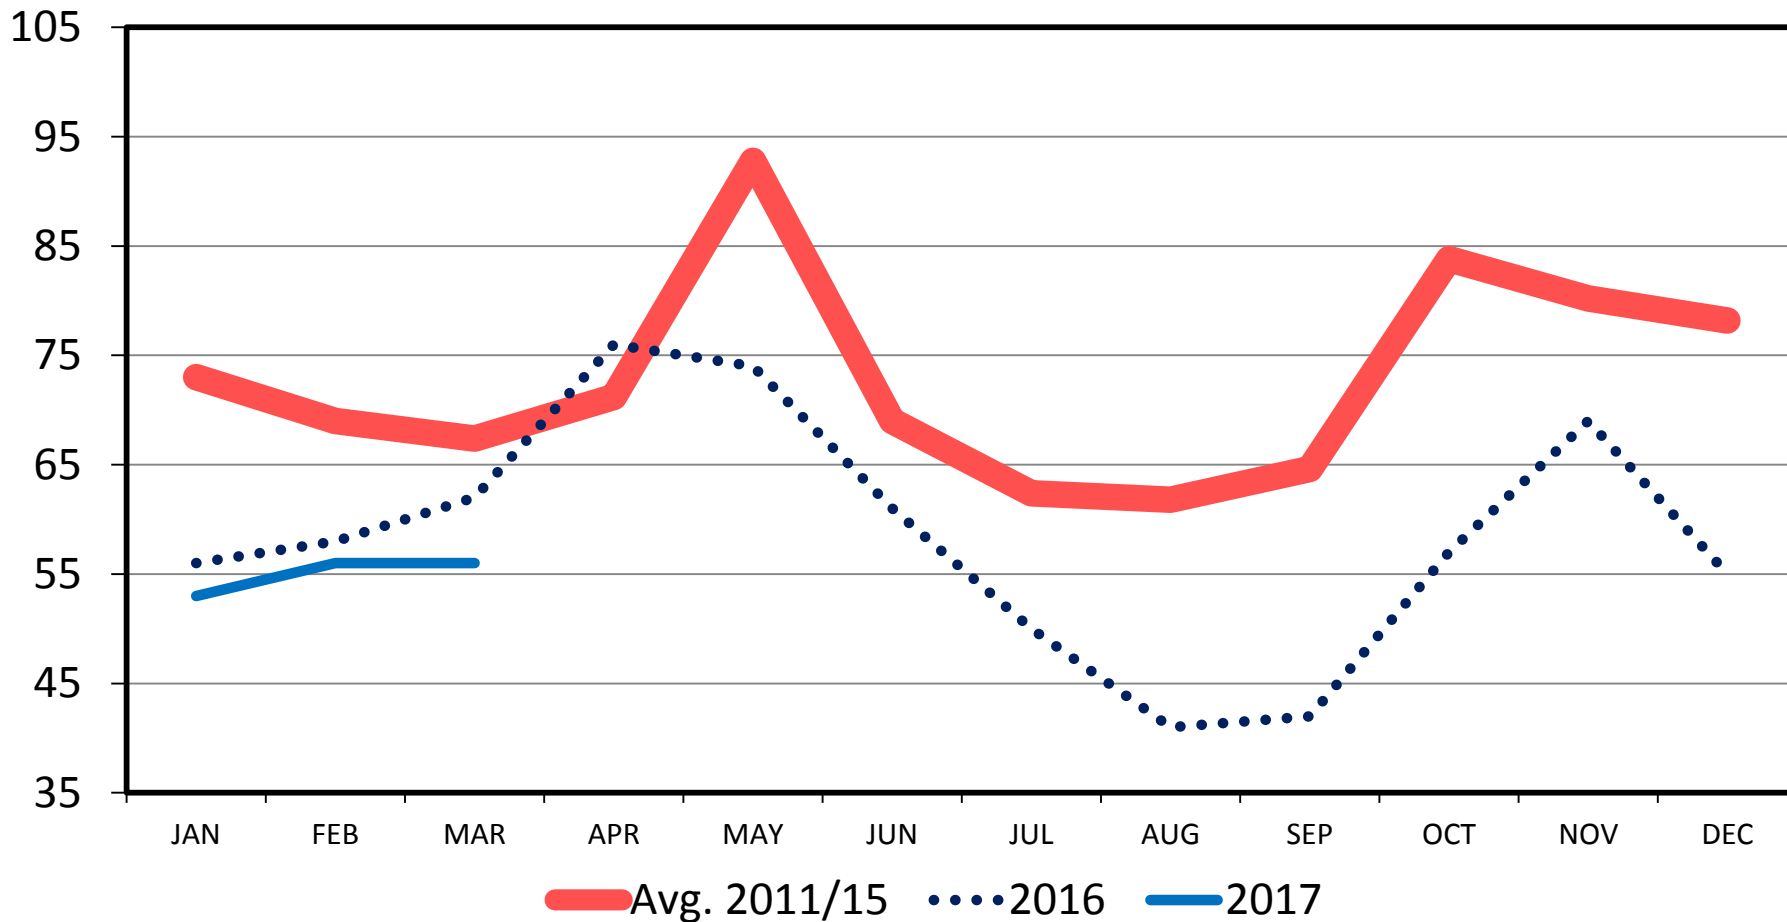

OTHER DISAPPEARANCE

US Total, Monthly

Thou. Head

Data Source: USDA-NASS

Livestock Marketing Information Center

C-N-19
 04/21/17