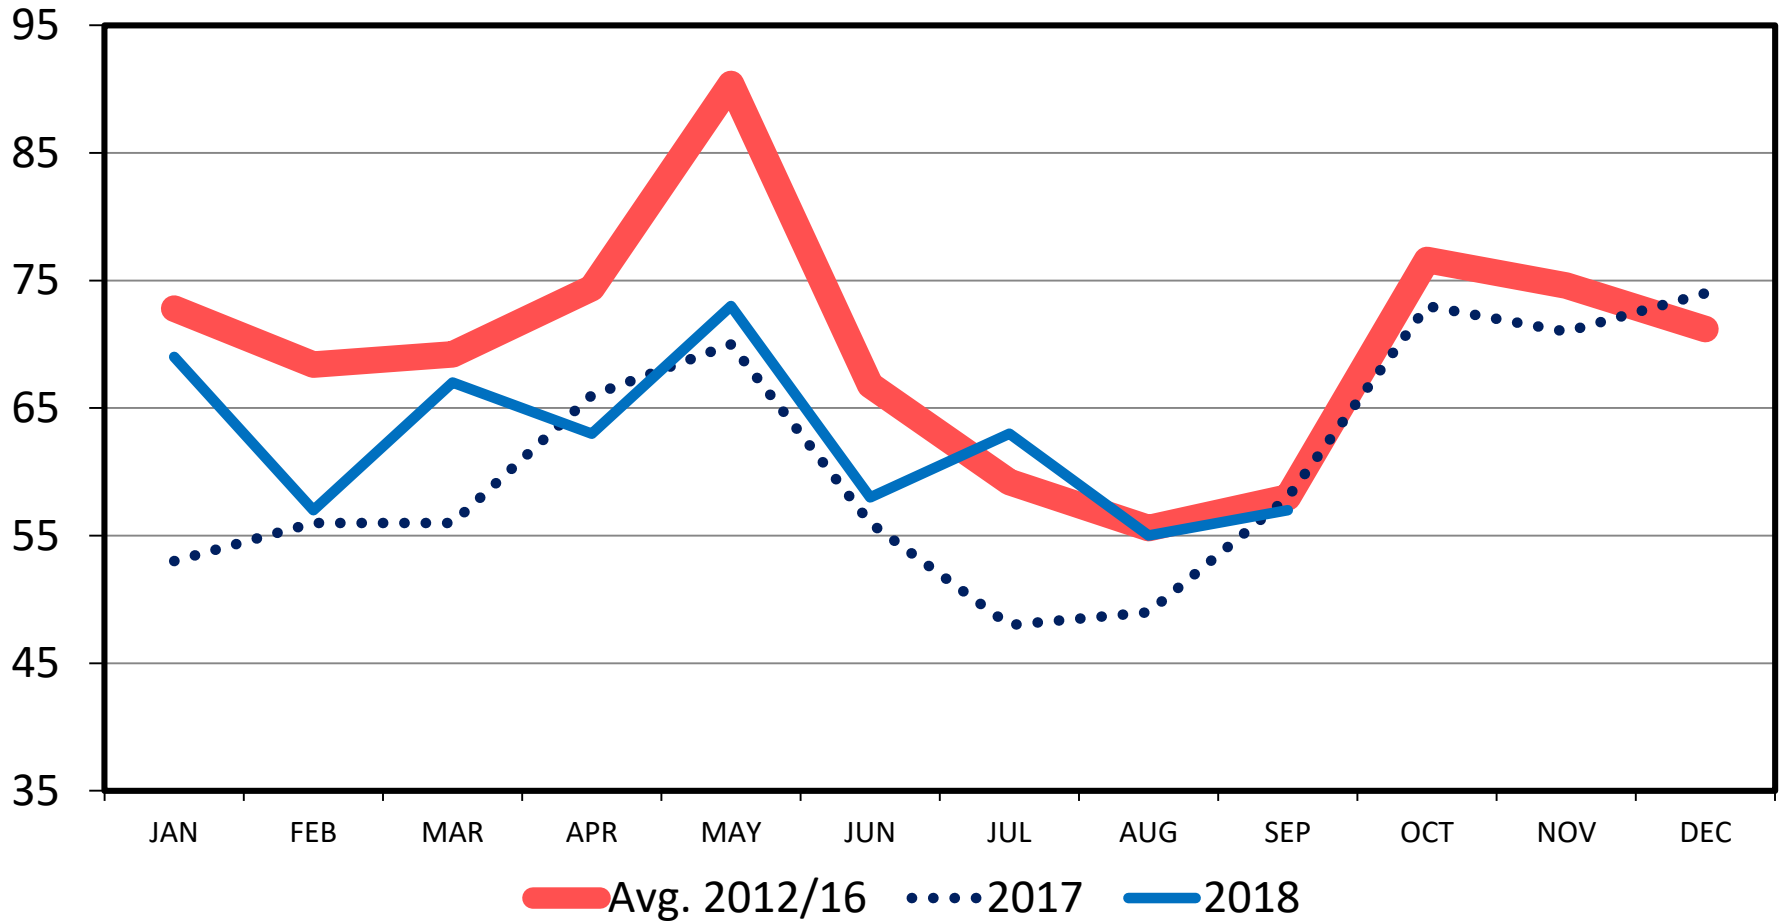

OTHER DISAPPEARANCE

US Total, Monthly

Thou. Head

Data Source: USDA-NASS

Livestock Marketing Information Center

C-N-19
 10/22/18