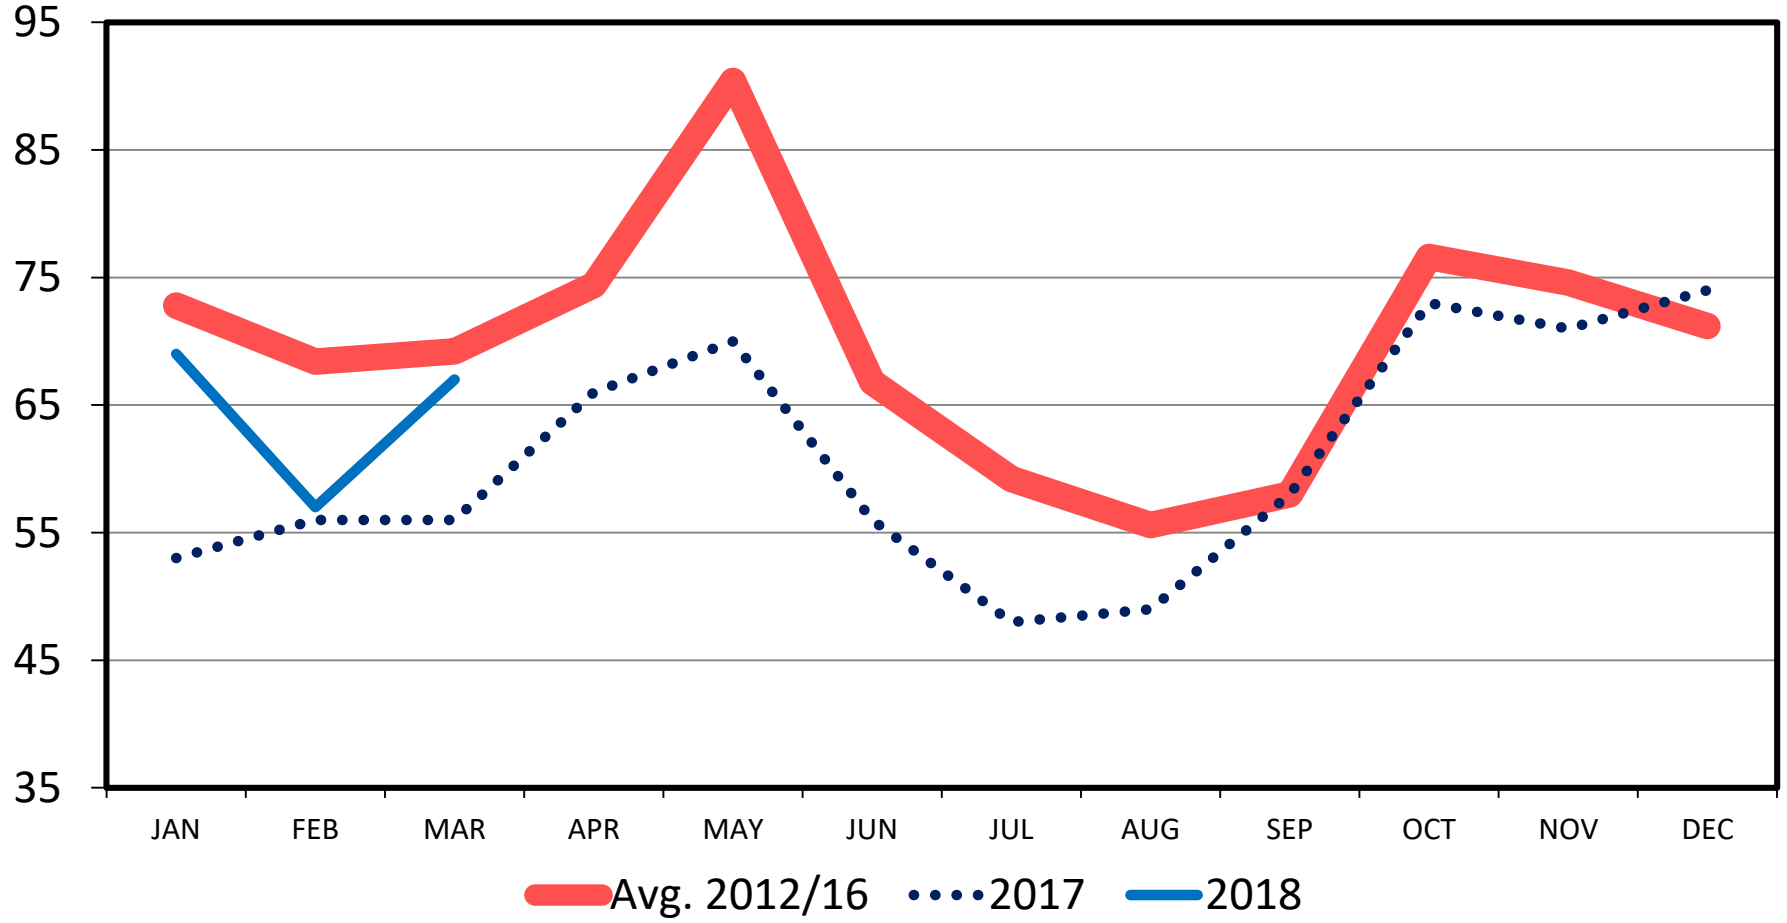

# OTHER DISAPPEARANCE

## US Total, Monthly

Thou. Head

Data Source: USDA-NASS

Livestock Marketing Information Center

C-N-19  
04/20/18