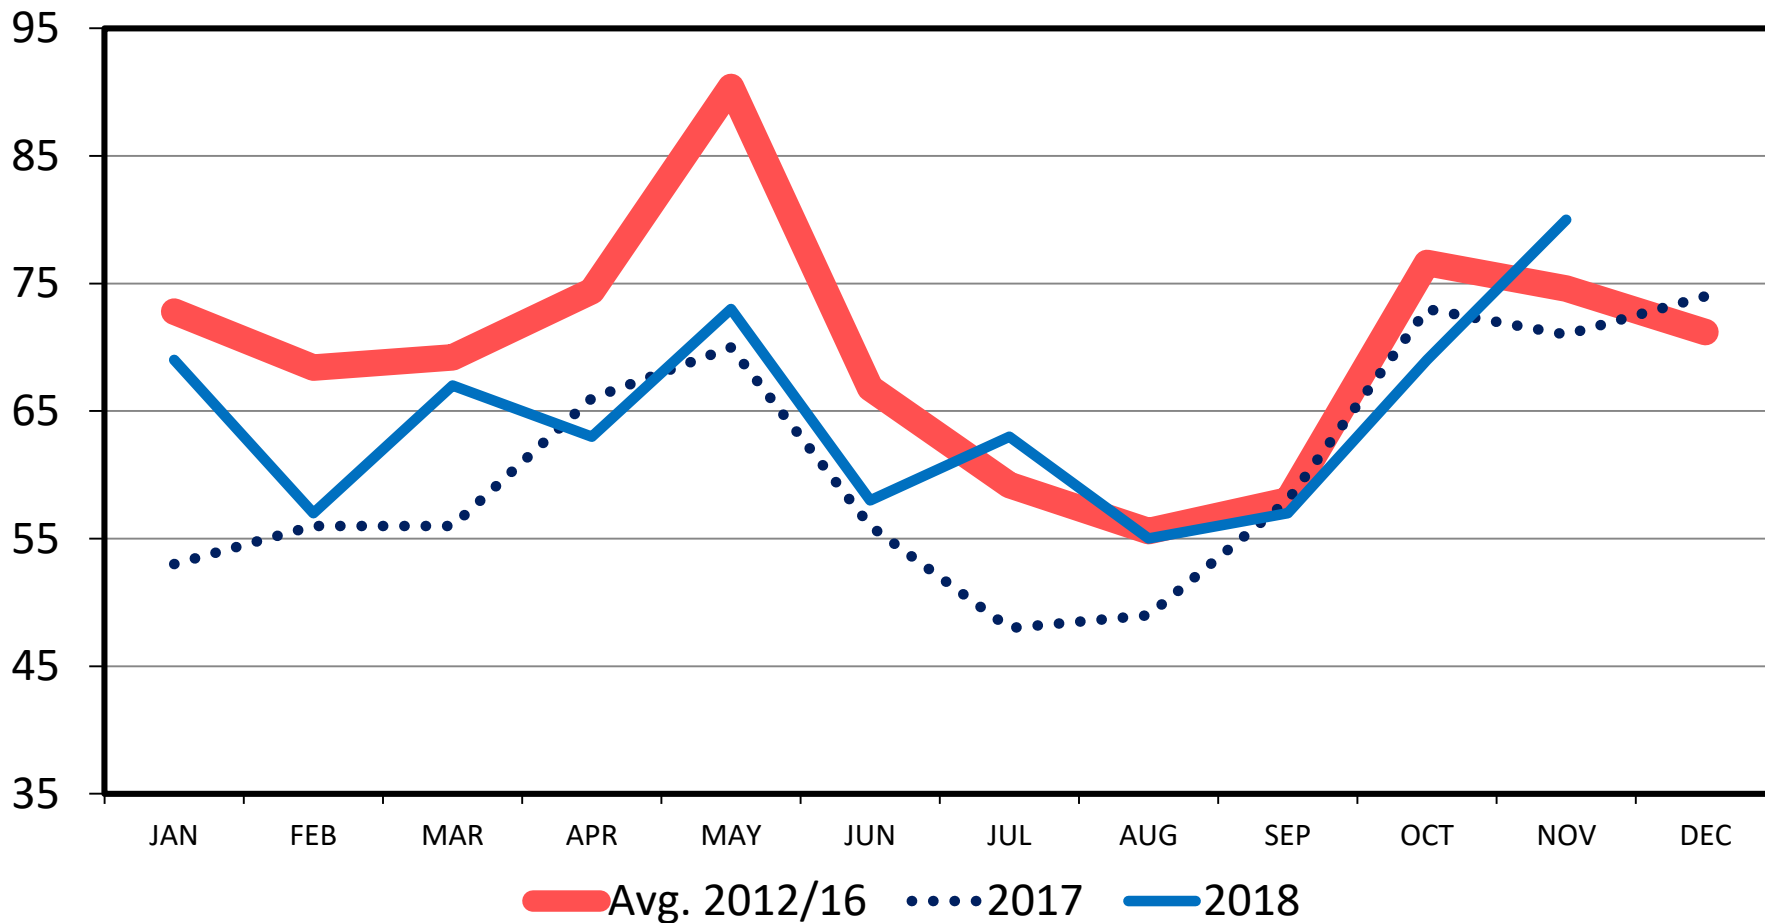

OTHER DISAPPEARANCE

US Total, Monthly

Thou. Head

Data Source: USDA-NASS

Livestock Marketing Information Center

C-N-19
12/20/18