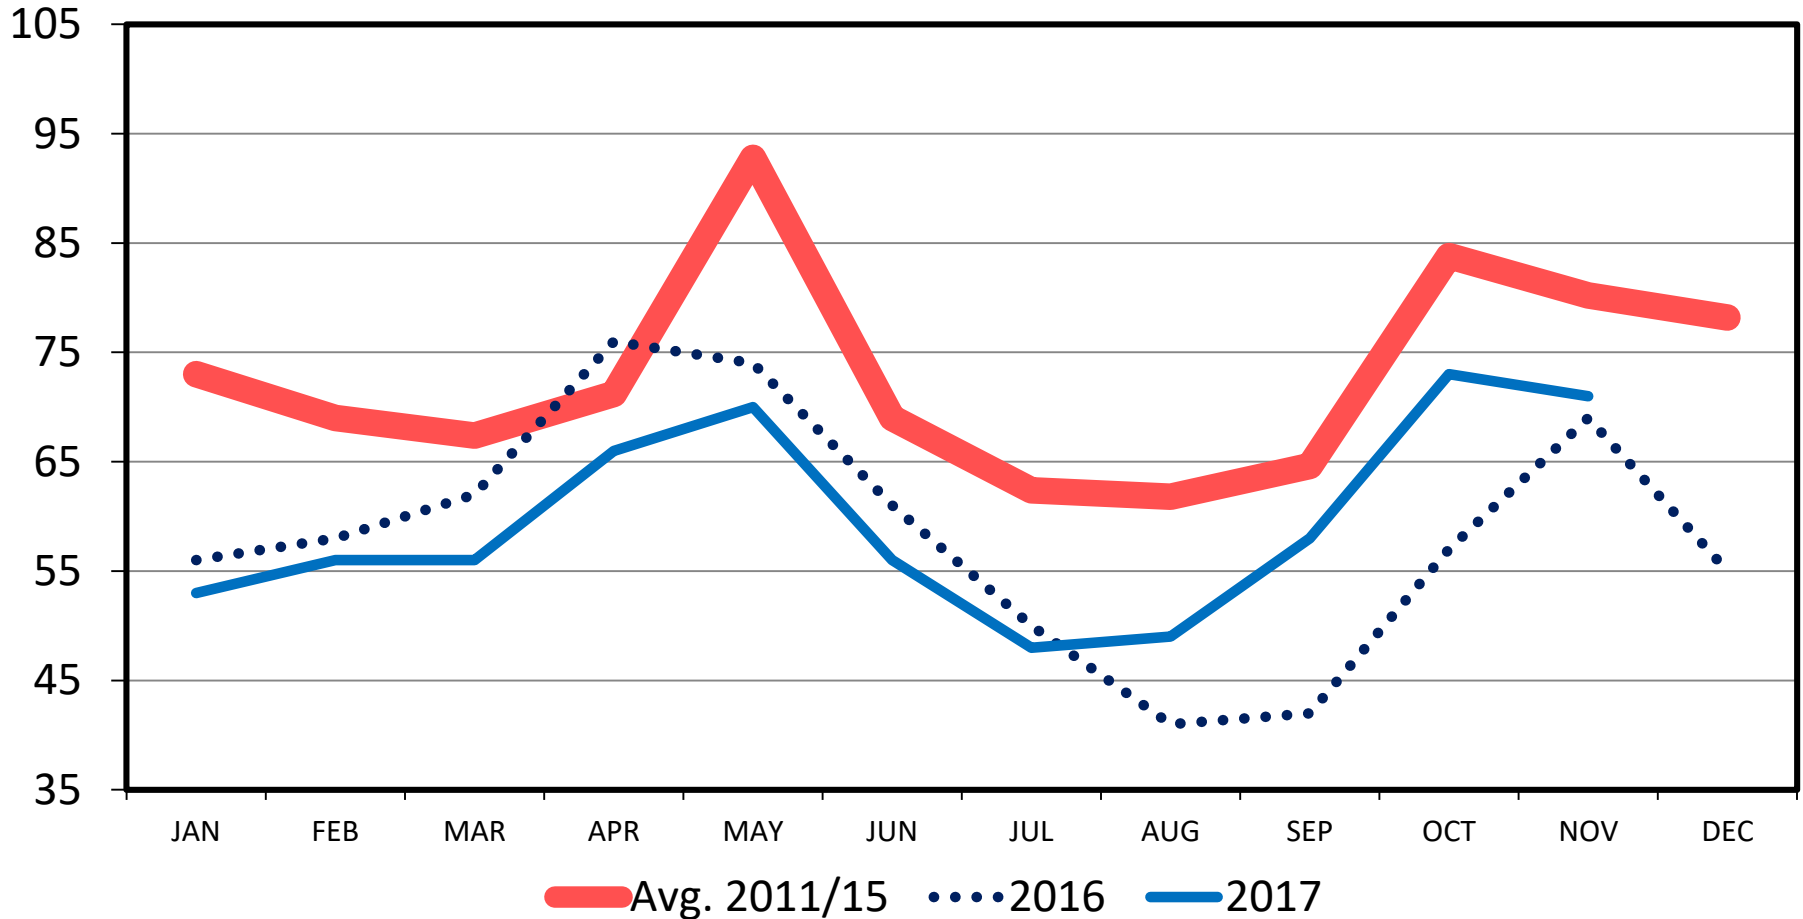

OTHER DISAPPEARANCE

US Total, Monthly

Thou. Head

Data Source: USDA-NASS

Livestock Marketing Information Center

C-N-19
 12/22/17