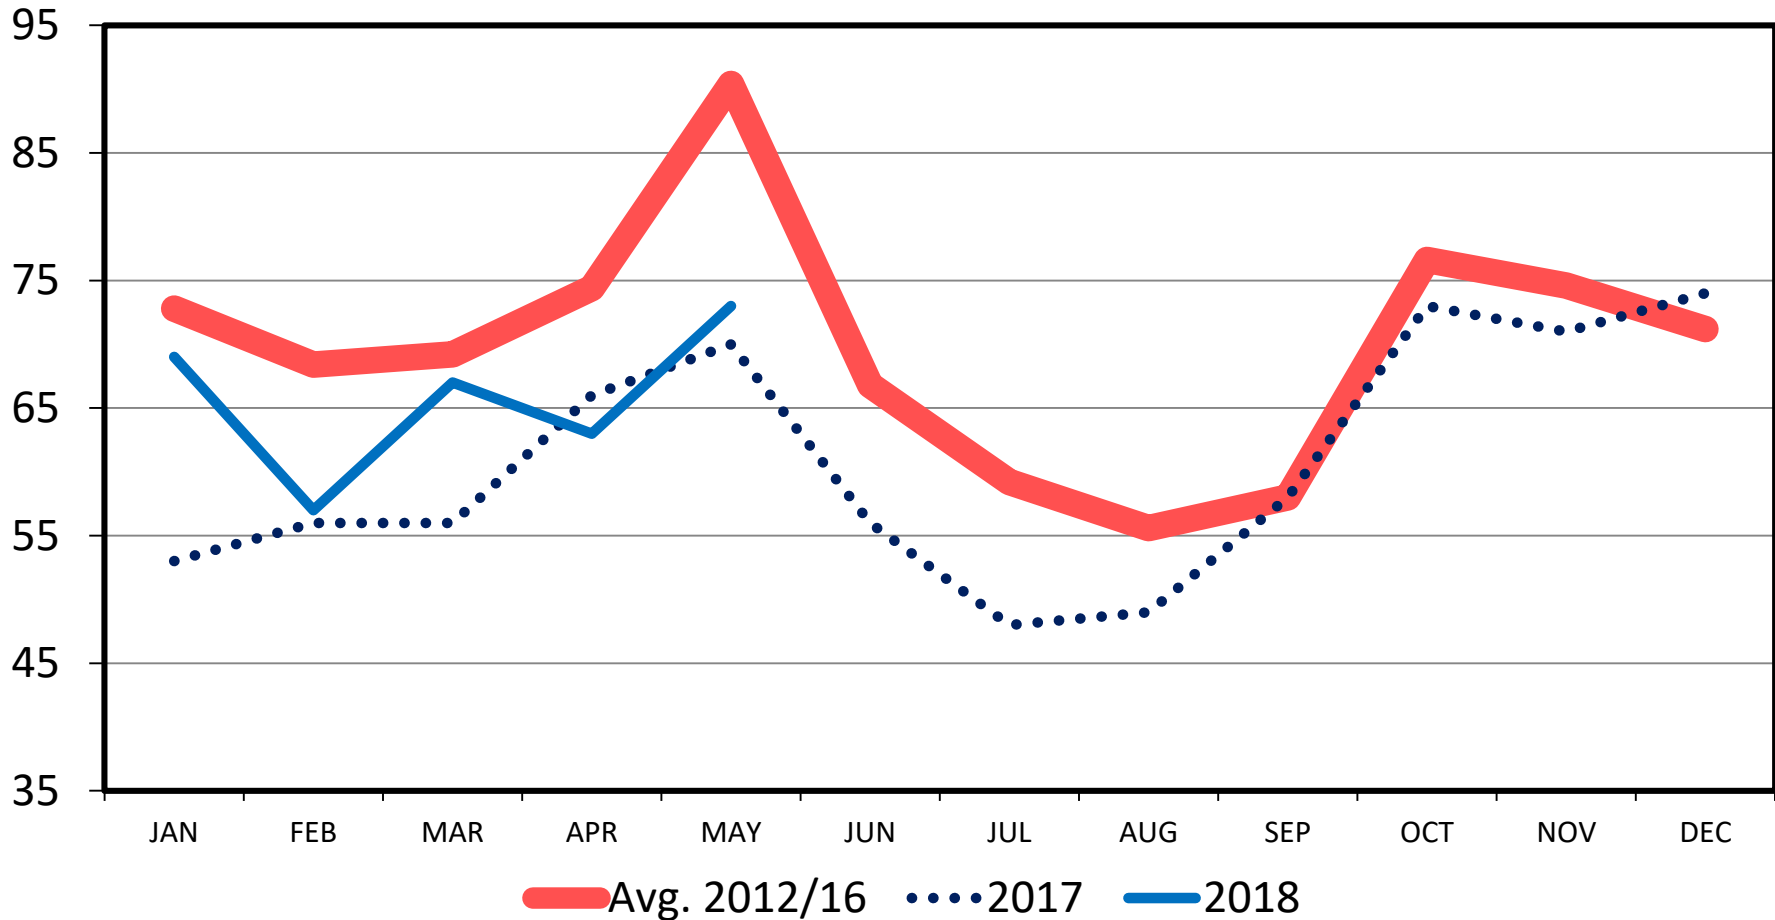

OTHER DISAPPEARANCE

US Total, Monthly

Thou. Head

Data Source: USDA-NASS

Livestock Marketing Information Center

C-N-19
06/22/18