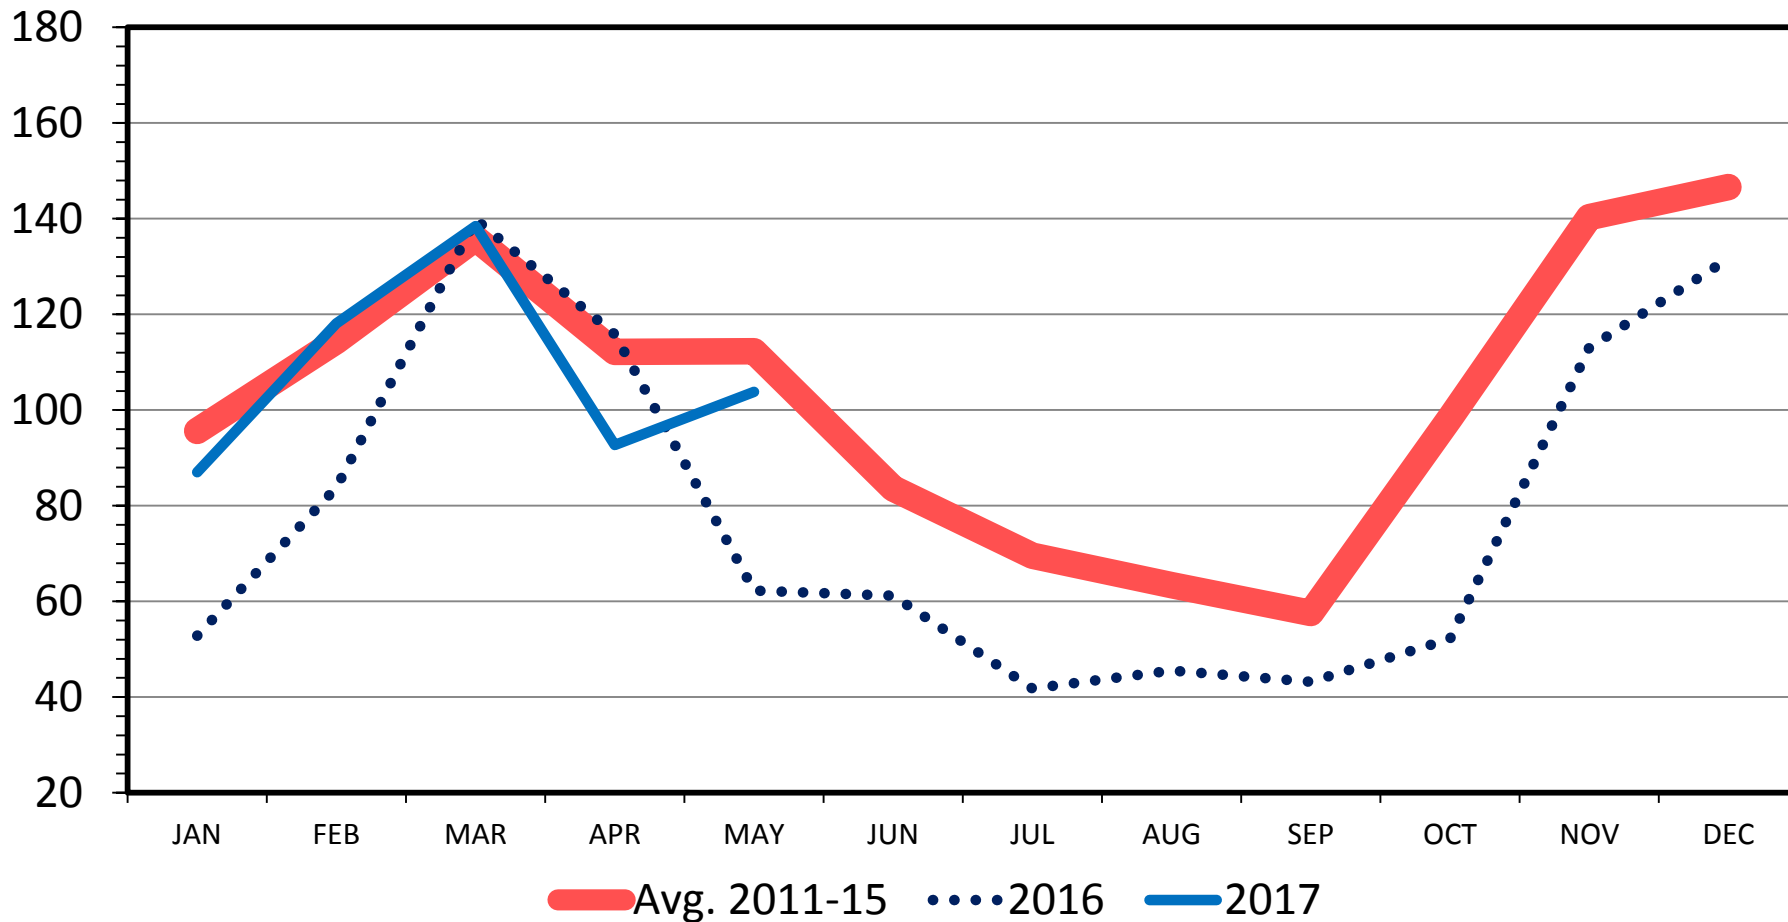

US CATTLE IMPORTS FROM MEXICO

Monthly

Thou. Head

Data Source: USDA-ERS & USDA-FAS

Livestock Marketing Information Center

I-N-03
 07/07/17