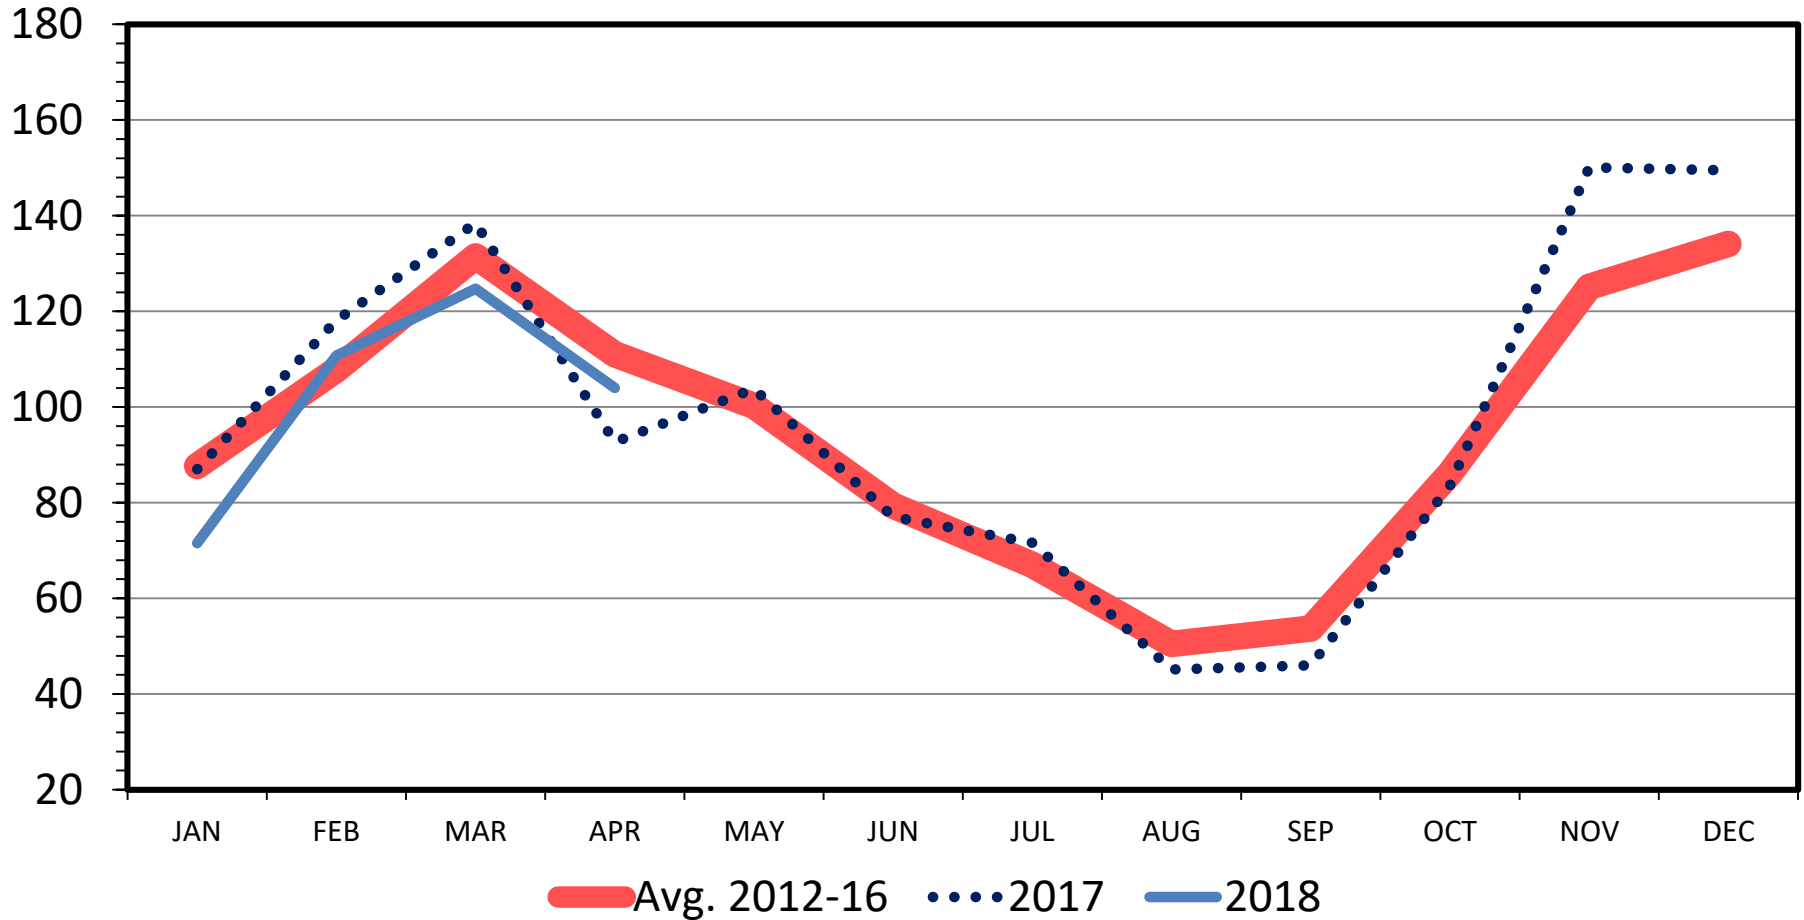

US CATTLE IMPORTS FROM MEXICO

Monthly

Thou. Head

Data Source: USDA-ERS & USDA-FAS

Livestock Marketing Information Center

I-N-03
 06/07/18