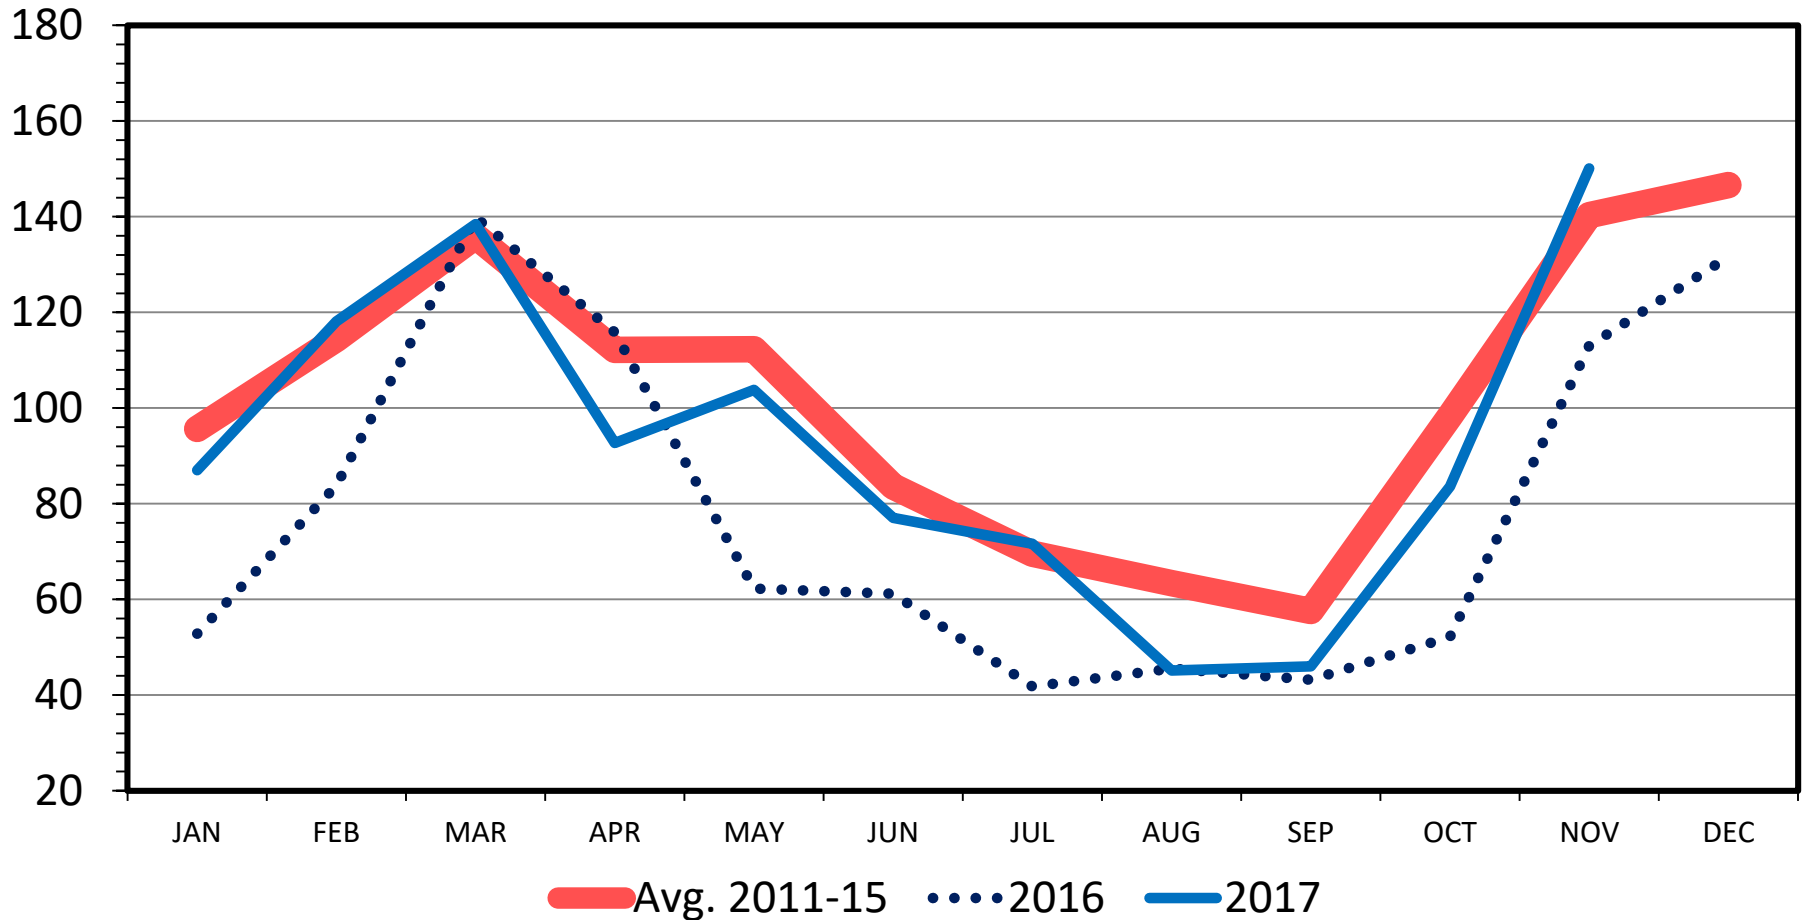

US CATTLE IMPORTS FROM MEXICO

Monthly

Thou. Head

Data Source: USDA-ERS & USDA-FAS

Livestock Marketing Information Center

I-N-03
 01/09/18