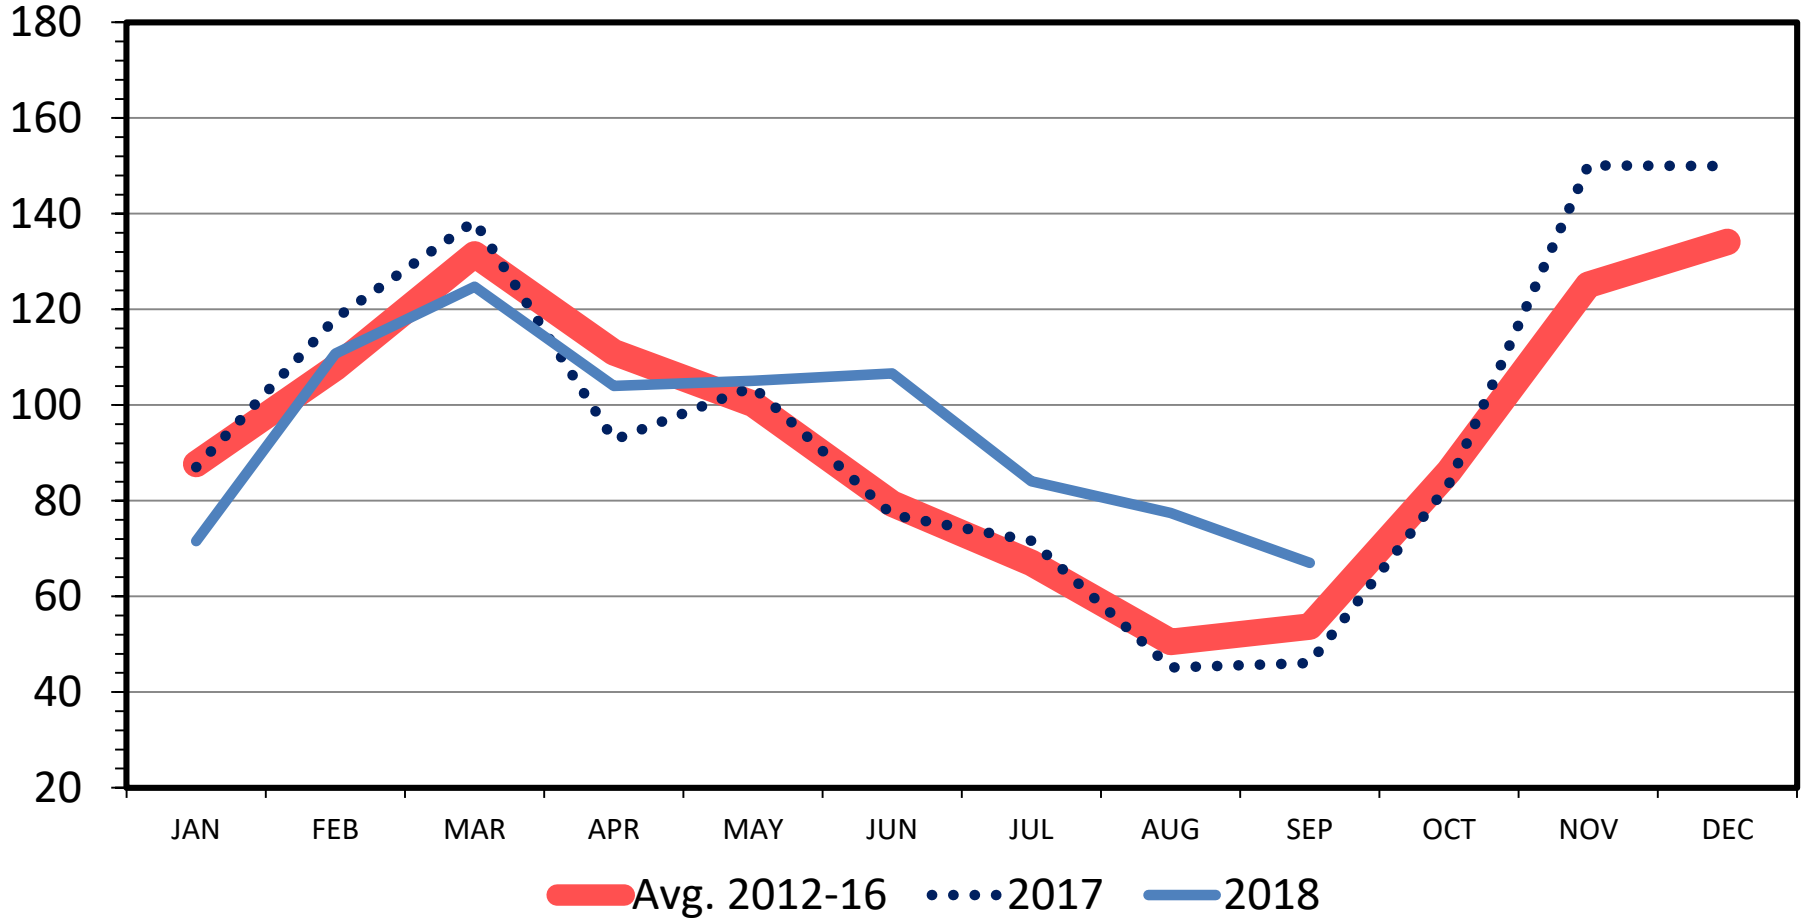

US CATTLE IMPORTS FROM MEXICO

Monthly

Thou. Head

Data Source: USDA-ERS & USDA-FAS

Livestock Marketing Information Center

I-N-03
11/05/18