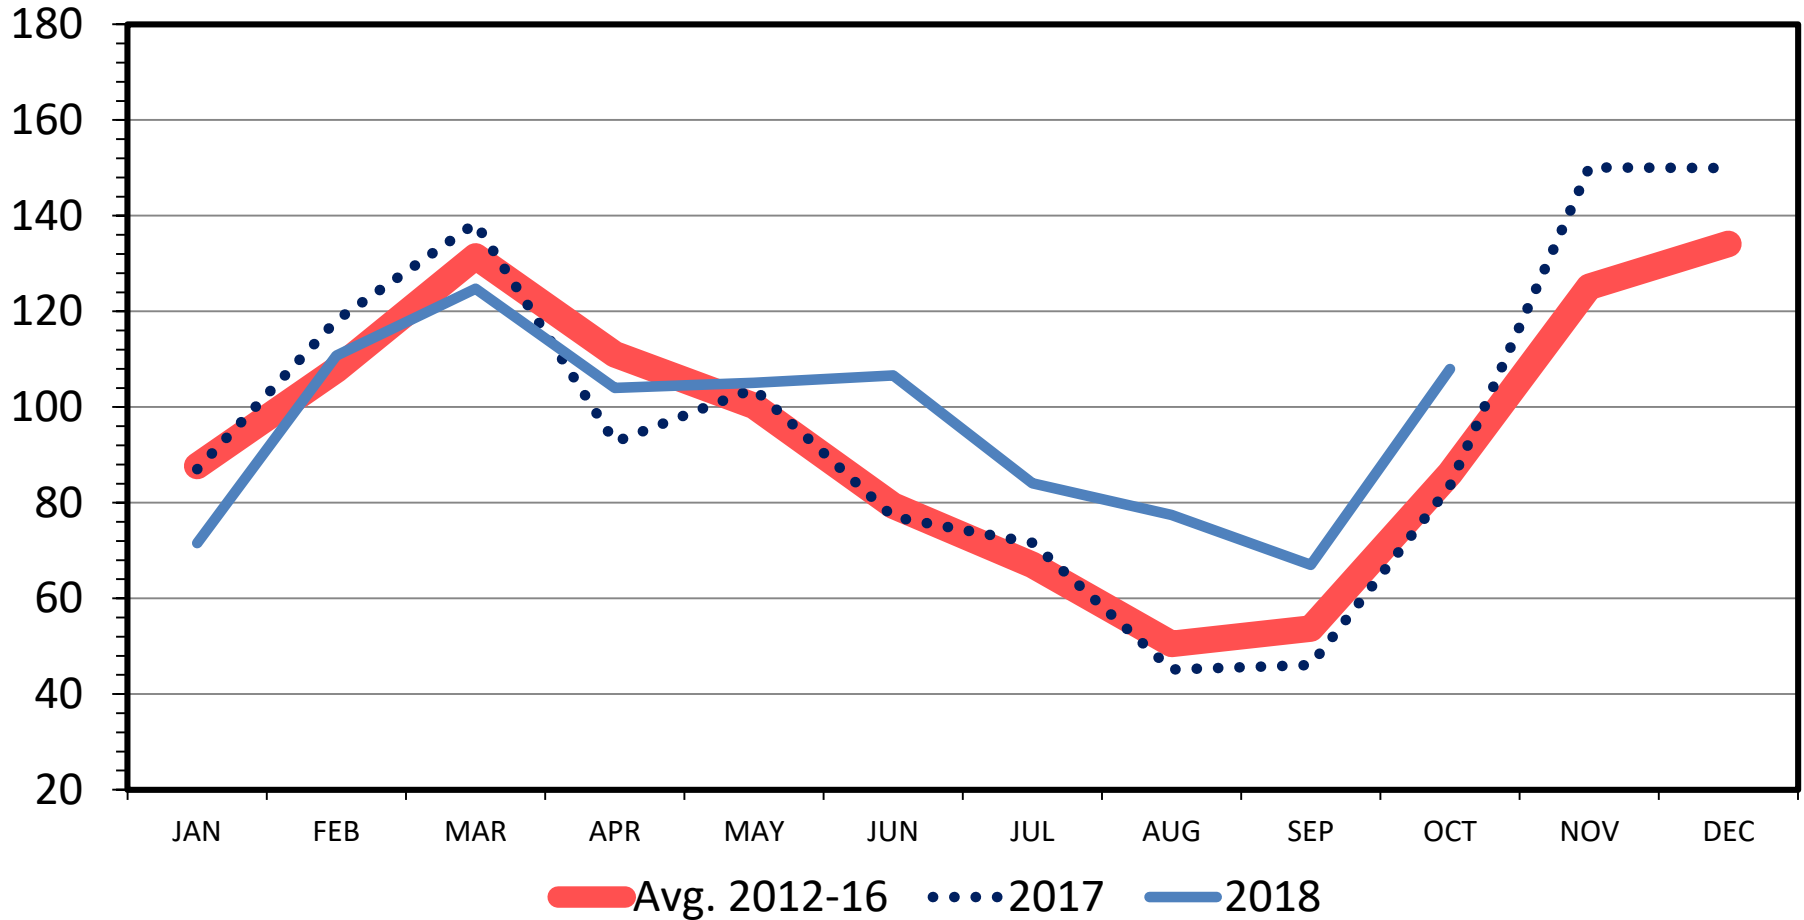

# US CATTLE IMPORTS FROM MEXICO

Monthly

Thou. Head

Data Source: USDA-ERS & USDA-FAS

Livestock Marketing Information Center

I-N-03  
 12/07/18