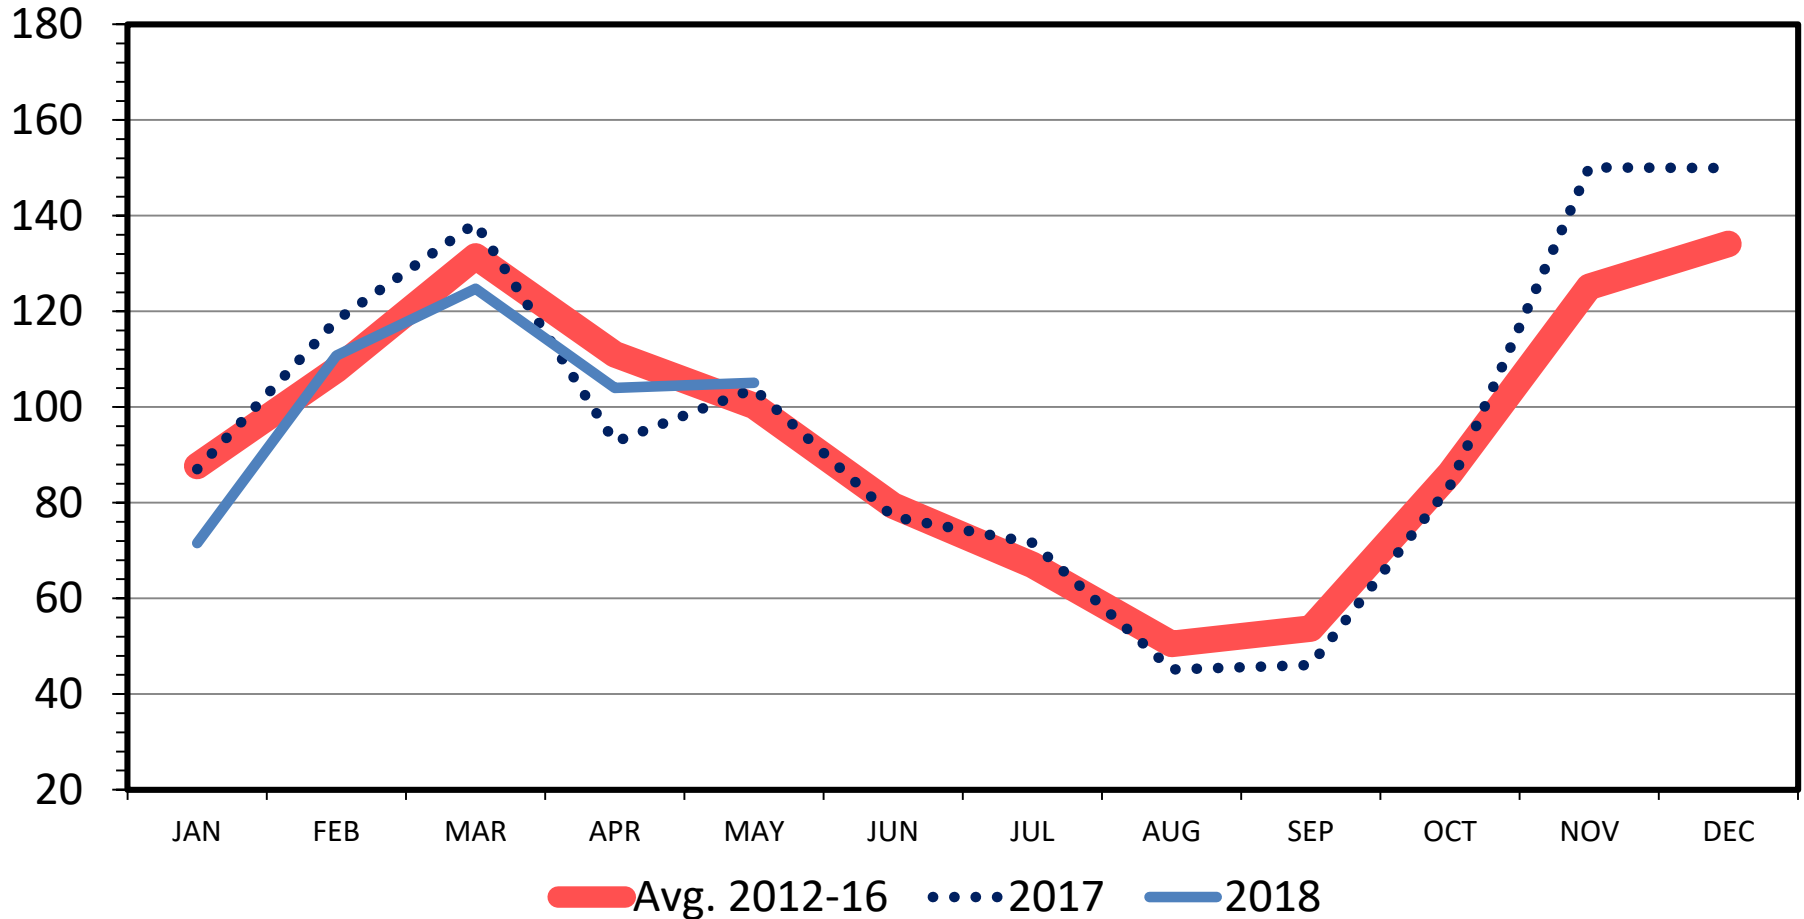

US CATTLE IMPORTS FROM MEXICO

Monthly

Thou. Head

Data Source: USDA-ERS & USDA-FAS

Livestock Marketing Information Center

I-N-03
 07/09/18