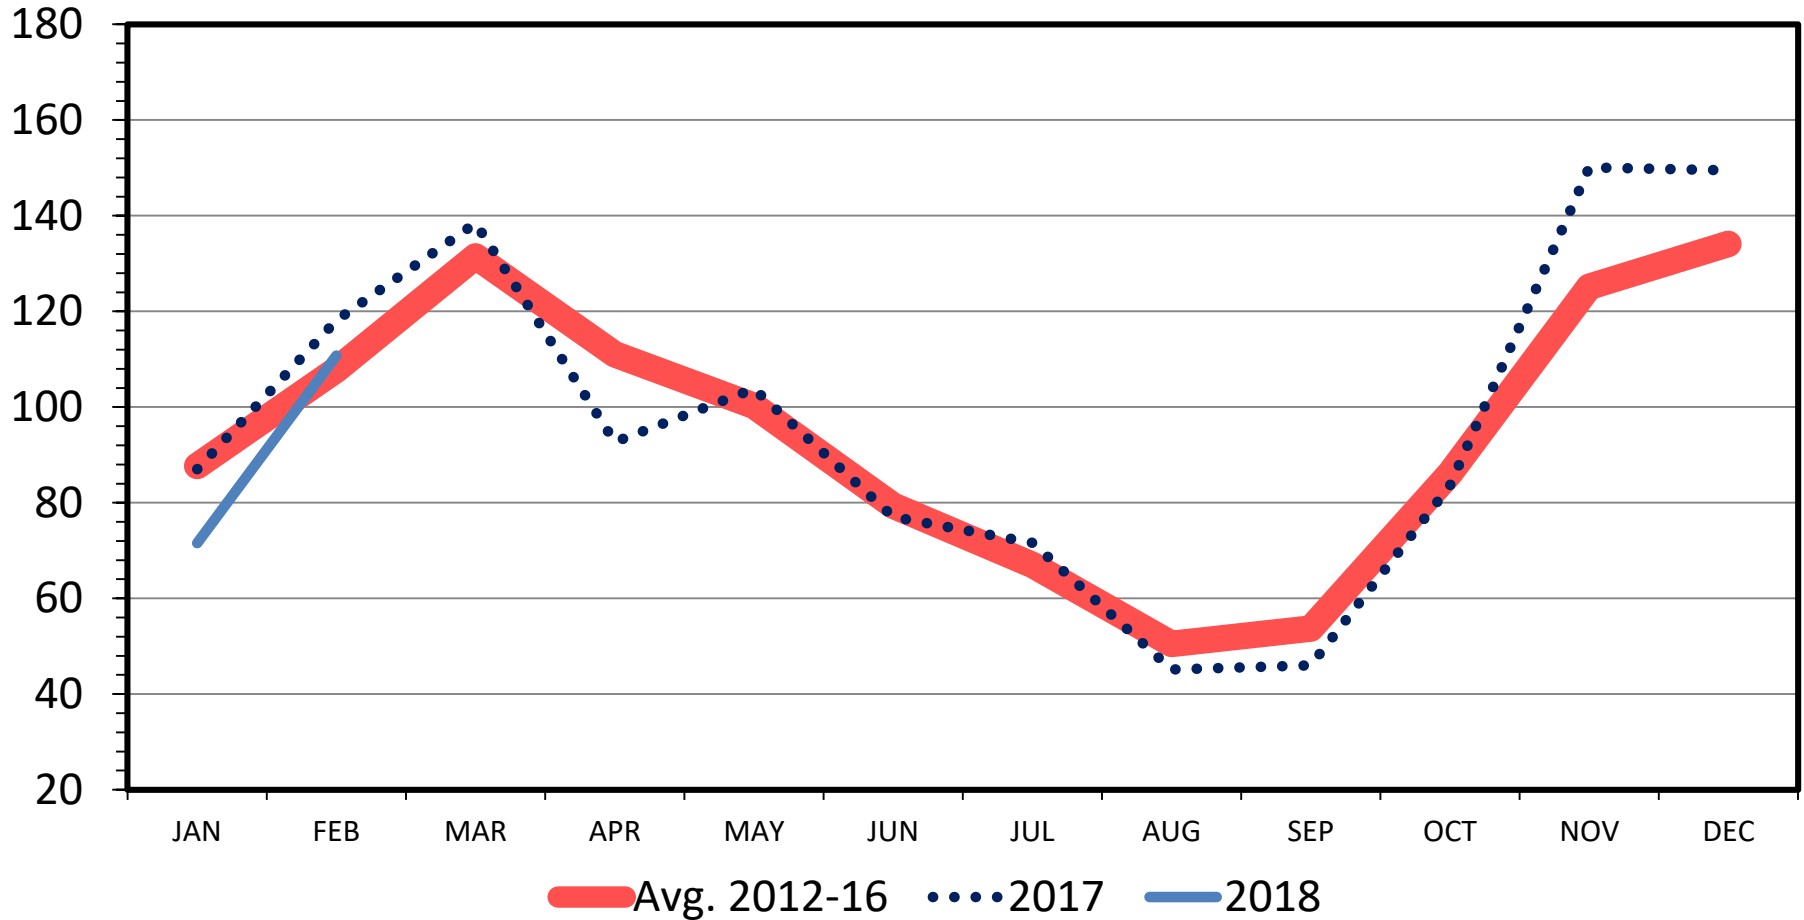

US CATTLE IMPORTS FROM MEXICO

Monthly

Thou. Head

Data Source: USDA-ERS & USDA-FAS

Livestock Marketing Information Center

I-N-03
 04/06/18