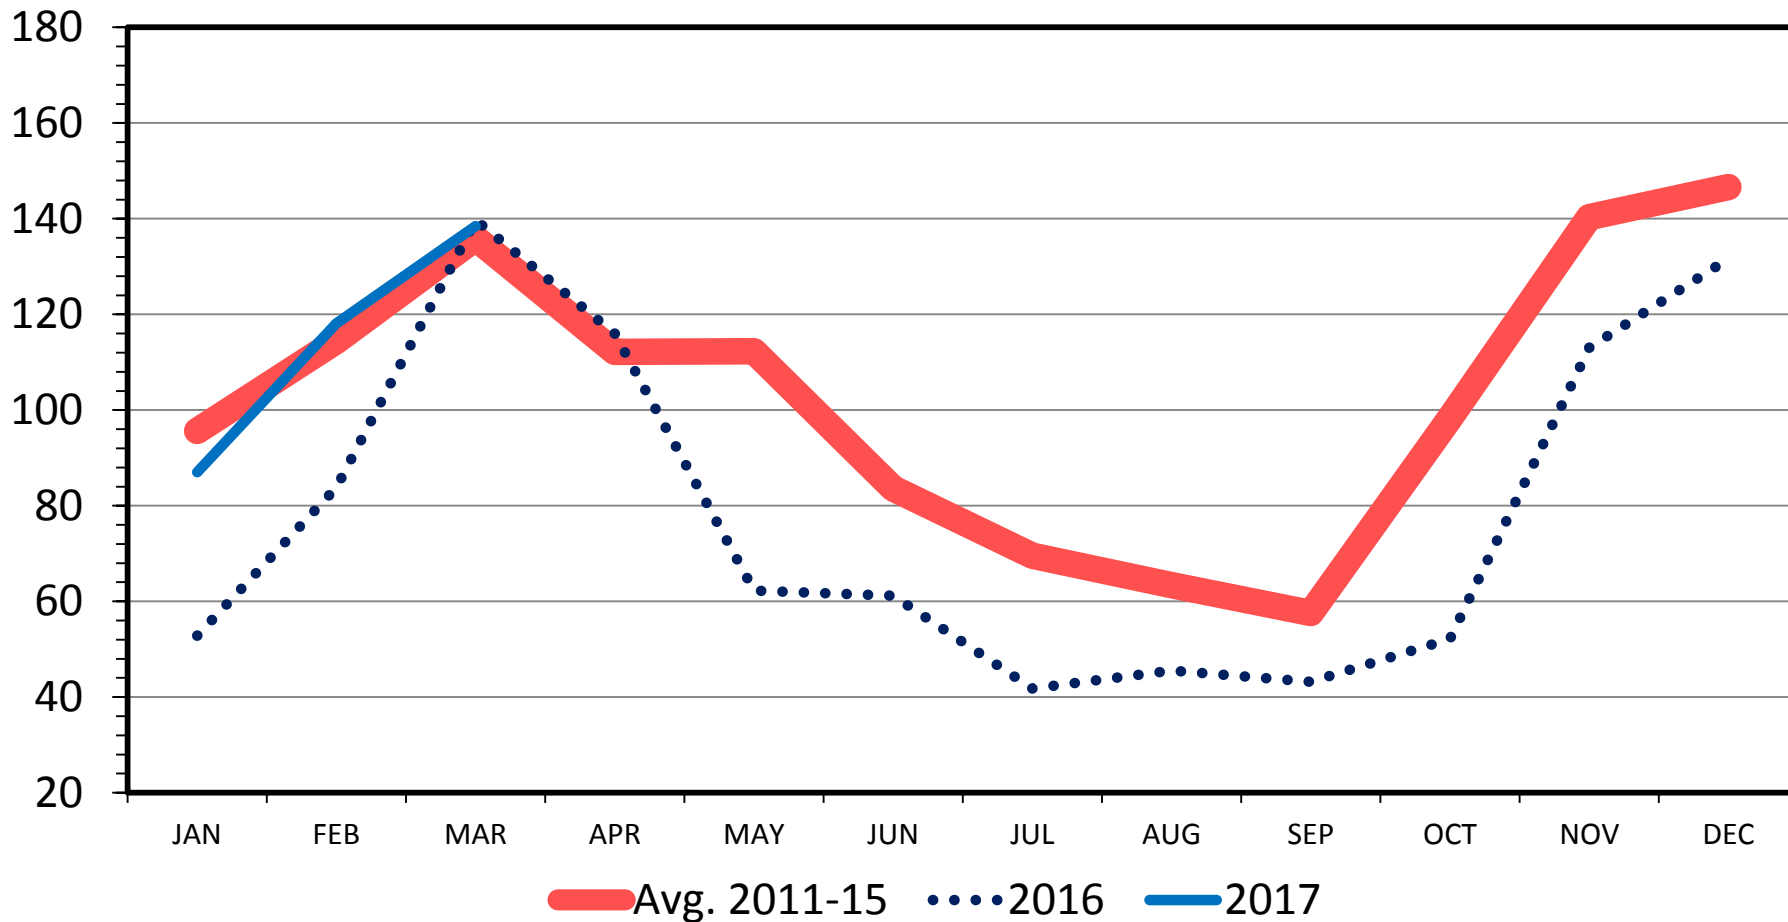

# US CATTLE IMPORTS FROM MEXICO

Monthly

Thou. Head

Data Source: USDA-ERS & USDA-FAS

Livestock Marketing Information Center

I-N-03  
 05/05/17