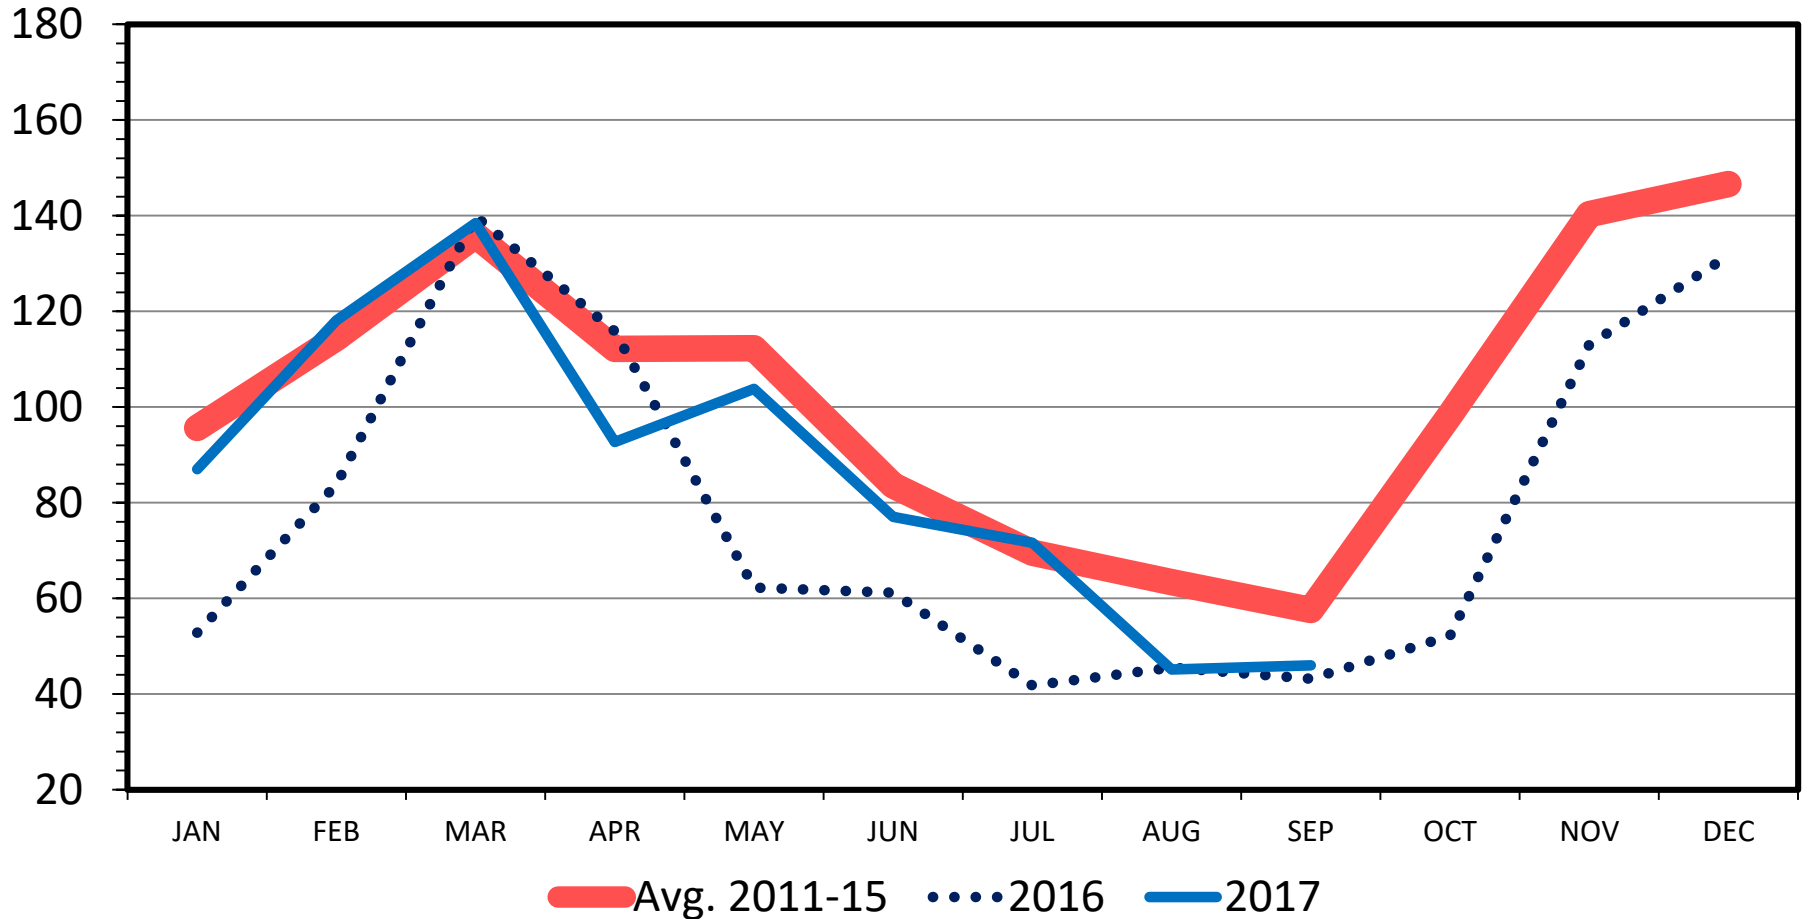

US CATTLE IMPORTS FROM MEXICO

Monthly

Thou. Head

Data Source: USDA-ERS & USDA-FAS

Livestock Marketing Information Center

I-N-03
 11/06/17