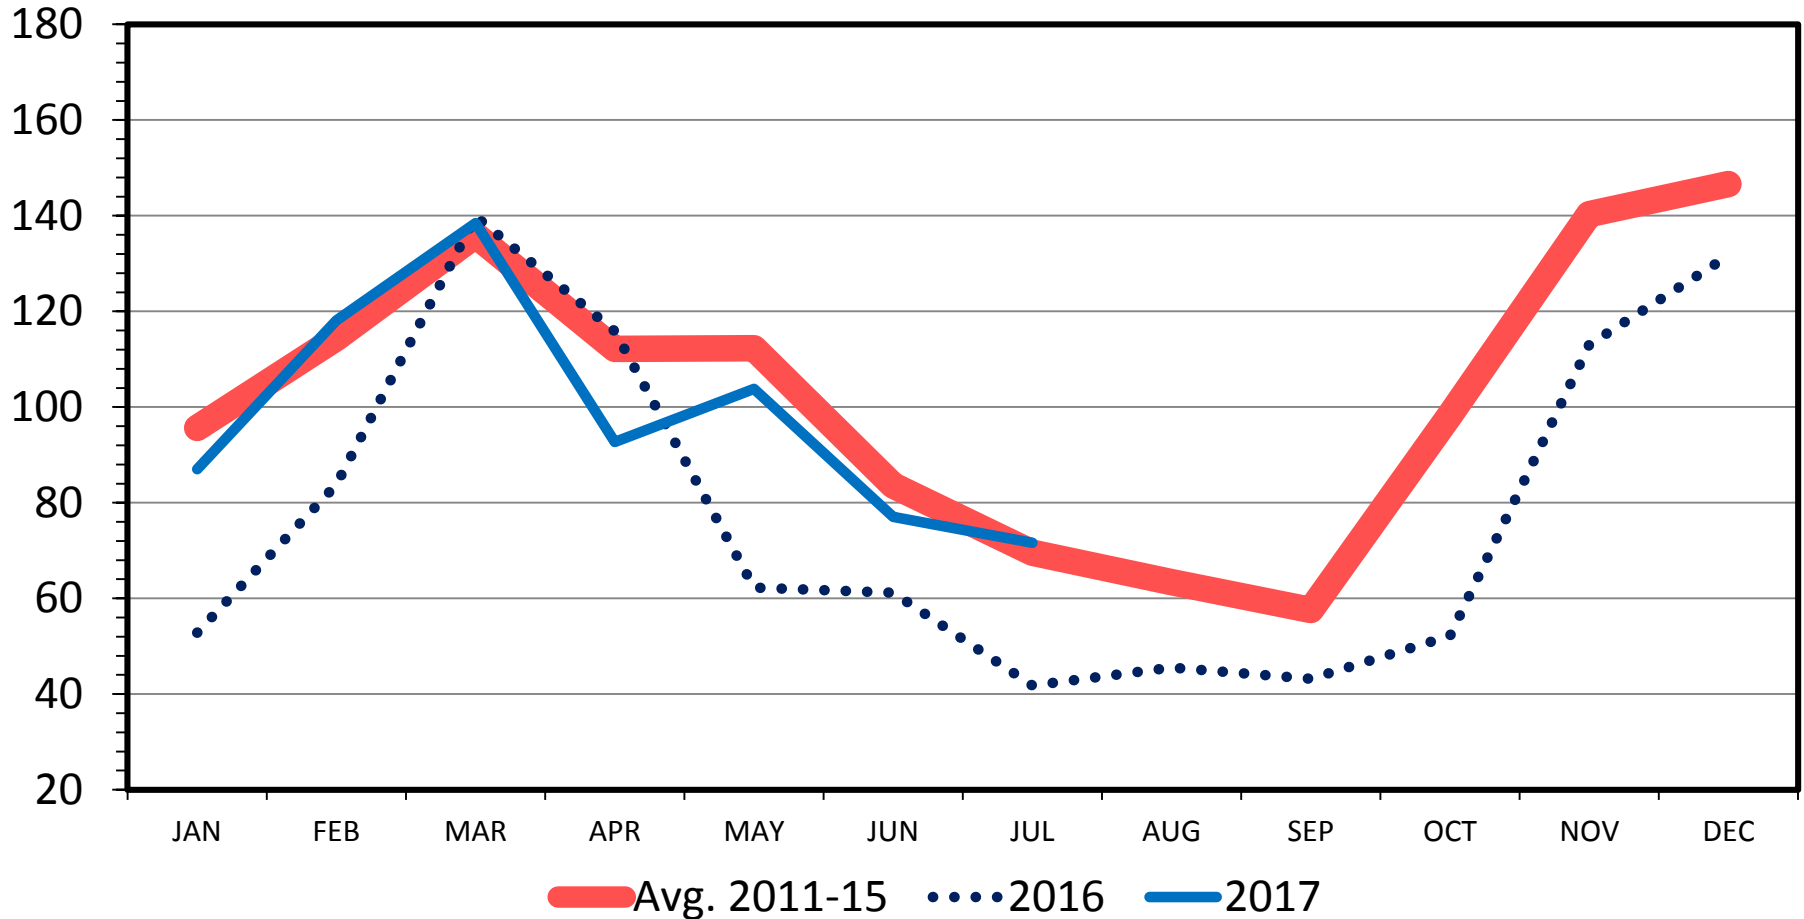

US CATTLE IMPORTS FROM MEXICO

Monthly

Thou. Head

Data Source: USDA-ERS & USDA-FAS

Livestock Marketing Information Center

I-N-03
 09/07/17