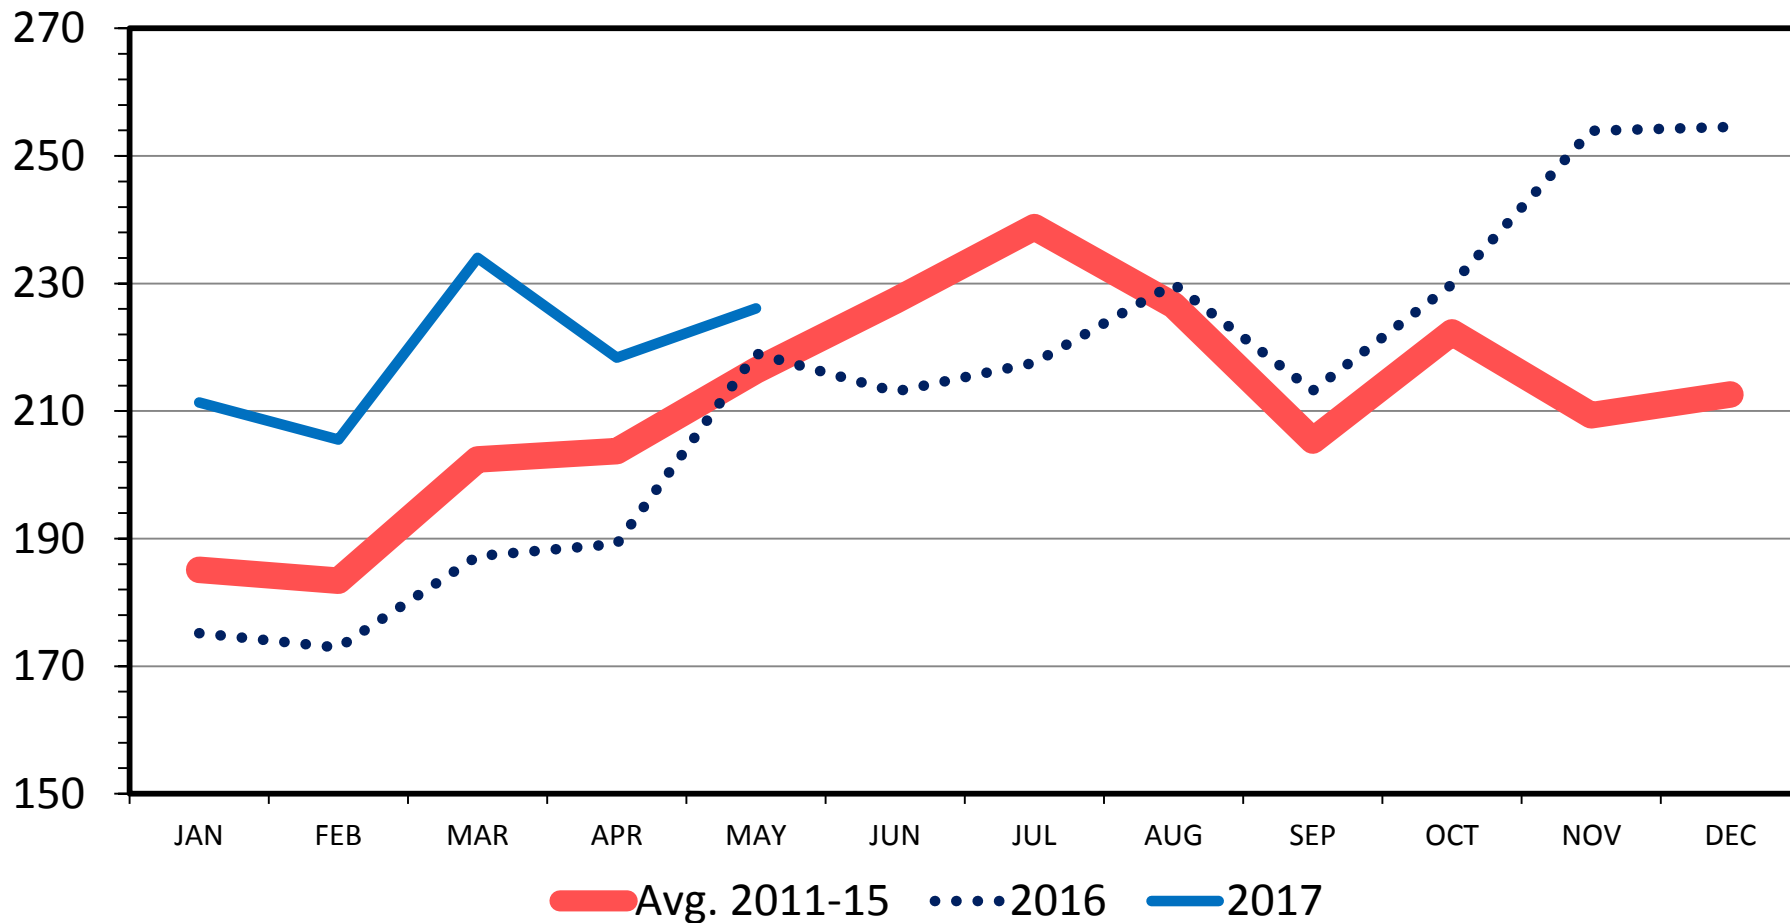

## Carcass Weight, Monthly

Mil. Pounds

Data Source: USDA-ERS & USDA-FAS

Livestock Marketing Information Center

I-N-16  
 07/07/17