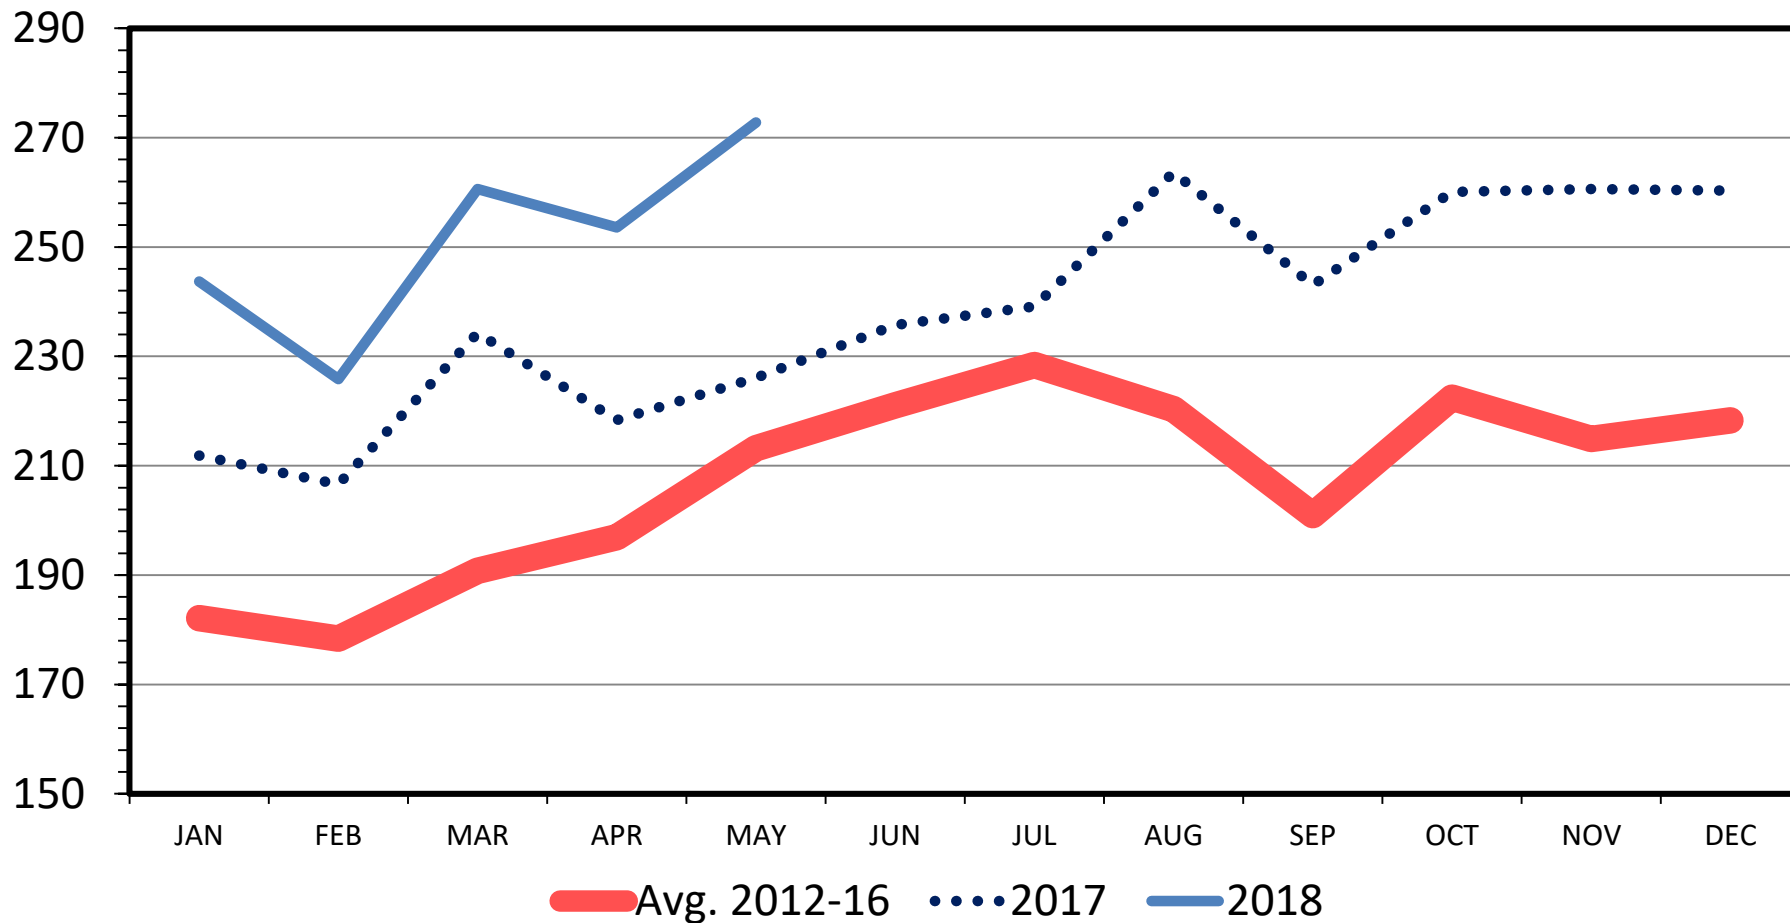

## Carcass Weight, Monthly

Mil. Pounds

Data Source: USDA-ERS & USDA-FAS

Livestock Marketing Information Center

I-N-16  
 07/09/18