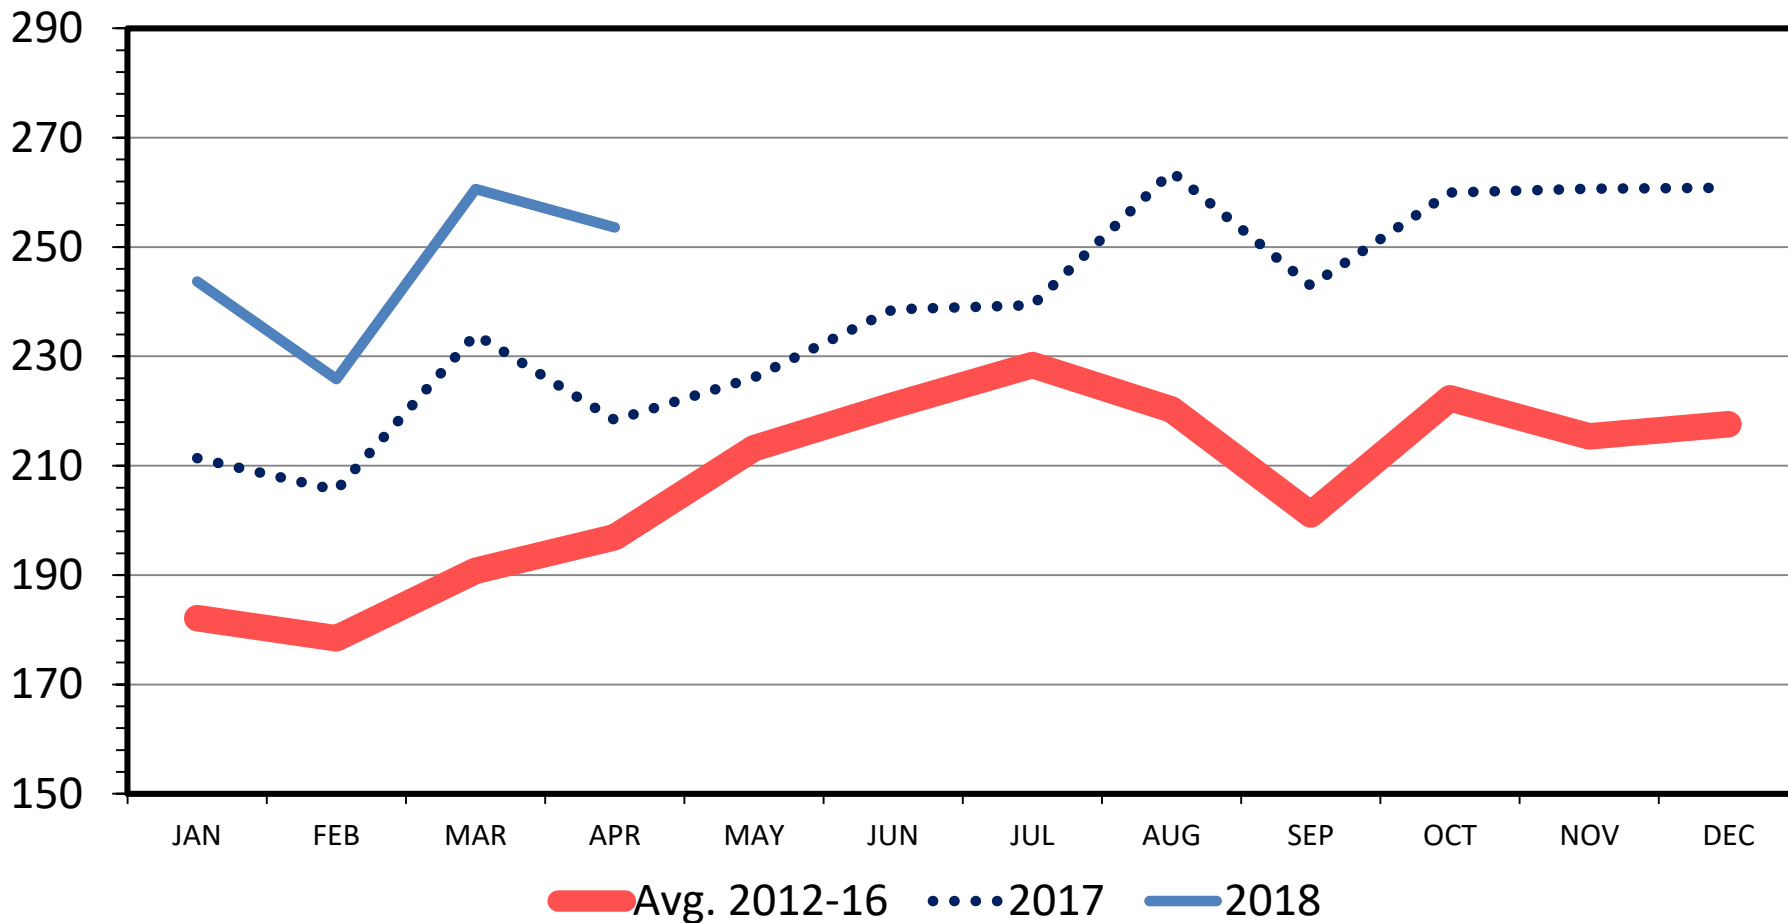

US BEEF AND VEAL EXPORTS

Carcass Weight, Monthly

Mil. Pounds

Data Source: USDA-ERS & USDA-FAS

Livestock Marketing Information Center

I-N-16
 06/07/18