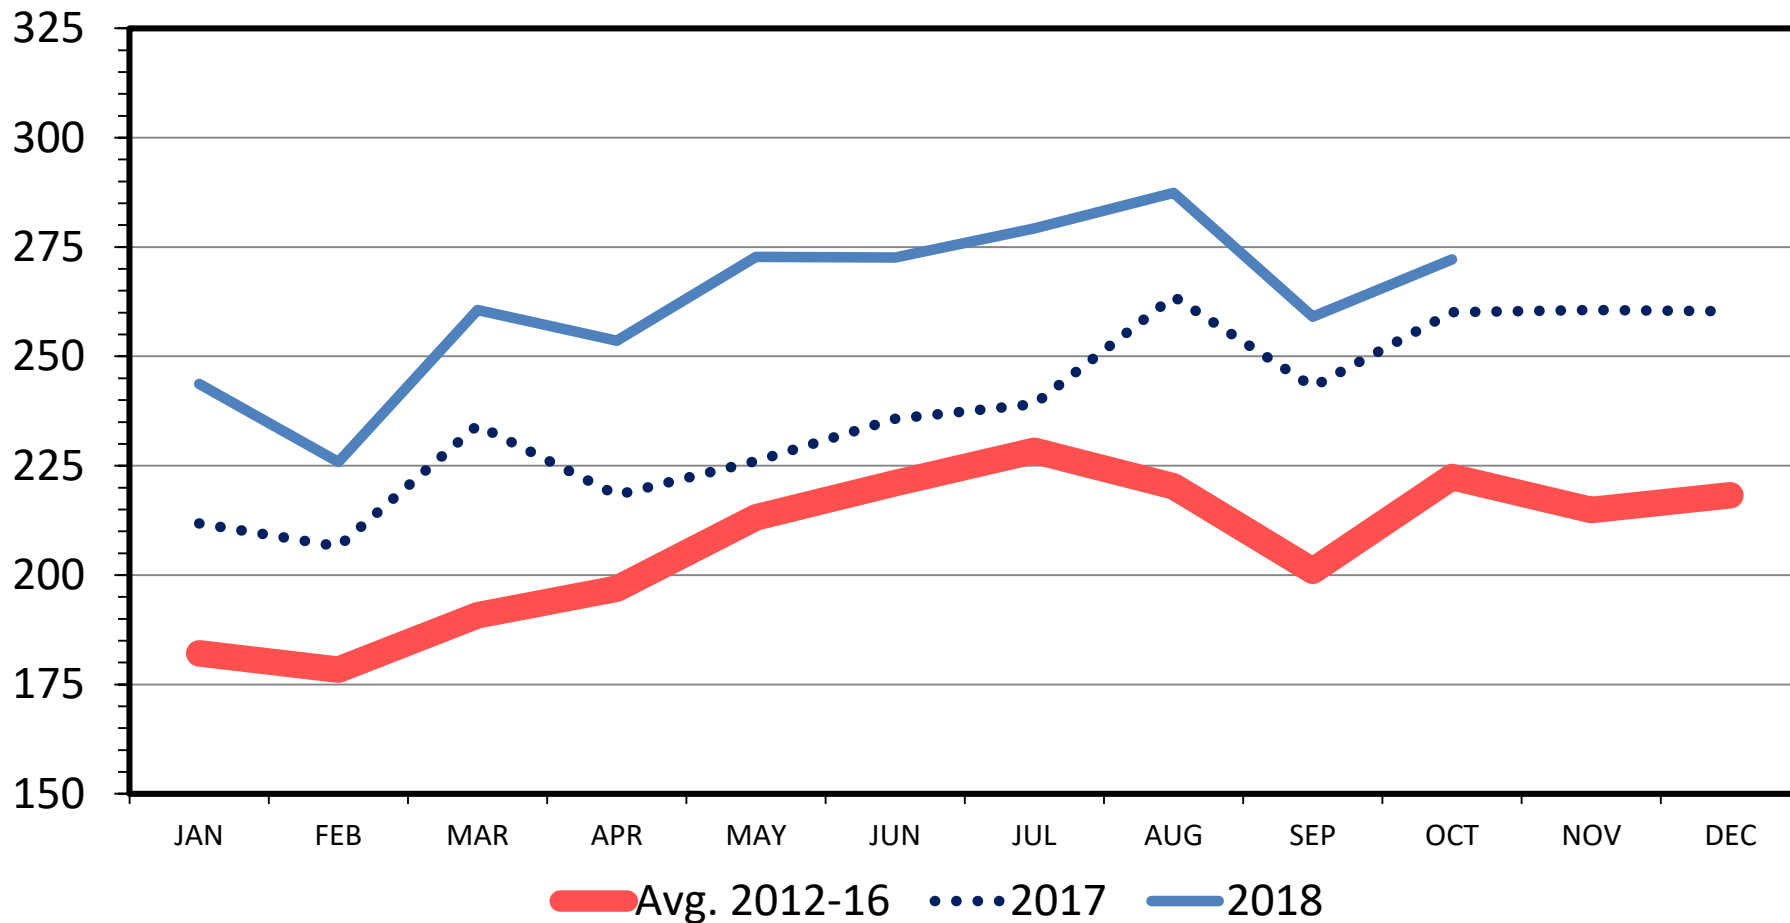

## Carcass Weight, Monthly

Mil. Pounds

Data Source: USDA-ERS & USDA-FAS

Livestock Marketing Information Center

I-N-16  
 12/07/18