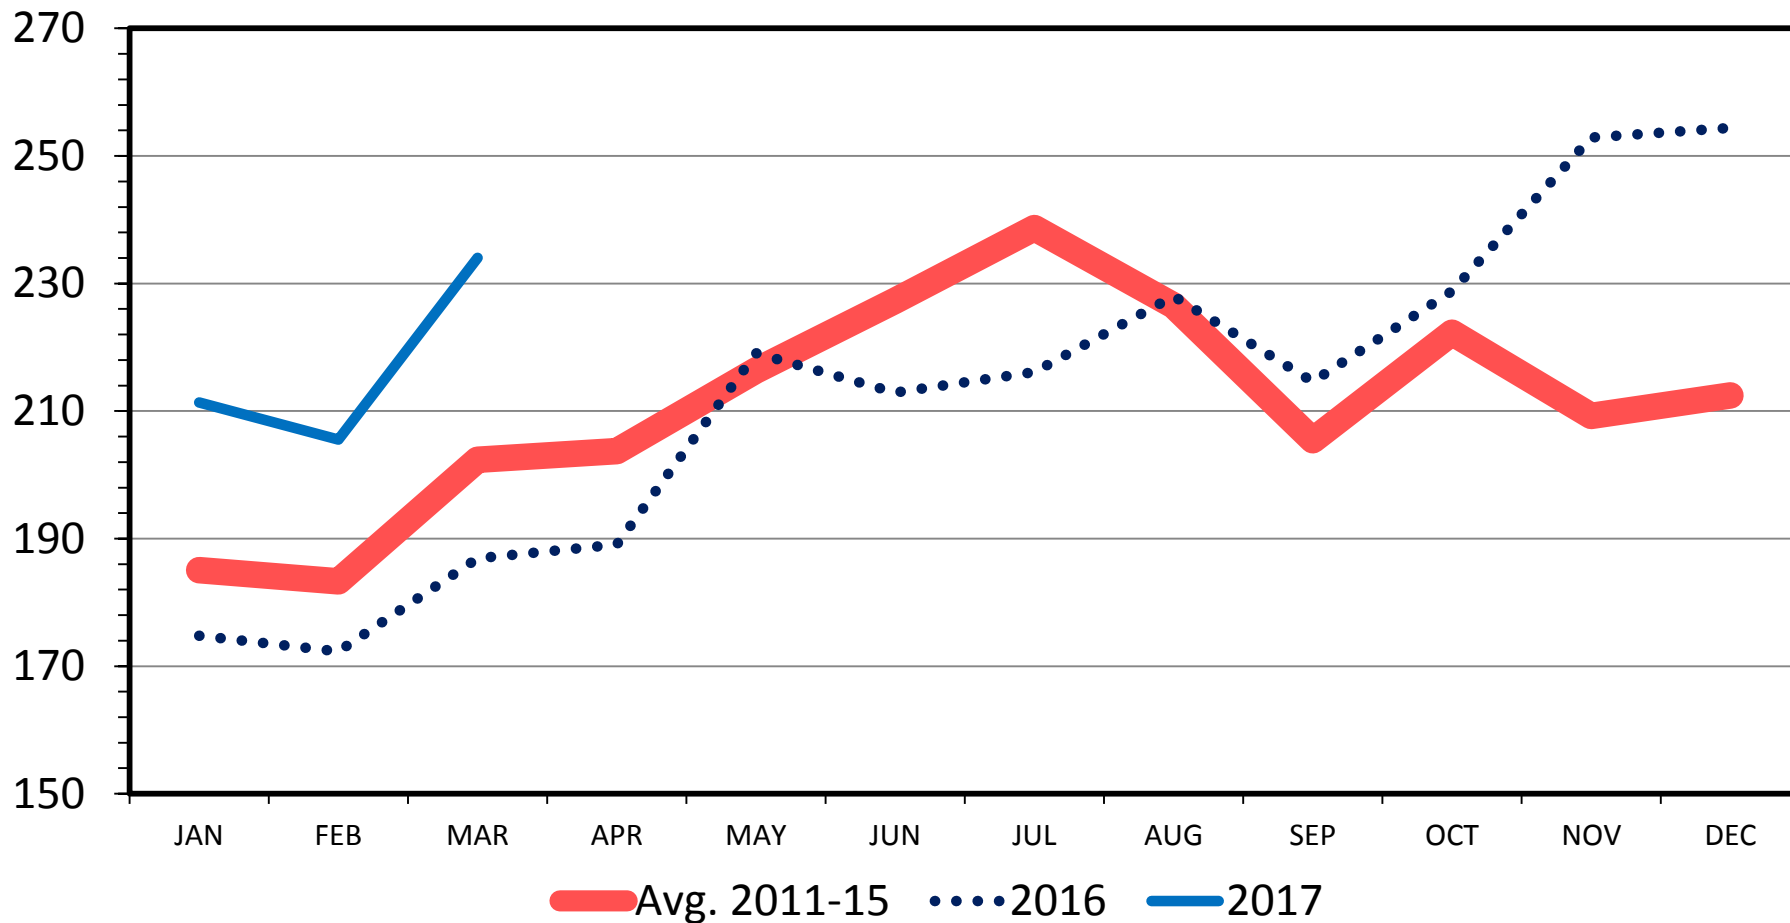

US BEEF AND VEAL EXPORTS

Carcass Weight, Monthly

Mil. Pounds

Data Source: USDA-ERS & USDA-FAS

Livestock Marketing Information Center

I-N-16
 05/05/17