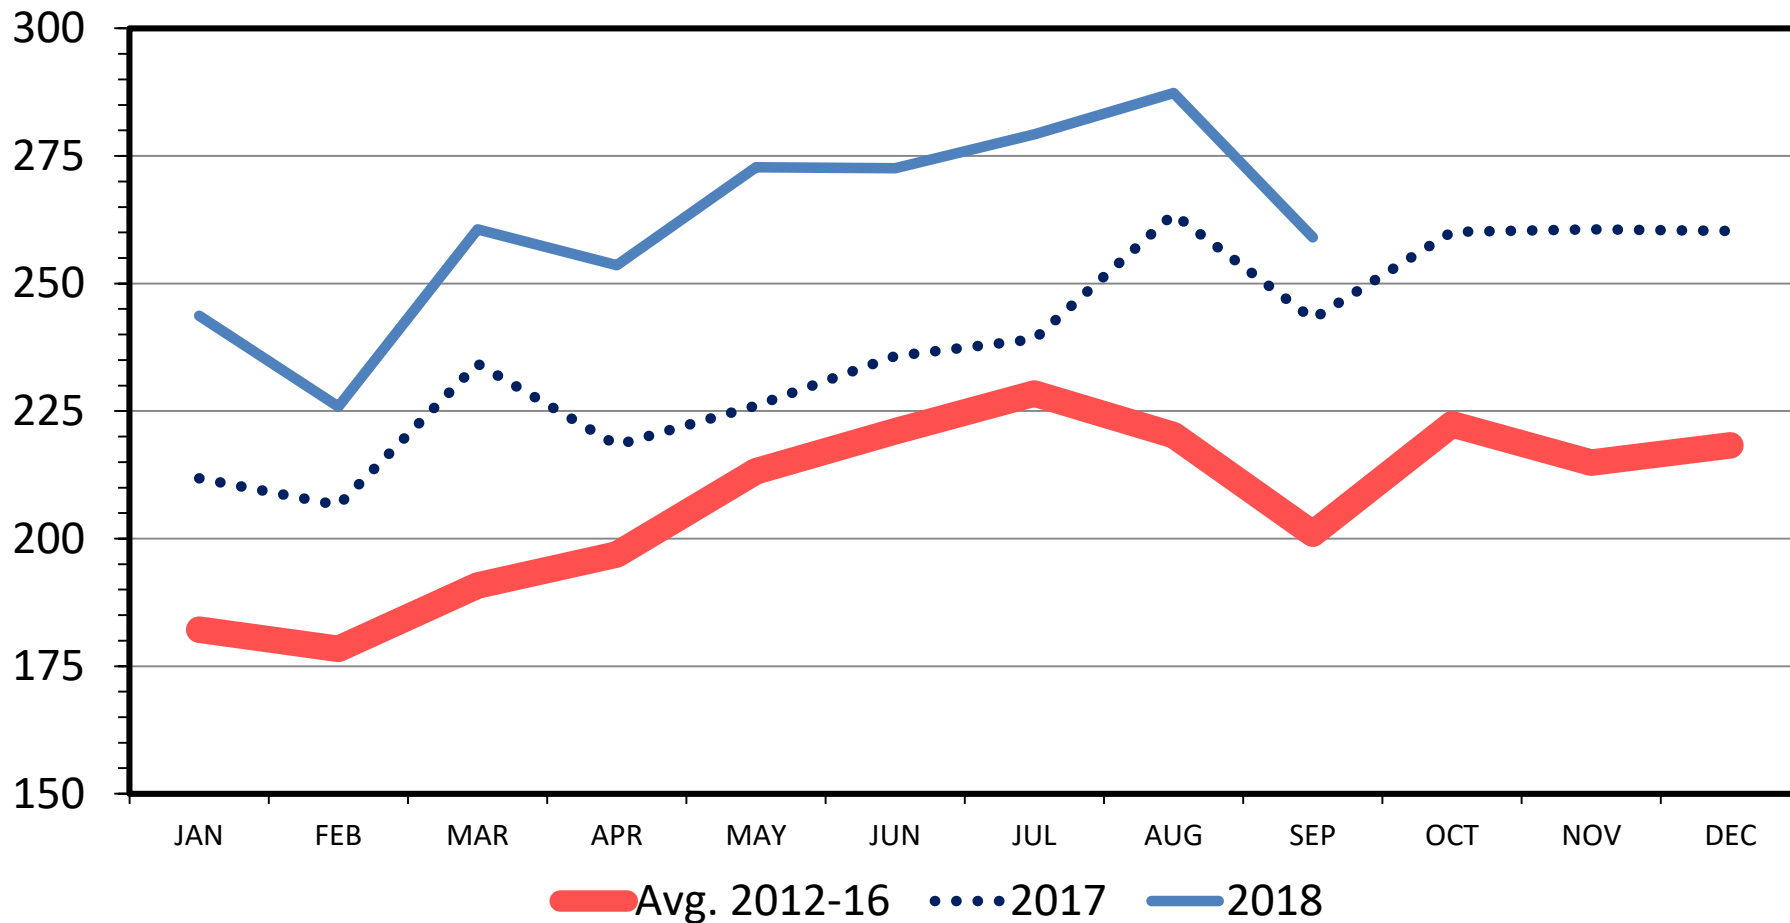

US BEEF AND VEAL EXPORTS

Carcass Weight, Monthly

Mil. Pounds

Data Source: USDA-ERS & USDA-FAS

Livestock Marketing Information Center

I-N-16
 11/05/18