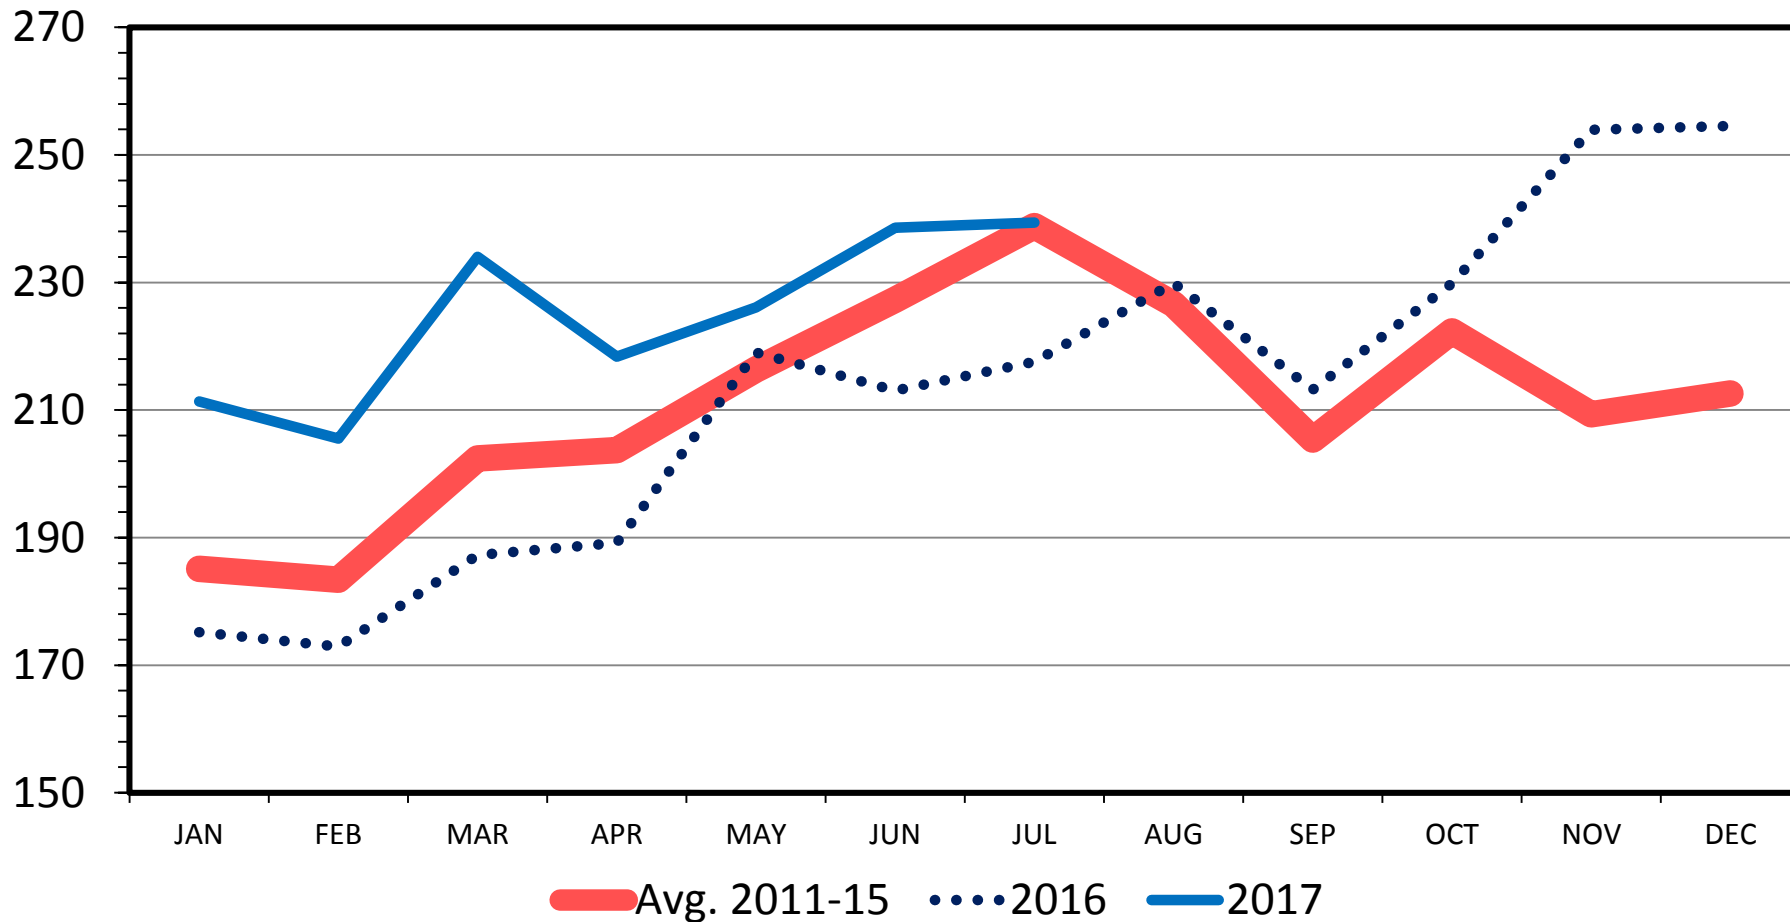

US BEEF AND VEAL EXPORTS

Carcass Weight, Monthly

Mil. Pounds

Data Source: USDA-ERS & USDA-FAS

Livestock Marketing Information Center

I-N-16
 09/07/17