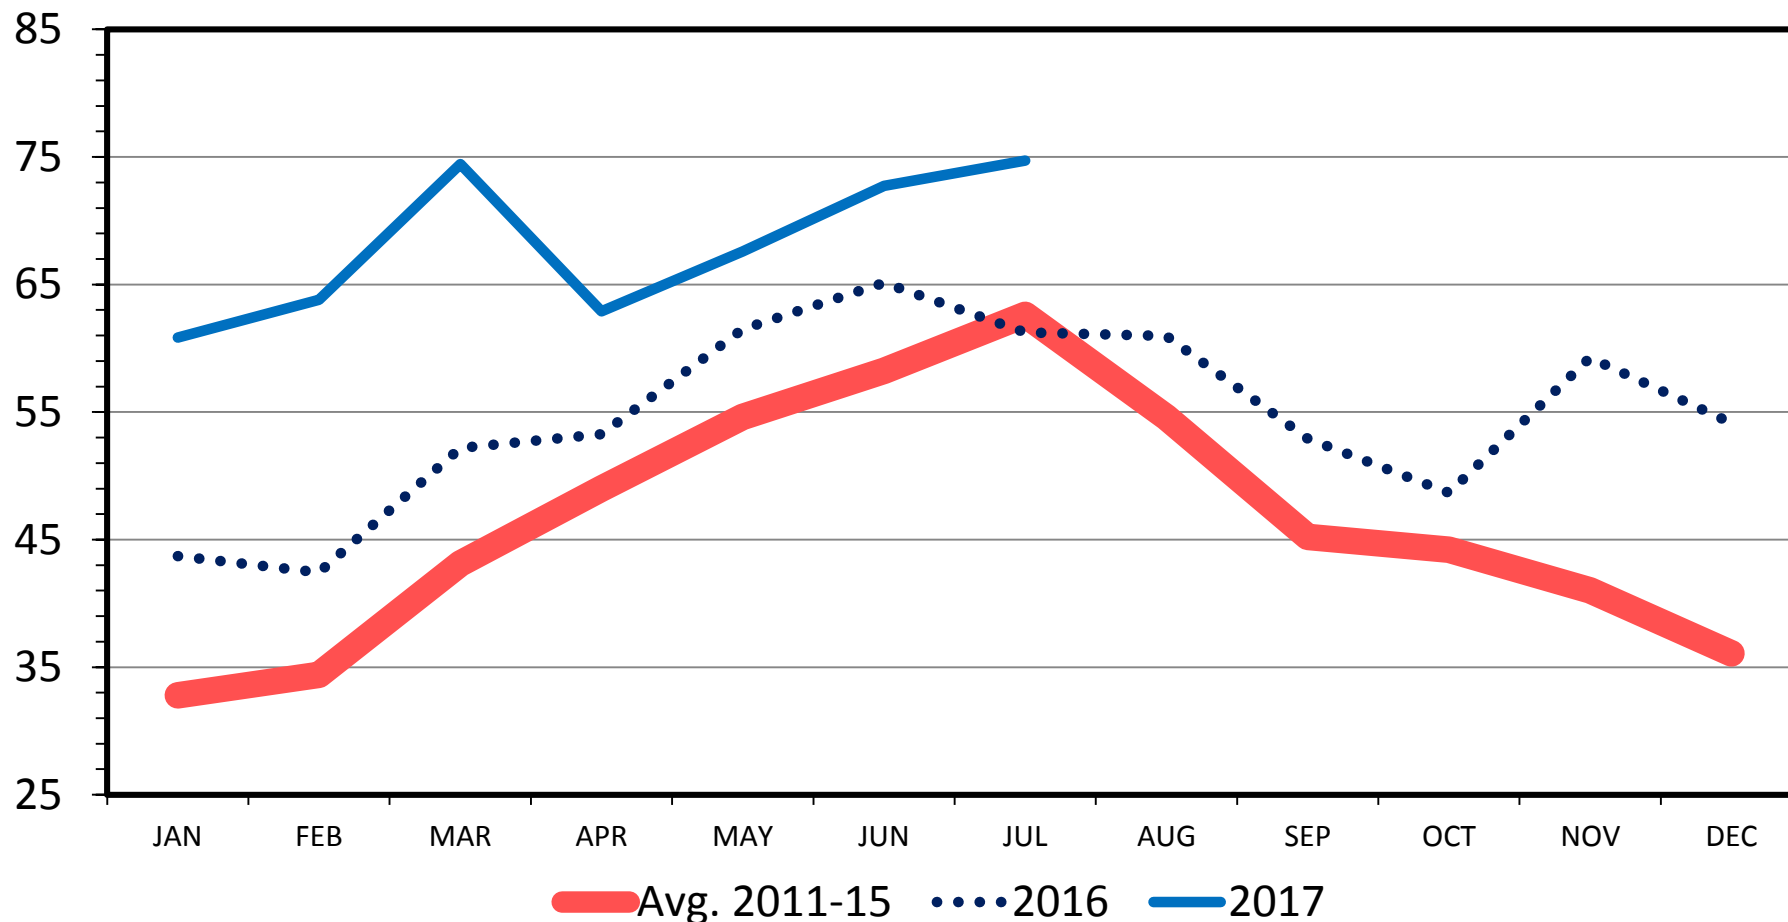

US BEEF EXPORTS TO JAPAN

Carcass Weight, Monthly

Mil. Pounds

Data Source: USDA-ERS & USDA-FAS

Livestock Marketing Information Center

I-N-37
 09/07/17