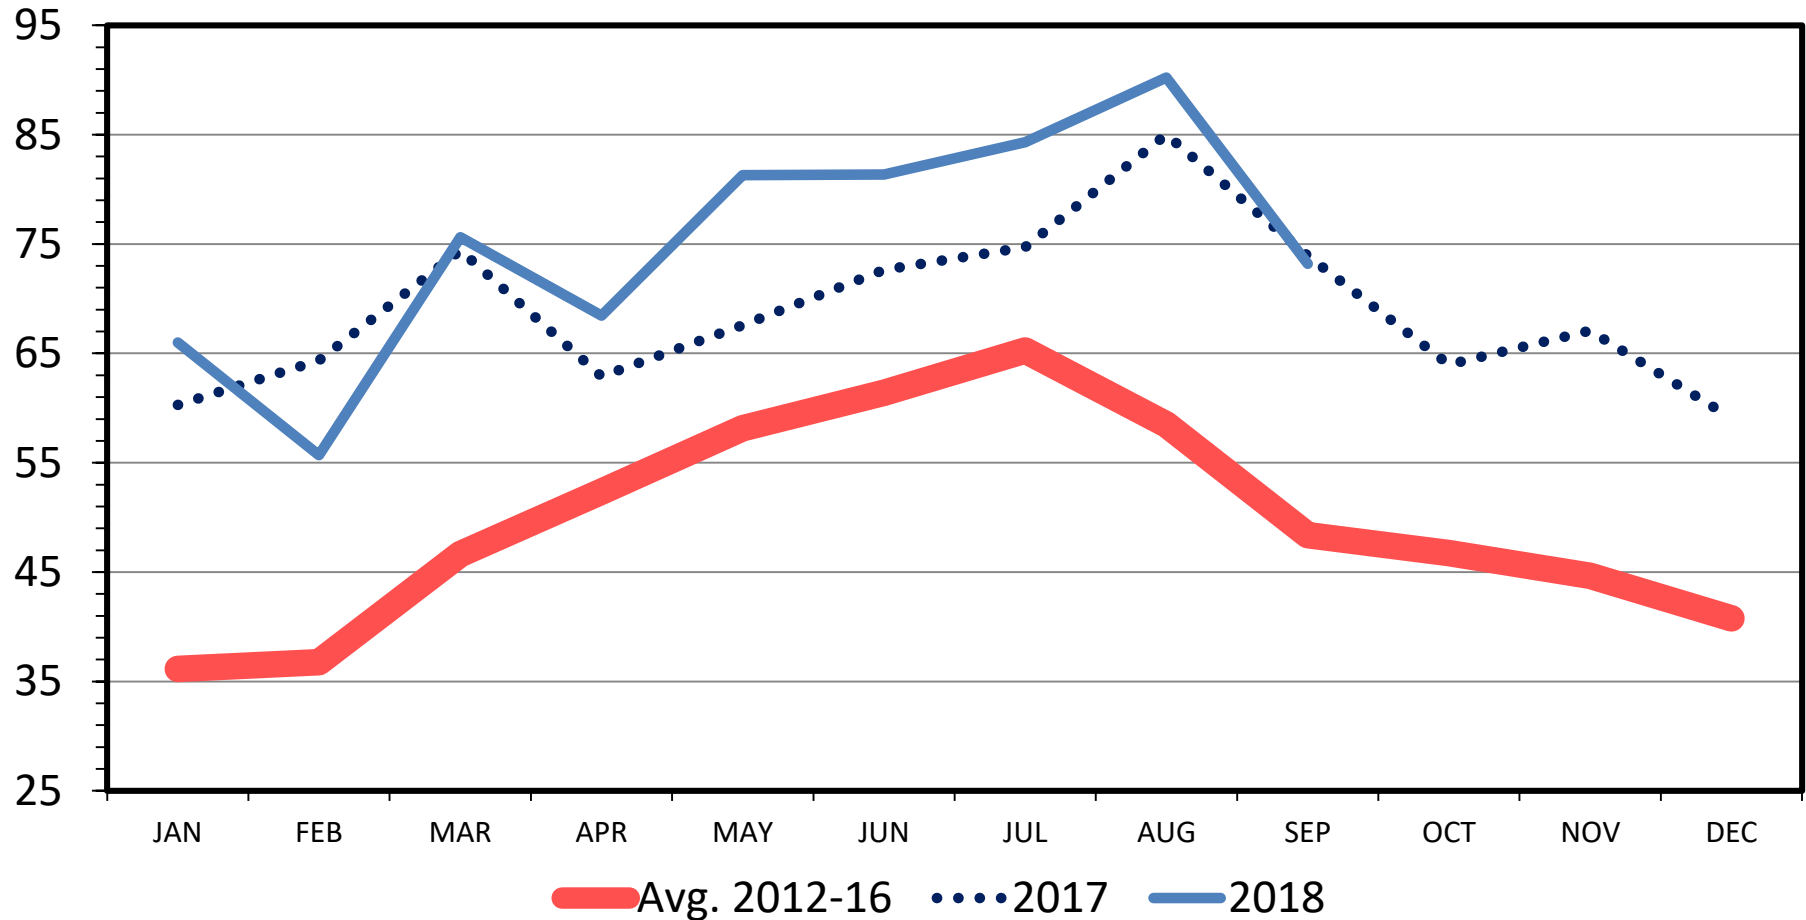

US BEEF EXPORTS TO JAPAN

Carcass Weight, Monthly

Mil. Pounds

Data Source: USDA-ERS & USDA-FAS

Livestock Marketing Information Center

I-N-37
 11/05/18