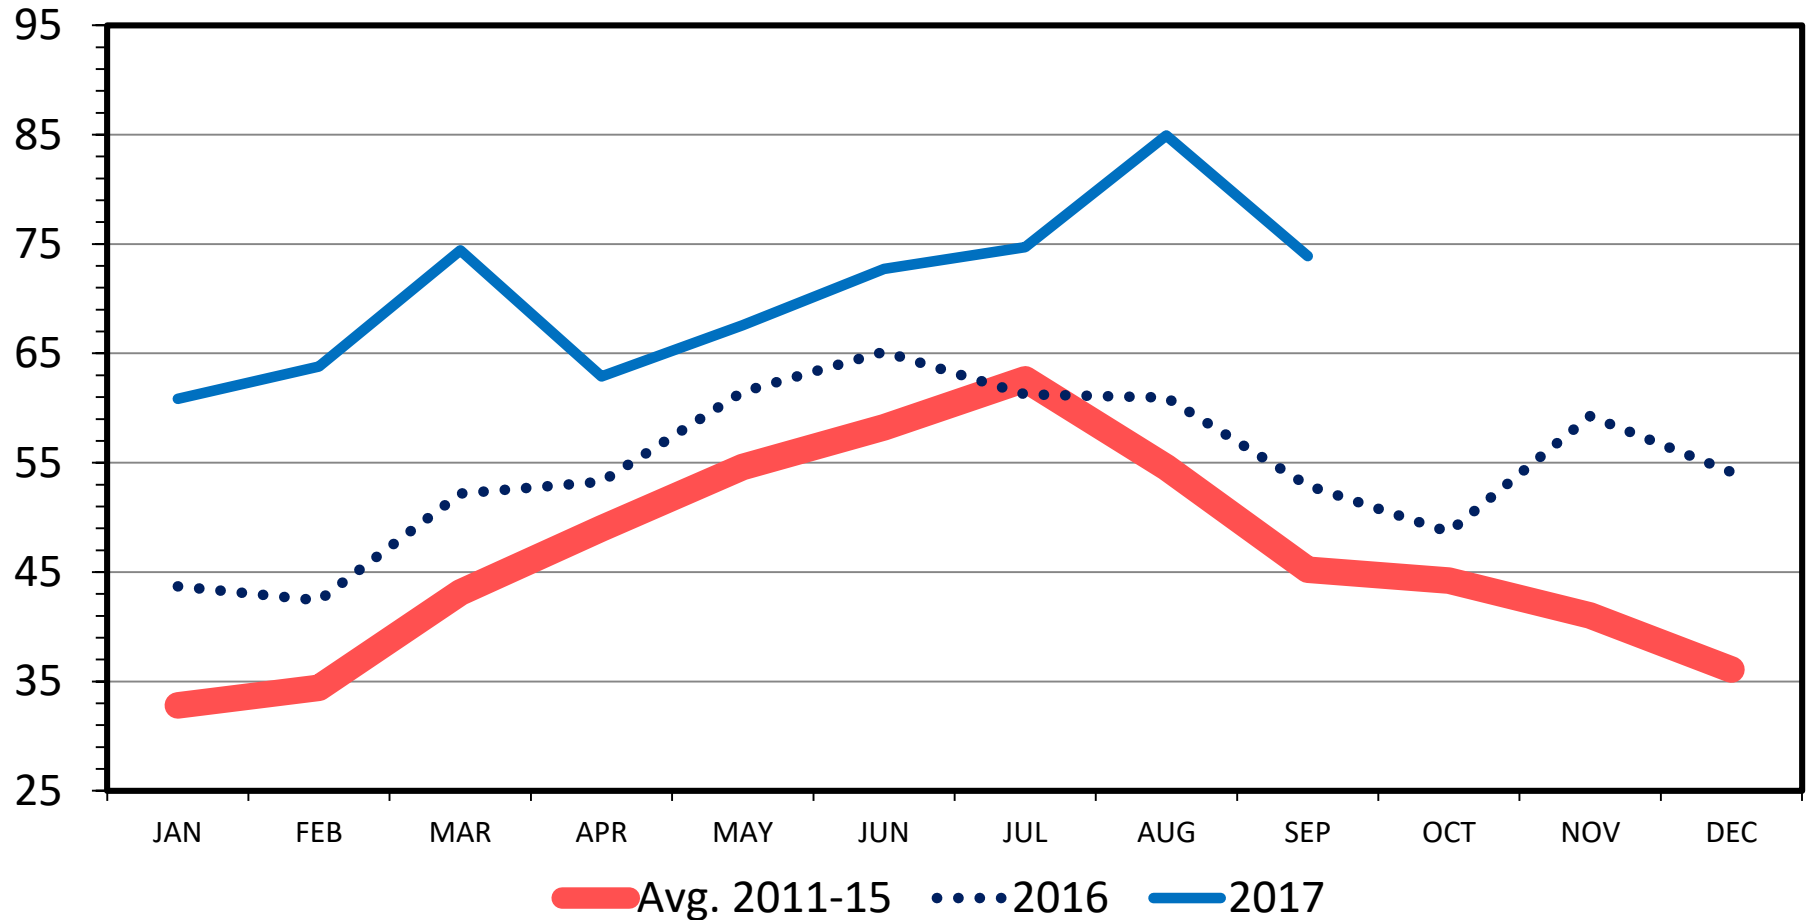

US BEEF EXPORTS TO JAPAN

Carcass Weight, Monthly

Mil. Pounds

Data Source: USDA-ERS & USDA-FAS

Livestock Marketing Information Center

I-N-37
 11/06/17