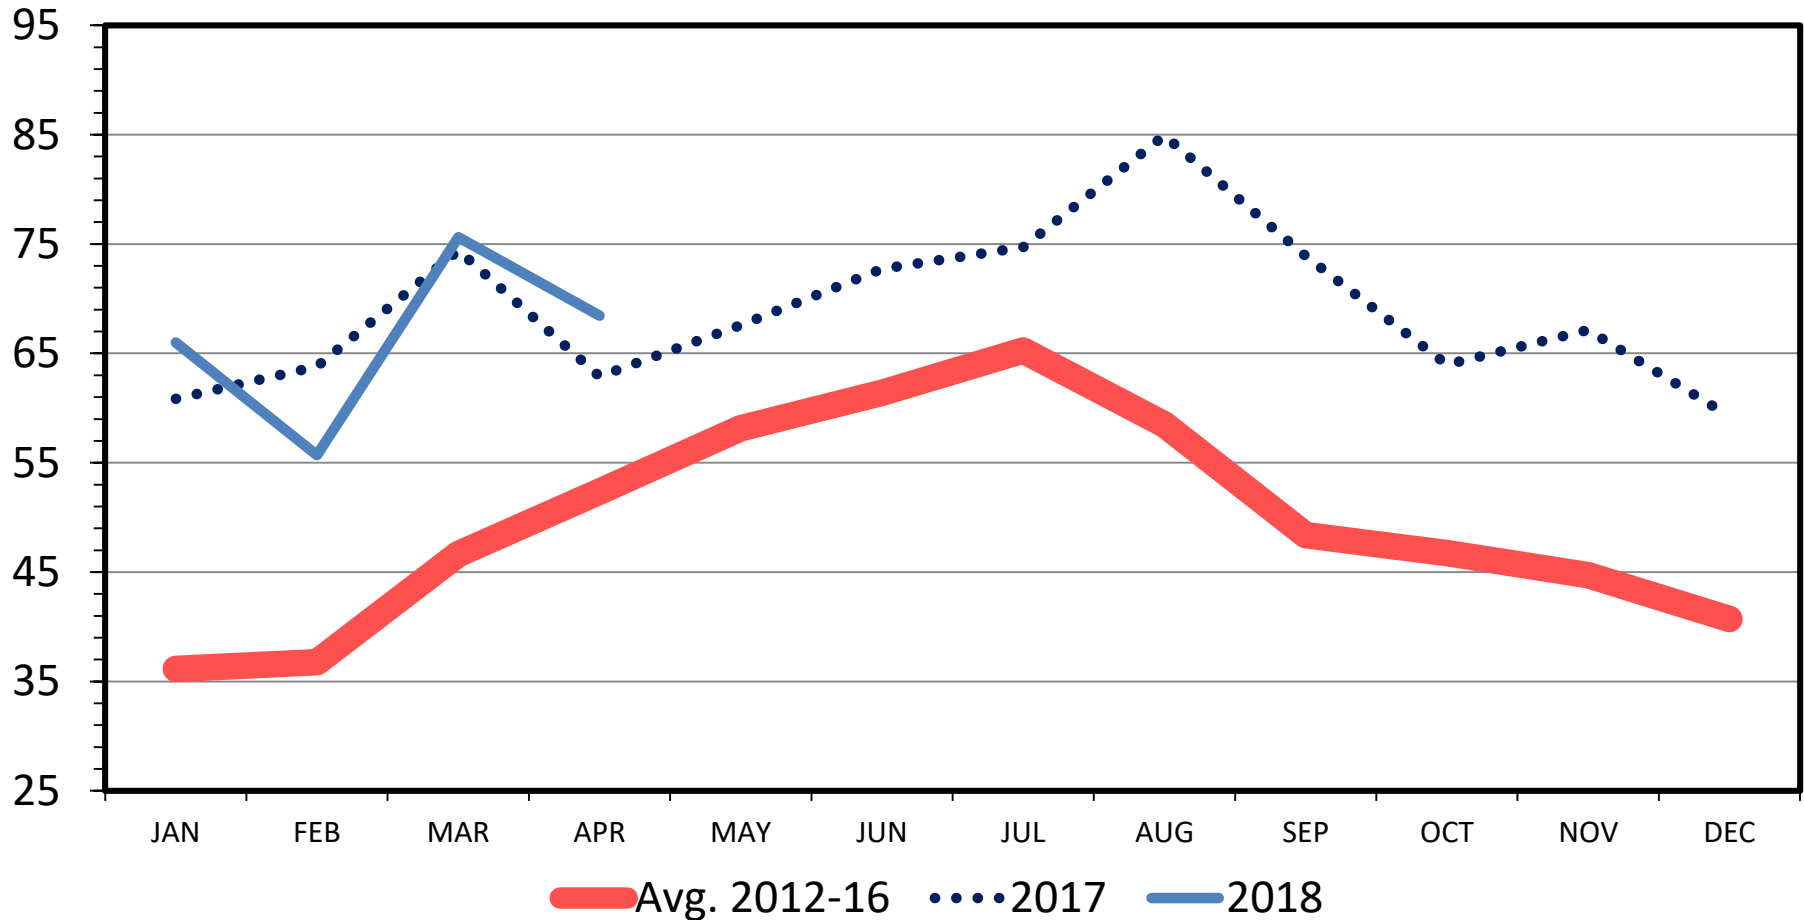

## Carcass Weight, Monthly

Mil. Pounds

Data Source: USDA-ERS & USDA-FAS

Livestock Marketing Information Center

I-N-37  
 06/07/18