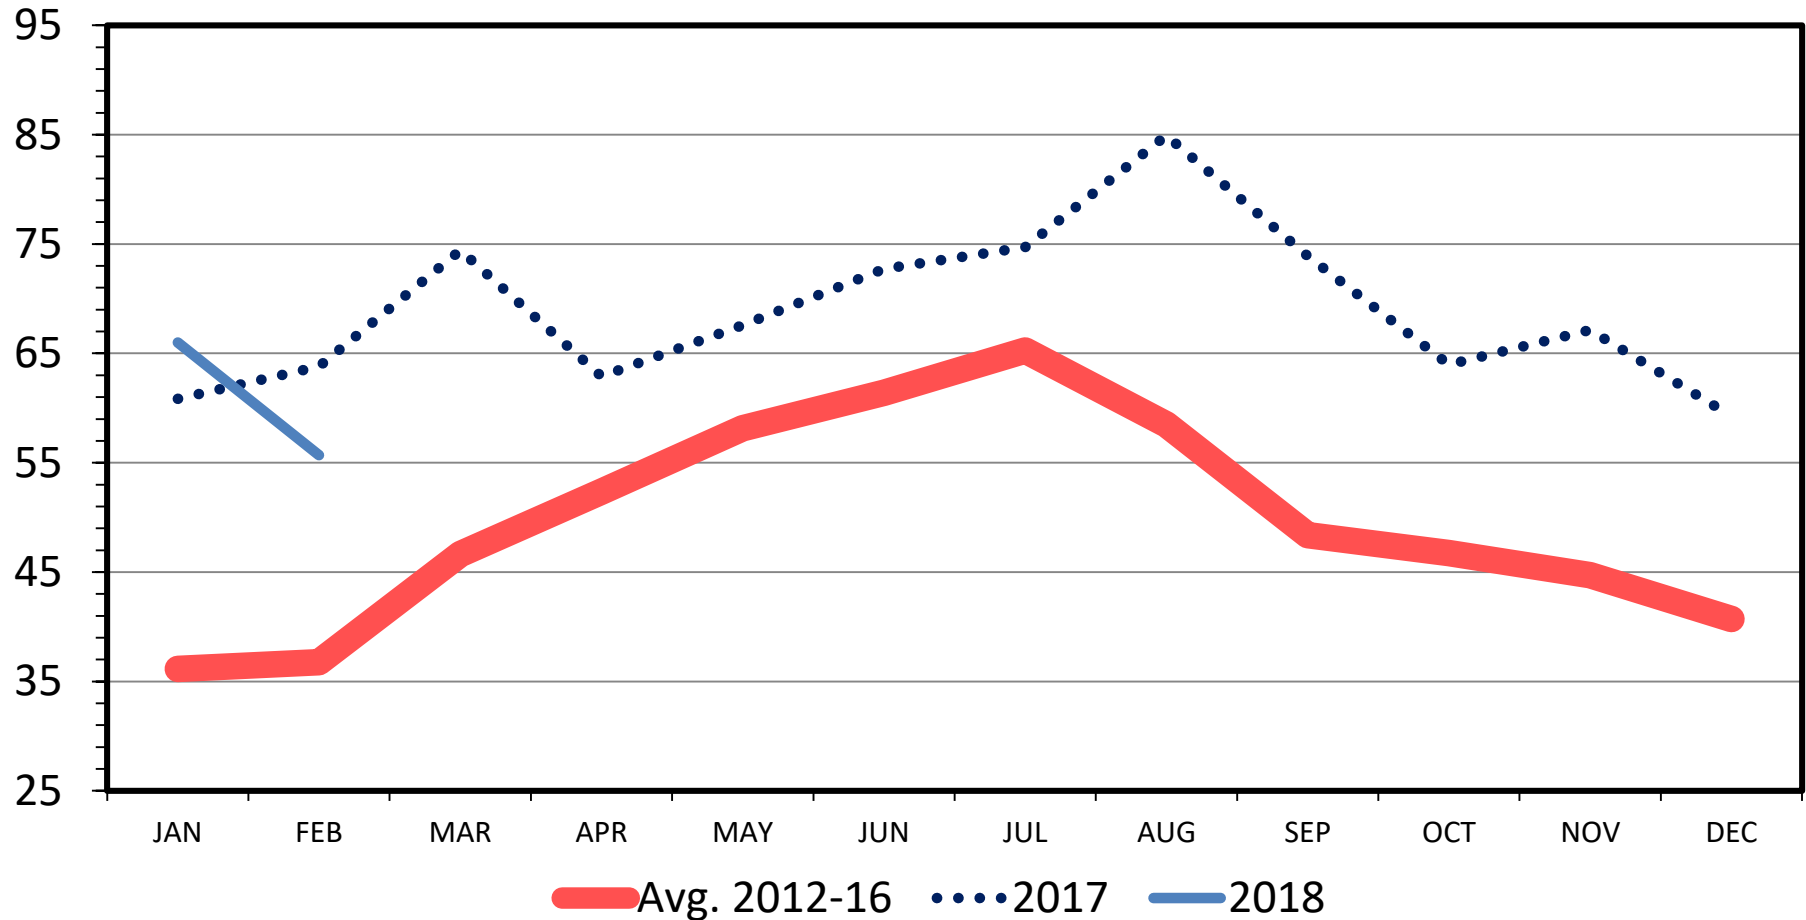

## Carcass Weight, Monthly

Mil. Pounds

Data Source: USDA-ERS & USDA-FAS

Livestock Marketing Information Center

I-N-37  
 04/06/18