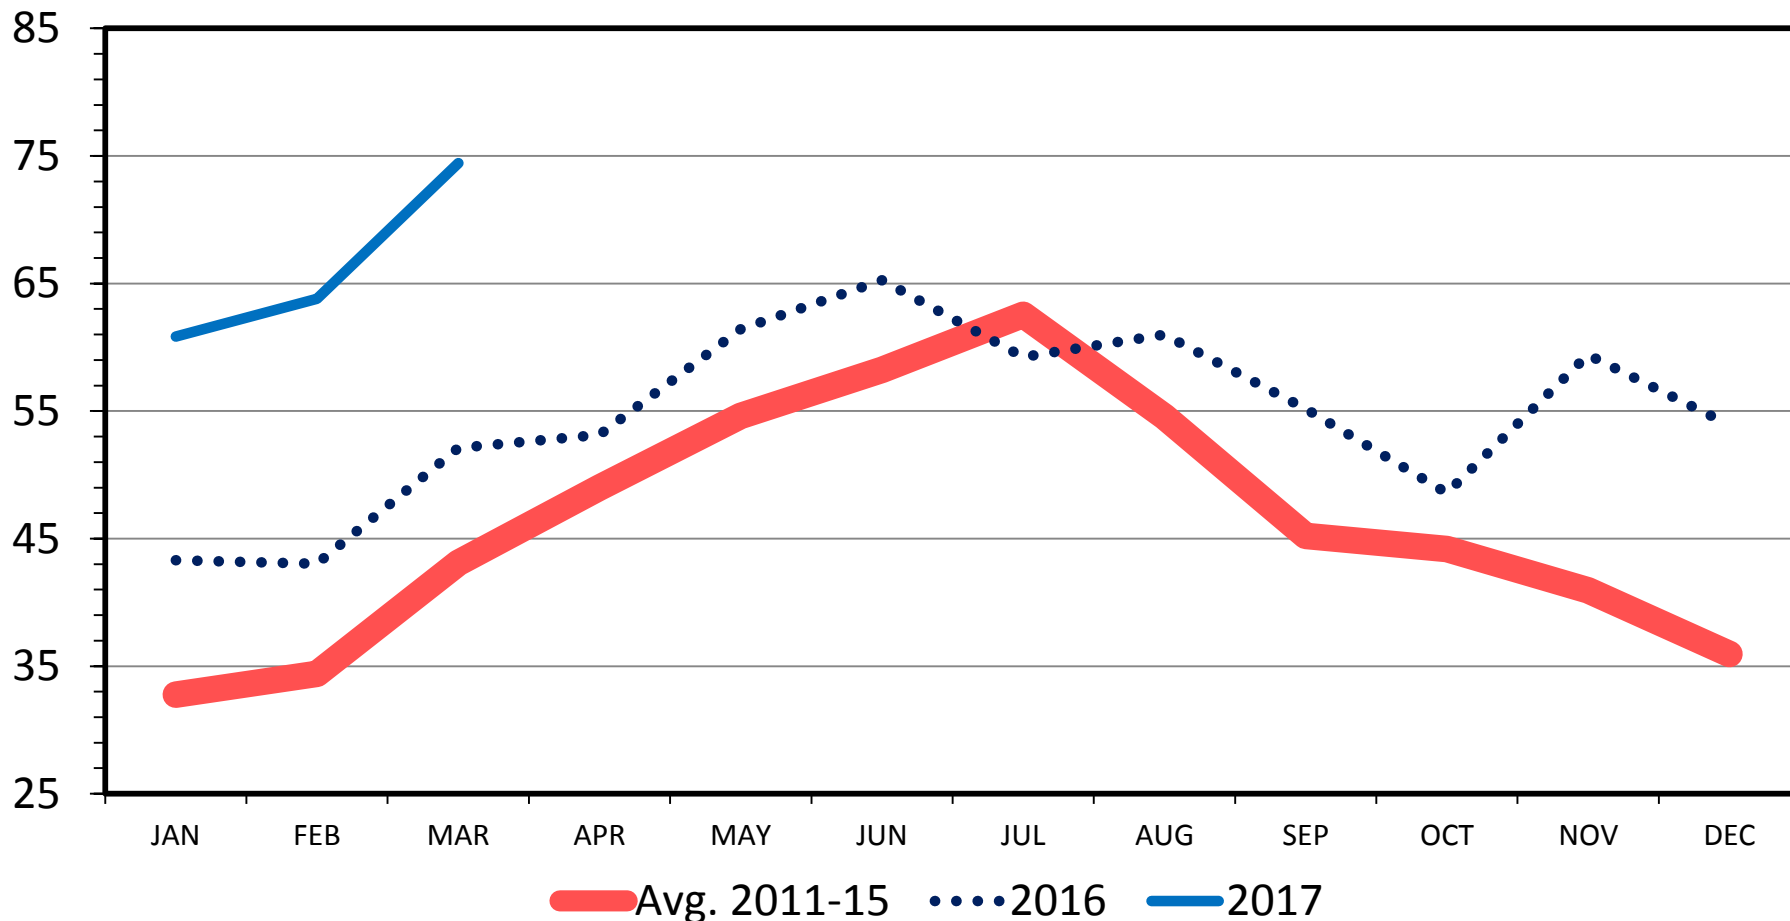

US BEEF EXPORTS TO JAPAN

Carcass Weight, Monthly

Mil. Pounds

Data Source: USDA-ERS & USDA-FAS

Livestock Marketing Information Center

I-N-37
 05/05/17