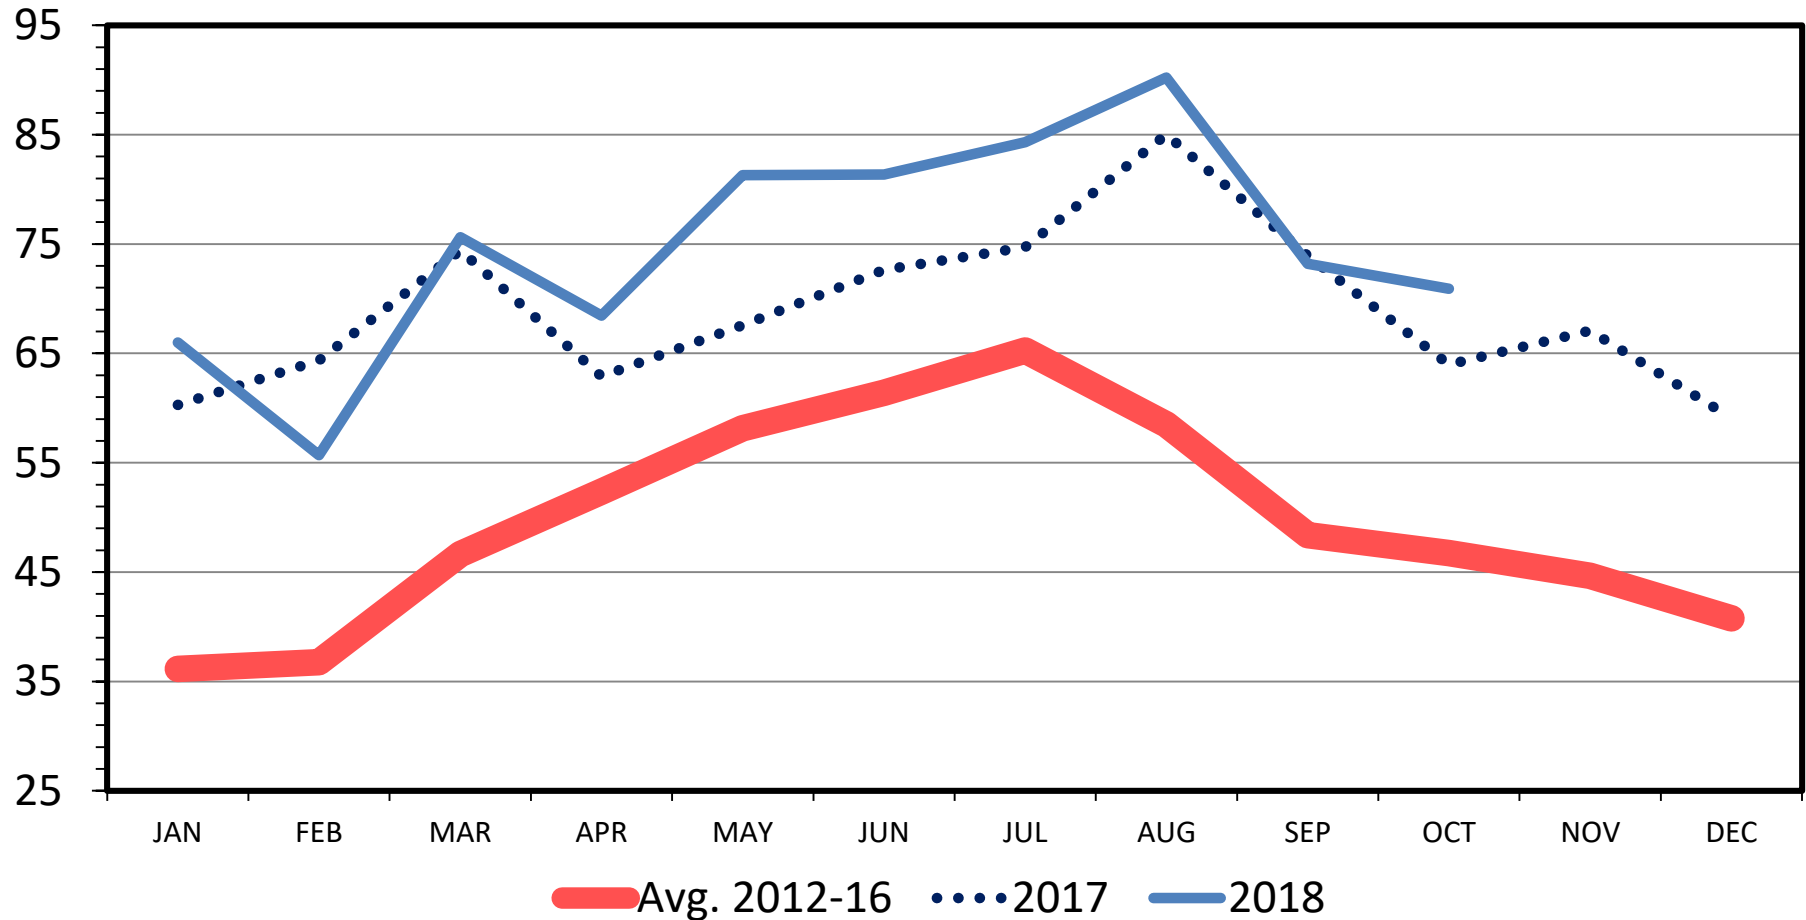

US BEEF EXPORTS TO JAPAN

Carcass Weight, Monthly

Mil. Pounds

Data Source: USDA-ERS & USDA-FAS

Livestock Marketing Information Center

I-N-37
 12/07/18