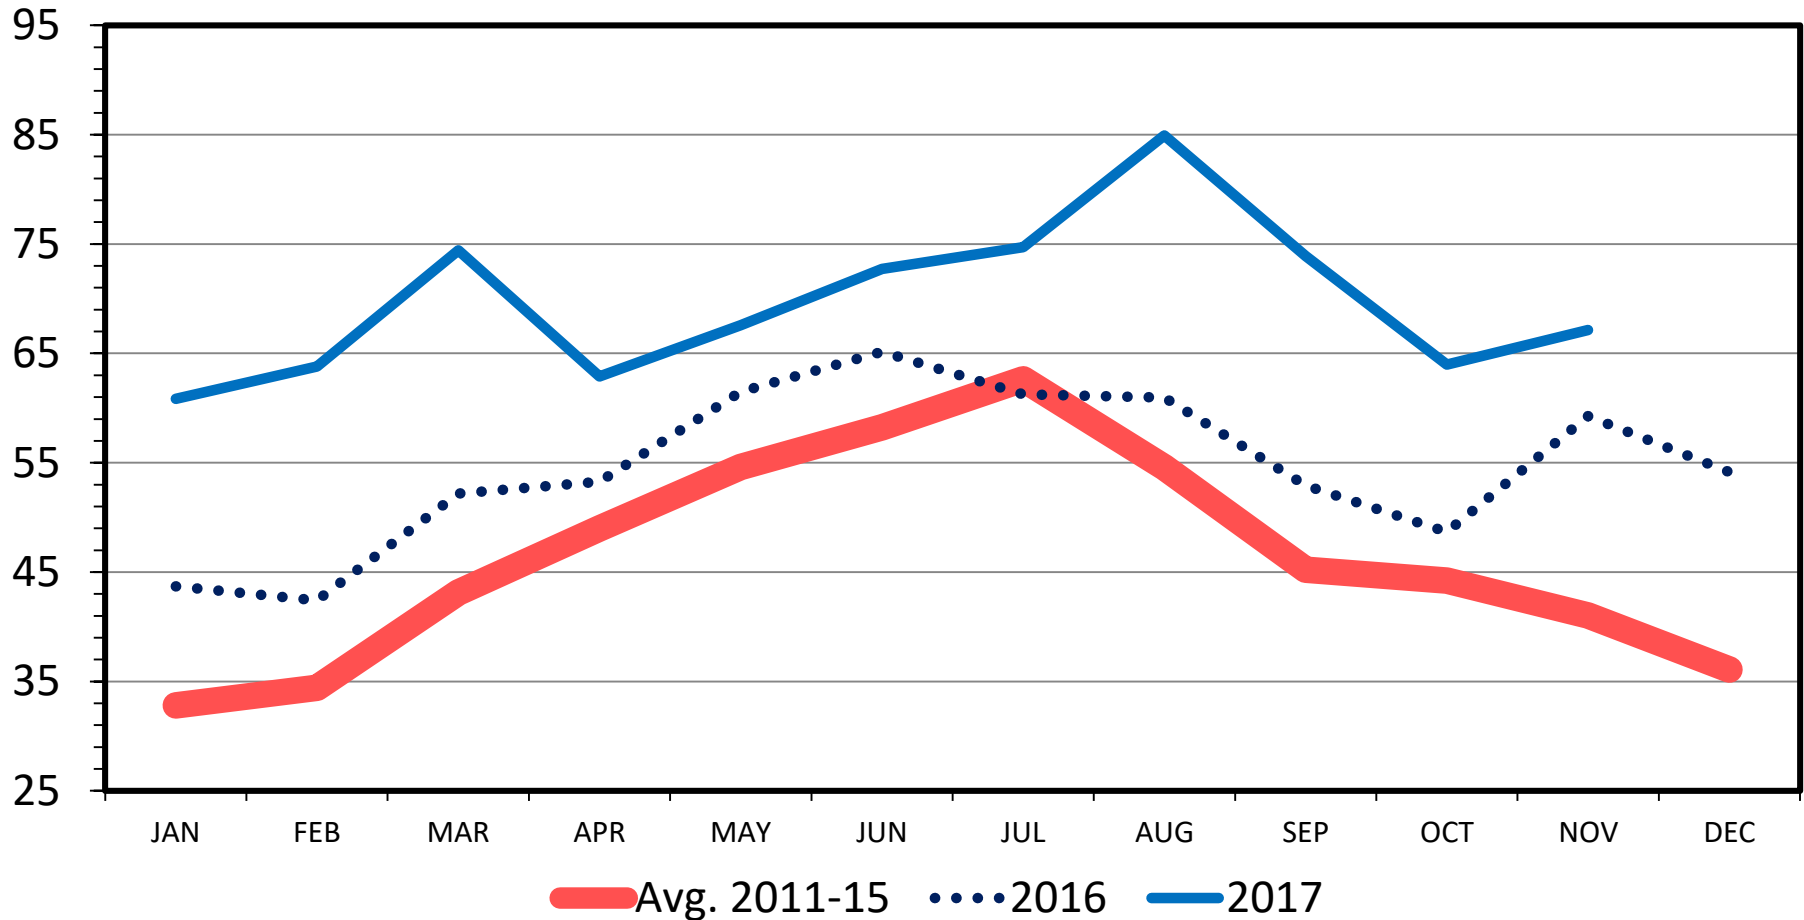

US BEEF EXPORTS TO JAPAN

Carcass Weight, Monthly

Mil. Pounds

Data Source: USDA-ERS & USDA-FAS

Livestock Marketing Information Center

I-N-37
 01/09/18