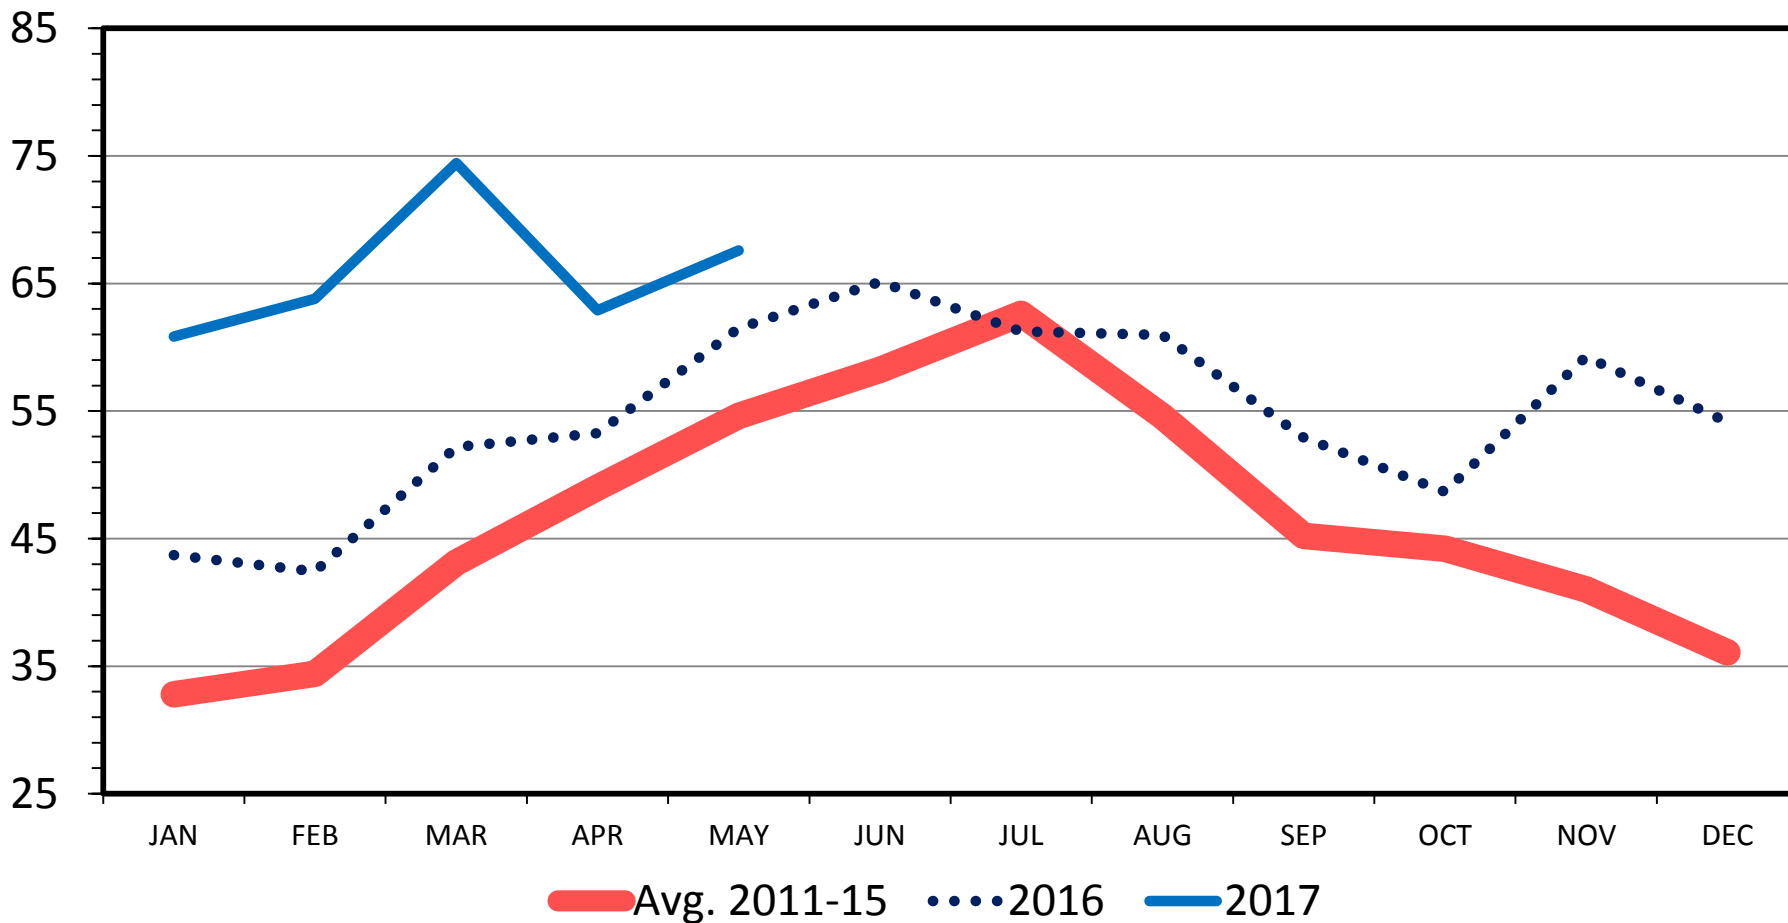

US BEEF EXPORTS TO JAPAN

Carcass Weight, Monthly

Mil. Pounds

Data Source: USDA-ERS & USDA-FAS

Livestock Marketing Information Center

I-N-37
 07/07/17