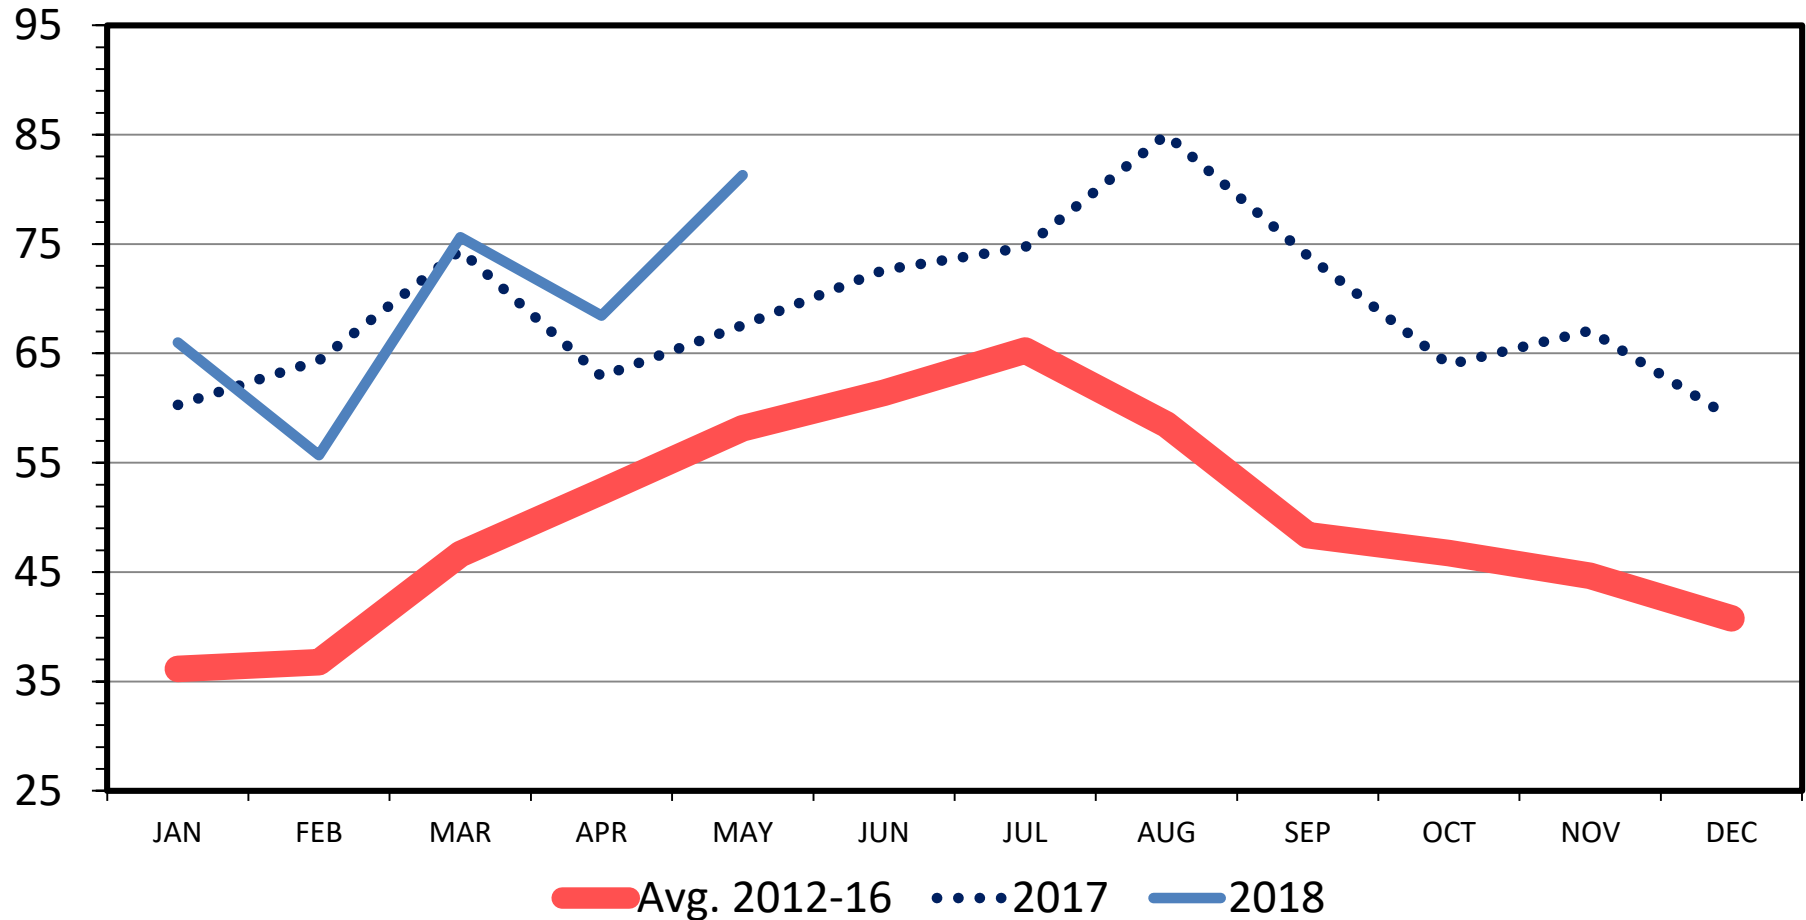

## Carcass Weight, Monthly

Mil. Pounds

Data Source: USDA-ERS & USDA-FAS

Livestock Marketing Information Center

I-N-37  
 07/09/18