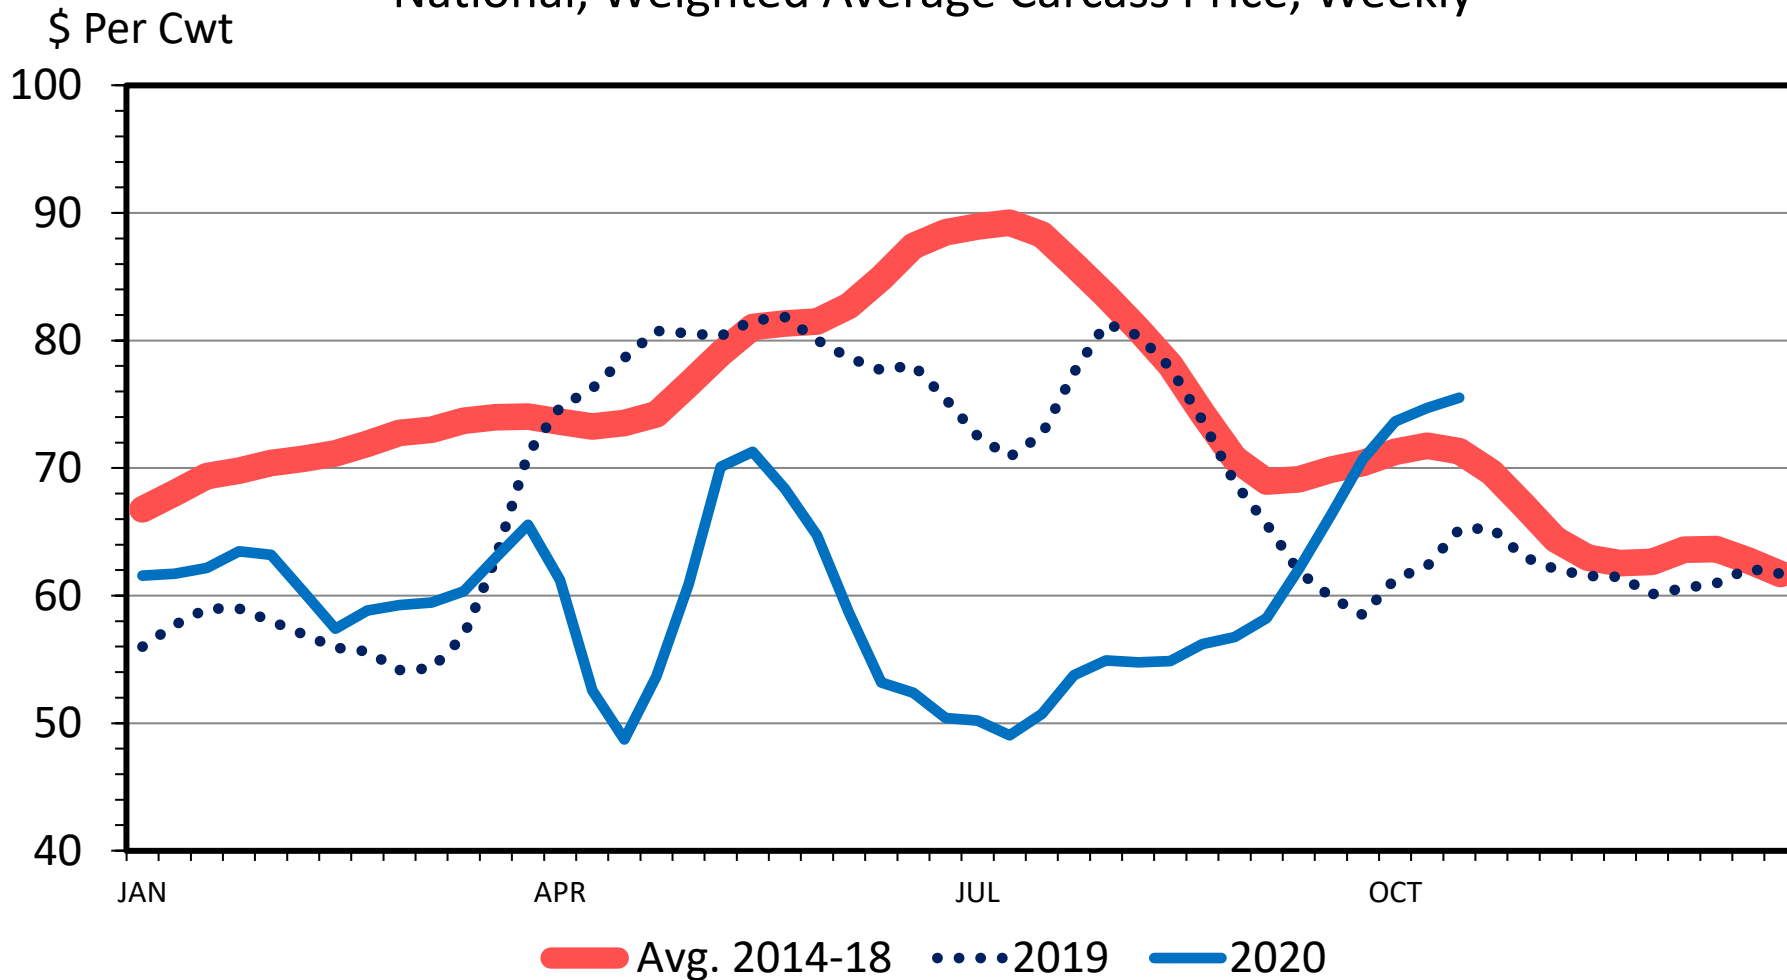

BASE SLAUGHTER HOG PRICES

National, Weighted Average Carcass Price, Weekly

Data Source: USDA-AMS

Livestock Marketing Information Center

H-P-23
10/19/20