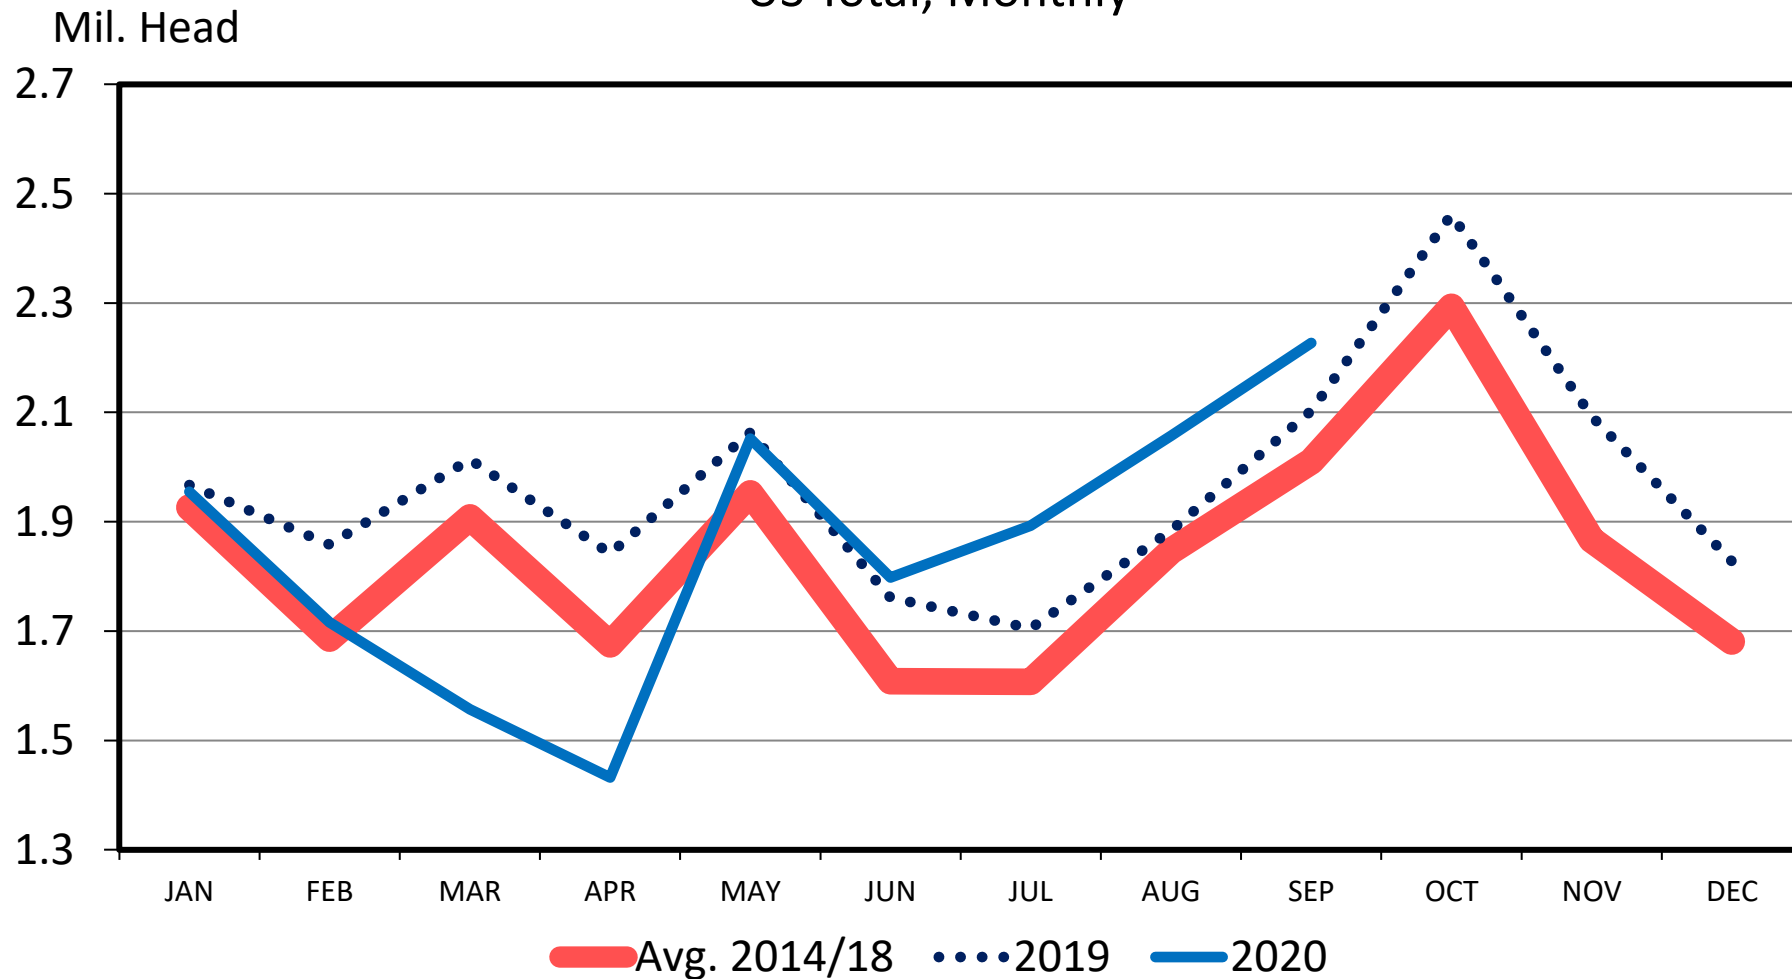

FEEDLOT PLACEMENTS

US Total, Monthly

Data Source: USDA-NASS

Livestock Marketing Information Center

C-N-08
 10/23/20