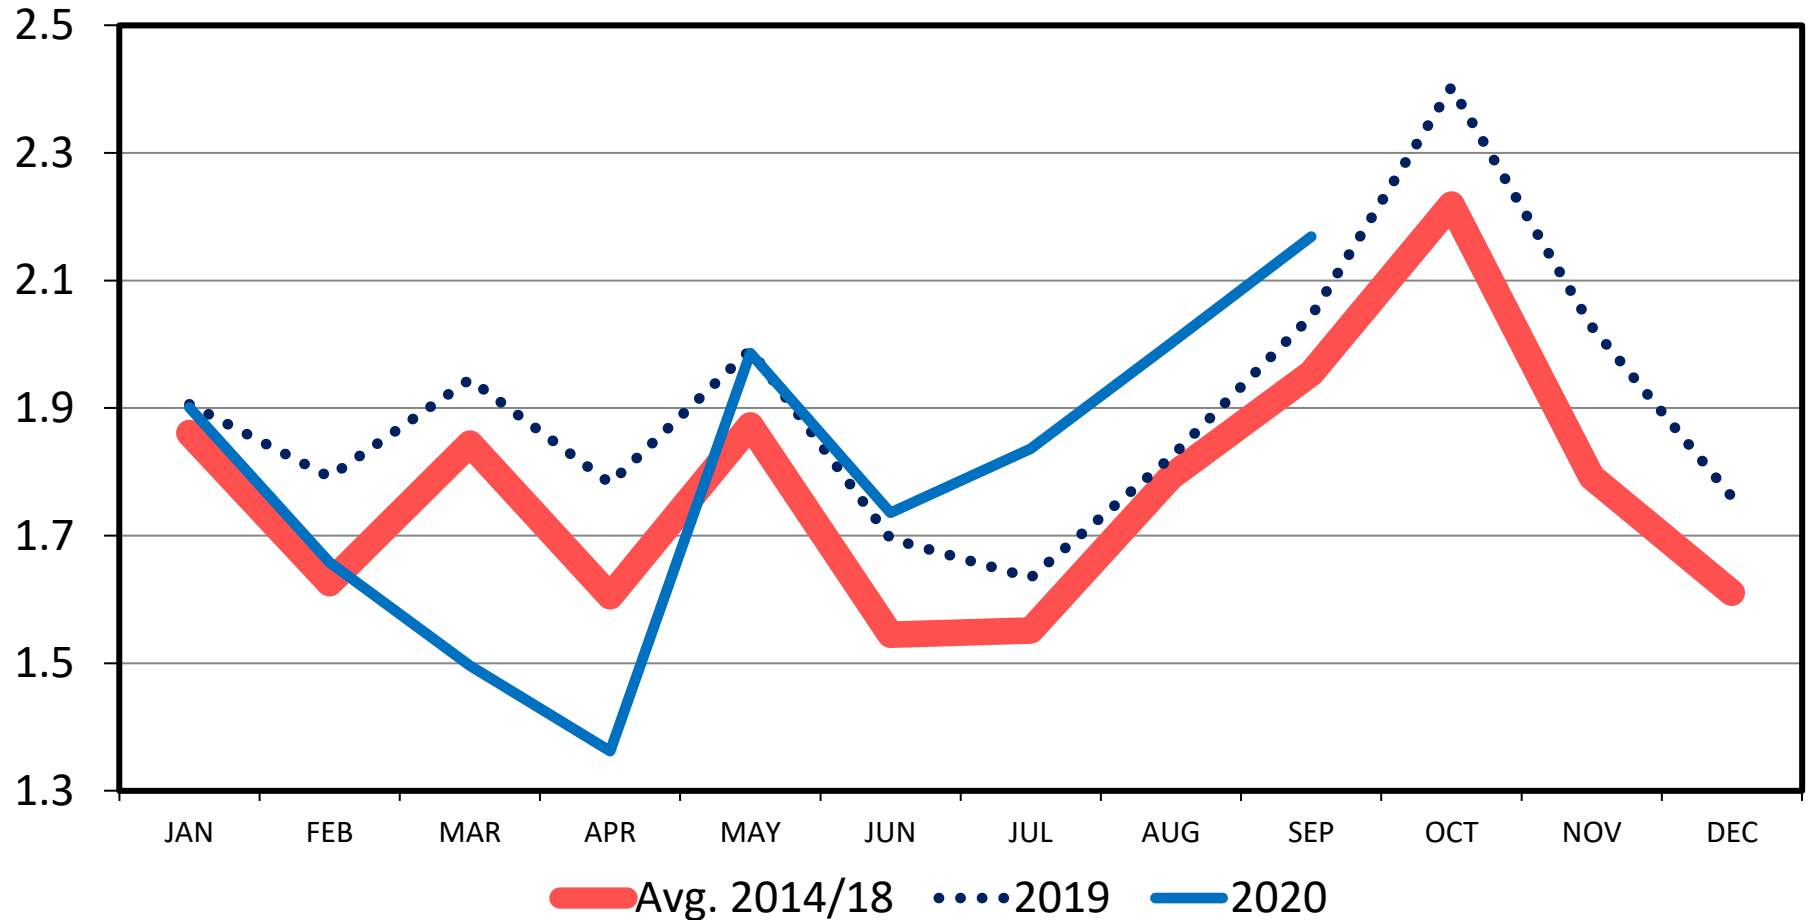

# NET FEEDLOT PLACEMENTS

US Total, Monthly

Mil. Head

Data Source: USDA-NASS, Compiled by LMIC

Livestock Marketing Information Center

C-N-09  
 10/23/20