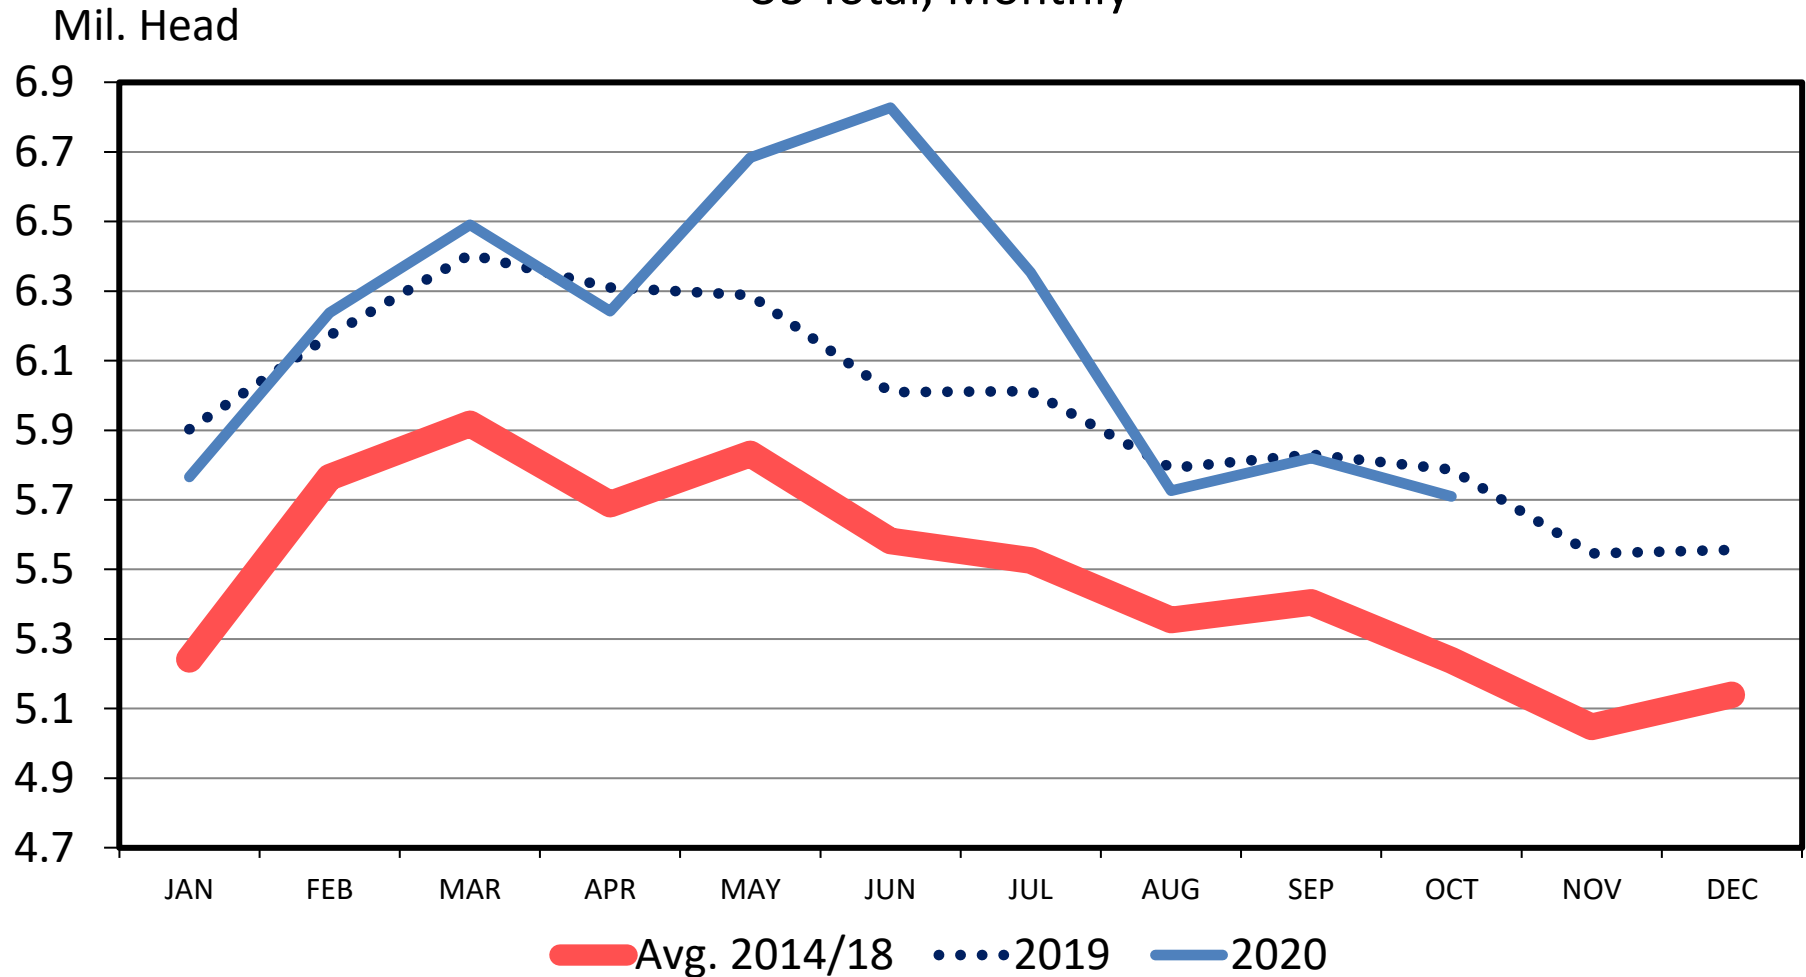

CATTLE ON FEED OVER 90 DAYS

US Total, Monthly

Data Source: USDA-NASS, Compiled by LMIC

Livestock Marketing Information Center

C-N-11
 10/23/20