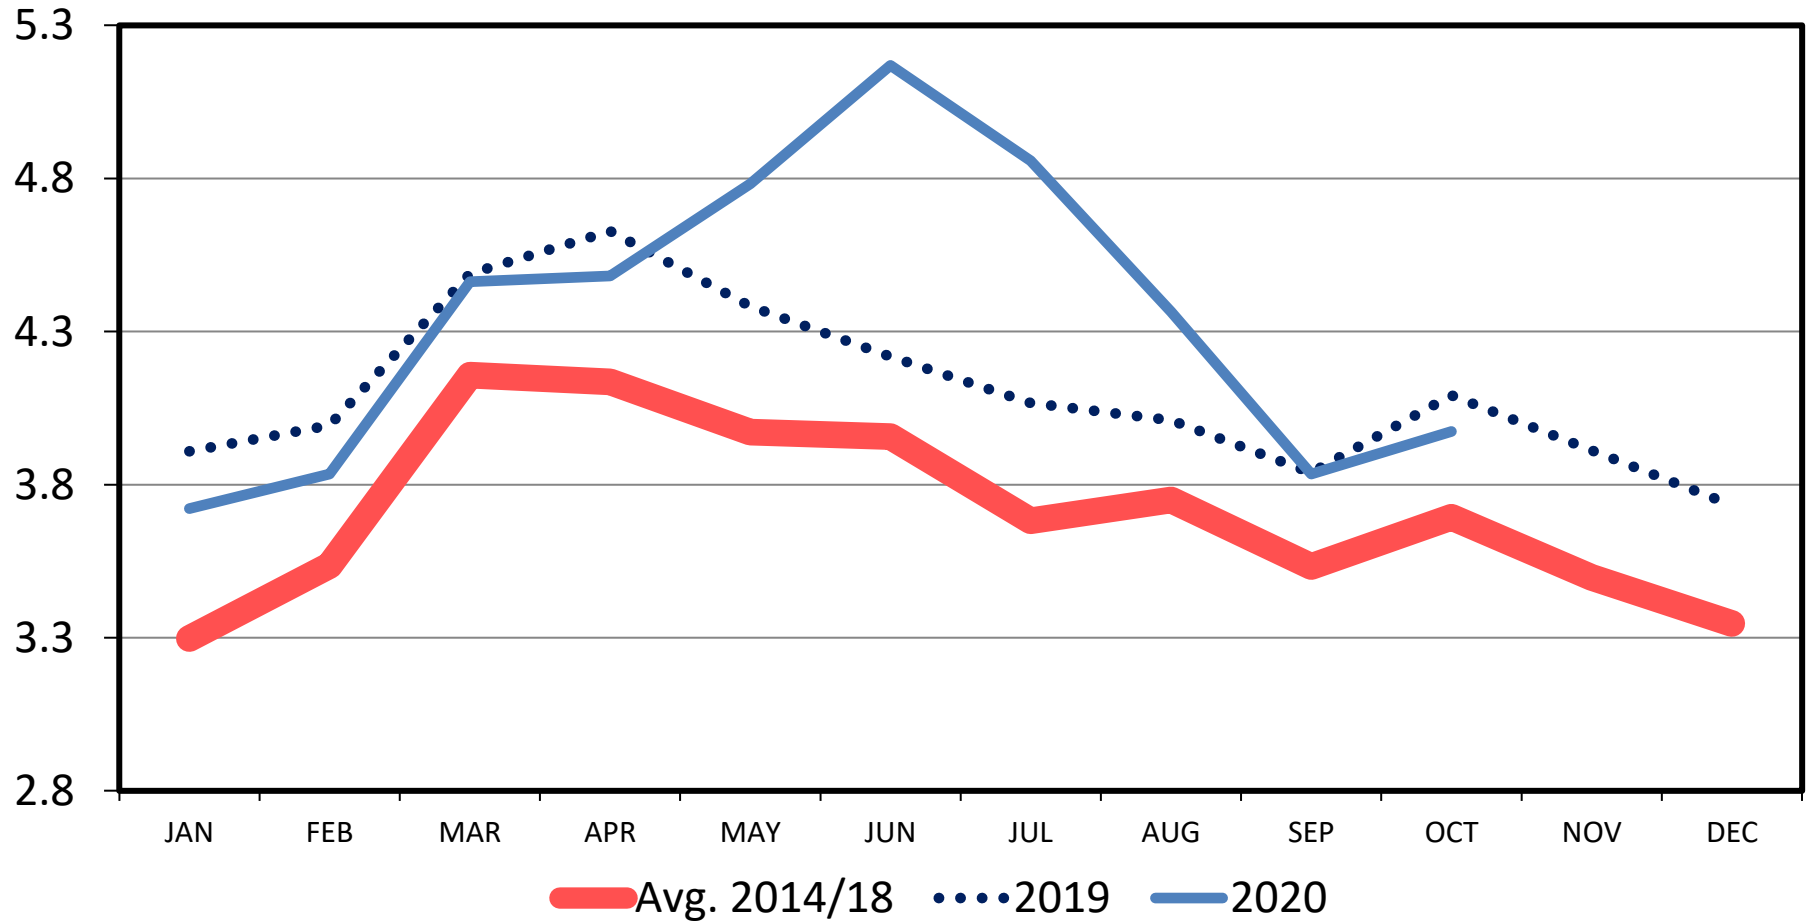

CATTLE ON FEED OVER 120 DAYS

US Total, Monthly

Mil. Head

Data Source: USDA-NASS, Compiled by LMIC

Livestock Marketing Information Center

C-N-12
10/23/20