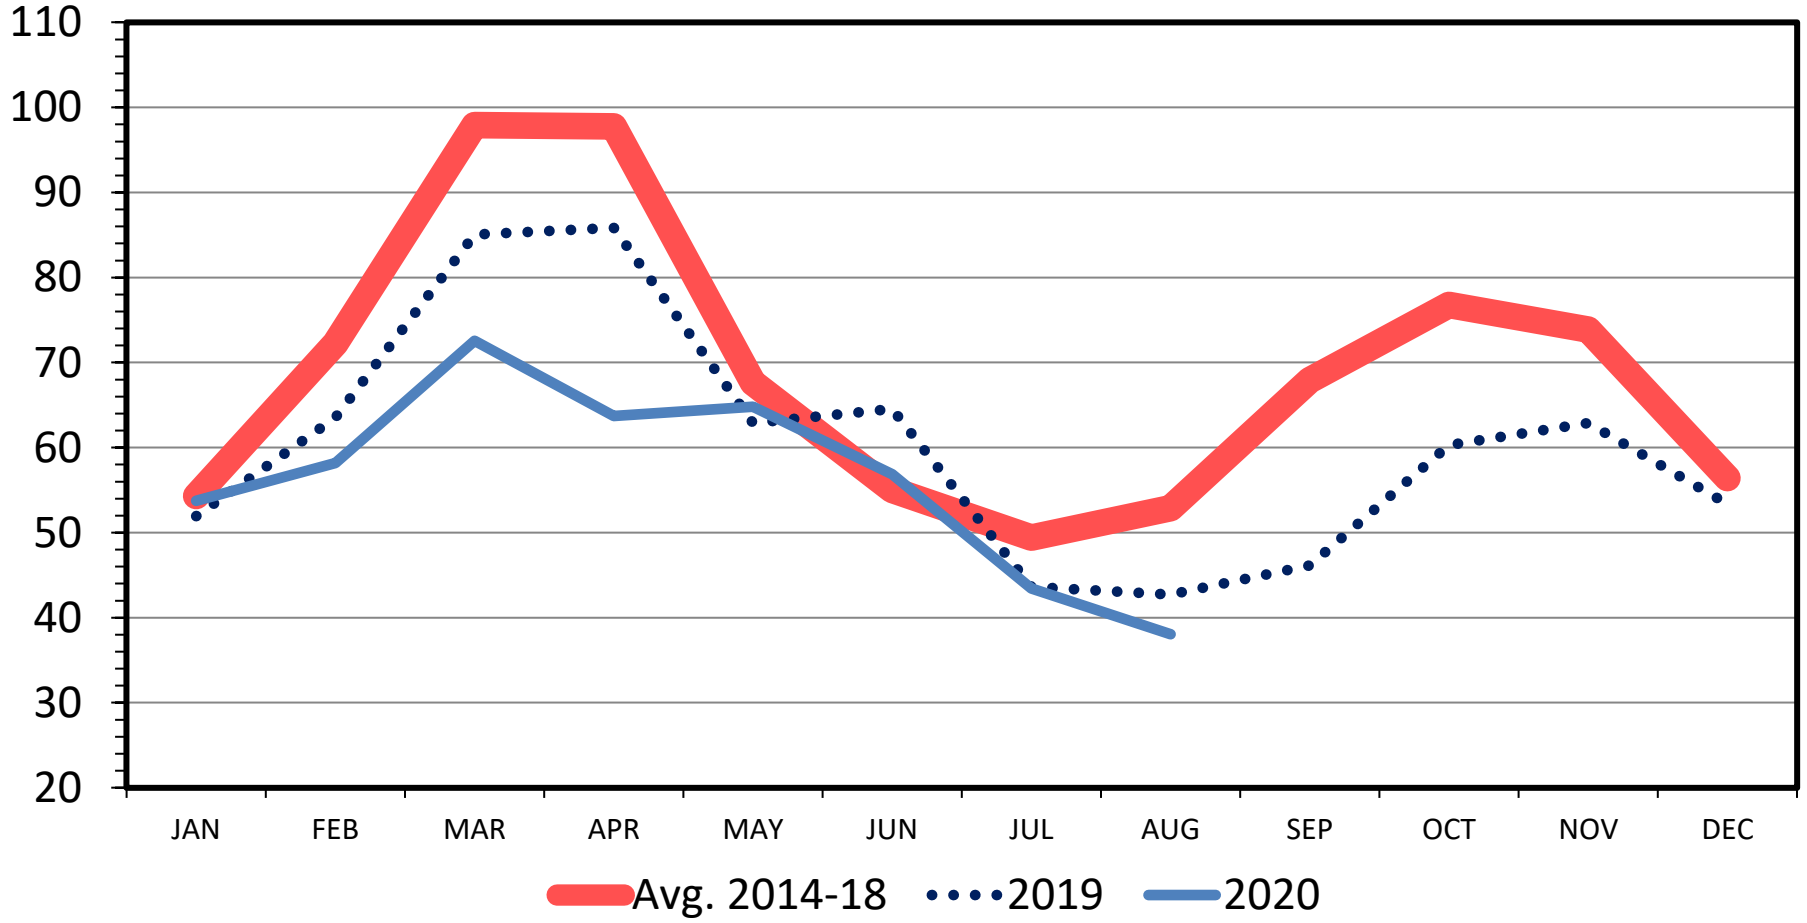

# US CATTLE IMPORTS FROM CANADA

Monthly

Thou. Head

Data Source: USDA-ERS & USDA-FAS

Livestock Marketing Information Center

I-N-04  
10/07/20