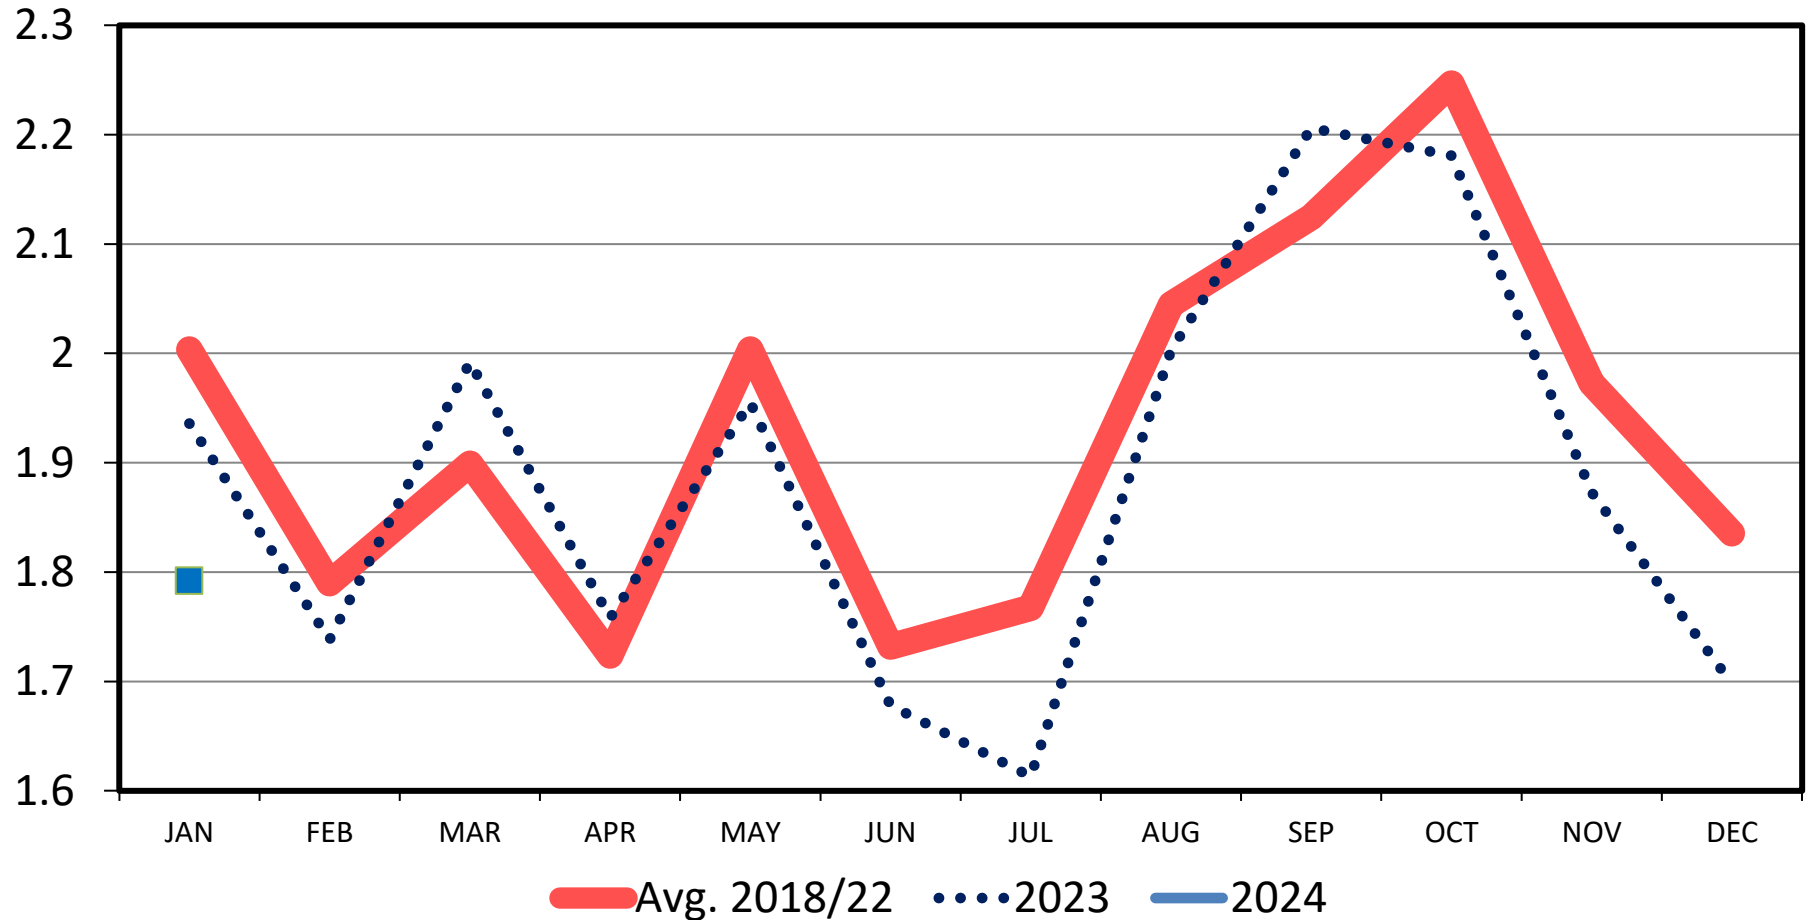

FEEDLOT PLACEMENTS

US Total, Monthly

Mil. Head

Data Source: USDA-NASS

Livestock Marketing Information Center

C-N-08
 02/23/24