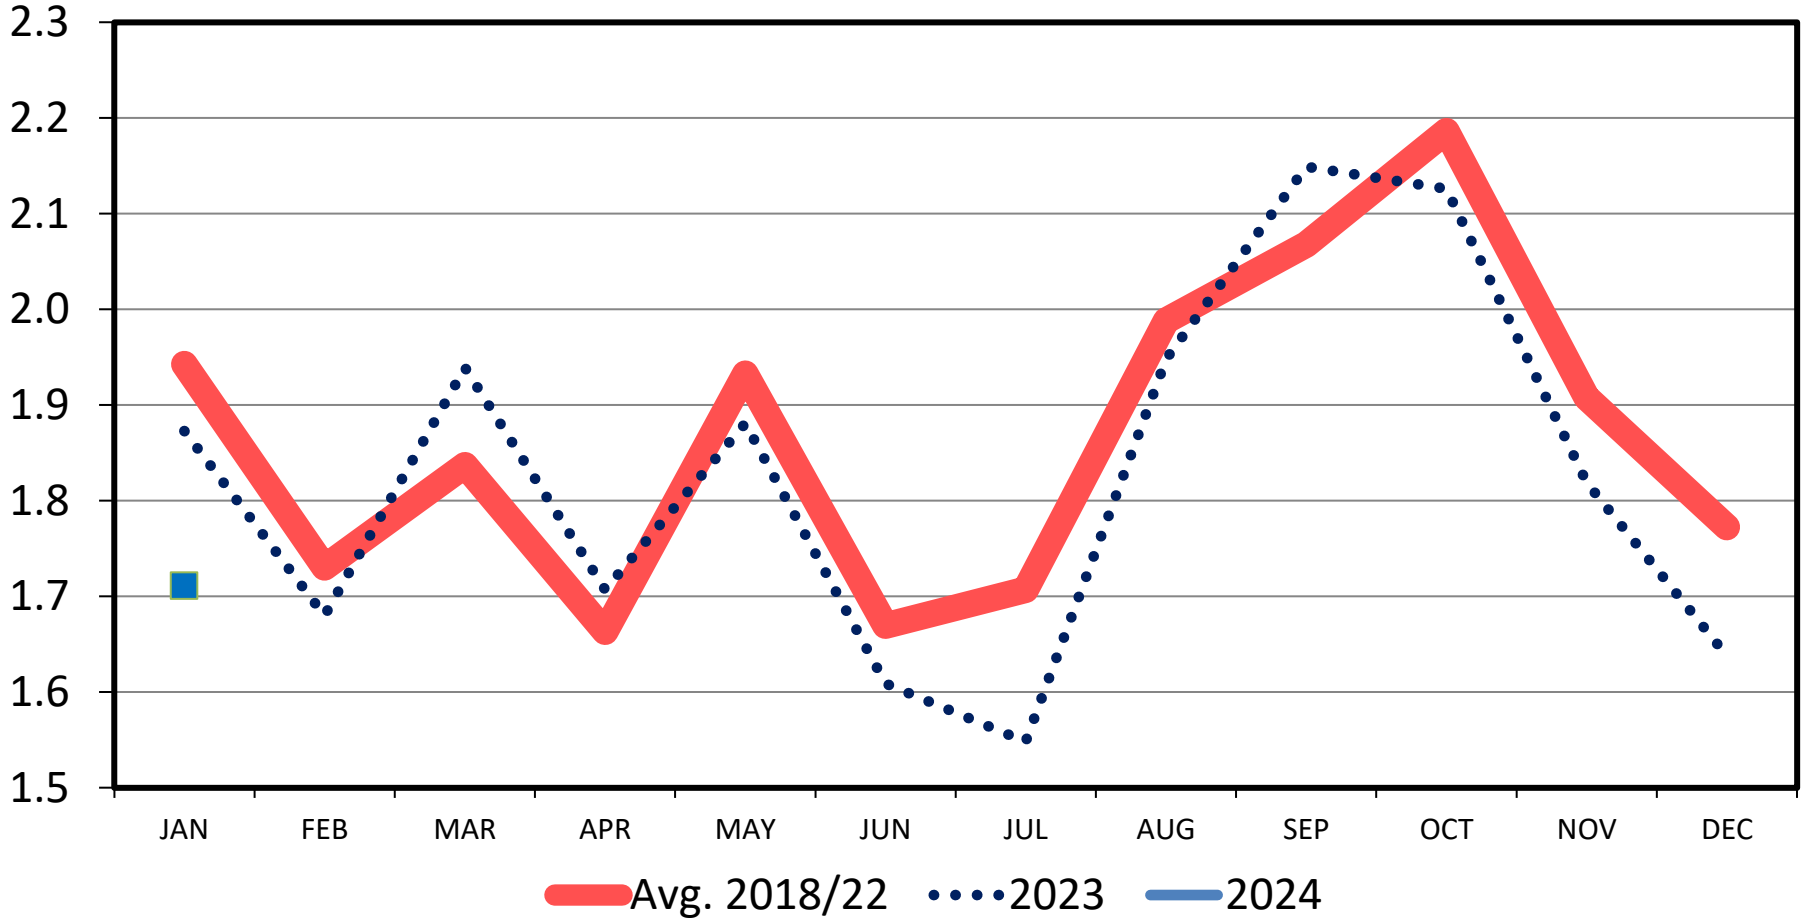

# NET FEEDLOT PLACEMENTS

US Total, Monthly

Mil. Head

Data Source: USDA-NASS, Compiled by LMIC

Livestock Marketing Information Center

C-N-09  
02/23/24