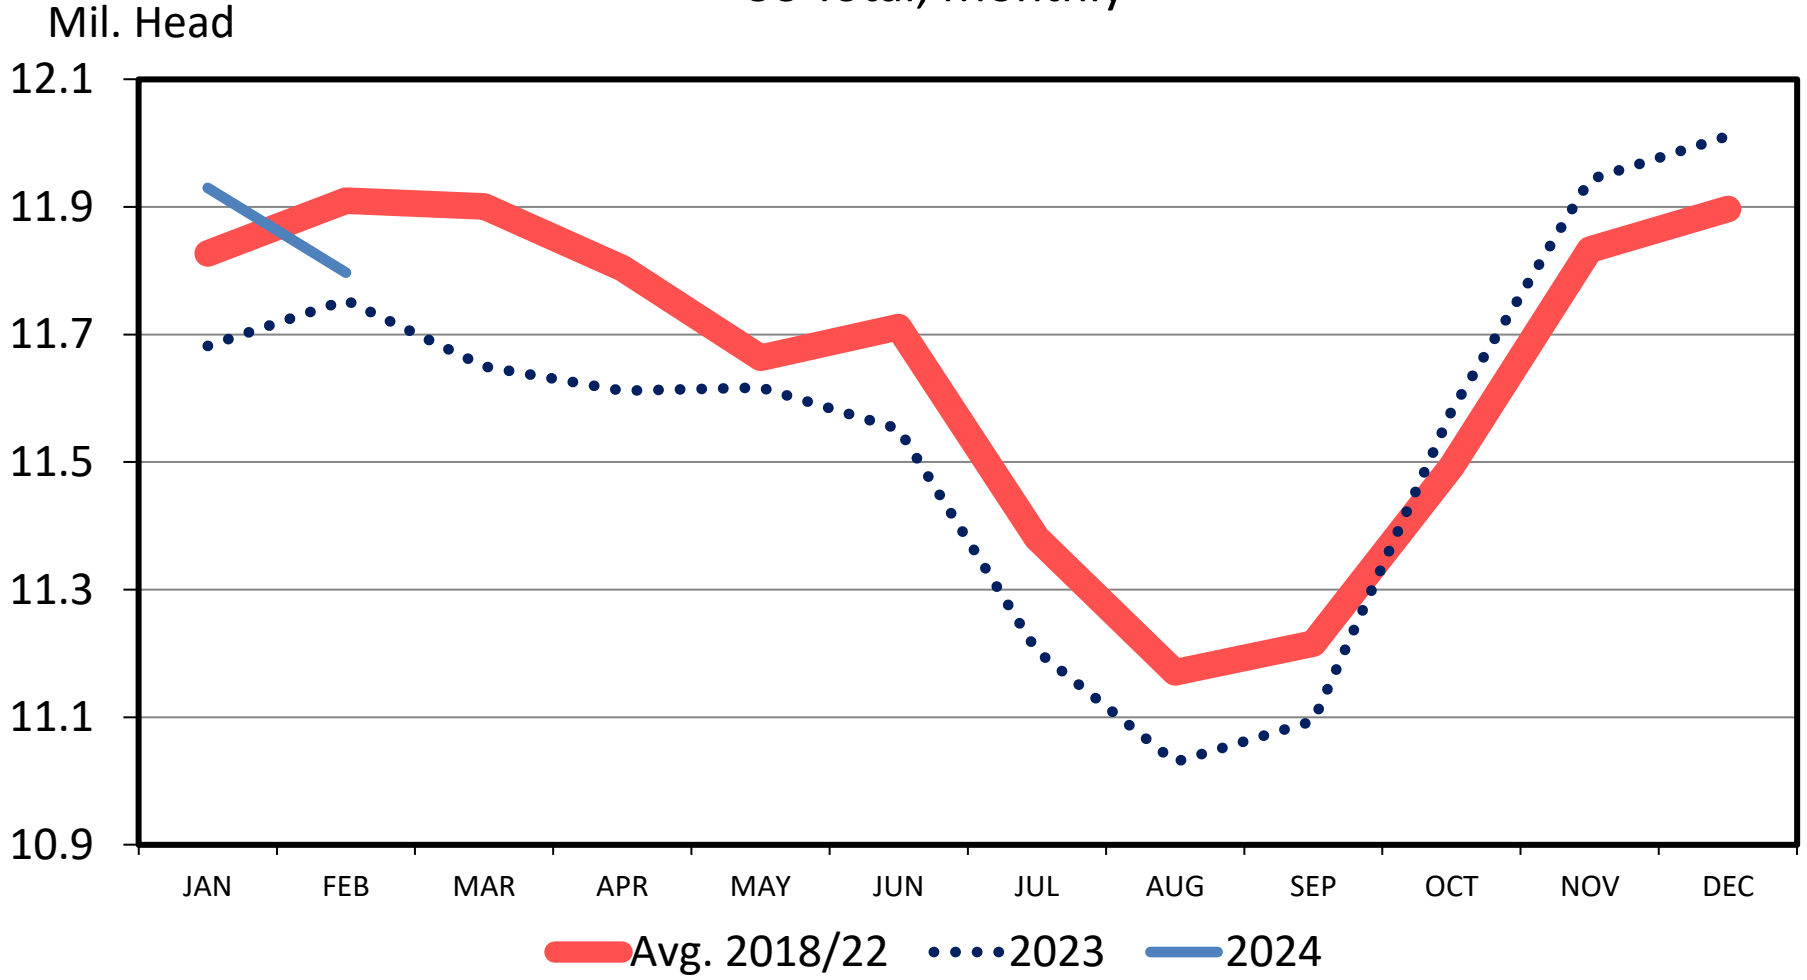

CATTLE ON FEED

US Total, Monthly

Data Source: USDA-NASS

Livestock Marketing Information Center

C-N-10
02/23/24