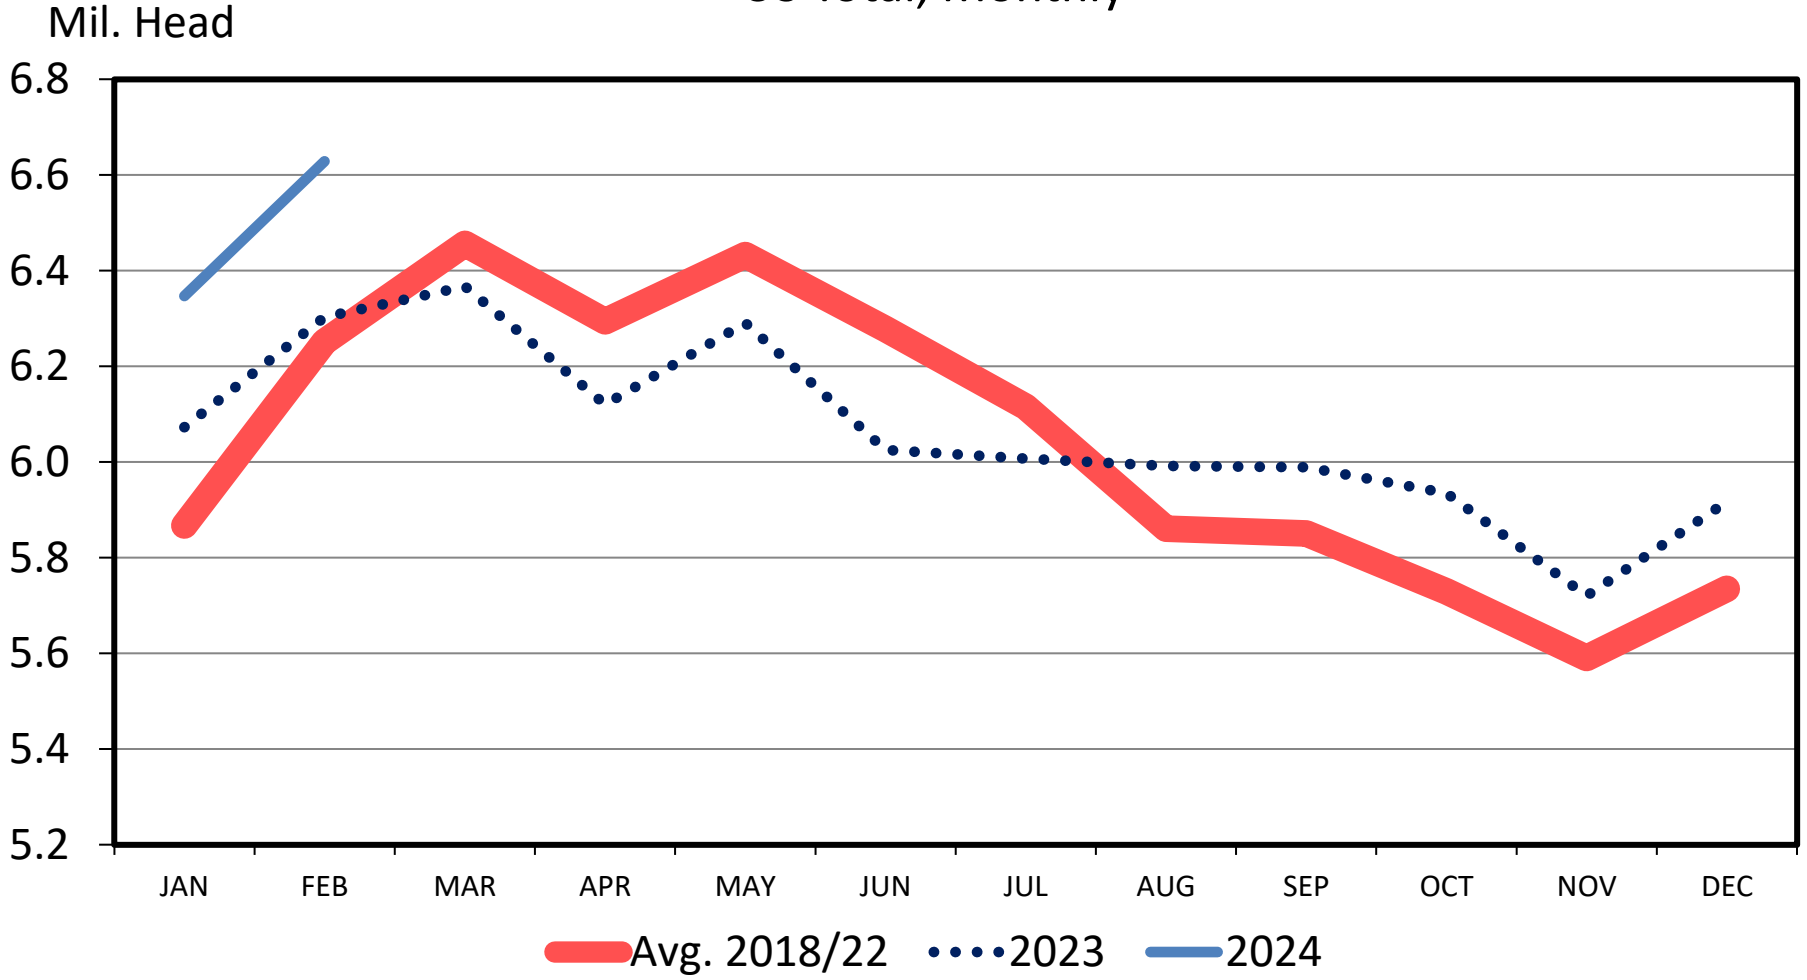

CATTLE ON FEED OVER 90 DAYS

US Total, Monthly

Data Source: USDA-NASS, Compiled by LMIC

Livestock Marketing Information Center

C-N-11
02/23/24