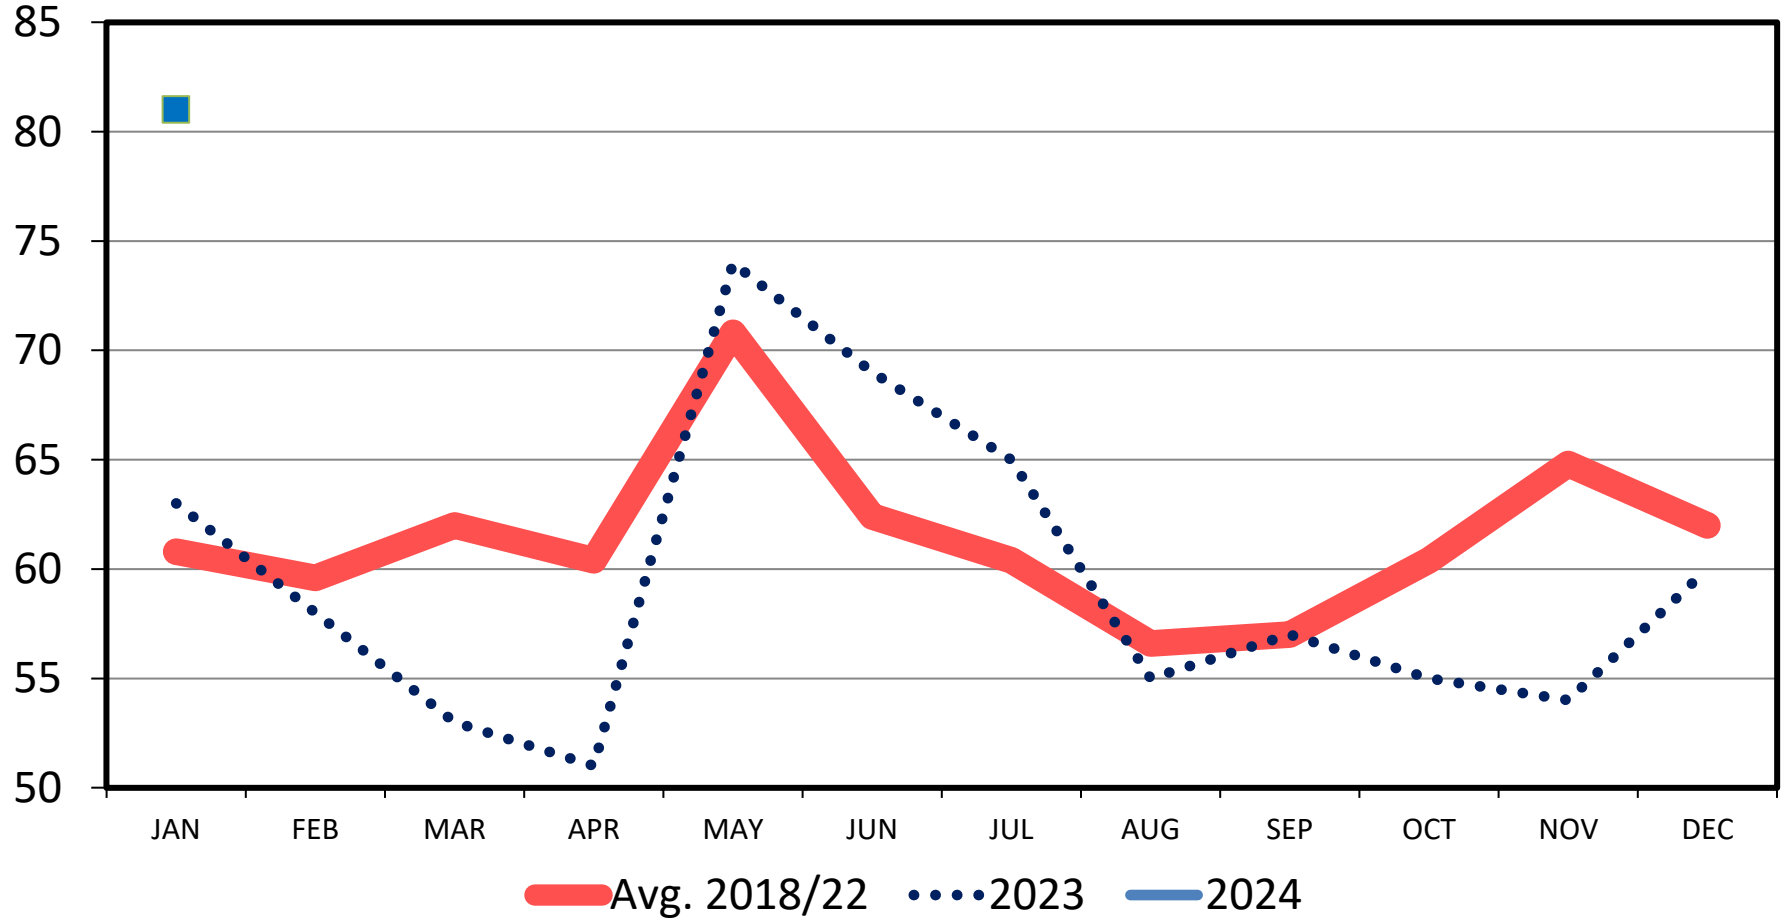

OTHER DISAPPEARANCE

US Total, Monthly

Thou. Head

Data Source: USDA-NASS

Livestock Marketing Information Center

C-N-19
02/23/24