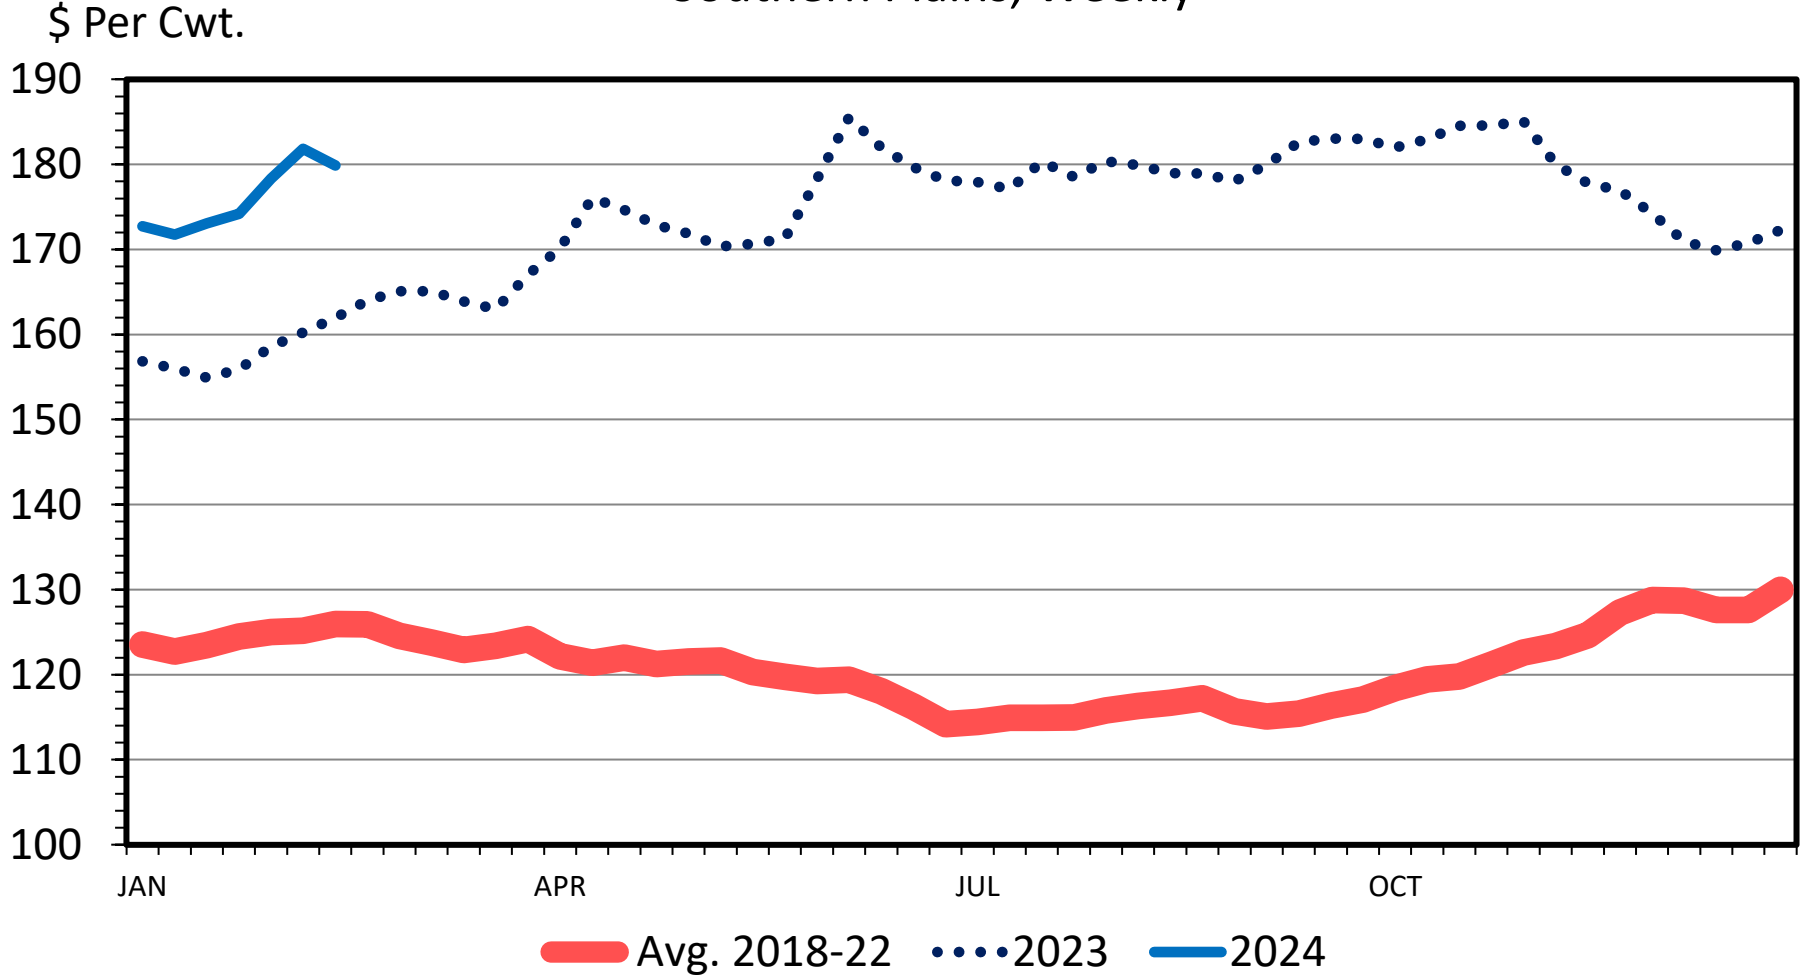

SLAUGHTER STEER PRICES

Southern Plains, Weekly

Data Source: USDA-AMS

Livestock Marketing Information Center

C-P-52
02/19/24