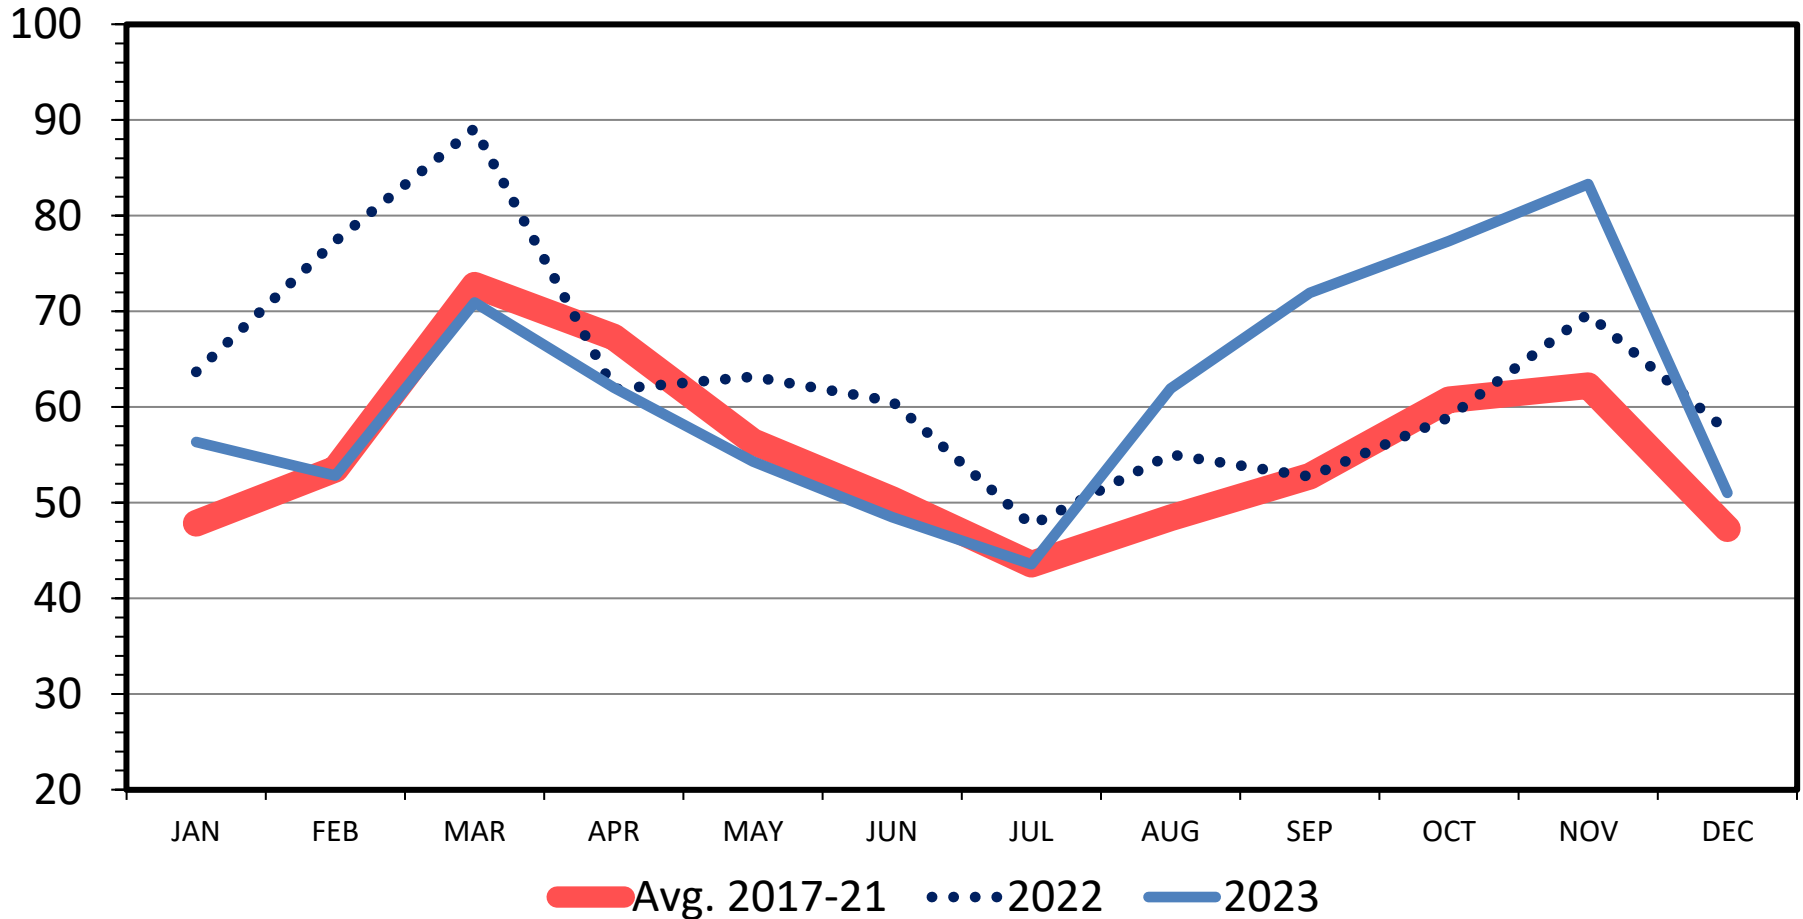

US CATTLE IMPORTS FROM CANADA

Monthly

Thou. Head

Data Source: USDA-ERS & USDA-FAS

Livestock Marketing Information Center

I-N-04
 02/08/24