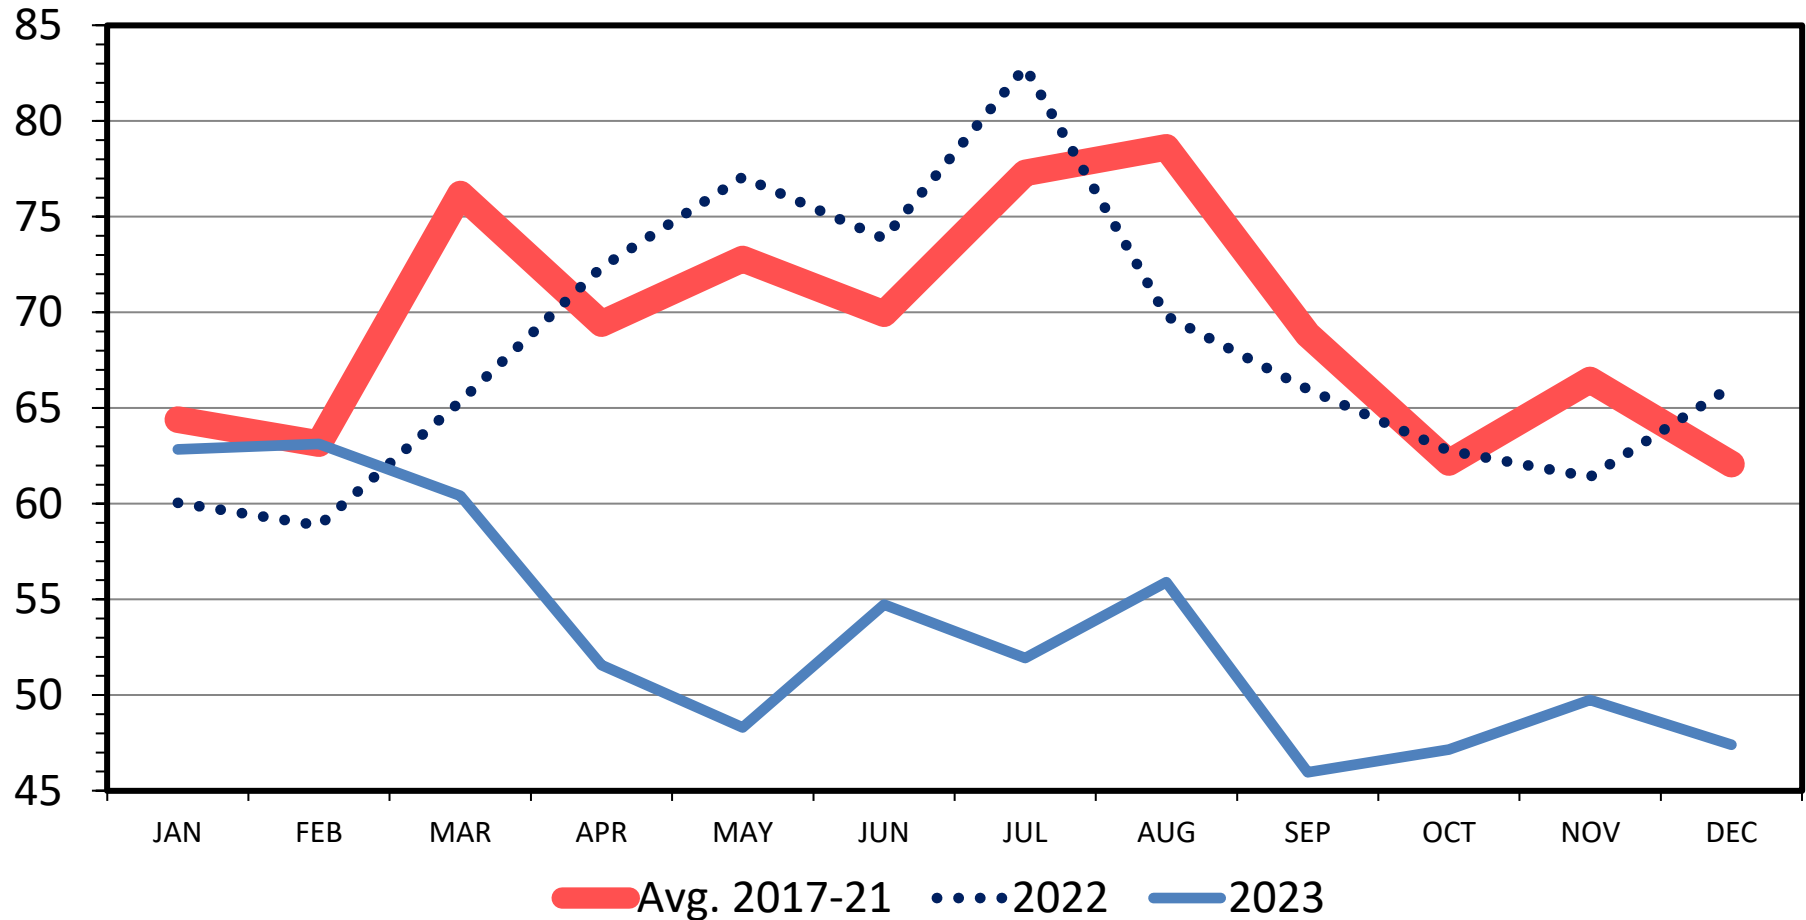

US BEEF EXPORTS TO JAPAN

Carcass Weight, Monthly

Mil. Pounds

Data Source: USDA-ERS & USDA-FAS

Livestock Marketing Information Center

I-N-37
 02/08/24