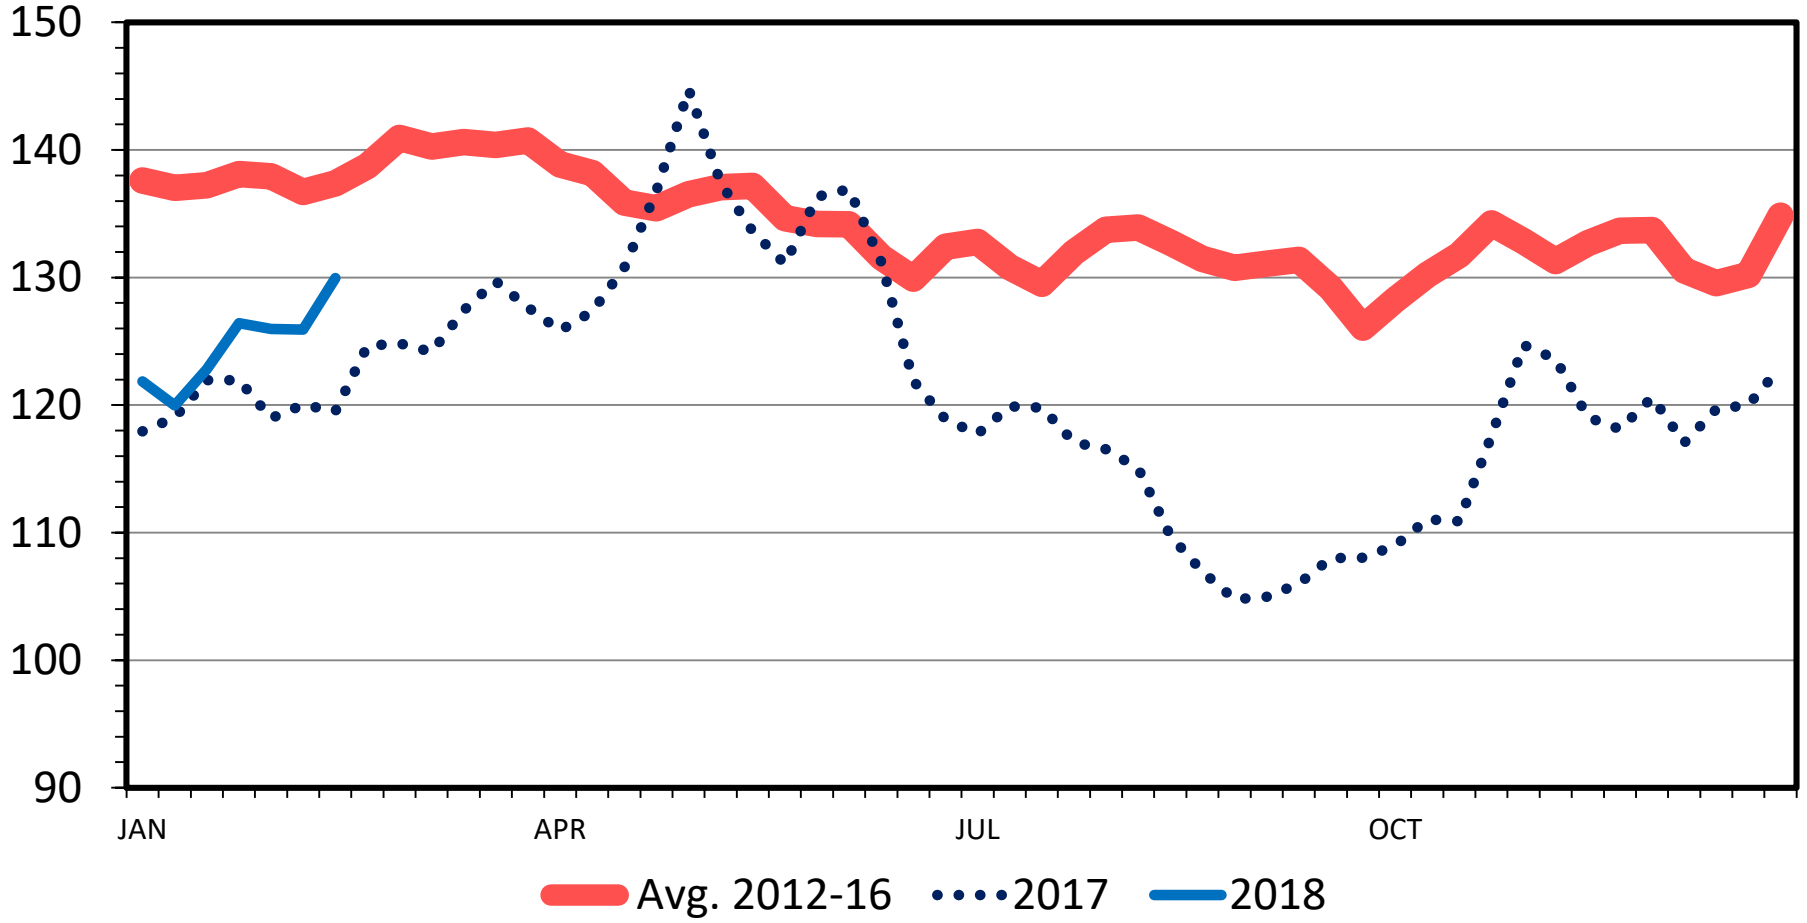

# SLAUGHTER STEER PRICES

## Southern Plains, Weekly

\$ Per Cwt.

Data Source: USDA-AMS

Livestock Marketing Information Center

C-P-52  
02/22/18