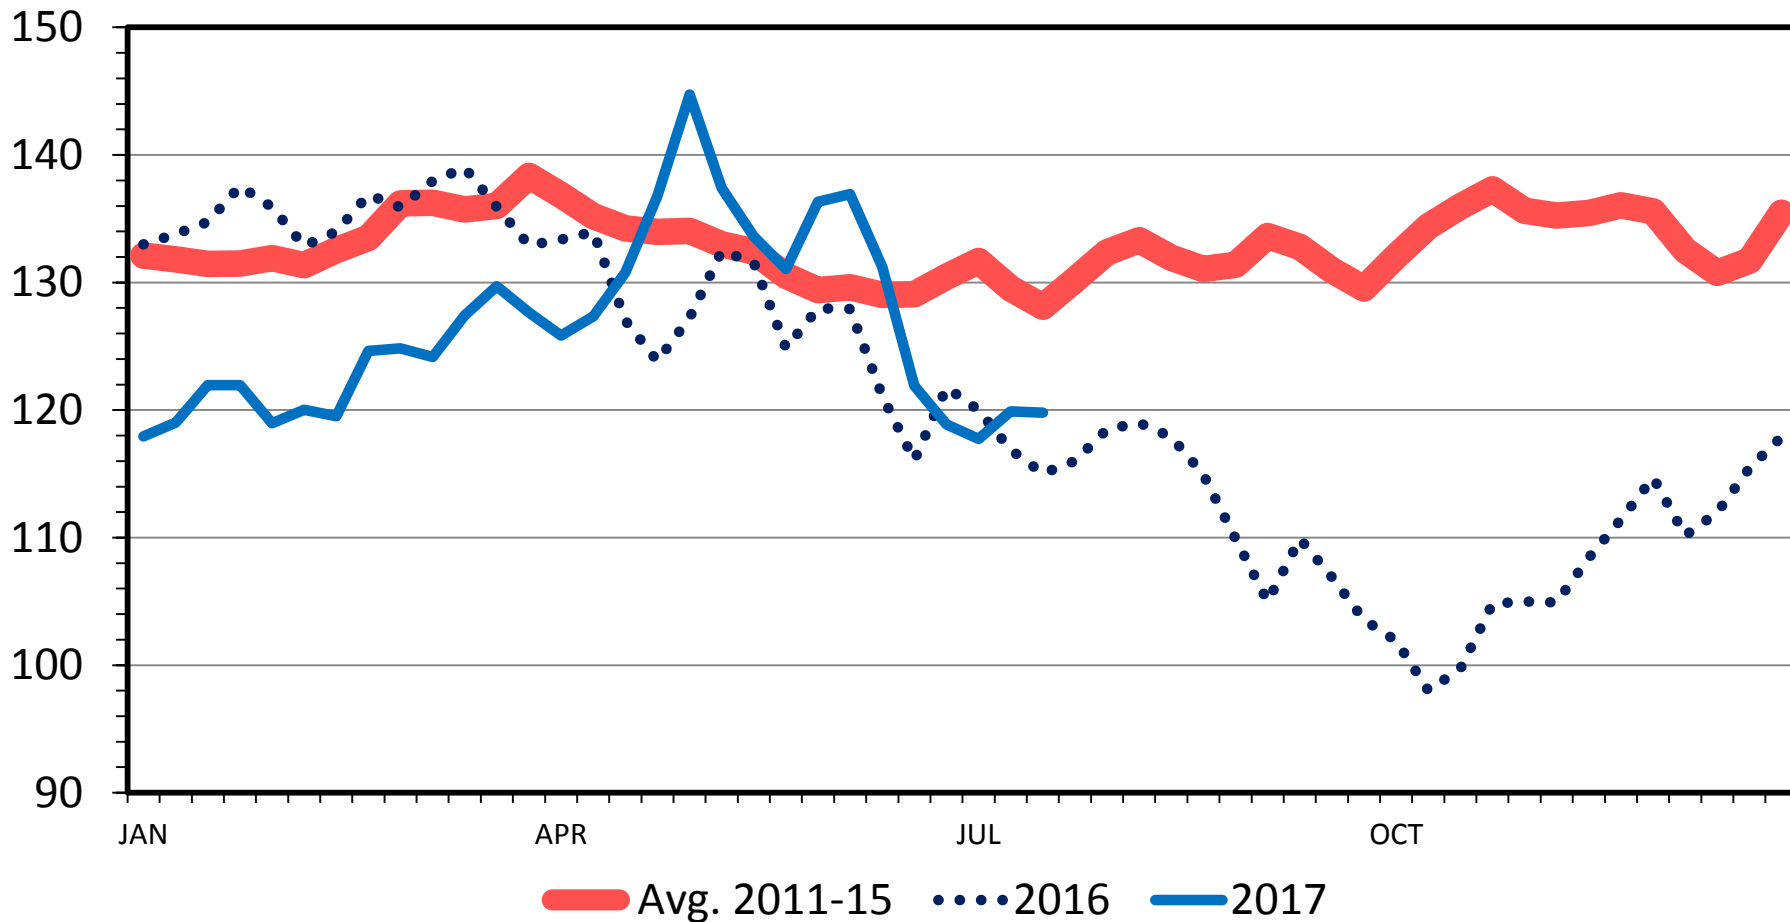

SLAUGHTER STEER PRICES

Southern Plains, Weekly

\$ Per Cwt.

Data Source: USDA-AMS

Livestock Marketing Information Center

C-P-52
07/24/17