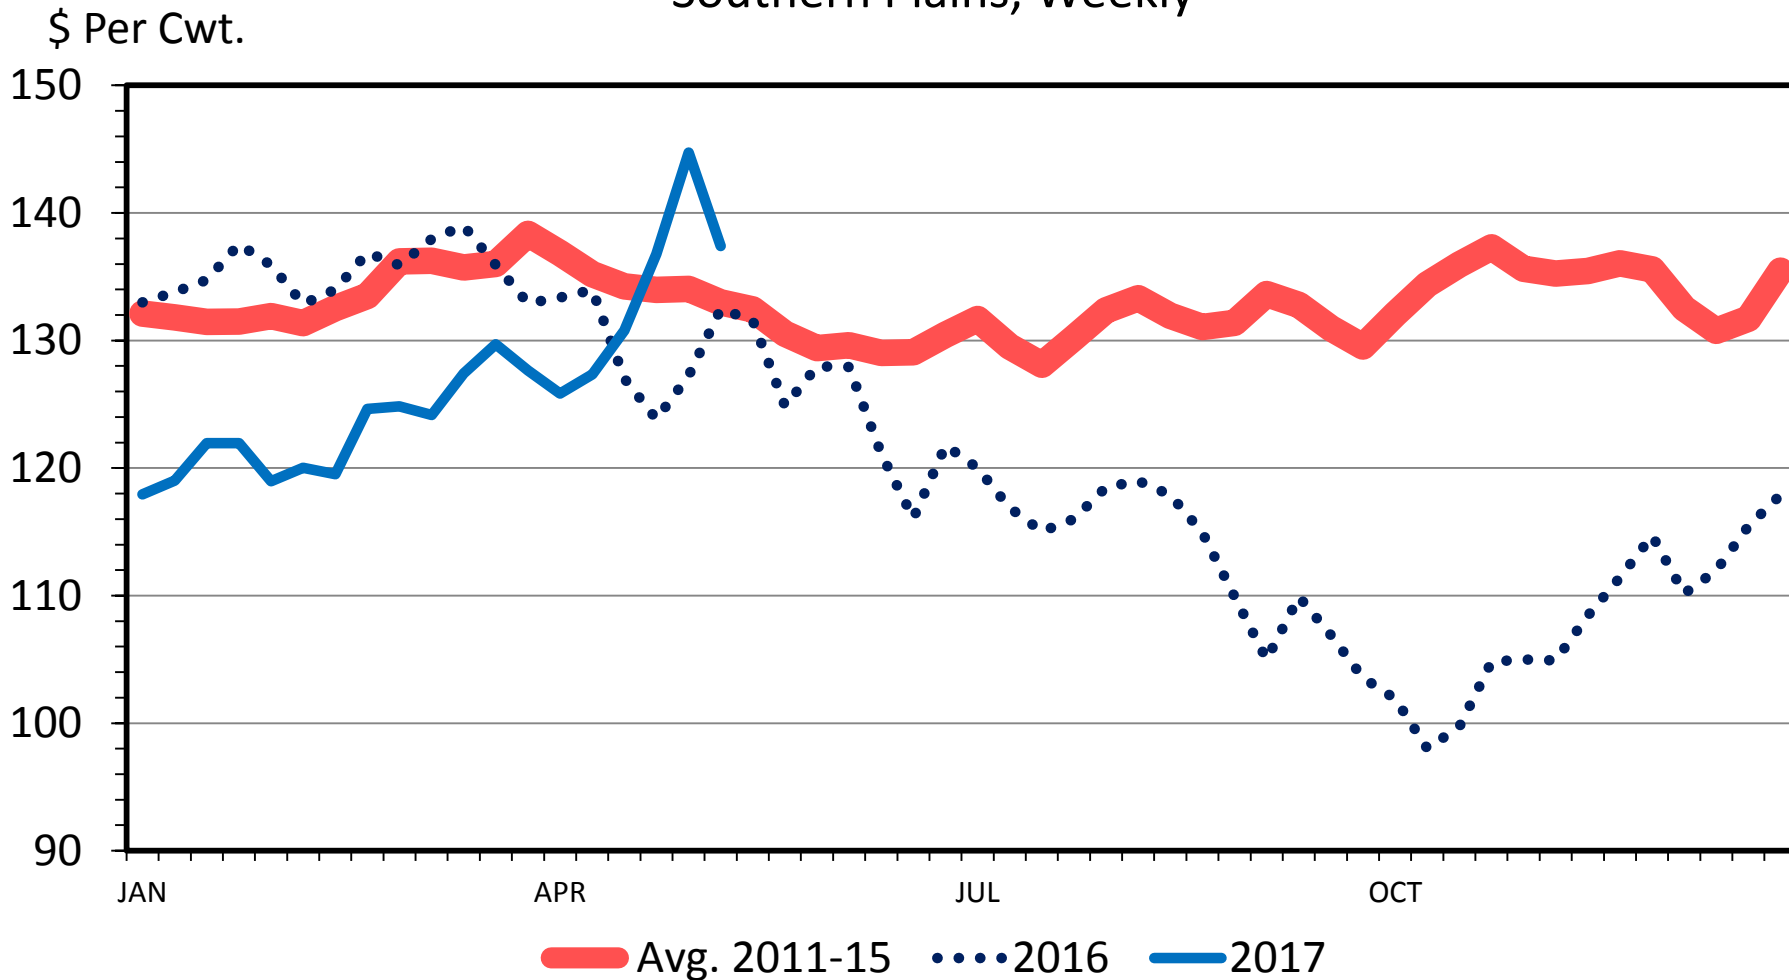

SLAUGHTER STEER PRICES

Southern Plains, Weekly

Data Source: USDA-AMS

Livestock Marketing Information Center

C-P-52
05/15/17