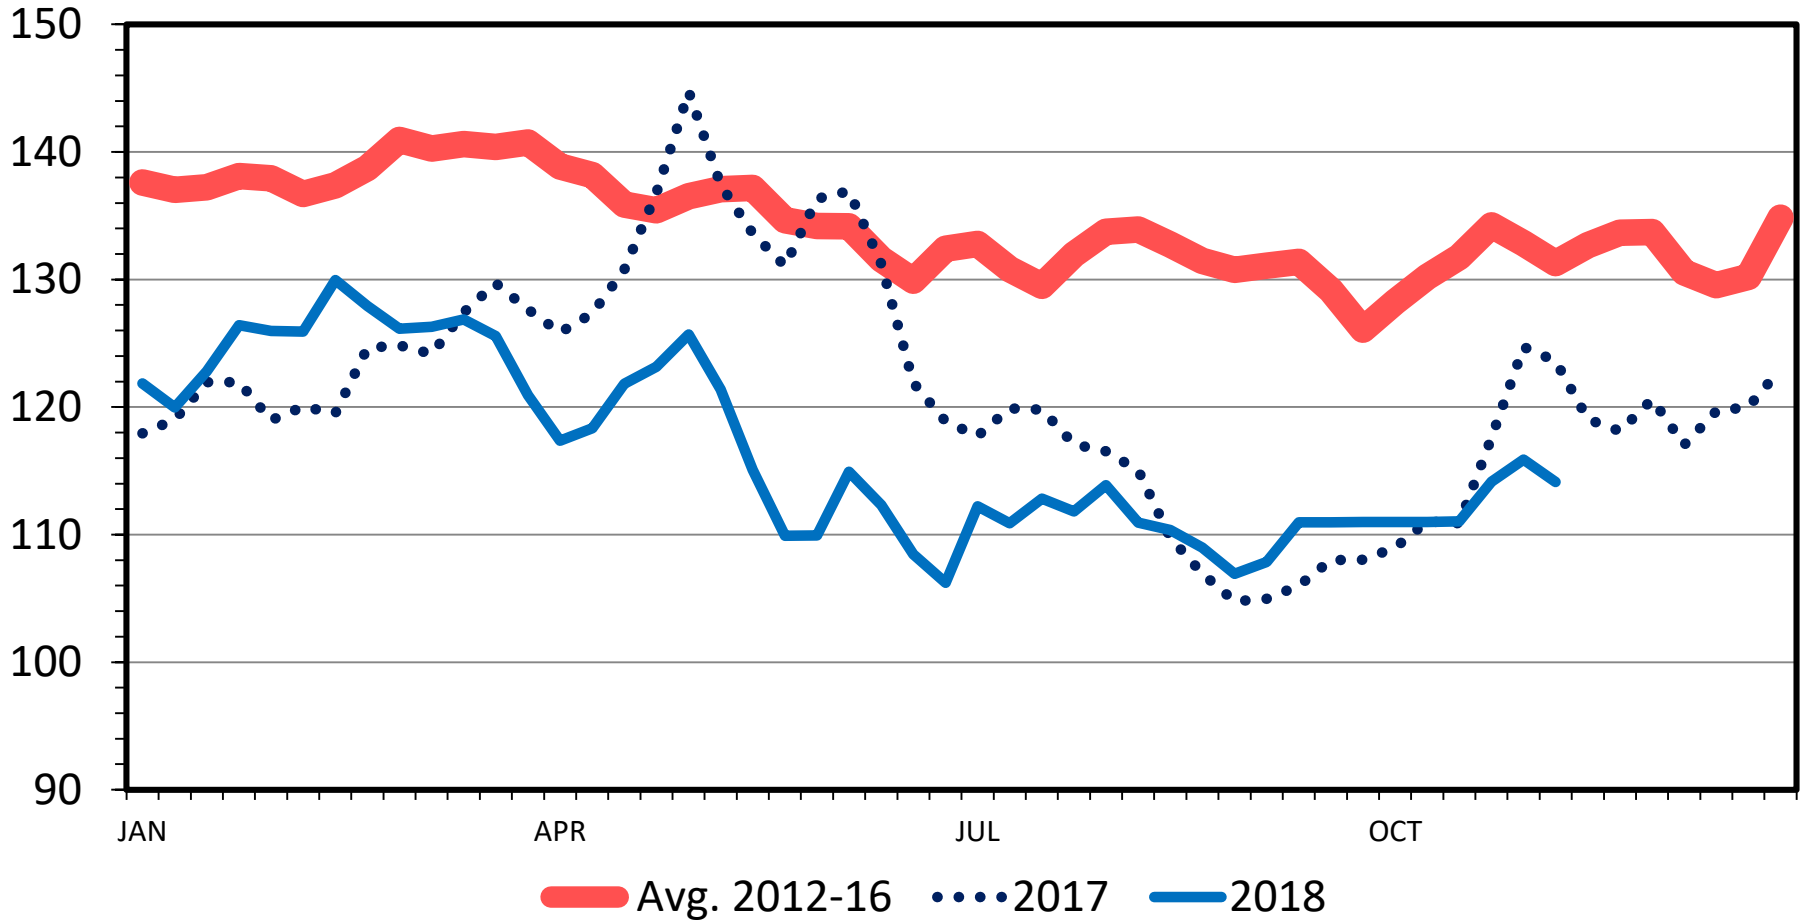

# SLAUGHTER STEER PRICES

## Southern Plains, Weekly

\$ Per Cwt.

Data Source: USDA-AMS

Livestock Marketing Information Center