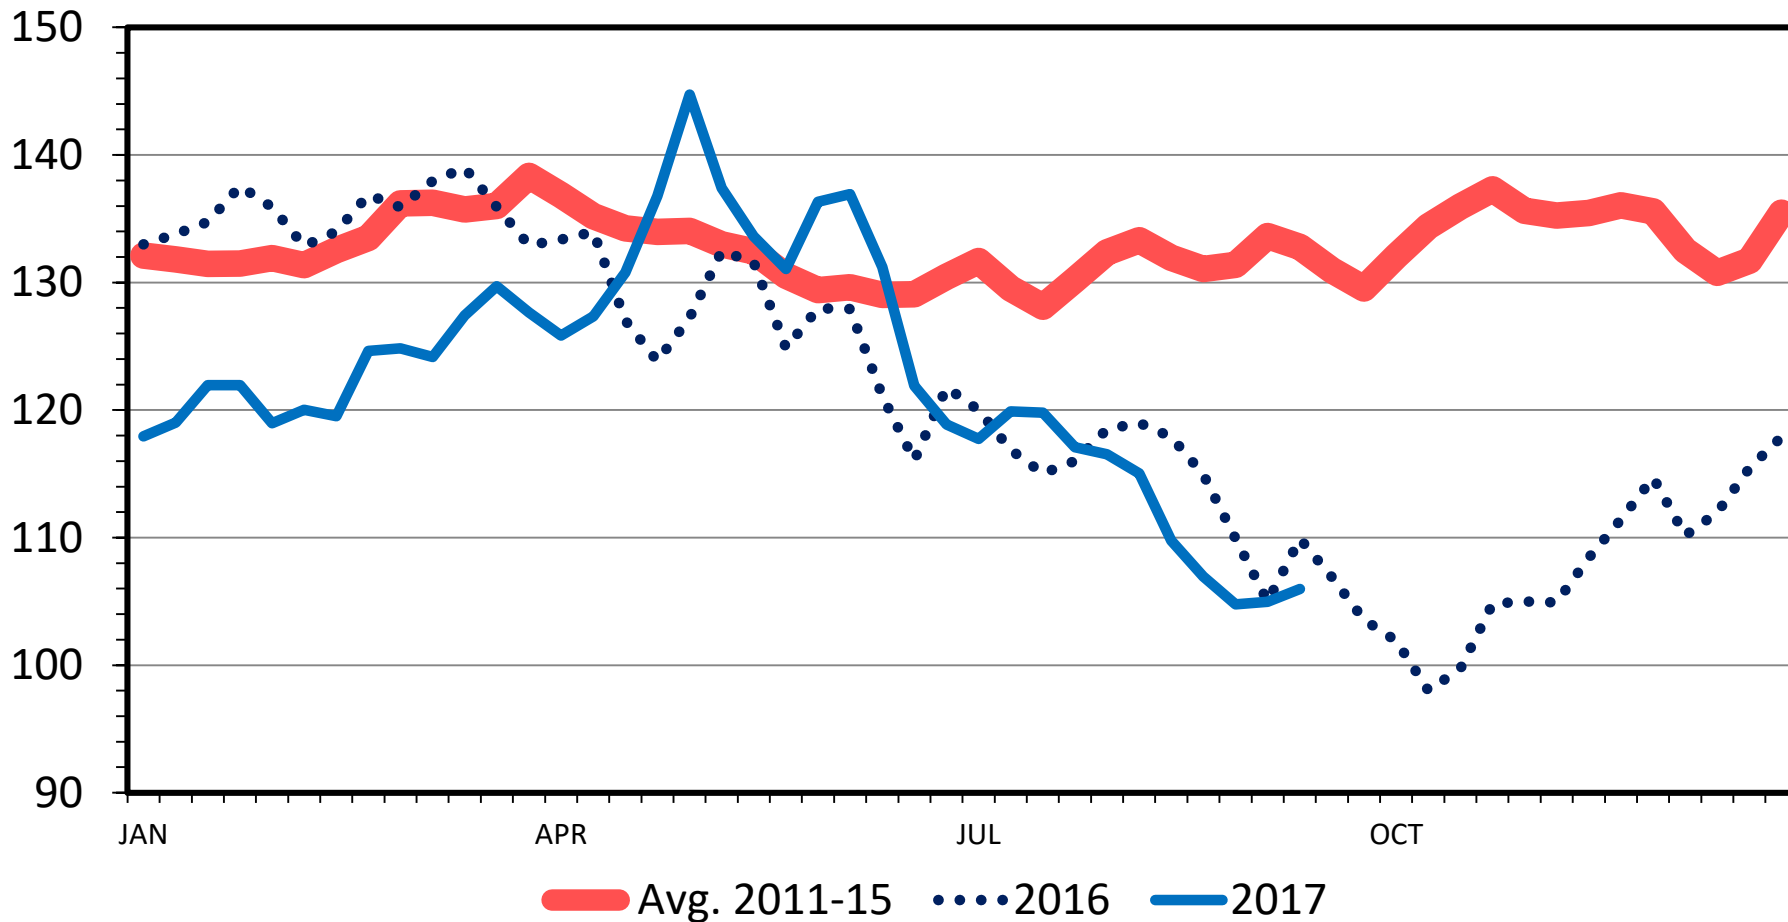

# SLAUGHTER STEER PRICES

## Southern Plains, Weekly

\$ Per Cwt.

Data Source: USDA-AMS

Livestock Marketing Information Center

C-P-52  
 09/19/17