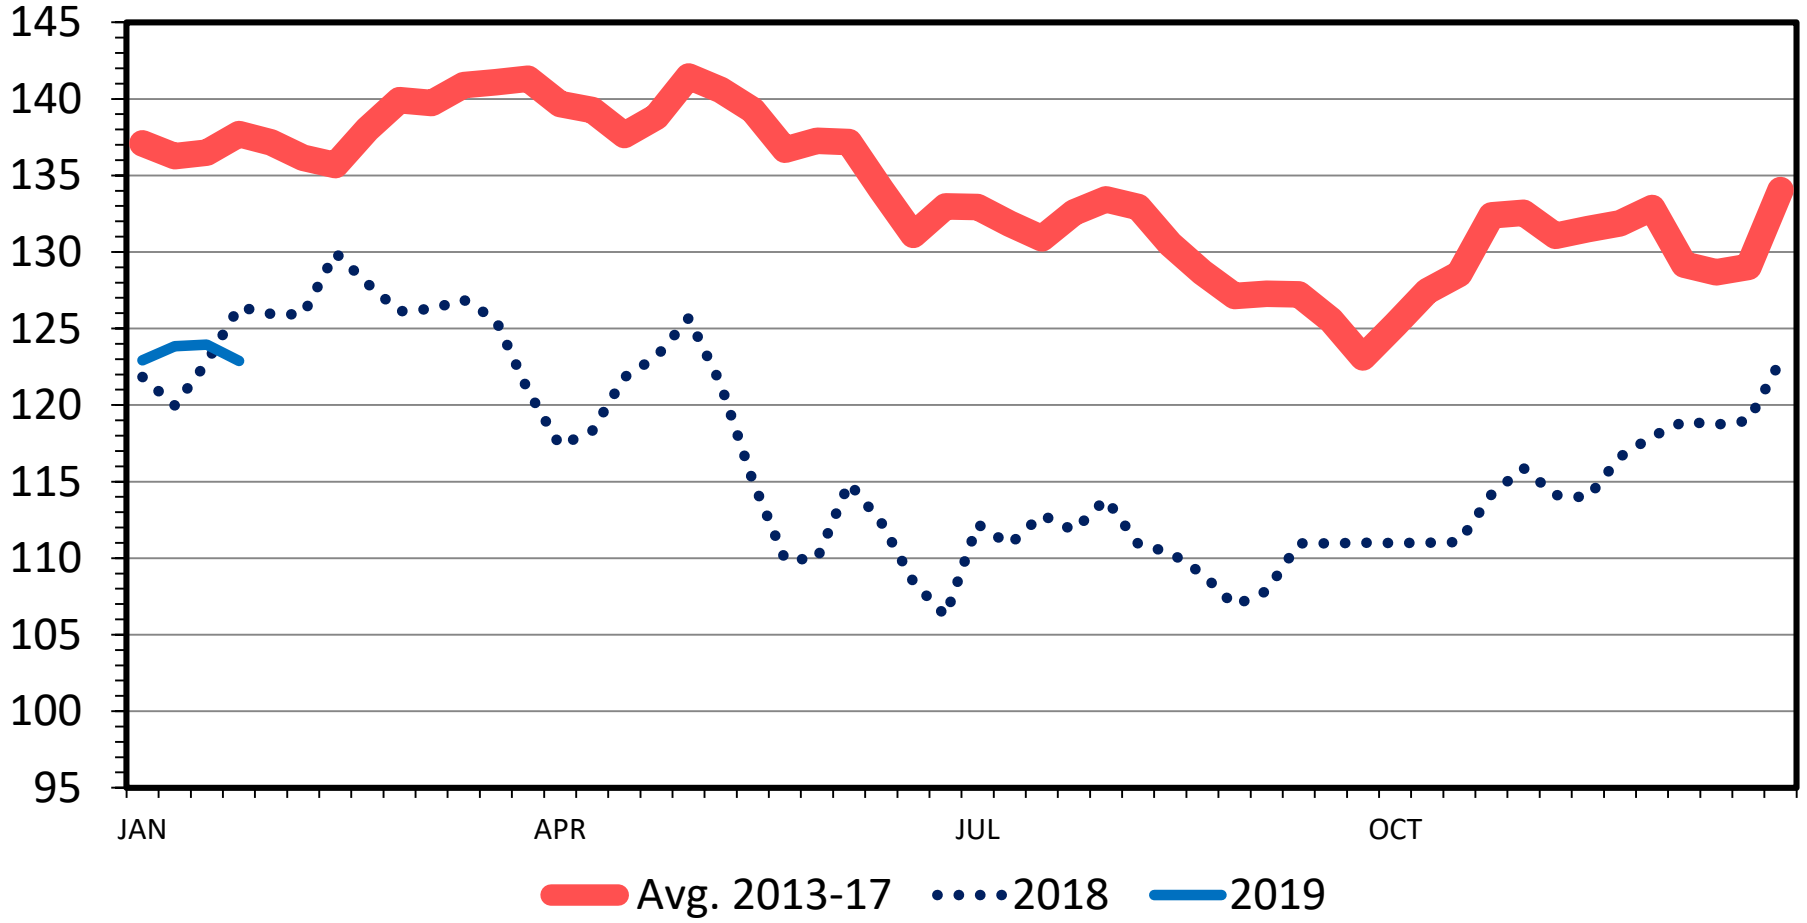

# SLAUGHTER STEER PRICES

## Southern Plains, Weekly

\$ Per Cwt.

Data Source: USDA-AMS

Livestock Marketing Information Center