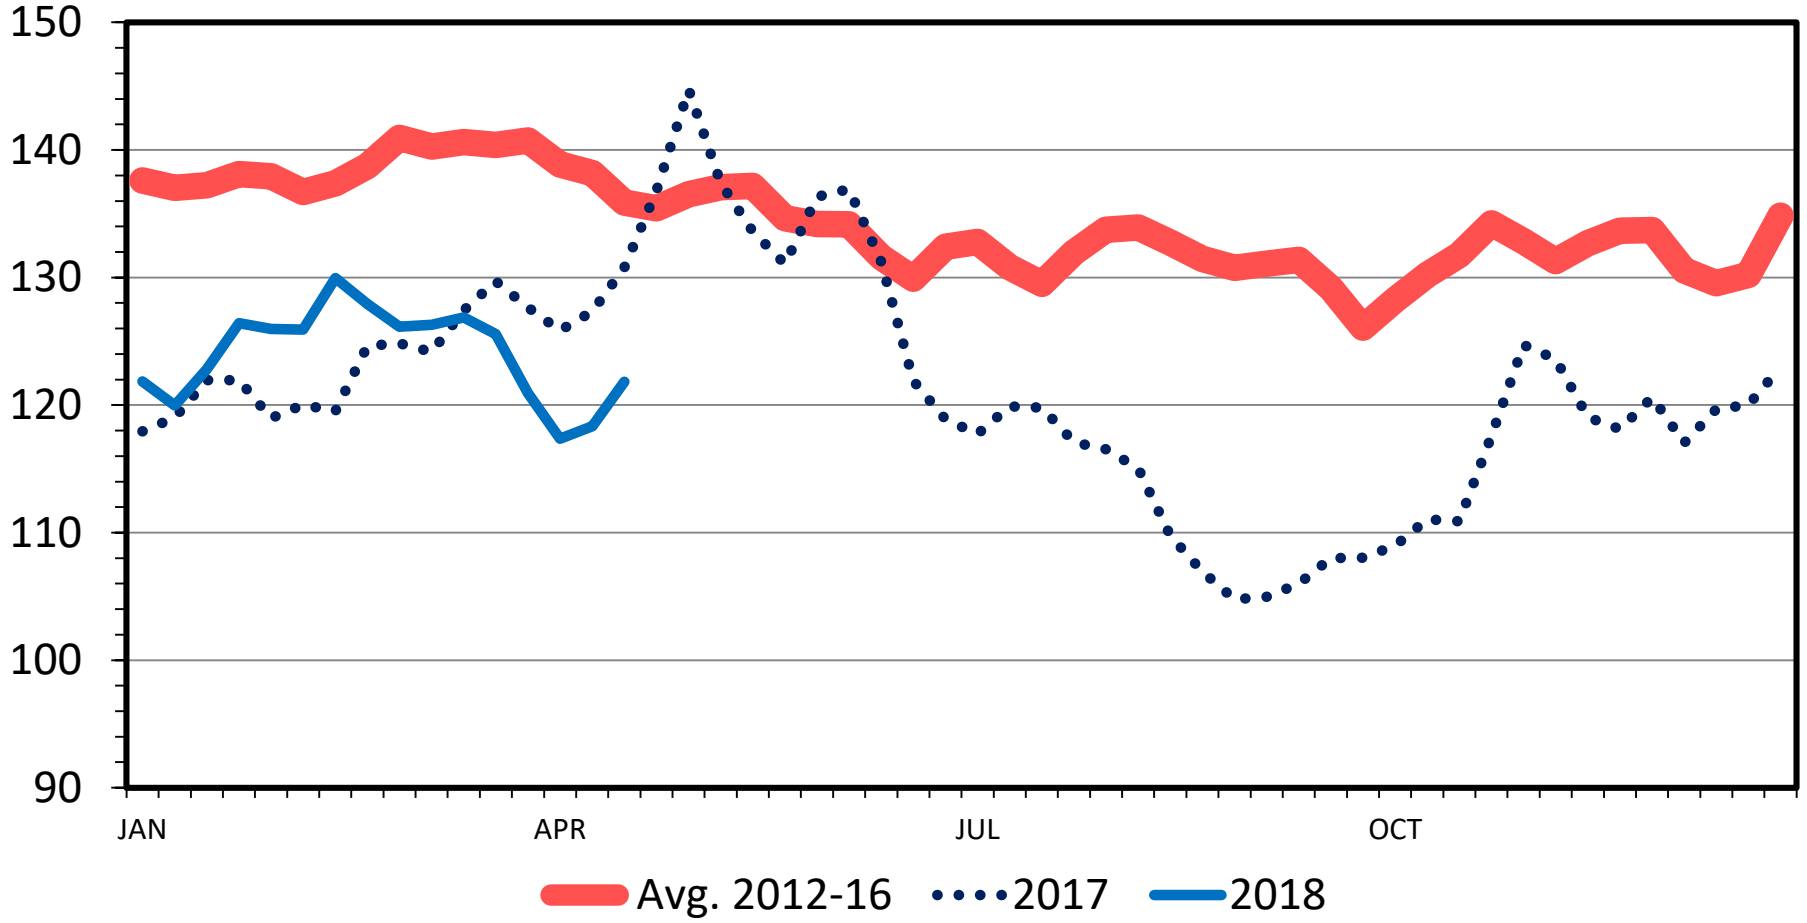

SLAUGHTER STEER PRICES

Southern Plains, Weekly

\$ Per Cwt.

Data Source: USDA-AMS

Livestock Marketing Information Center

C-P-52
04/23/18