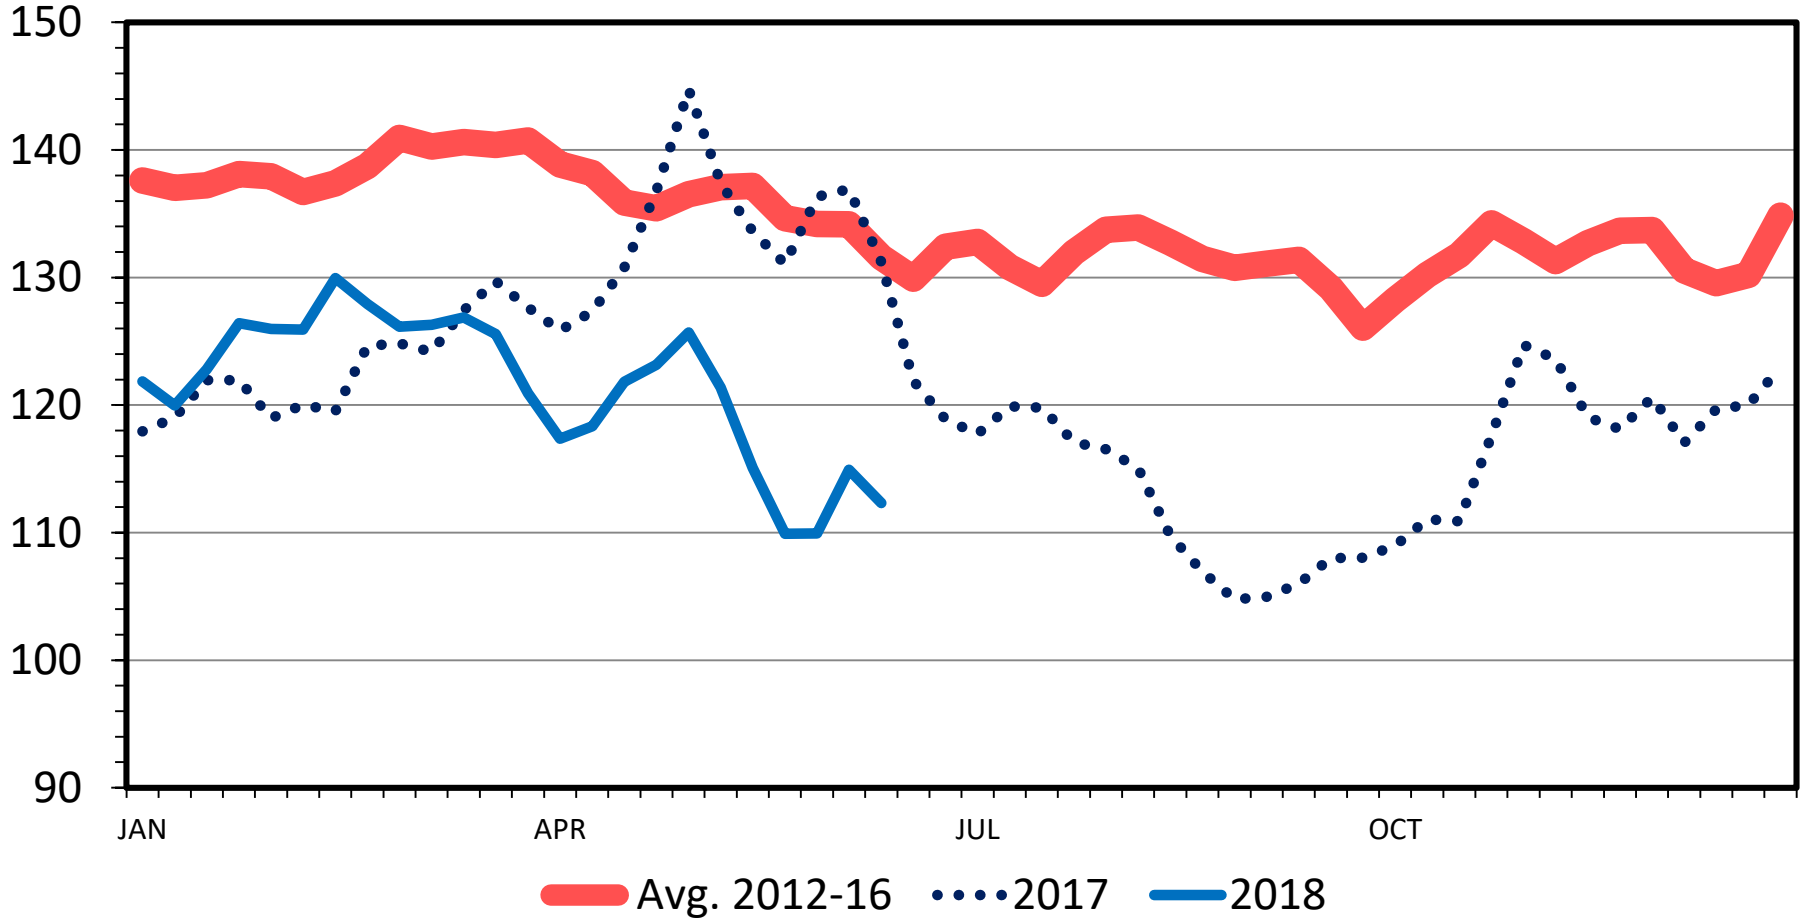

SLAUGHTER STEER PRICES

Southern Plains, Weekly

\$ Per Cwt.

Data Source: USDA-AMS

Livestock Marketing Information Center