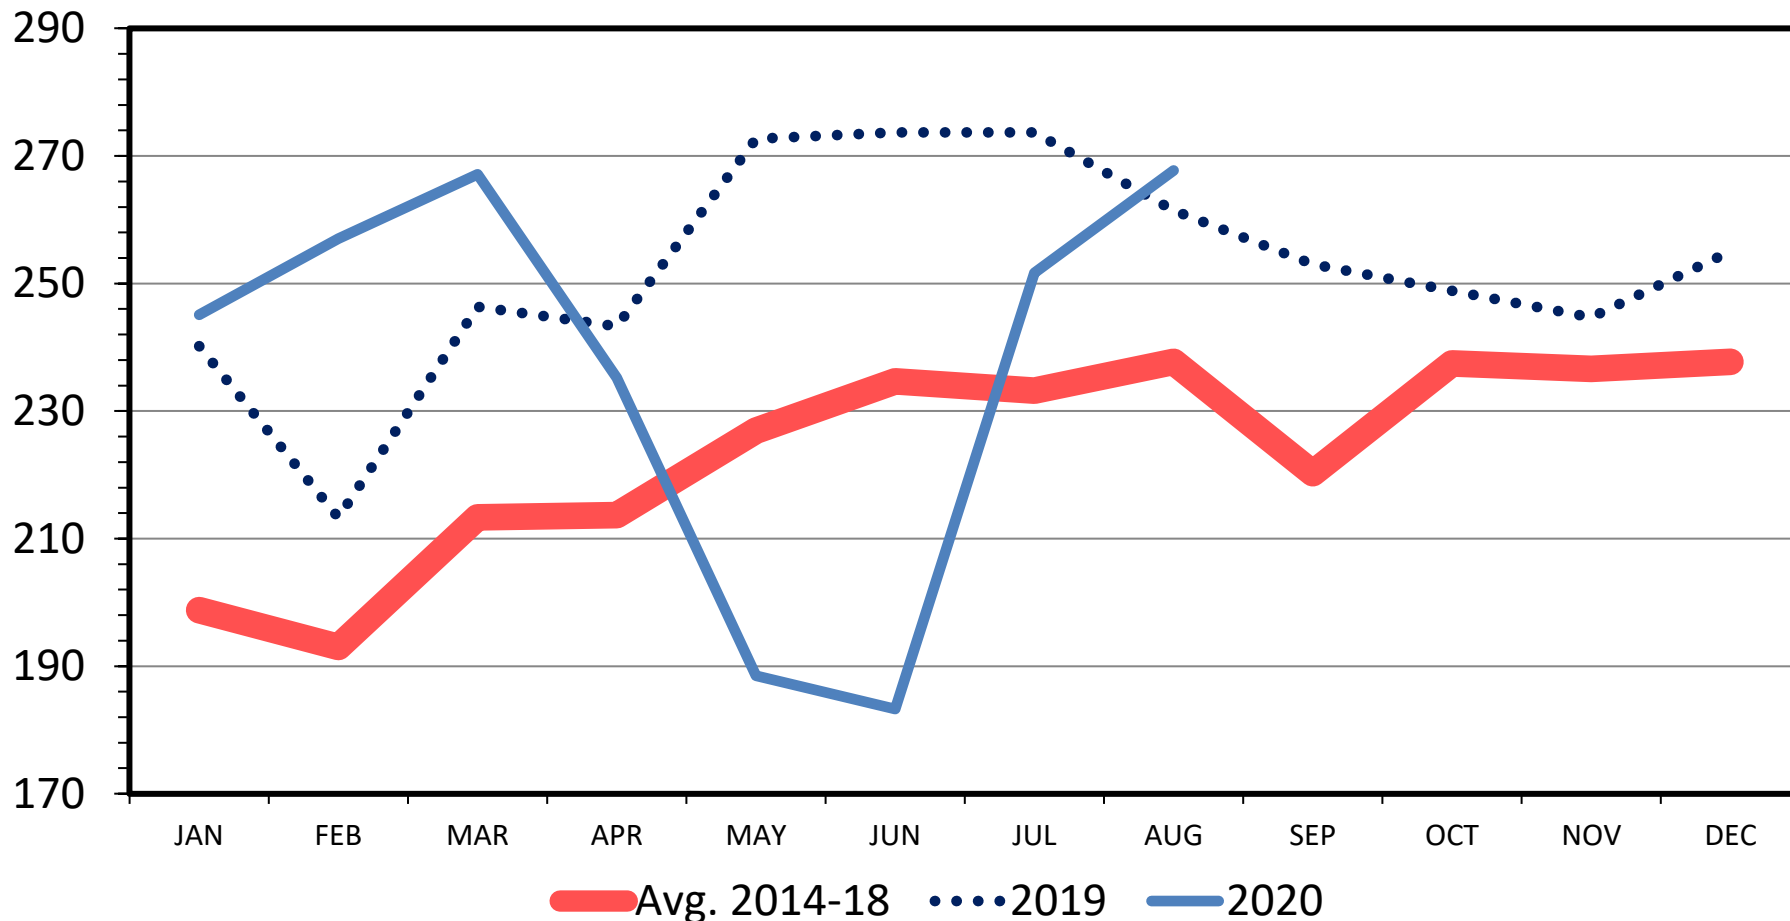

US BEEF AND VEAL EXPORTS

Carcass Weight, Monthly

Mil. Pounds

Data Source: USDA-ERS & USDA-FAS

Livestock Marketing Information Center

I-N-16
 10/07/20