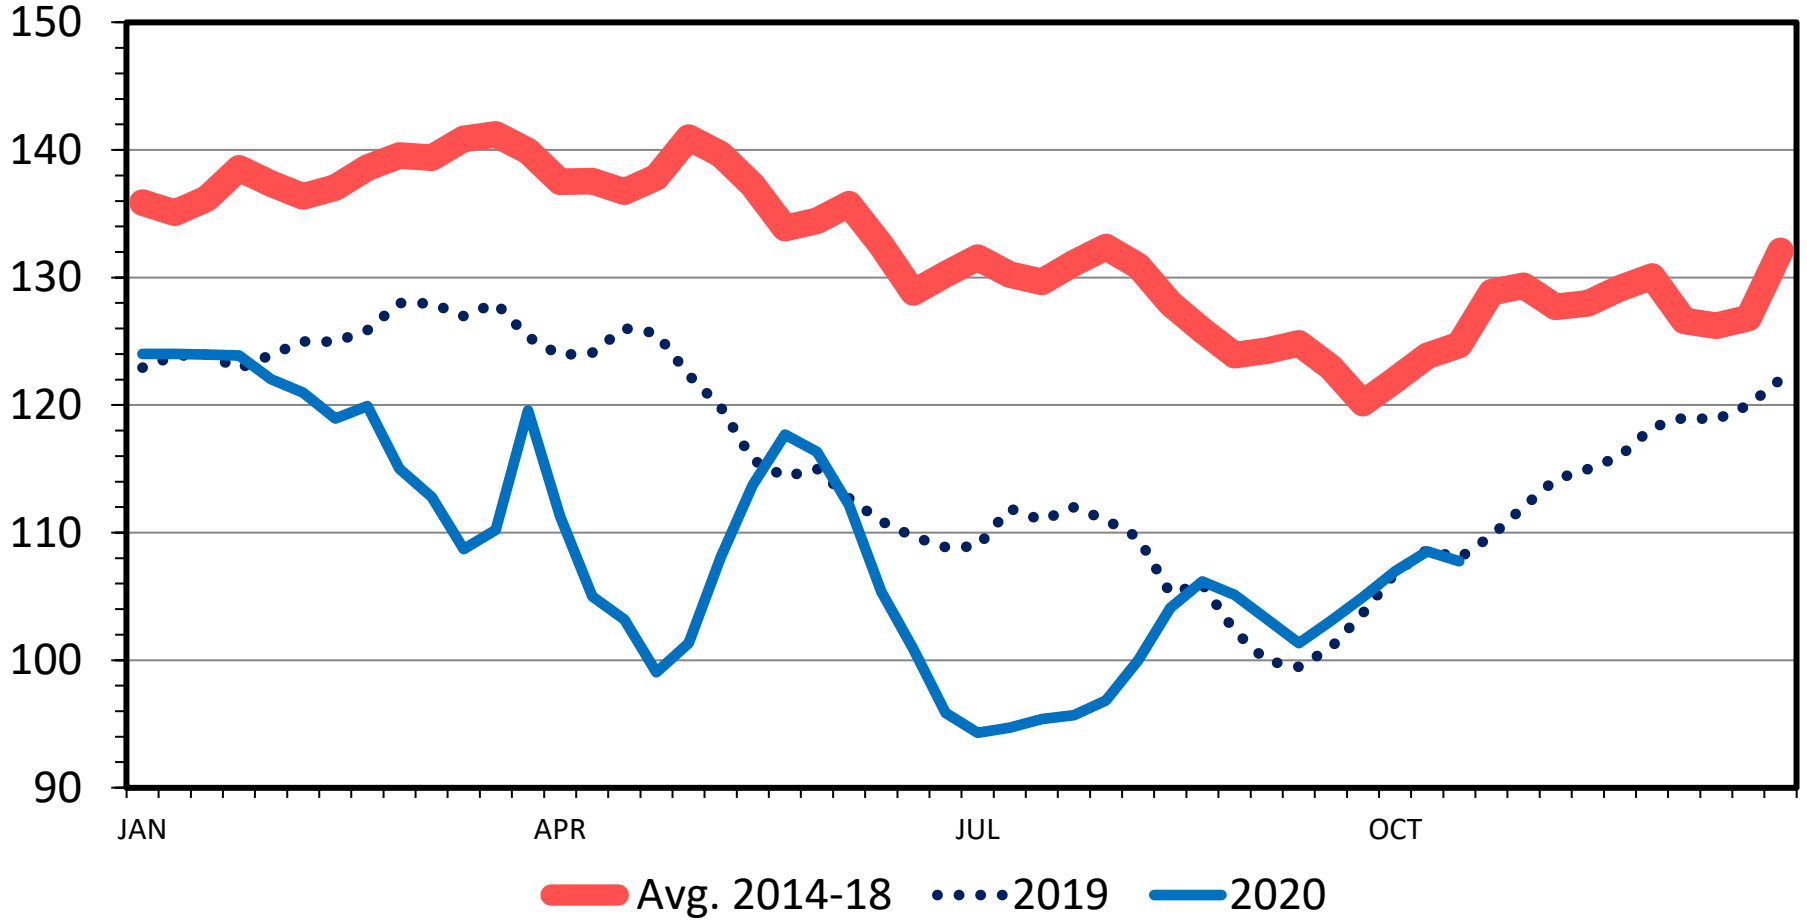

SLAUGHTER STEER PRICES

Southern Plains, Weekly

\$ Per Cwt.

Data Source: USDA-AMS

Livestock Marketing Information Center