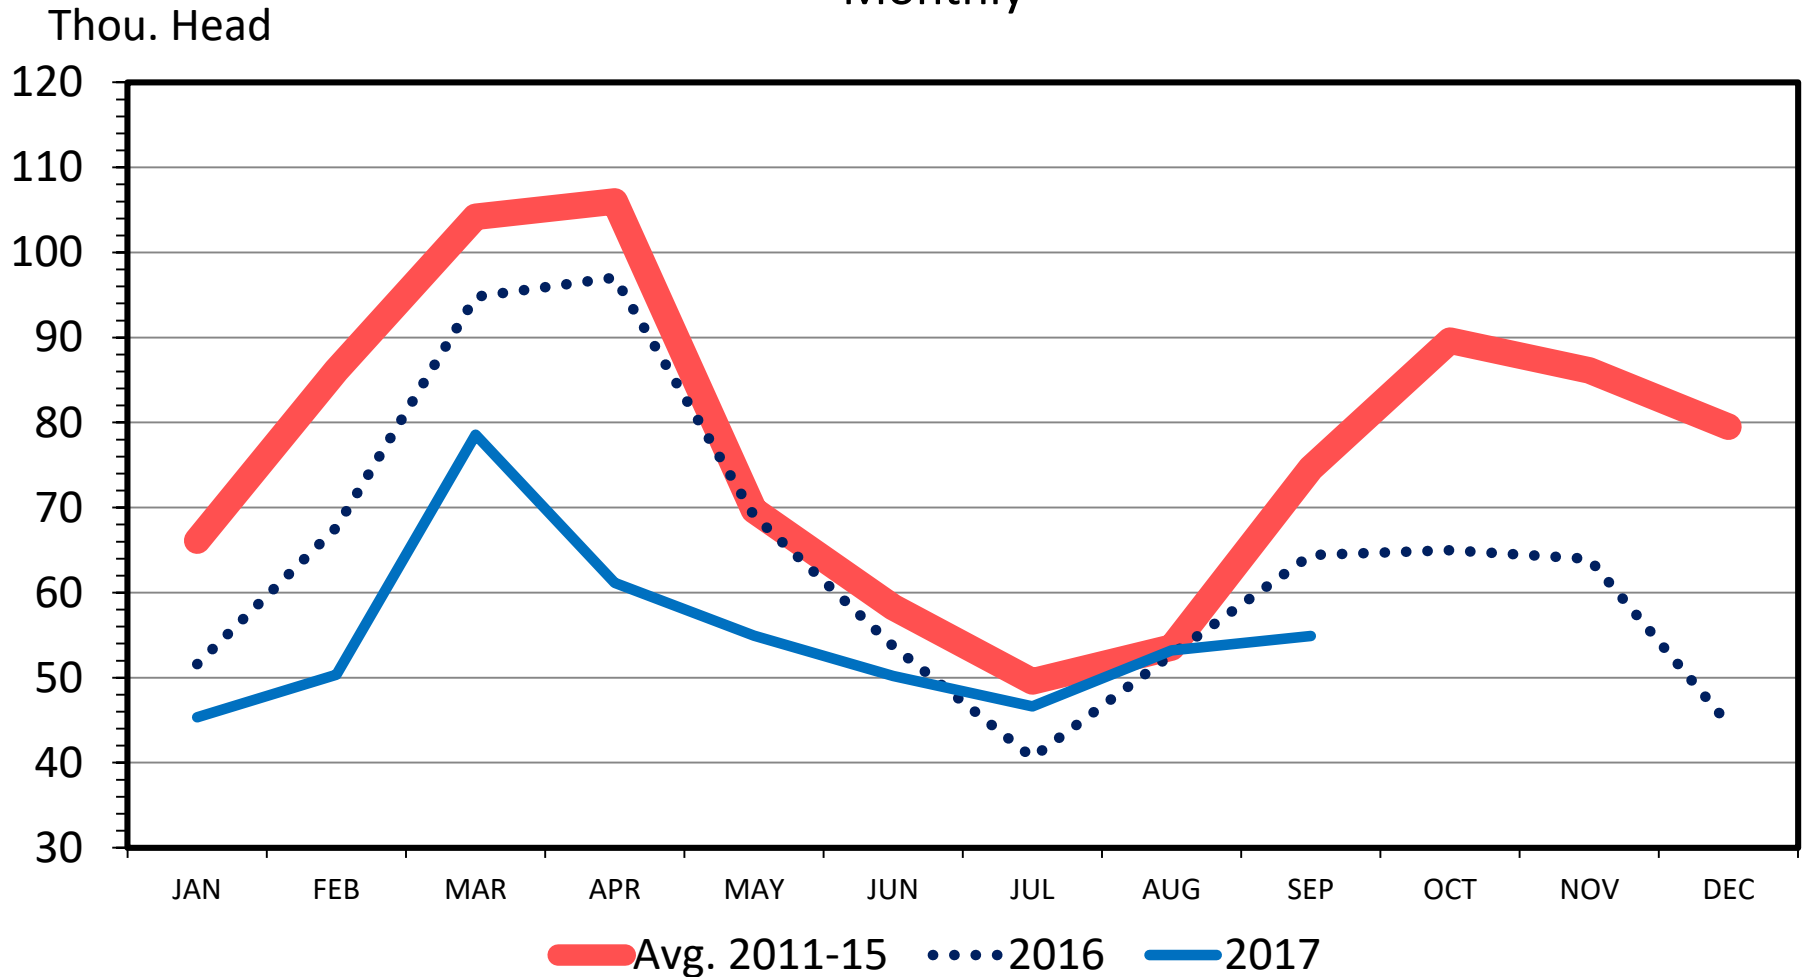

US CATTLE IMPORTS FROM CANADA

Monthly

Data Source: USDA-ERS & USDA-FAS

Livestock Marketing Information Center

I-N-04
 11/06/17