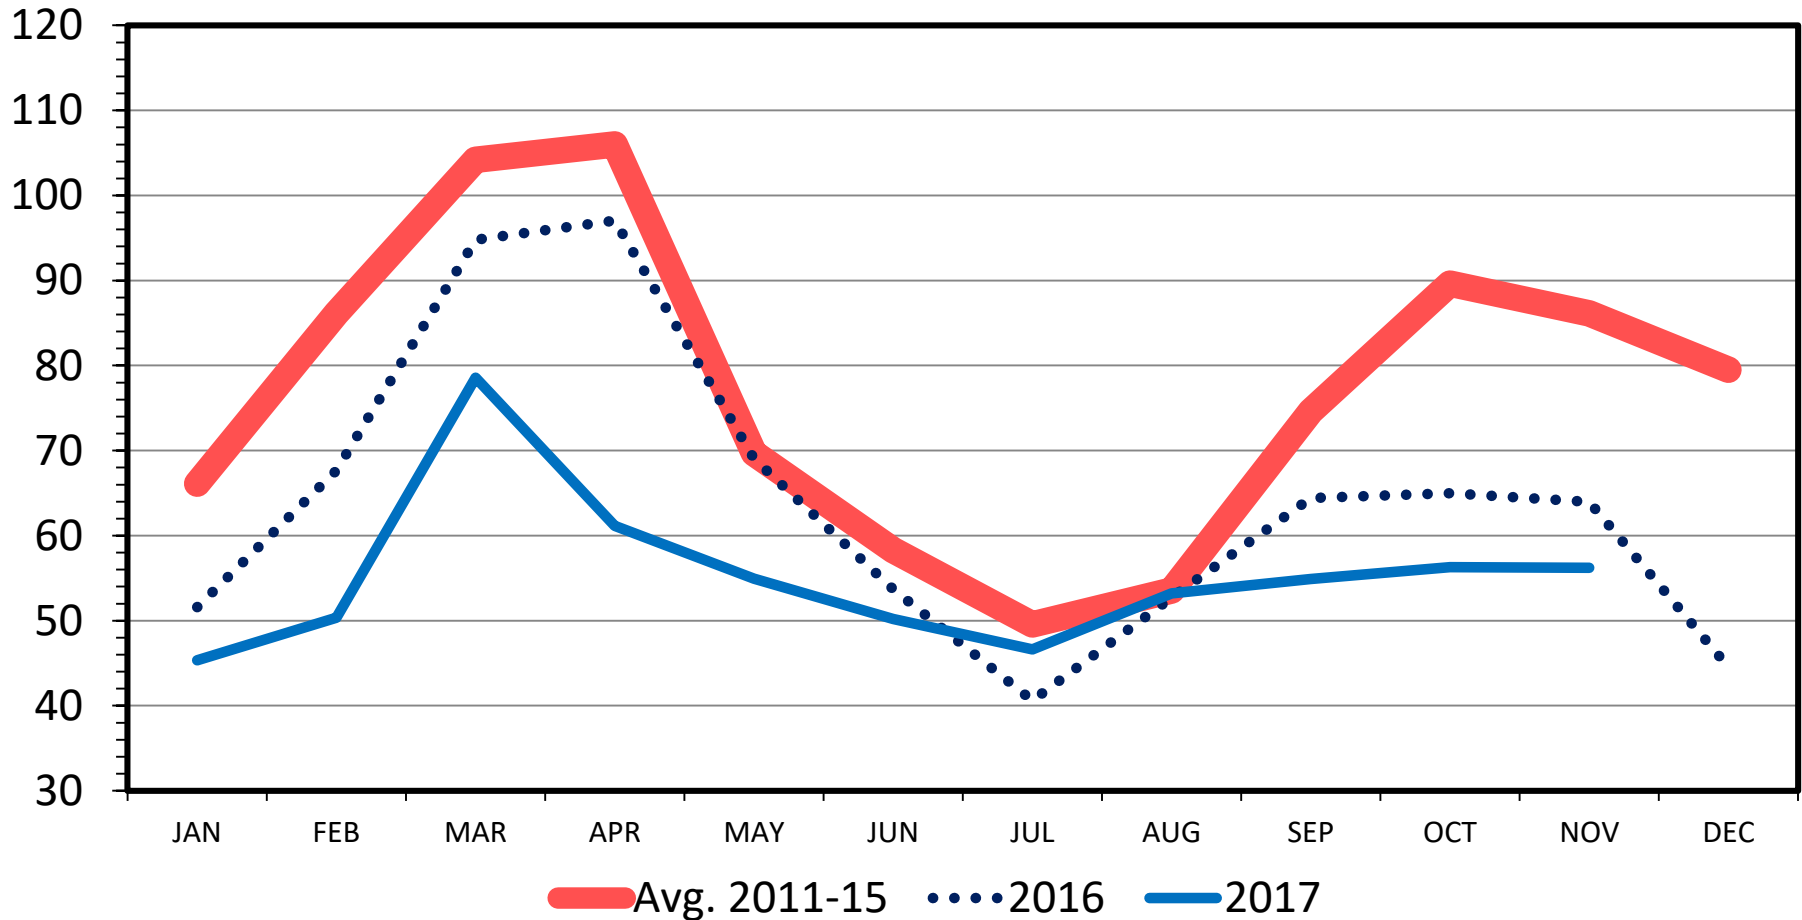

US CATTLE IMPORTS FROM CANADA

Monthly

Thou. Head

Data Source: USDA-ERS & USDA-FAS

Livestock Marketing Information Center

I-N-04
 01/09/18