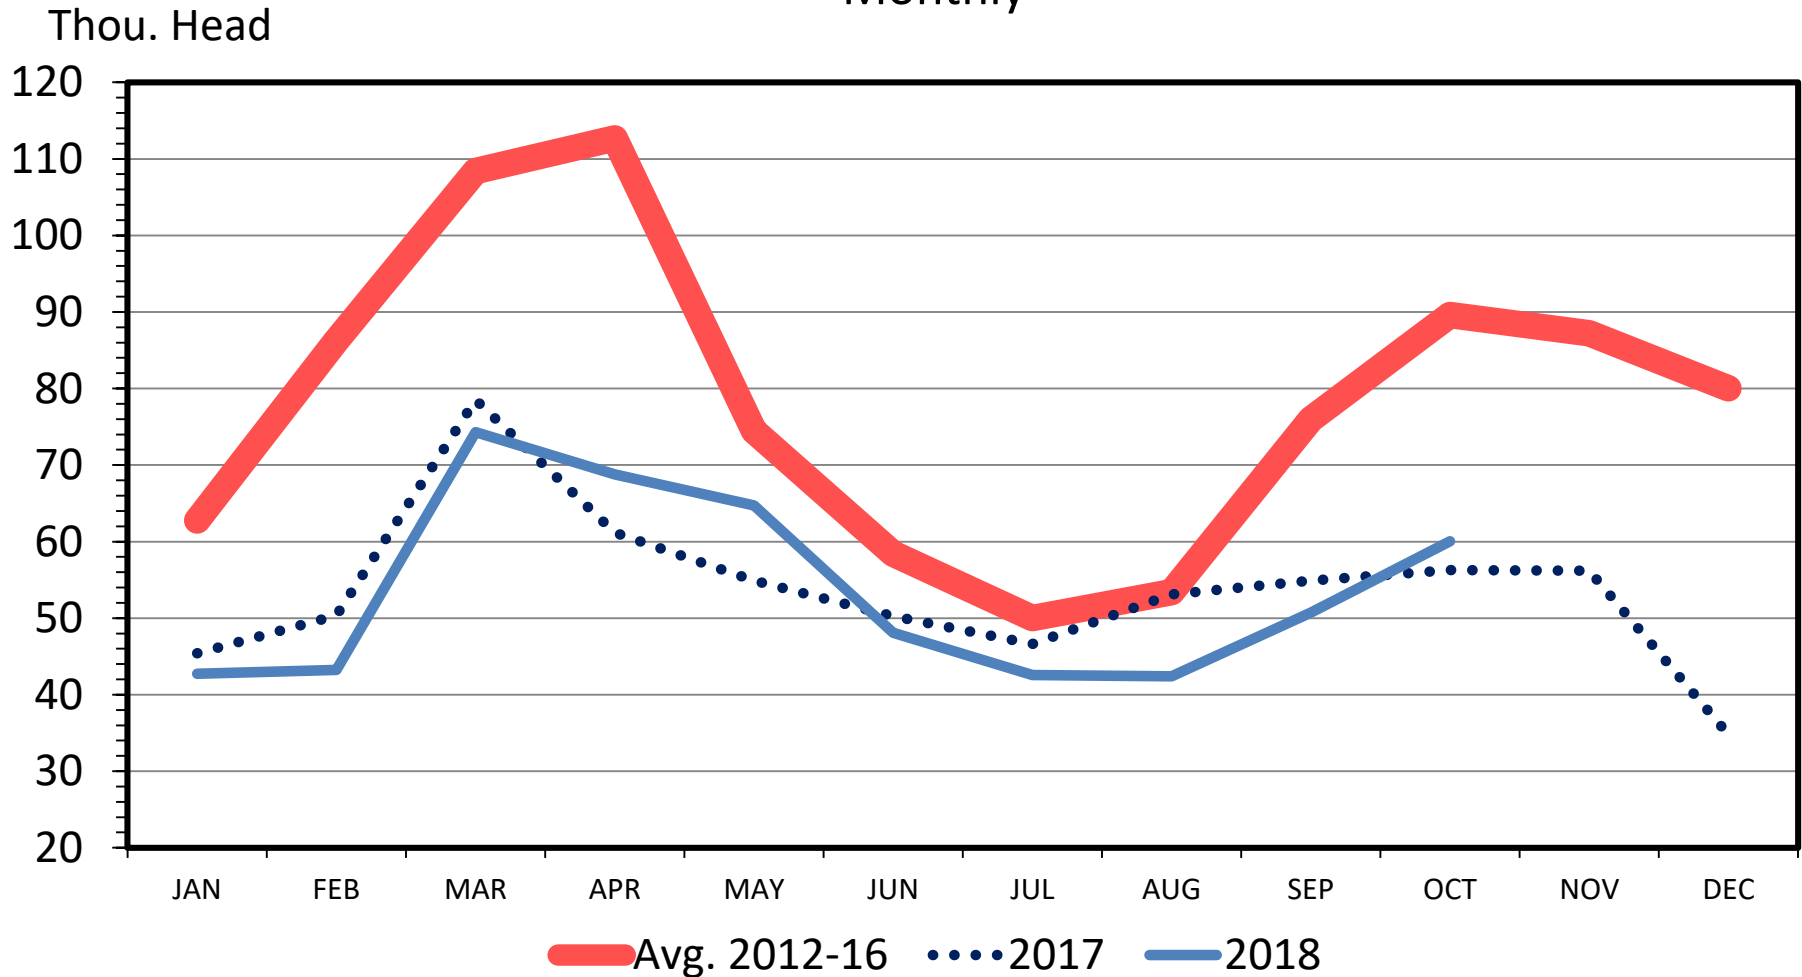

US CATTLE IMPORTS FROM CANADA

Monthly

Data Source: USDA-ERS & USDA-FAS

Livestock Marketing Information Center

I-N-04
 12/07/18