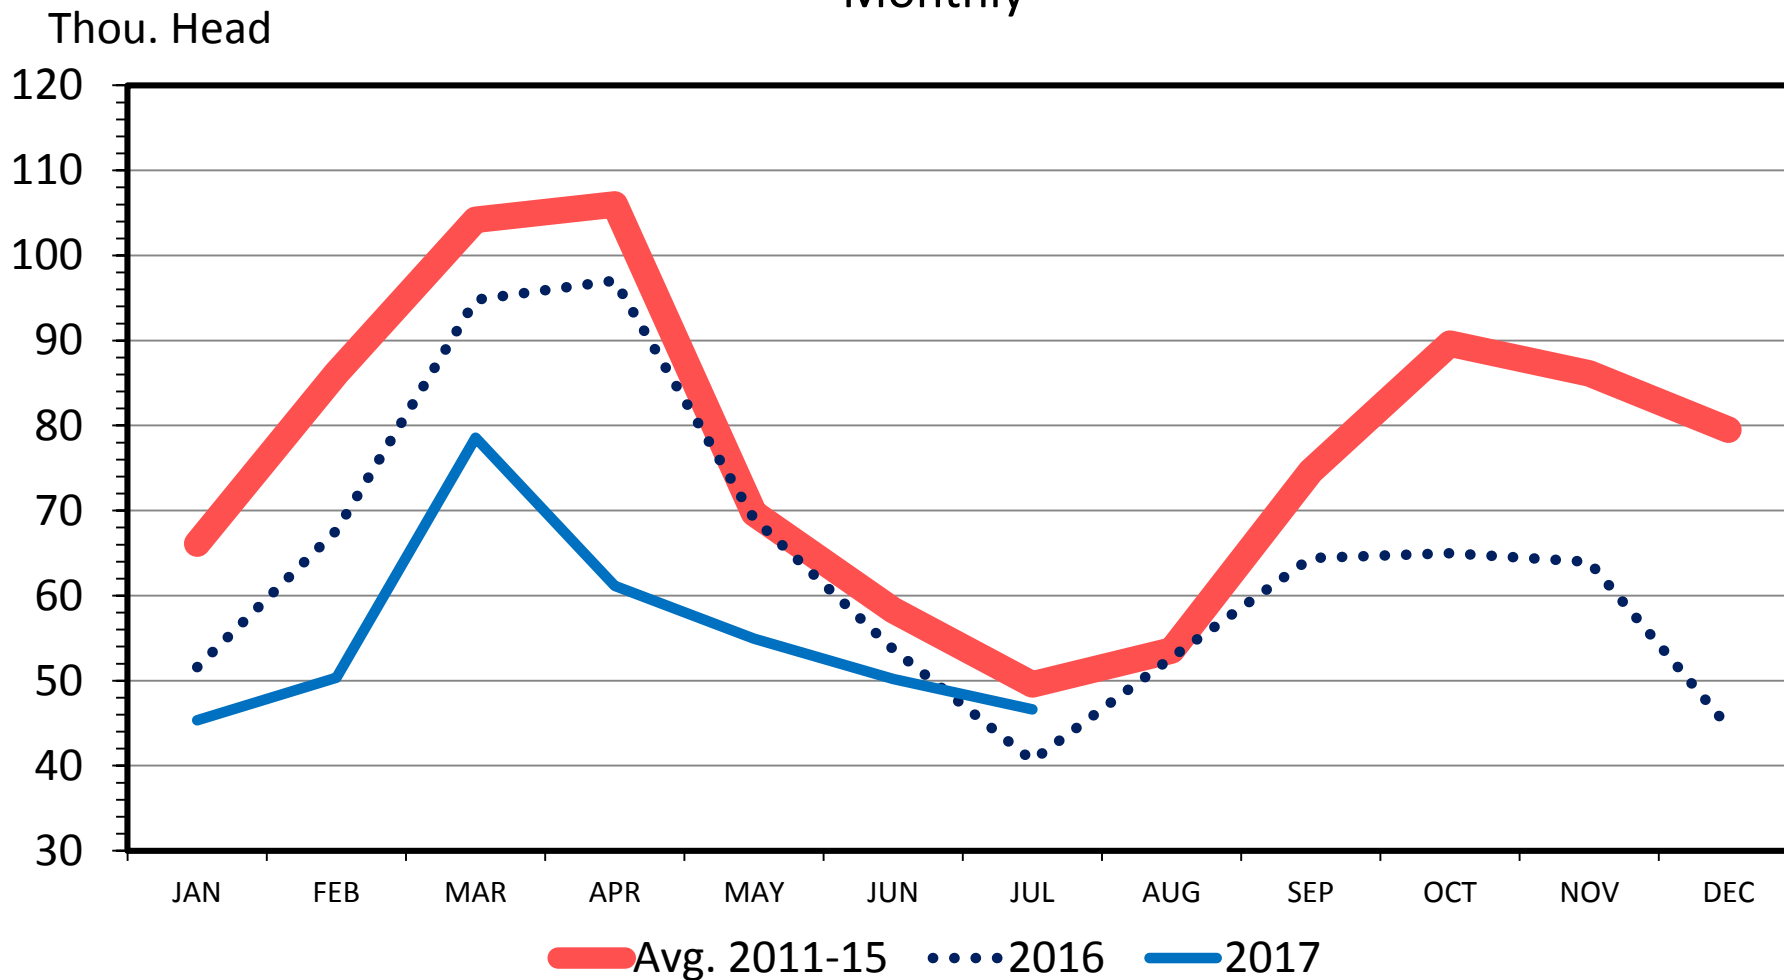

US CATTLE IMPORTS FROM CANADA

Monthly

Data Source: USDA-ERS & USDA-FAS

Livestock Marketing Information Center

I-N-04
 09/07/17