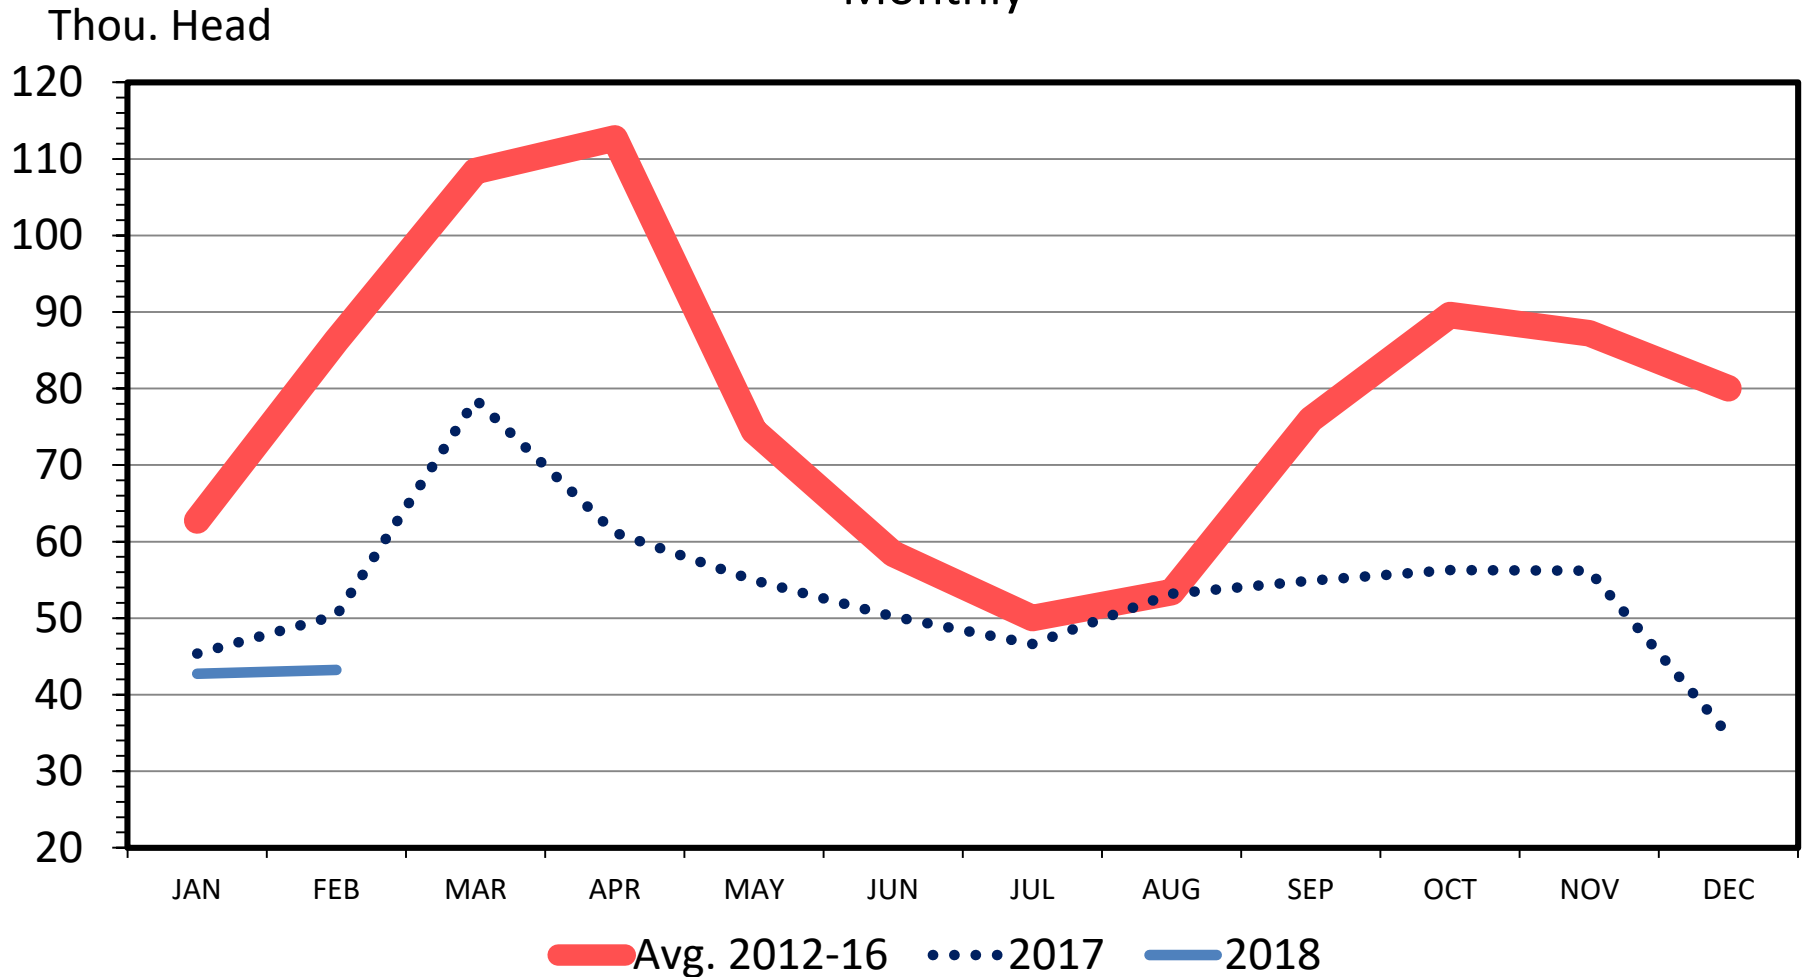

US CATTLE IMPORTS FROM CANADA

Monthly

Data Source: USDA-ERS & USDA-FAS

Livestock Marketing Information Center

I-N-04
04/06/18