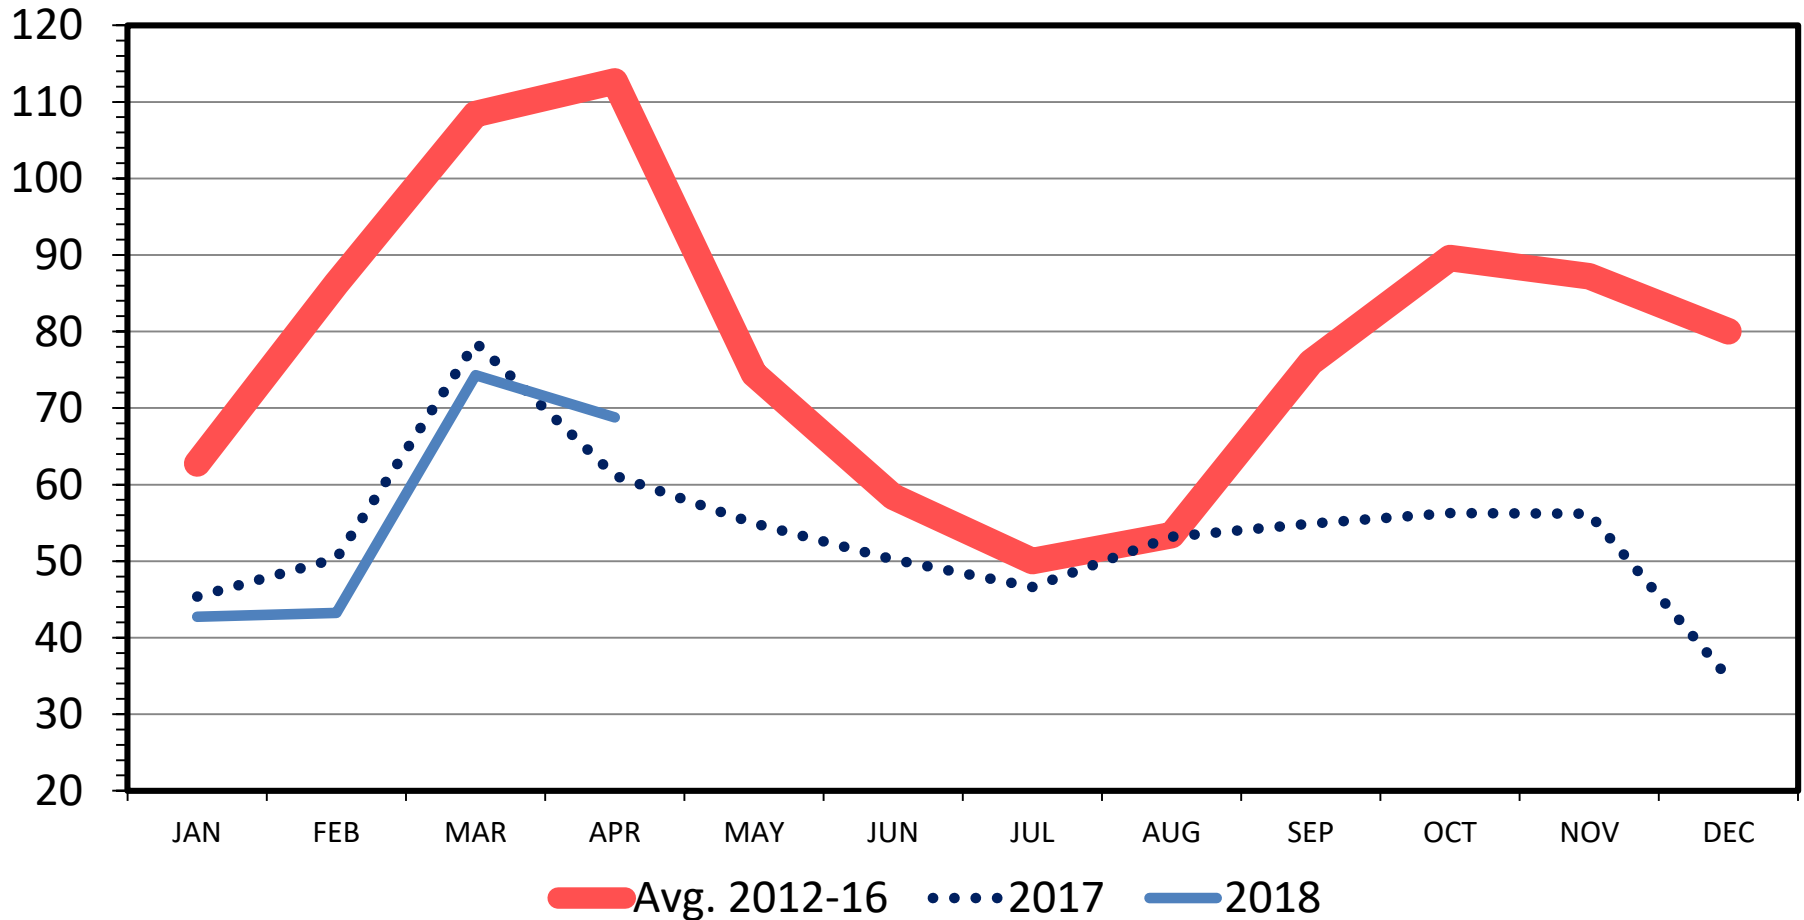

US CATTLE IMPORTS FROM CANADA

Monthly

Thou. Head

Data Source: USDA-ERS & USDA-FAS

Livestock Marketing Information Center

I-N-04
 06/07/18