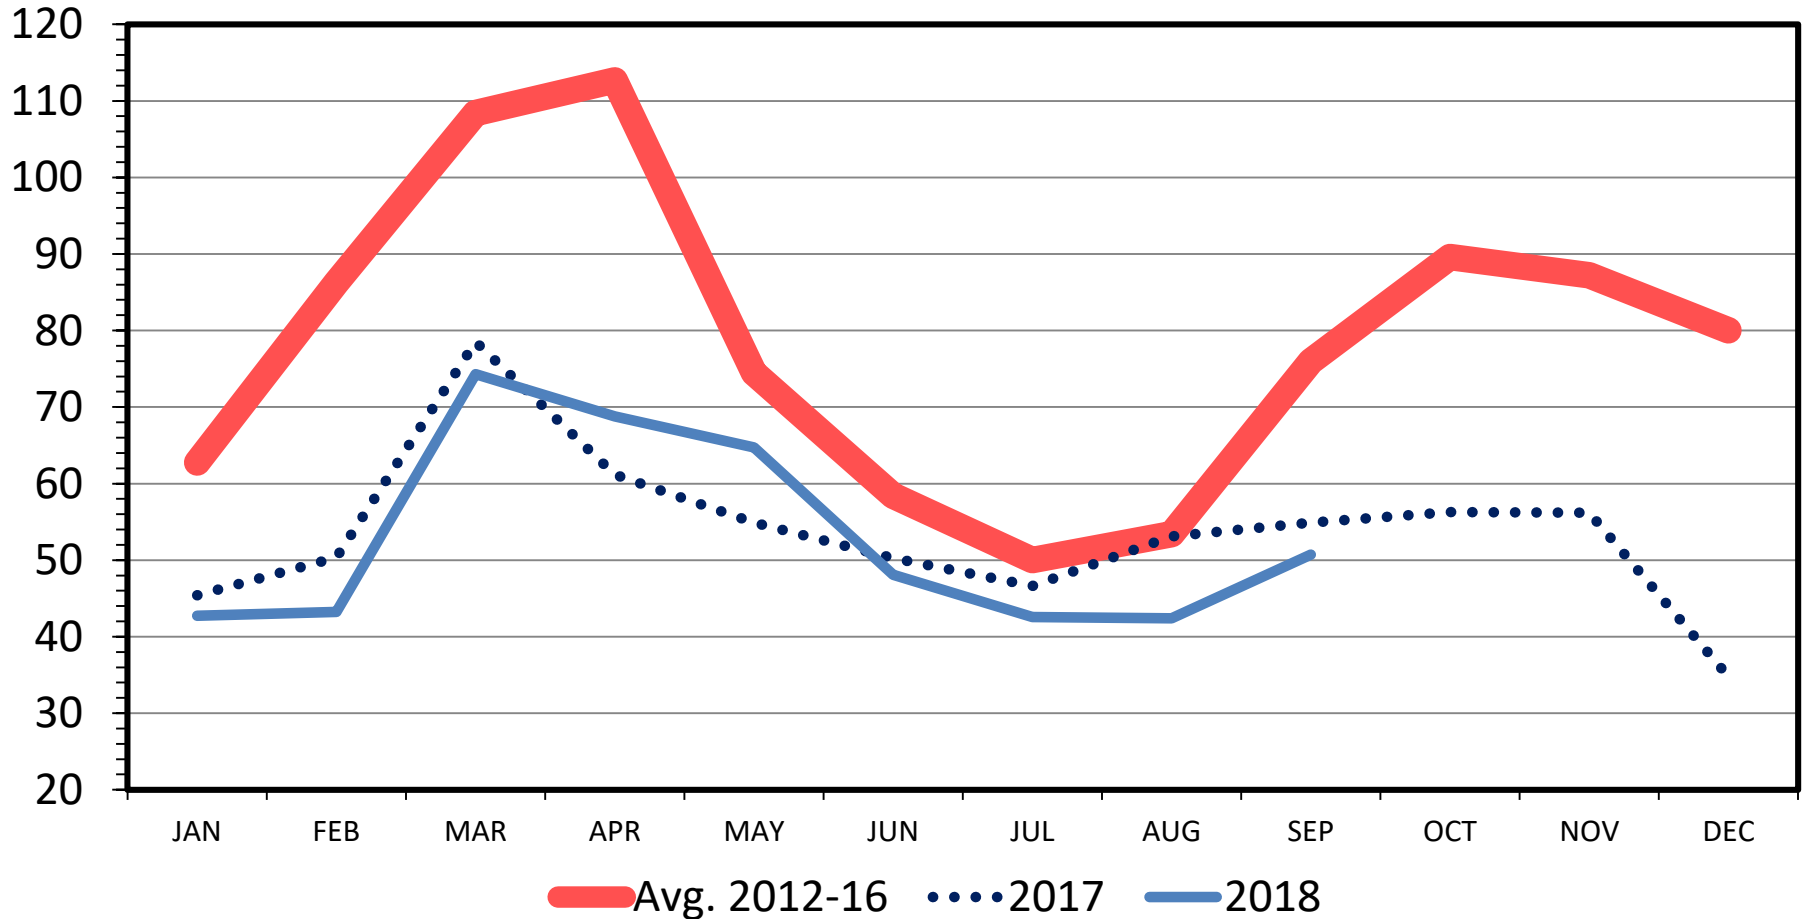

# US CATTLE IMPORTS FROM CANADA

Monthly

Thou. Head

Data Source: USDA-ERS & USDA-FAS

Livestock Marketing Information Center

I-N-04  
 11/05/18