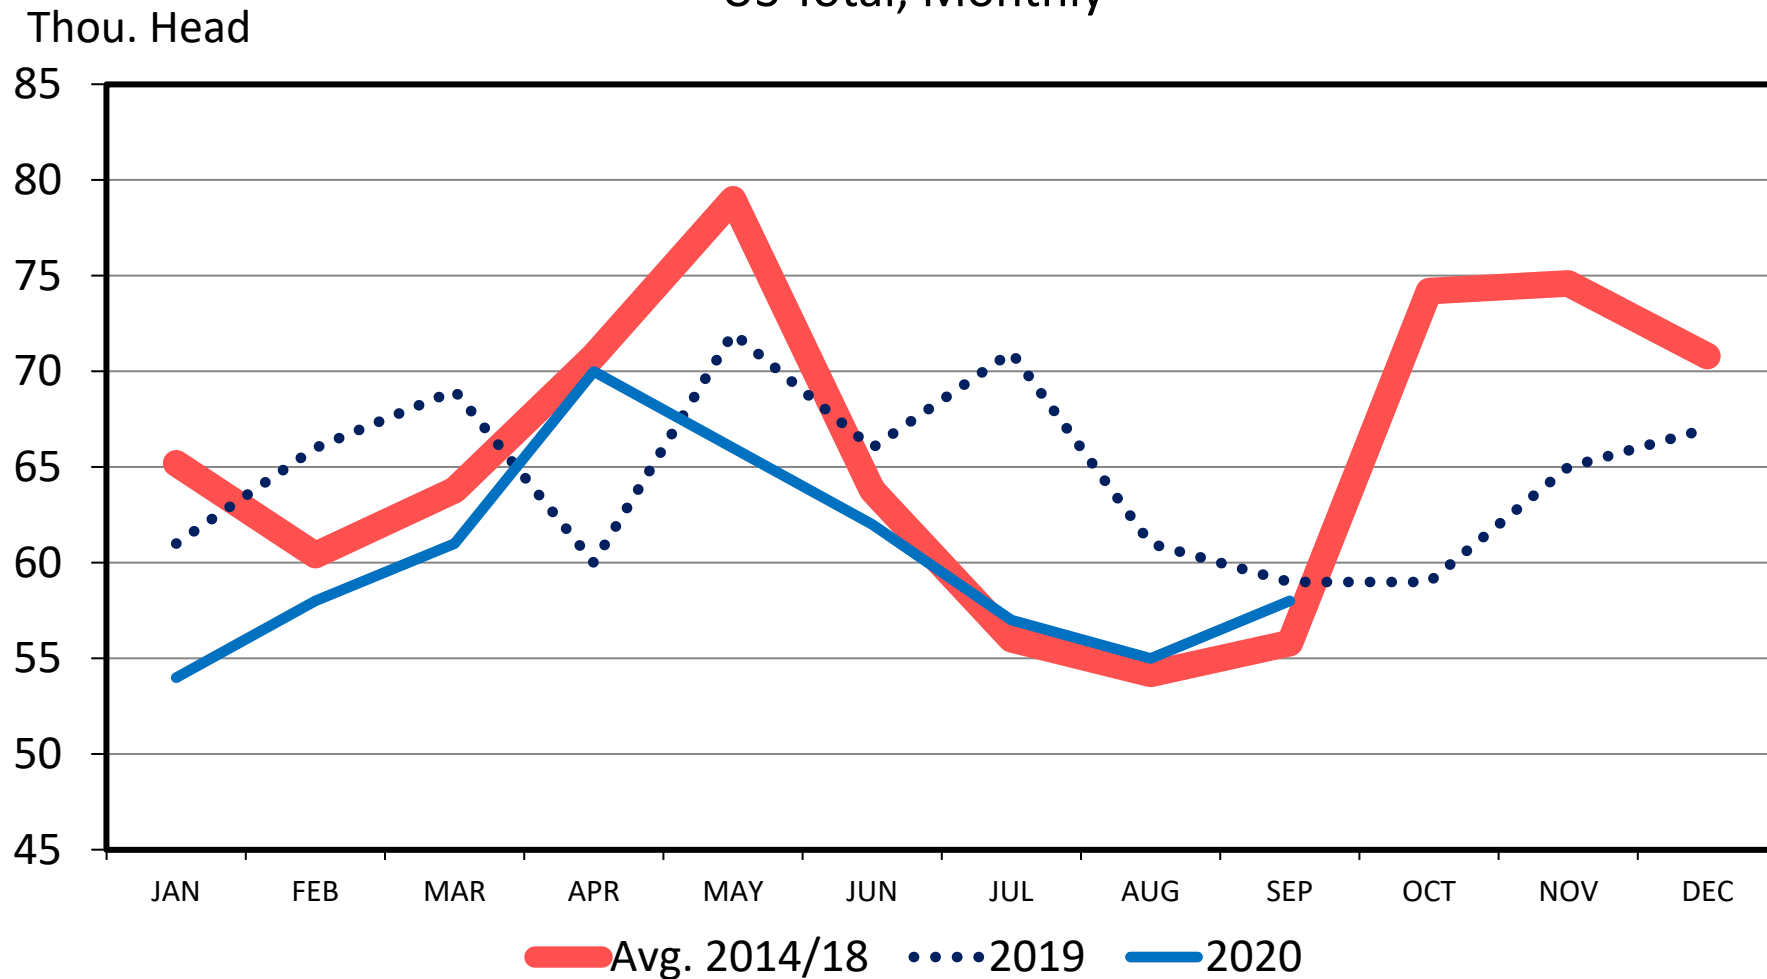

OTHER DISAPPEARANCE

US Total, Monthly

Data Source: USDA-NASS

Livestock Marketing Information Center

C-N-19
10/23/20