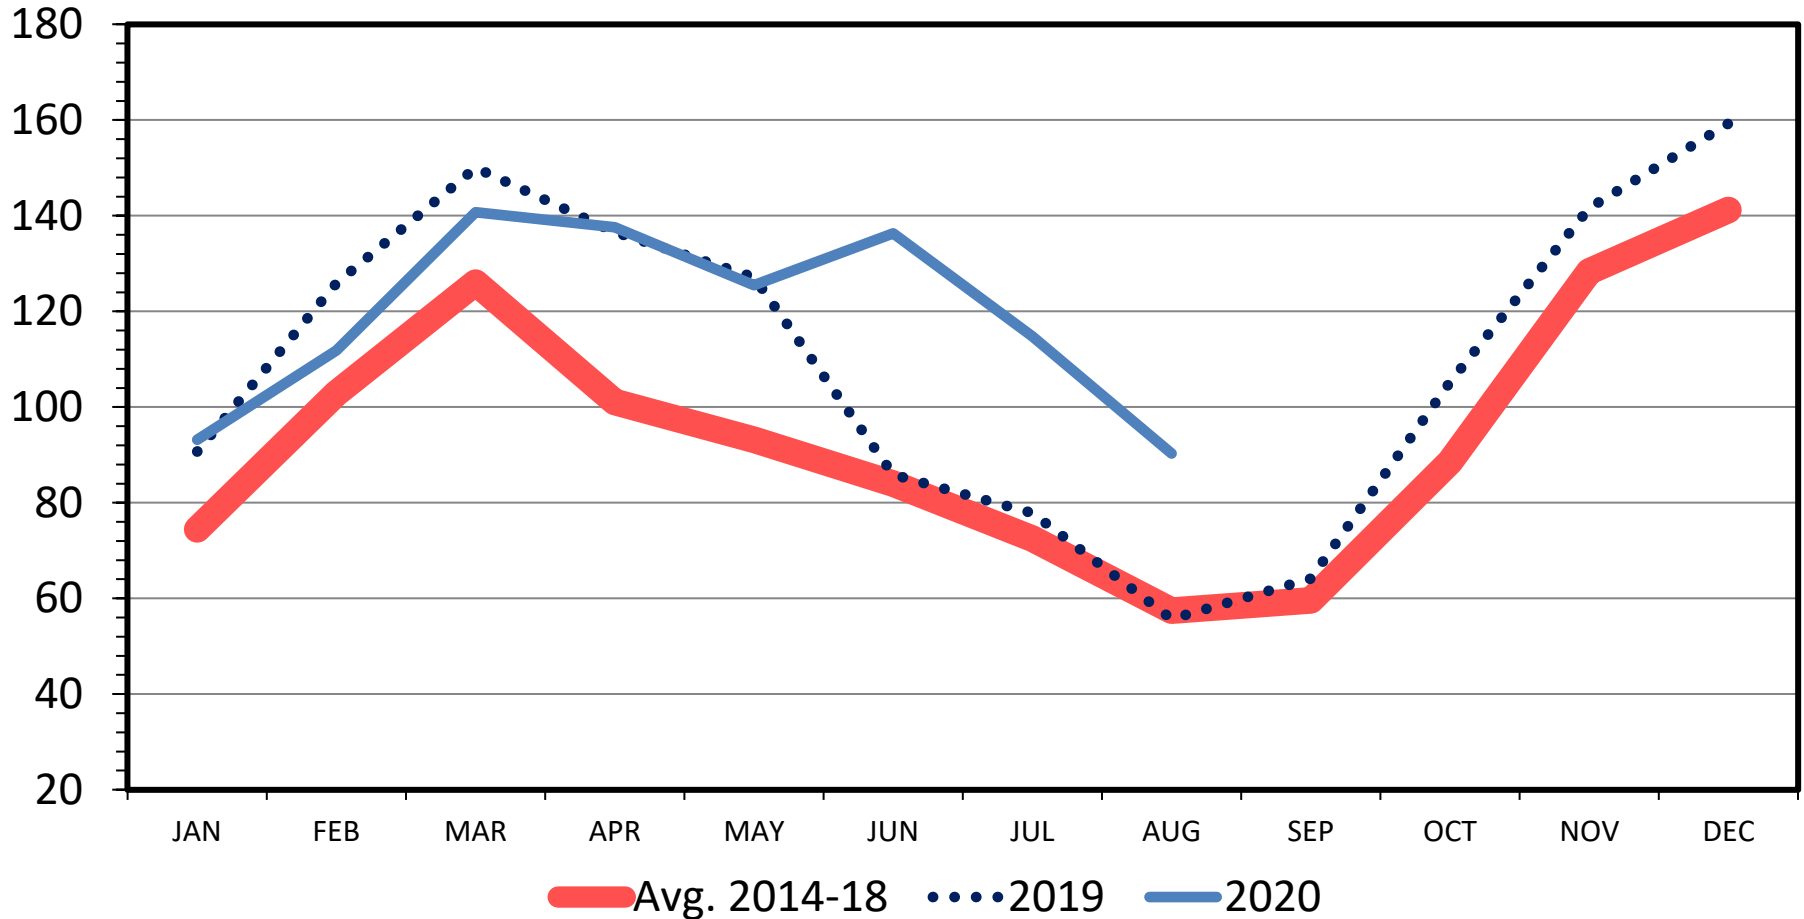

US CATTLE IMPORTS FROM MEXICO

Monthly

Thou. Head

Data Source: USDA-ERS & USDA-FAS

Livestock Marketing Information Center

I-N-03
 10/07/20